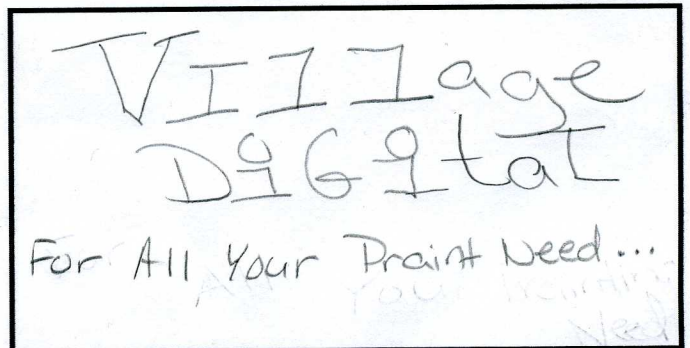

Scene: Panel: Med shot

→ close up of him

Scene: Panel: Close-up shot

Scene: Panel: Bird Eye shot

Scene: Panel: Close-up shot

Scene: Panel: two shot

Scene: Panel: zoom-in

↓ happy him

Scene: Panel: Long shot

Scene: Panel: Jump shot to LOGO