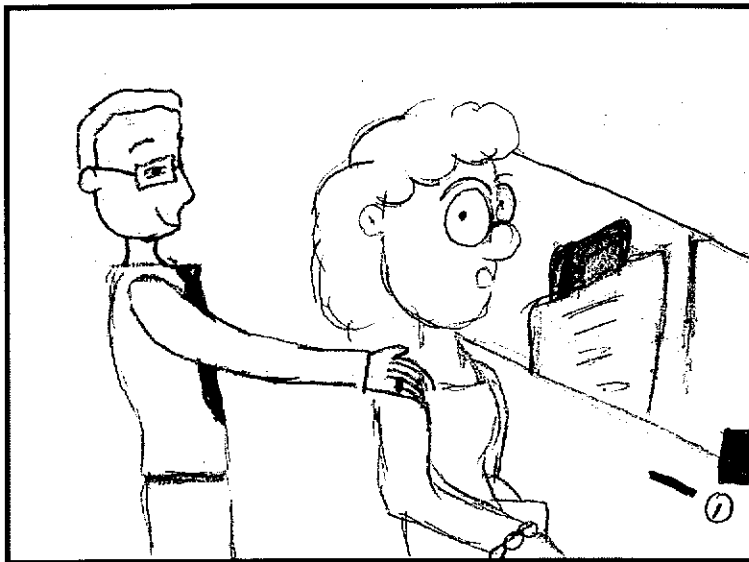

Scene: 1
Panel:

Establishing shot of lady coming out the store with shopping bags.

Scene: 2
Panel:

Zoom in on a mysterious guy staring at the women.

Scene: 3
Panel:

Lady decides to stop to stare at a window display.

Artist: Johanna Torre

Scene: 4
Panel:

Mysterious guy hides behind a crowd of people. While following the lady.

Scene: 5
Panel:

half body shot
Lady realizes someone is staring at her.

Scene: 6
Panel:

Lady begins to walk fast to her car.

Scene: 7
Panel:

She get to her car tries to put the key in immediately.

Scene: 8
Panel:

The guy catches up to her, touches her shoulder. The lady get scare.

Scene: 9
Panel:

Guy turns her around and she realizes it was her husband.