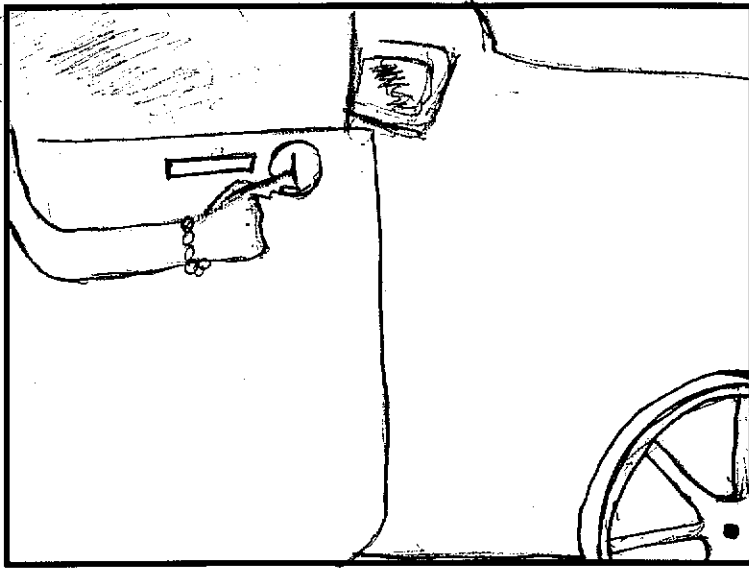

Scene: 1
Panel:

Establishing shot of lady coming out the store with shopping bags.

Scene: 2
Panel:

Zoom in on a mysterious guy staring at the women.

Scene: 3
Panel:

Lady decides to stop to stare at a window display.

Artist: Johanna Torre

Scene: 4
Panel:

Mysterious guy hides behind a crowd of people. While following the lady.

Scene: 5
Panel:

half body shot
Lady realizes someone is staring at her.

Scene: 6
Panel:

Lady begins to walk fast to her car.

Scene: 7
Panel:

She get to her car tries to put the key in immediately.

Scene: 8
Panel:

The guy catches up to her, touches her shoulder. The lady get scare.

Scene: 9
Panel:

Guy turns her around and she realizes it was her husband.