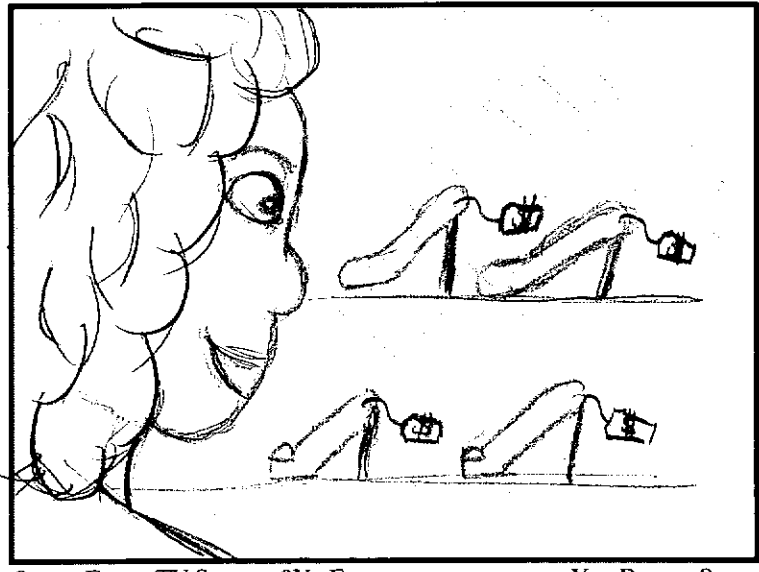

Scene: 1
Panel:

Establishing shot of lady coming out the store with shopping bags.

Scene: 2
Panel:

Zoom in on a mysterious guy staring at the women.

Scene: 3
Panel:

Lady decides to stop to stare at a window display.

Artist: Johanna Torre

Scene: 4
Panel:

Mysterious guy hides behind a crowd of people. While following the lady.

Scene: 5
Panel:

half body shot
Lady realizes someone is staring at her.

Scene: 6
Panel:

Lady begins to walk fast to her car.

Scene: 7
Panel:

She get to her car tries to put the key in immediately.

Scene: 8
Panel:

The guy catches up to her, touches her shoulder. The lady get scare.

Scene: 9
Panel:

Guy turns her around and she realizes it was her husband.