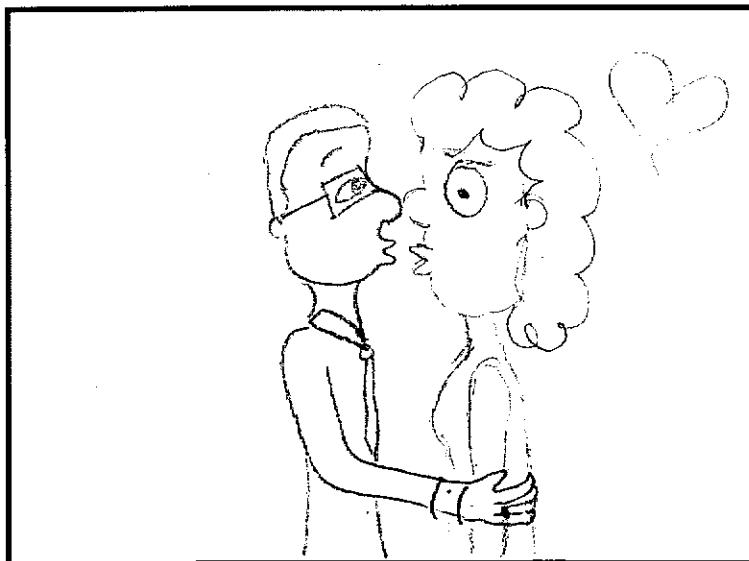

Scene: 1
Panel:

Establishing shot of lady coming out the store with shopping bags.

Scene: 2
Panel:

Zoom in on a mysterious guy staring at the women.

Scene: 3
Panel:

Lady decides to stop to stare at a window display.

Artist: Johanna Torre

Scene: 4
Panel:

Mysterious guy hides behind a crowd of people. While following the lady.

Scene: 5
Panel:

half body shot
Lady realizes someone is staring at her.

Scene: 6
Panel:

Lady begins to walk fast to her car.

Scene: 7
Panel:

She get to her car tries to put the key in immediately.

Scene: 8
Panel:

The guy catches up to her, touches her shoulder. The lady get scare.

Scene: 9
Panel:

Guy turns her around and she realizes it was her husband.