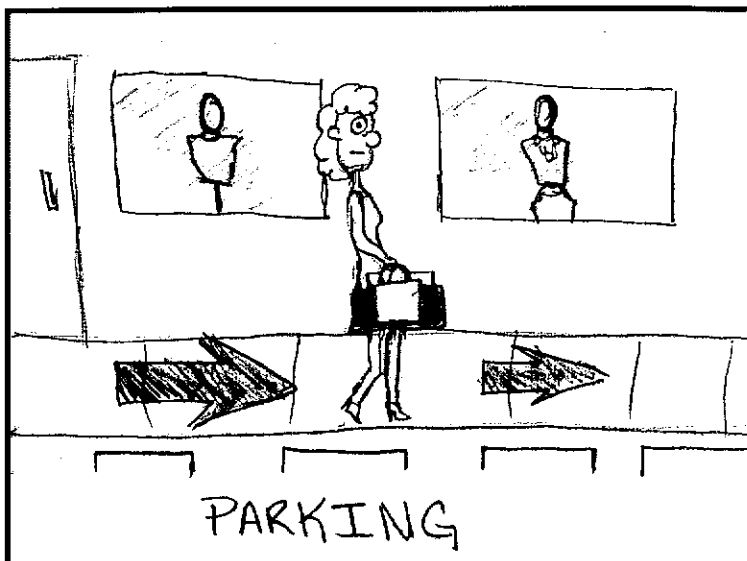

Scene: 1
Panel:

Establishing shot of lady coming out the store with shopping bags.

Scene: 2
Panel:

Zoom in on a mysterious guy staring at the women.

Scene: 3
Panel:

Lady decides to stop to stare at a window display.

Artist: Johanna Torre

Scene: 4
Panel:

Mysterious guy hides behind a crowd of people. While following the lady.

Scene: 5
Panel:

half body shot
Lady realizes someone is staring at her.

Scene: 6
Panel:

Lady begins to walk fast to her car.

Scene: 7
Panel:

She get to her car tries to put the key in immediately.

Scene: 8
Panel:

The guy catches up to her, touches her shoulder. The lady get scare.

Scene: 9
Panel:

Guy turns her around and she realizes it was her husband.