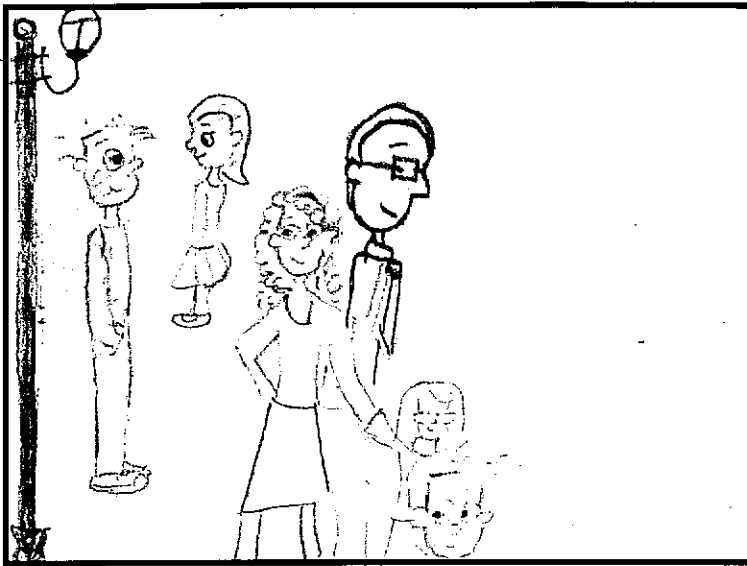

Scene: 1
Panel:

Establishing shot of lady coming out the store with shopping bags.

Scene: 2
Panel:

Zoom in on a mysterious guy staring at the women.

Scene: 3
Panel:

Lady decides to stop to stare at a window display.

Artist: Johanna Torre

Scene: 4
Panel:

Mysterious guy hides behind a crowd of people. While following the lady.

Scene: 5
Panel:

half body shot
Lady realizes someone is staring at her.

Scene: 6
Panel:

Lady begins to walk fast to her car.

Scene: 7
Panel:

She get to her car tries to put the key in immediately.

Scene: 8
Panel:

The guy catches up to her, touches her shoulder. The lady get scare.

Scene: 9
Panel:

Guy turns her around and she realizes it was her husband.