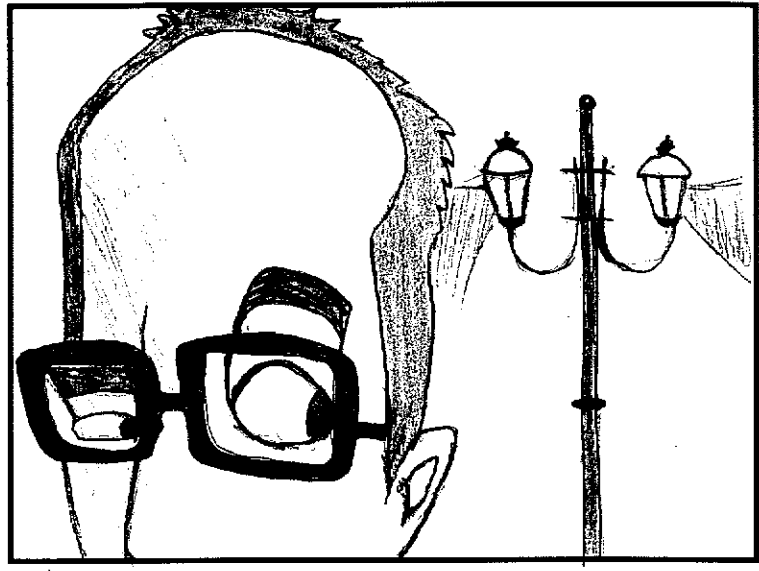

Scene: 1
Panel:

Establishing shot of lady coming out the store with shopping bags.

Scene: 2
Panel:

Zoom in on a mysterious guy staring at the women.

Scene: 3
Panel:

Lady decides to stop to stare at a window display.

Artist: Johanna Torre

Scene: 4
Panel:

Mysterious guy hides behind a crowd of people. While following the lady.

Scene: 5
Panel:

half body shot
Lady realizes someone is staring at her.

Scene: 6
Panel:

Lady begins to walk fast to her car.

Scene: 7
Panel:

She get to her car tries to put the key in immediately.

Scene: 8
Panel:

The guy catches up to her, touches her shoulder. The lady get scare.

Scene: 9
Panel:

Guy turns her around and she realizes it was her husband.