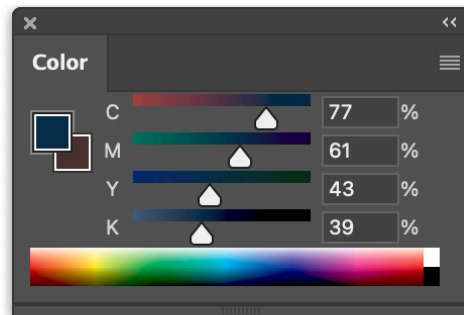

Gray Component Affect

Compare combination of two separations.

cyan + magenta

cyan + yellow

magenta + yellow

reference original