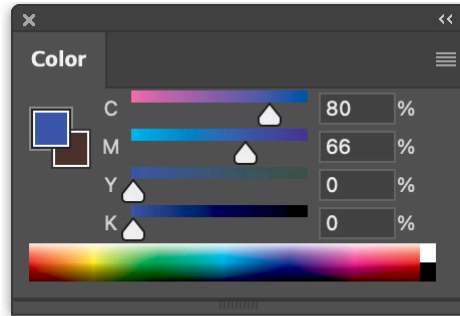

Gray Component Affect

Compare combination of two separations.

cyan + magenta

cyan + yellow

magenta + yellow

reference original