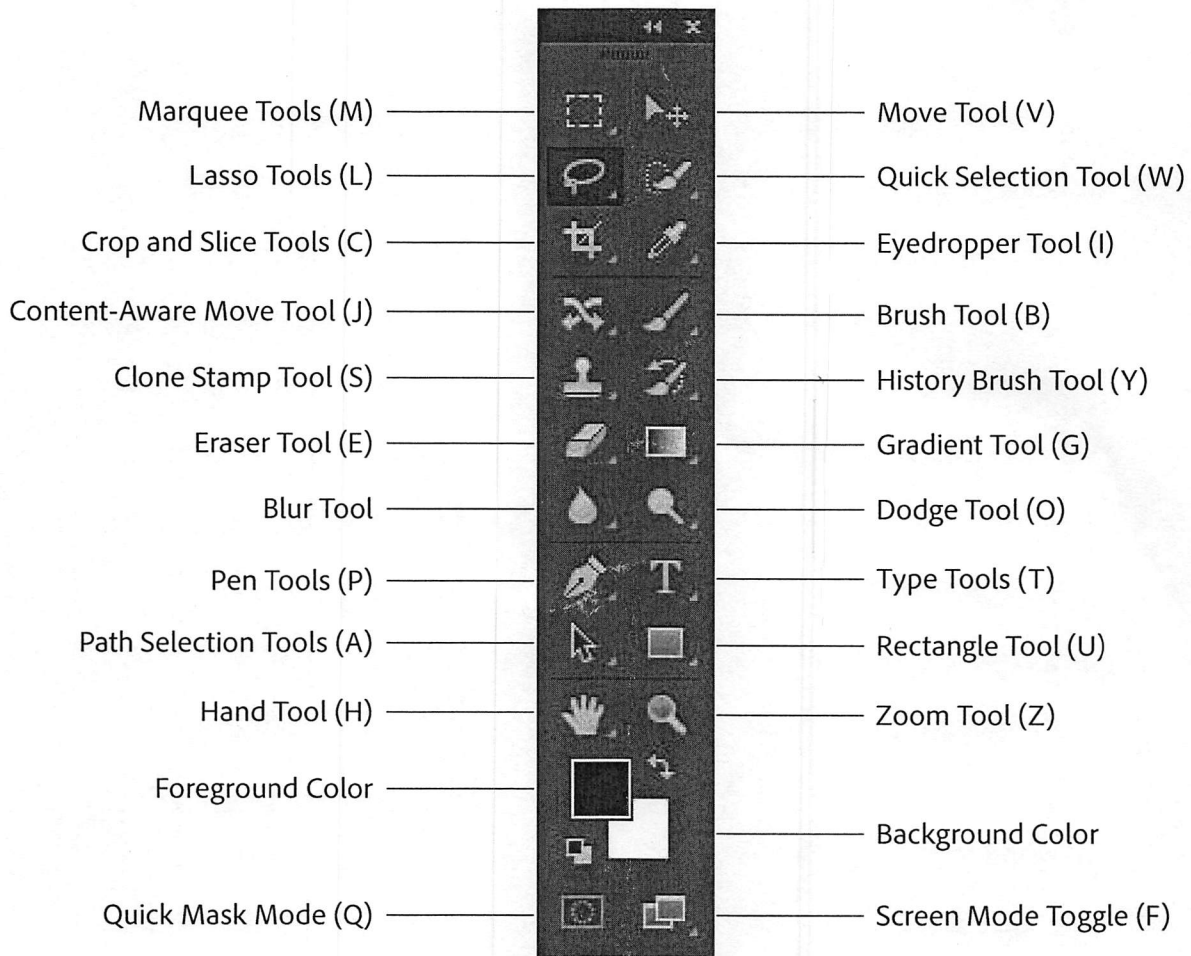

Photoshop CC Tools Panel Overview

Adobe® Photoshop® CC

Cheat Sheet

Basic Photoshop CC Keyboard Shortcuts

FUNCTION	MAC OS	WINDOWS
Create a New File	Command + N	Ctrl + N
Open a File	Command + O	Ctrl + O
Save a File	Command + S	Ctrl + S
Revert a File to Original State	F12	F12
Toggle Screen Modes	F	F
Cycle through Open Files	Command + Tab	Control + Tab
Fit Image in Window	Double-click Hand tool	Double-click Hand tool
Magnify 100%	Command + 1	Ctrl + 1

Editing Shortcuts

FUNCTION	MAC OS	WINDOWS
Increase Brush Size]]
Decrease Brush Size	[[
Invert Selection	Shift + F7	Shift + F7
Hide Panels and Tools	Tab	Tab
Draw Marquee from Center	Option + Drag	Alt + Drag
Select All	Command + A	Ctrl + A
Deselect All	Command + D	Ctrl + D

Camera Raw Shortcuts

FUNCTION	MAC OS	WINDOWS
Zoom Tool	Z	Z
Hand Tool	H	H
White Balance Tool	I	I
Color Sampler Tool	S	S
Targeted Adjustment Tool	T	T
Spot Removal Tool	B	B
Red Eye Removal Tool	E	E
Adjustment Brush	K	K
Graduated Filter	G	G
Radial Filter	J	J