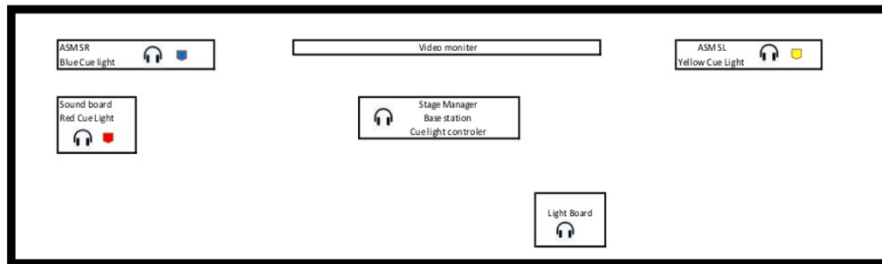

## CLEAR COM PLAN

Clear com

Position	location	channel	Box Number	SM Label	Symbol
Stage Manager	Base station	A	1	SM	🎧
Light board	FOH	A	2	LB	
Sound board	FOH	A	3	SB	
ASMSL	Off Stage Left	A	4	ASMSL	
ASMSR	Off Stage Right	A	5	ASMSR	

Cue Lights

Position	location	Color	Box Number	SM Label	Symbol
Sound Board	FOH Sound mix	RED	1	SB	🔴
ASMSL	Off Stage Left	YELLOW	2	ASMSL	🟡
ASMSR	Off Stage Right	BLUE	3	ASMSR	🔵