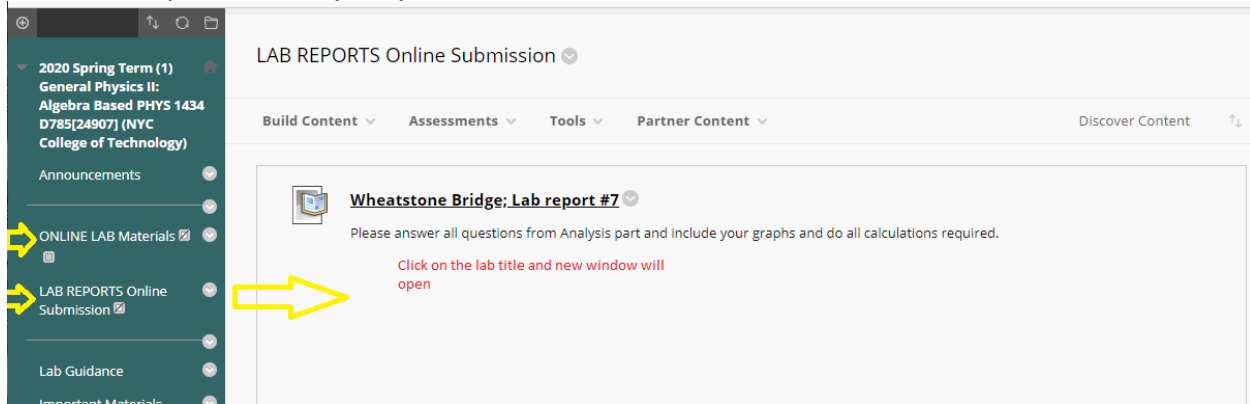

Uploading Lab Reports on Blackboard:

I need you pay ATTN how this will work:

1. To upload lab report please follow:

This is what you will see:

After successful submission you will be graded and **comments** will be made in the "**blue boxes**" directly on your uploaded lab report when I am done.