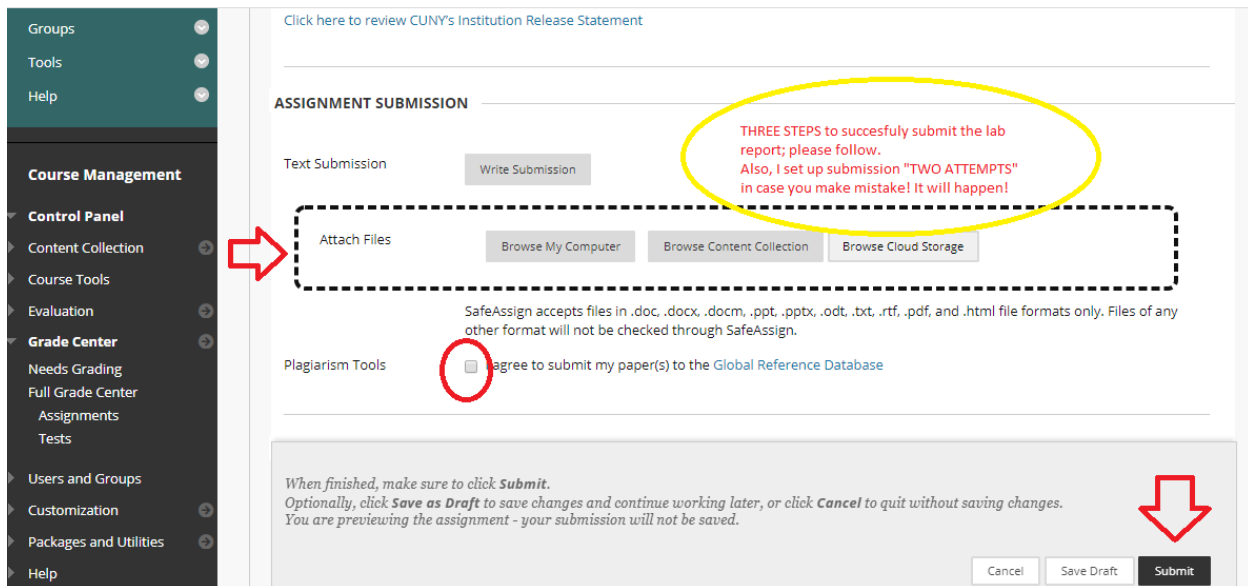

Uploading Lab Reports on Blackboard:

I need you pay ATTN how this will work:

1. To upload lab report please follow:

This is what you will see:

After successful submission you will be graded and **comments** will be made in the "**blue boxes**" directly on your uploaded lab report when I am done.

After successful submission you will be graded and **comments** will be made in the "**blue boxes**" directly on your uploaded lab report when I finish grading please allow me 7 days to do so.

Thank you and stay Healthy!
Cheers.