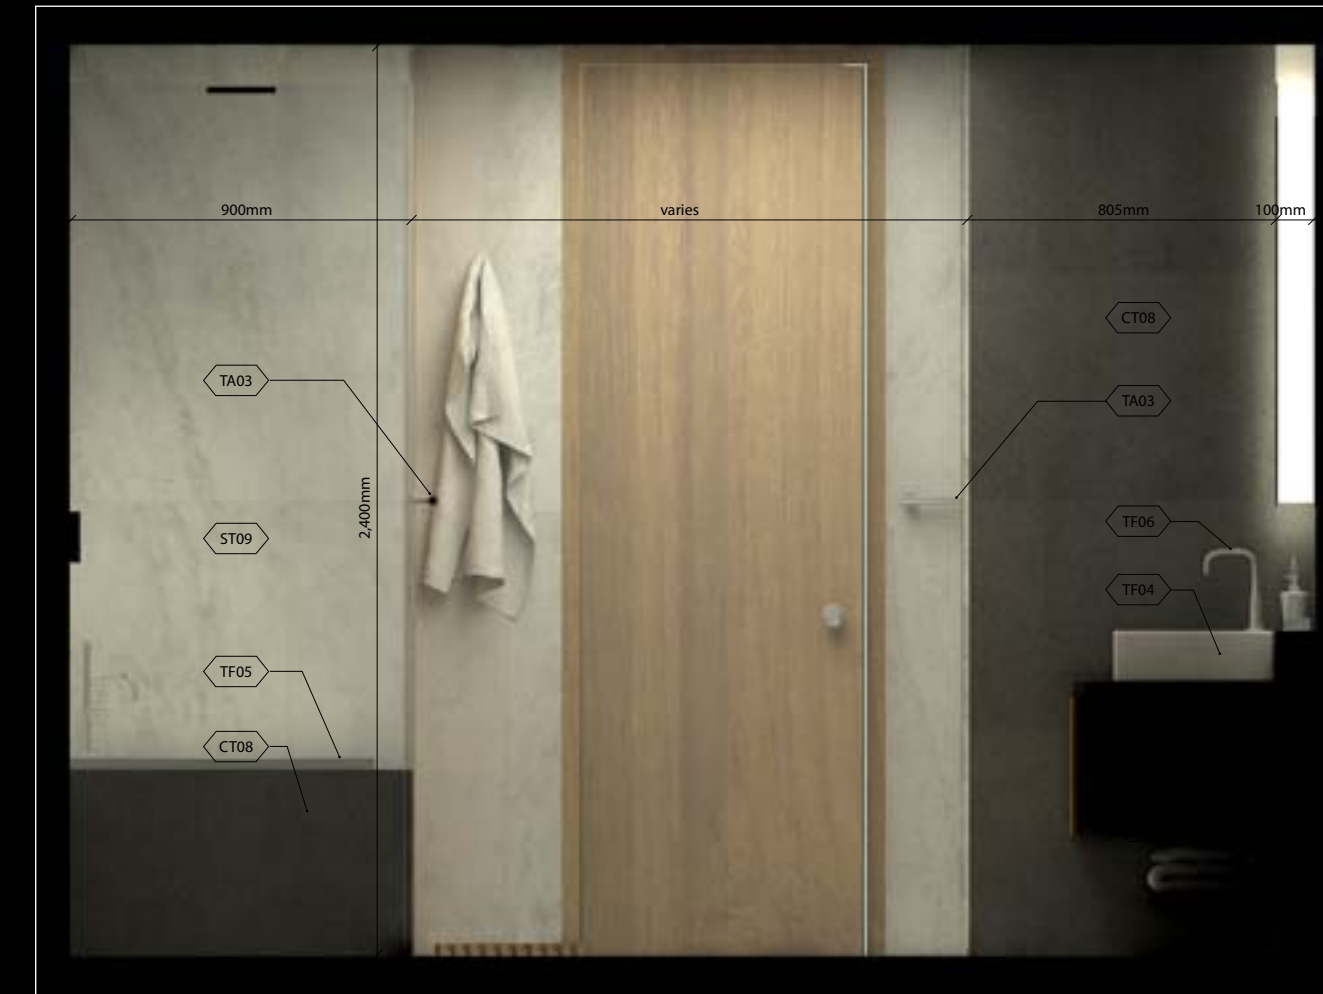

Master Bathroom (Warm Palette)

Plan  
Scale 1:50

Plan  
Scale 1:50

Interior Elevation 1  
Scale 1:20

Interior Elevation 2  
Scale 1:20

Interior Elevation 3  
Scale 1:20

Interior Elevation 4  
Scale 1:20

Master Bathroom (Two-Toned Palette)