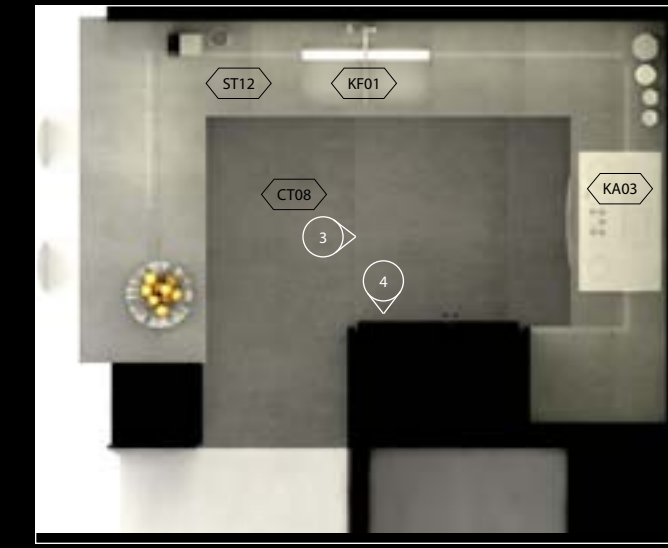

Four-Bedroom Duplex (Warm Palette)  
Scale 1:100

CABINETS

CEILING

COUNTERTOPS

FLOORS

WALLS AND ACCENT WALLS

Finish Schedule

Plan  
Scale 1:50