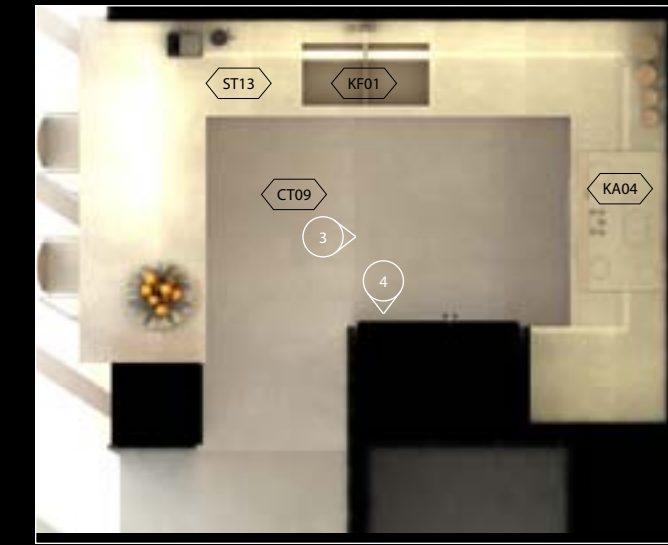

Plan
Scale 1:50