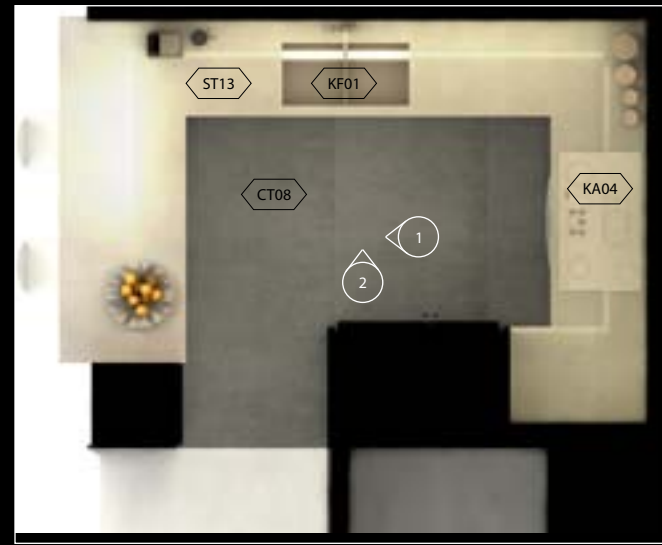

Plan
Scale 1:50