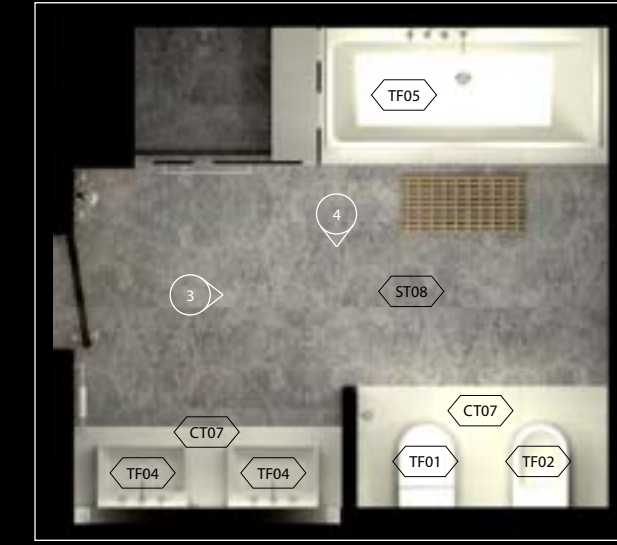

Plan
Scale 1:50