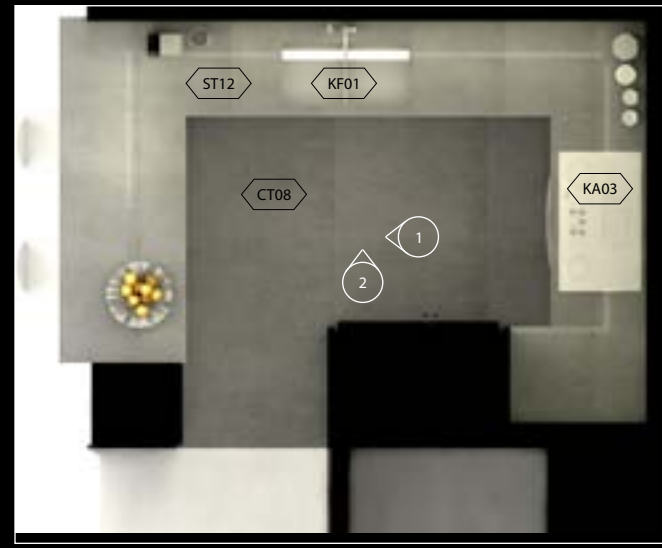

Four-Bedroom Duplex (Warm Palette)  
Scale 1:100

CABINETS

CEILING

COUNTERTOPS

FLOORS

WALLS AND ACCENT WALLS

Finish Schedule

Plan  
Scale 1:50