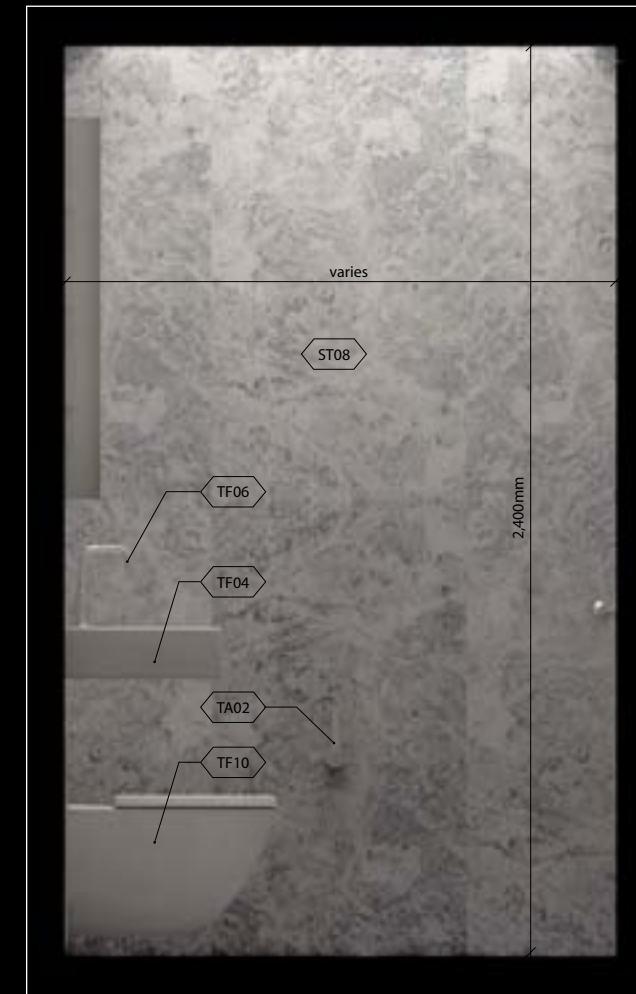

Interior Elevation 4
Scale 1:20