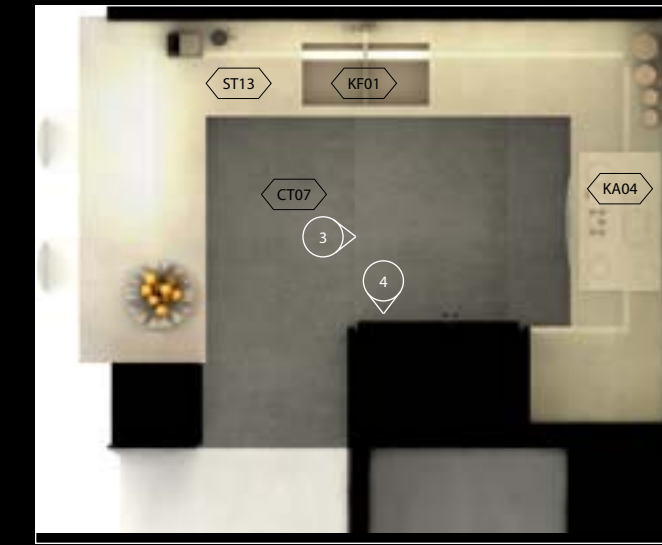

Plan
Scale 1:50