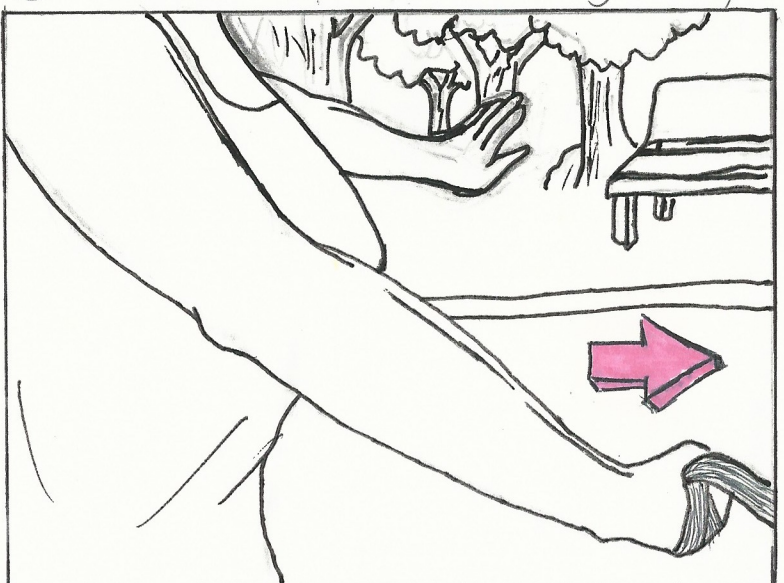

① ELS A sunny day in the park

② Rachel looks agitated ECU

③ MCU OS She begins yelling at chico

④ ~~insert~~ CU Rachel walking briskly.

⑤ ~~insert~~ close up / camera turns from side to 3/4 angle

⑥ ~~insert~~ MS camera dollies out

⑦ ECU

⑧ FS

⑨ Low angle shot

⑩ Two shot

⑪ LS OS Camera focused on dog in the distance. Chico is blurred

⑫ MS

Rachel tries to slow Chico down

Camera pans right

Chico sees another dog in the distance

Chico approaches rapidly and the other dog's owner is alarmed.