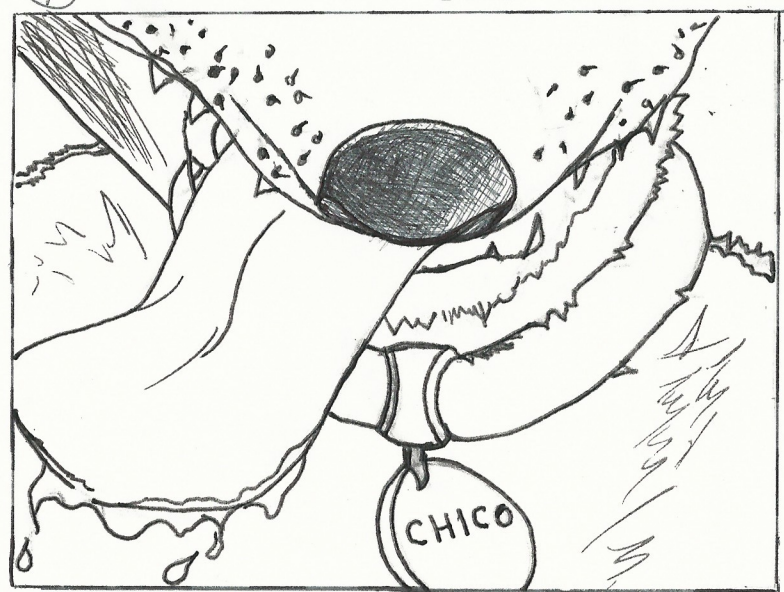

① ELS A sunny day in the park

② Rachel looks agitated ECU

③ MCU OS She begins yelling at chico

④ ~~insert~~ CU Rachel walking briskly.

⑤ ~~insert~~ close up / camera turns from side to 3/4 angle

⑥ ~~insert~~ MS camera dollies out

⑦ ECU

⑧ FS

⑨ Low angle shot

⑩ Two shot

⑪ LS OS Camera focused on dog in the distance. Chico is blurred

⑫ MS

Rachel tries to slow Chico down

Camera pans right

Chico sees another dog in the distance

Chico approaches rapidly and the other dog's owner is alarmed.