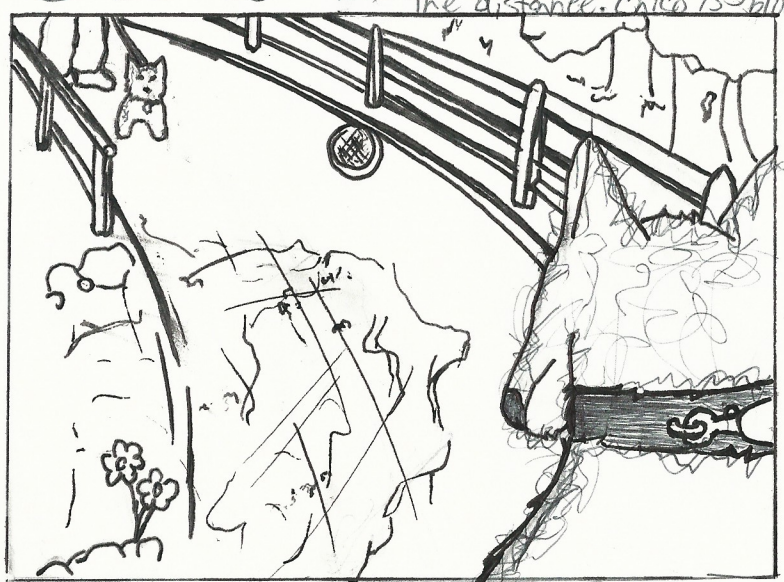

① ELS A sunny day in the park

② Rachel looks agitated ECU

③ MCU OS She begins yelling at chico

④ ~~insert~~ CU Rachel walking briskly.

⑤ ~~insert~~ close up / camera turns from side to 3/4 angle

⑥ ~~insert~~ MS camera dollies out

⑦ ECU

⑧ FS

⑨ Low angle shot

⑩ Two shot

⑪ LS OS Camera focused on dog in the distance. Chico is blurred

⑫ MS

Rachel tries to slow Chico down

Camera pans right

Chico sees another dog in the distance

Chico approaches rapidly and the other dog's owner is alarmed.