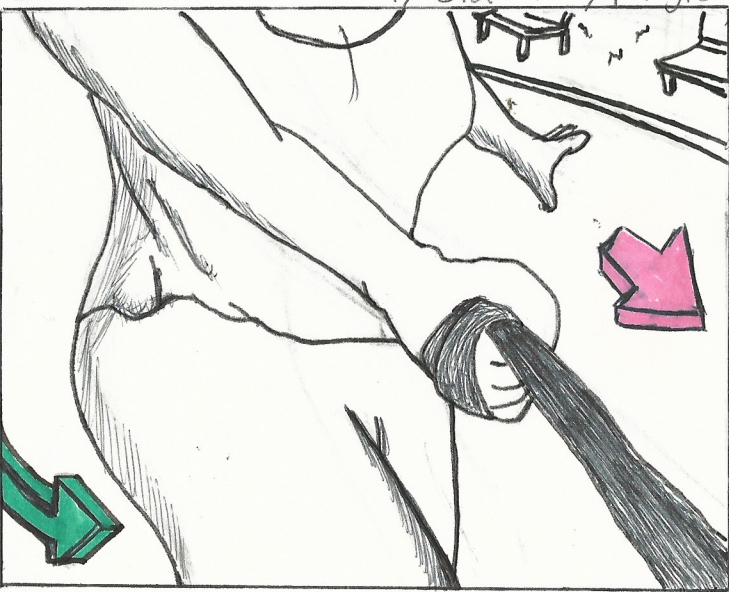

① ELS A sunny day in the park

② Rachel looks agitated ECU

③ MCU OS She begins yelling at chico

④ ~~insert~~ CU Rachel walking briskly.

⑤ ~~insert~~ close up / camera turns from side to 3/4 angle

⑥ ~~insert~~ MS camera dollies out

⑦ ECU

⑧ FS

⑨ Low angle shot

⑩ Two shot

⑪ LS OS Camera focused on dog in the distance. Chico is blurred

⑫ MS

Rachel tries to slow Chico down

Camera pans right

Chico sees another dog in the distance

Chico approaches rapidly and the other dog's owner is alarmed.