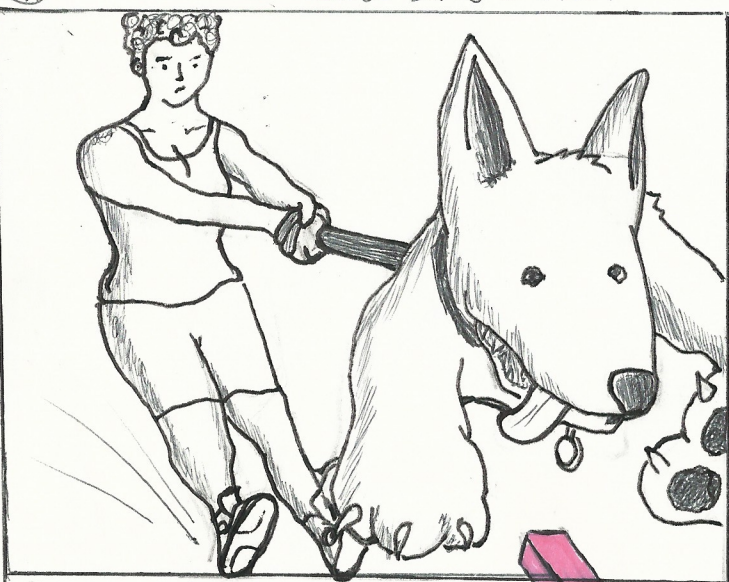

① ELS A sunny day in the park

② Rachel looks agitated ECU

③ MCU OS She begins yelling at chico

④ ~~insert~~ CU Rachel walking briskly.

⑤ ~~insert~~ close up / camera turns from side to 3/4 angle

⑥ ~~insert~~ MS camera dollies out

⑦ ECU

⑧ FS

⑨ Low angle shot

⑩ Two shot

⑪ LS OS Camera focused on dog in the distance. Chico is blurred

⑫ MS

Rachel tries to slow Chico down

Camera pans right

Chico sees another dog in the distance

Chico approaches rapidly and the other dog's owner is alarmed.