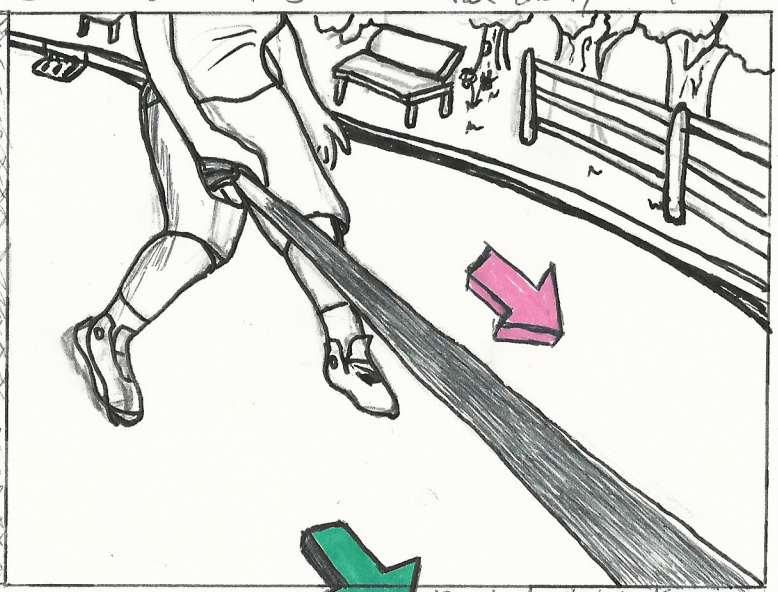

① ELS A sunny day in the park

② Rachel looks agitated ECU

③ MCU OS She begins yelling at chico

④ ~~insert~~ CU Rachel walking briskly.

⑤ ~~insert~~ close up / camera turns from side to 3/4 angle

⑥ ~~insert~~ MS camera dollies out

⑦ ECU

⑧ FS

⑨ Low angle shot

⑩ Two shot

⑪ LS OS Camera focused on dog in the distance. Chico is blurred

⑫ MS

Rachel tries to slow Chico down

Camera pans right

Chico sees another dog in the distance

Chico approaches rapidly and the other dog's owner is alarmed.