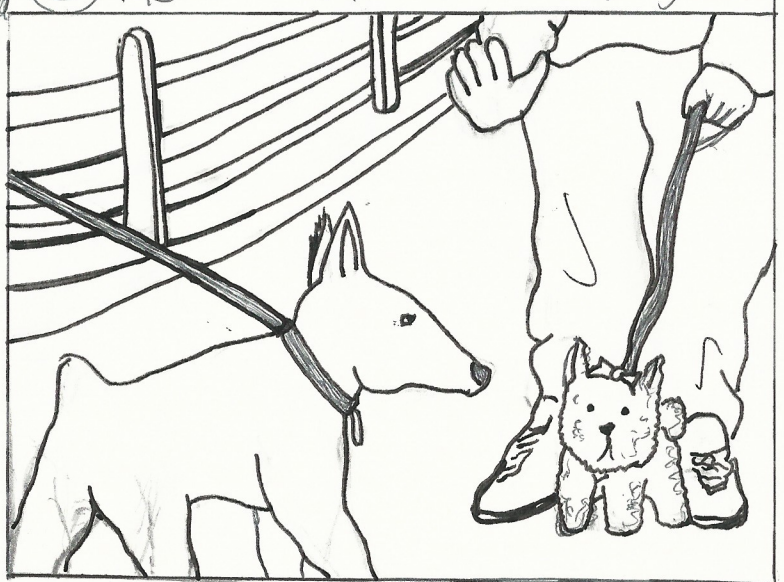

① ELS A sunny day in the park

② Rachel looks agitated ECU

③ MCU OS She begins yelling at chico

④ ~~insert~~ CU Rachel walking briskly.

⑤ ~~insert~~ close up / camera turns from side to 3/4 angle

⑥ ~~insert~~ MS camera dollies out

⑦ ECU

⑧ FS

⑨ Low angle shot

⑩ Two shot

⑪ LS OS Camera focused on dog in the distance. Chico is blurred

⑫ MS

Rachel tries to slow Chico down

Camera pans right

Chico sees another dog in the distance

Chico approaches rapidly and the other dog's owner is alarmed.