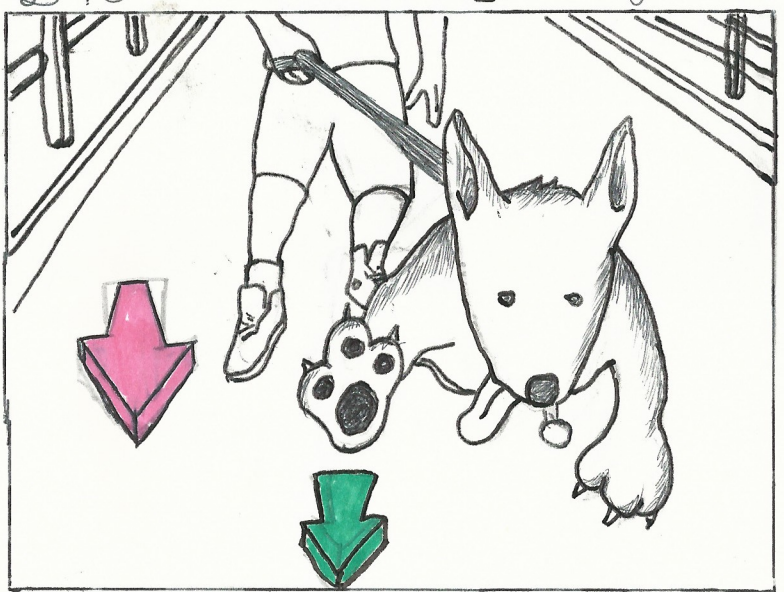

① ELS A sunny day in the park

② Rachel looks agitated ECU

③ MCU OS She begins yelling at chico

④ ~~insert~~ CU Rachel walking briskly.

⑤ ~~insert~~ close up / camera turns from side to 3/4 angle

⑥ ~~insert~~ MS camera dollies out

⑦ ECU

⑧ FS

⑨ Low angle shot

⑩ Two shot

⑪ LS OS Camera focused on dog in the distance. Chico is blurred

⑫ MS

Rachel tries to slow Chico down

Camera pans right

Chico sees another dog in the distance

Chico approaches rapidly and the other dog's owner is alarmed.