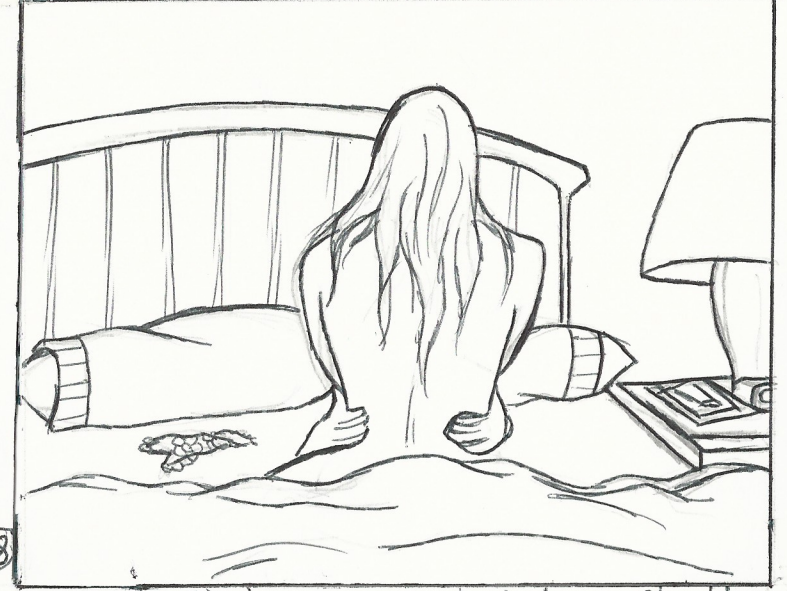

25 CU Amy Speaking w/neighbor

26 MCU Man Removing woman's panties.

27 MS Single Shot Amy checking mail

28 Single Shot woman in bed straddling the man

29 OH Amy puts key in lock

30 OH MCU The man hears key in lock and is frightened & shocked

31 Canted Low angle / Amy enters apartment & immediately sees the trench coat.

32 LS Dolly out