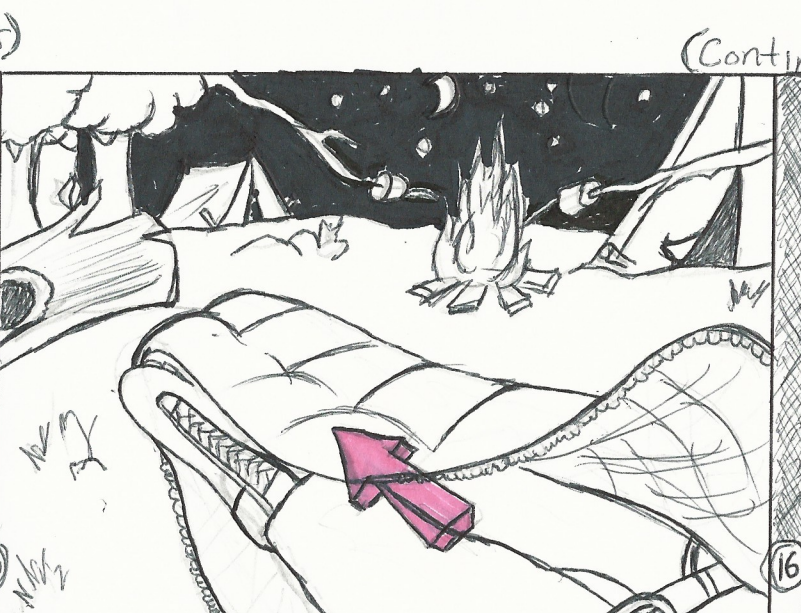

**OUTDOORS**

Still shot / Black screen w/ white letters  
(1 second)

POV / Skiing down a slope (cont'd)  
(2 seconds)

POV Man slides right into sleeping bag at camping scene. (1 second)

POV Man ~~begin~~ reaching down to zip up sleeping bag. (1 second)

POV / Man in sleeping bag zipping it closed  
(1 second)  
(Diegetic sound: zipper)

POV / man zipping up sleeping bag (1 second) as screen fades to black.  
(Diegetic sound: zipper)

**EMBRACE  
THE  
GREATER  
OUTDOORS**

still shot / Black screen w/ white letters  
Fades to completely black (1 1/2 seconds)

still shot / Black screen w/ Paragon logo appears.  
(2 1/2 seconds)

(4 second)  
(Lenn Kravitz Music ends)