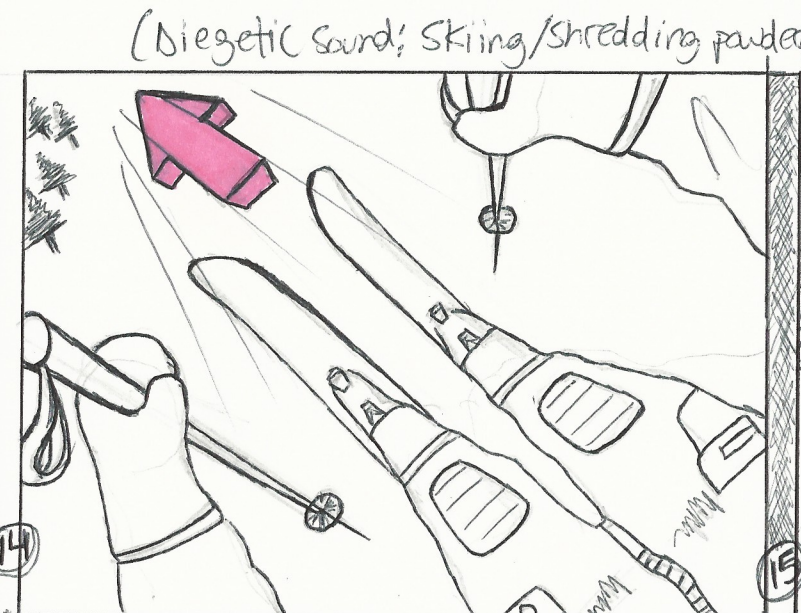

**OUTDOORS**

Still shot / Black screen w/ white letters  
(1 second)

POV / Skiing down a slope (cont'd)  
(2 seconds)

POV Man slides right into sleeping bag at camping scene. (1 second)

POV Man ~~begin~~ reaching down to zip up sleeping bag. (1 second)

POV / Man in sleeping bag zipping it closed  
(1 second)  
(Diegetic sound: zipper)

POV / man zipping up sleeping bag (1 second) as screen fades to black.  
(Diegetic sound: zipper)

**EMBRACE  
THE  
GREATER  
OUTDOORS**

still shot / Black screen w/ white letters  
Fades to completely black (1 1/2 seconds)

still shot / Black screen w/ Paragon logo appears.  
(2 1/2 seconds)

(4 second)  
(Lenn Kravitz Music ends)