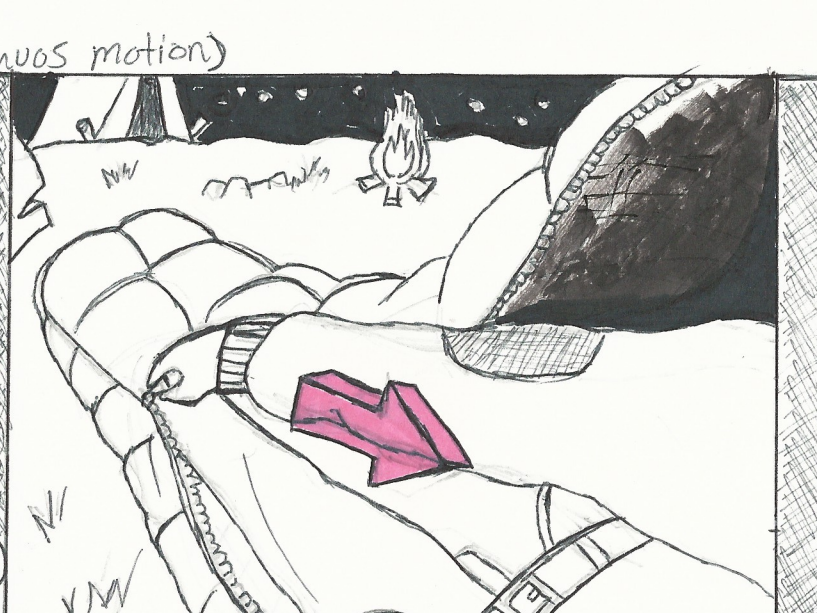

**OUTDOORS**

Still shot / Black screen w/ white letters  
(1 second)

POV / Skiing down a slope (cont'd)  
(2 seconds)

POV Man slides right into sleeping bag at camping scene. (1 second)

POV Man ~~begin~~ reaching down to zip up sleeping bag. (1 second)

POV / Man in sleeping bag zipping it closed  
(1 second)  
(Diegetic sound: zipper)

POV / man zipping up sleeping bag (1 second) as screen fades to black.  
(Diegetic sound: zipper)

**EMBRACE  
THE  
GREATER  
OUTDOORS**

still shot / Black screen w/ white letters  
Fades to completely black (1 1/2 seconds)

still shot / Black screen w/ Paragon logo appears.  
(2 1/2 seconds)

(4 second)  
(Lenn Kravitz Music ends)