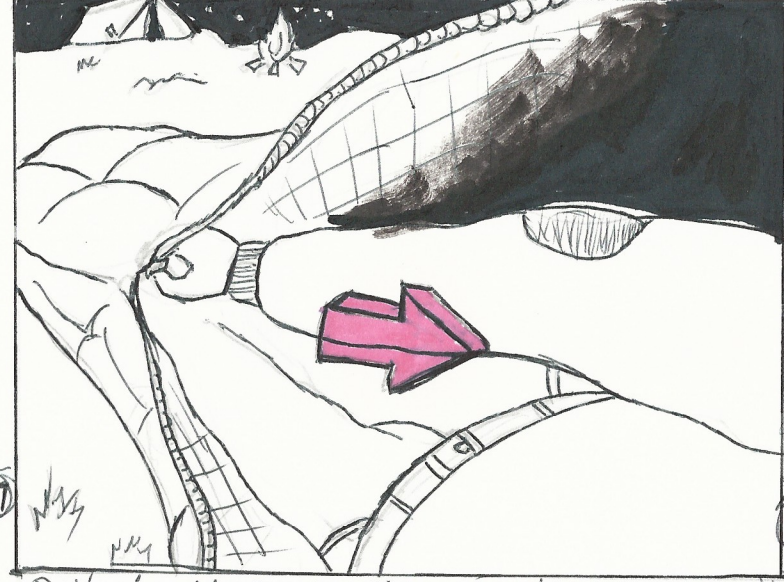

**OUTDOORS**

Still shot / Black screen w/ white letters  
(1 second)

POV / Skiing down a slope (cont'd)  
(2 seconds)

POV Man slides right into sleeping bag at camping scene. (1 second)

POV Man ~~begin~~ reaching down to zip up sleeping bag. (1 second)

POV / Man in sleeping bag zipping it closed  
(1 second)  
(Diegetic sound: zipper)

POV / man zipping up sleeping bag (1 second) as screen fades to black.  
(Diegetic sound: zipper)

**EMBRACE  
THE  
GREATER  
OUTDOORS**

still shot / Black screen w/ white letters  
Fades to completely black (1 1/2 seconds)

still shot / Black screen w/ Paragon logo appears.  
(2 1/2 seconds)

(4 second)  
(Lenn Kravitz Music ends)