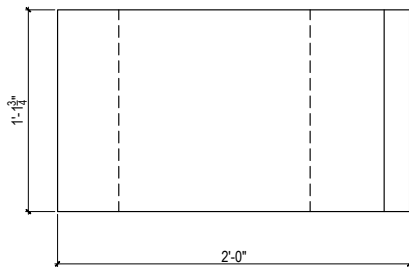

3
A-100.00
ELEVATION B
DRAWING SCALE 3"=1'-0"

2
A-100.00
SECTION
DRAWING SCALE 3"=1'-0"

1
A-100.00
PERSPECTIVE VIEWS
DRAWING SCALE 3"=1'-0"

4
A-100.00
TOP VIEW
DRAWING SCALE 3"=1'-0"

The architect Frank O. Gehry is known for his use of unusual materials. With his furniture series 'Easy Edges', he succeeded in bringing a new aesthetic dimension to such an everyday material as cardboard.

The sculptural form of the Wiggly Side Chair makes it stand out. Although surprisingly simple in appearance, it is constructed with the consummate skill of an architect, making it not only very comfortable but also durable and robust.