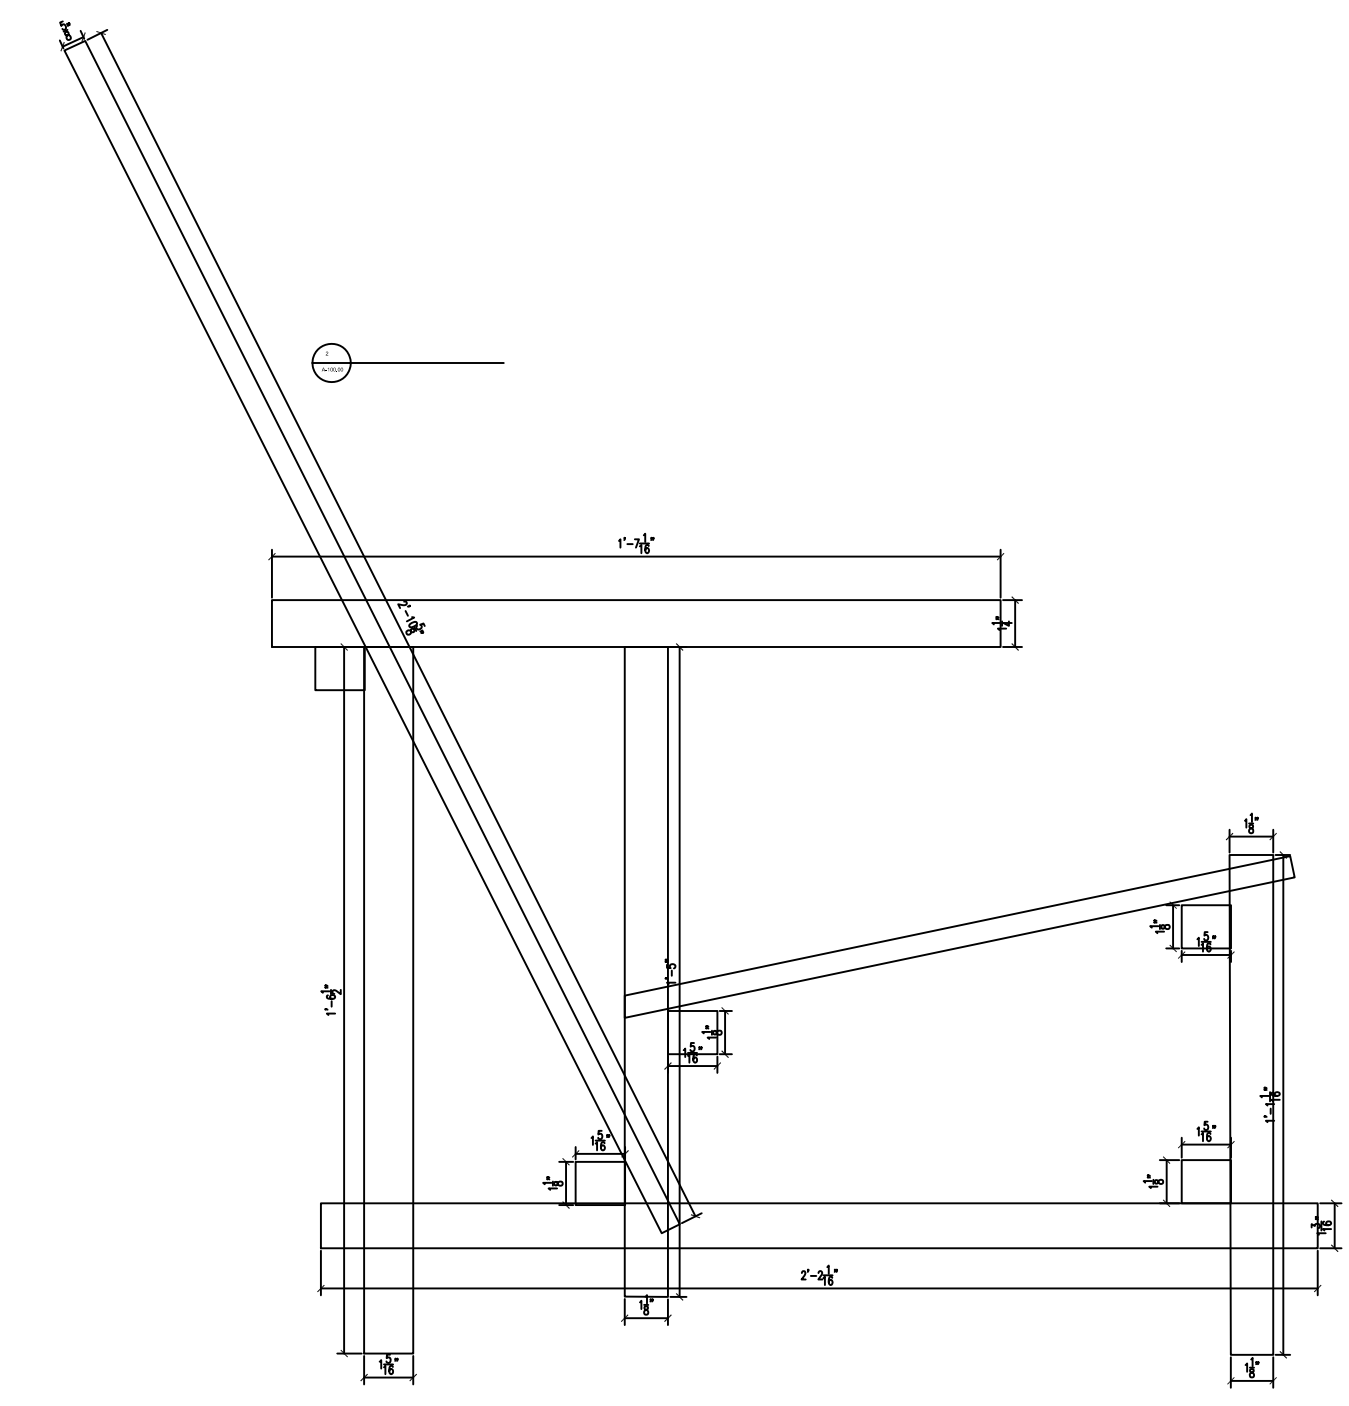

Project Description:

This is the Blue and Red Chair designed by Gerrit Rietveld in 1918. The colors the chair has are blue, red, black, and yellow. It was closely associated with de Stijl and Piet Mondrian. Rietveld believed for the furniture designer more than the physical comfort.

4
A-100.00

4
A-100.00

4
A-100.00

4
A-100.00

PROJECT: ARCH 1230 CITYTECH / INSTRUCTOR T.WU / 2015 FALL	
DWG TITLE:	
SEAL & SIGNATURE	DATE: PROJECT NO. DRAWING BY: CHK BY: DWG NO:
CADD FILE NO:	PAGE: