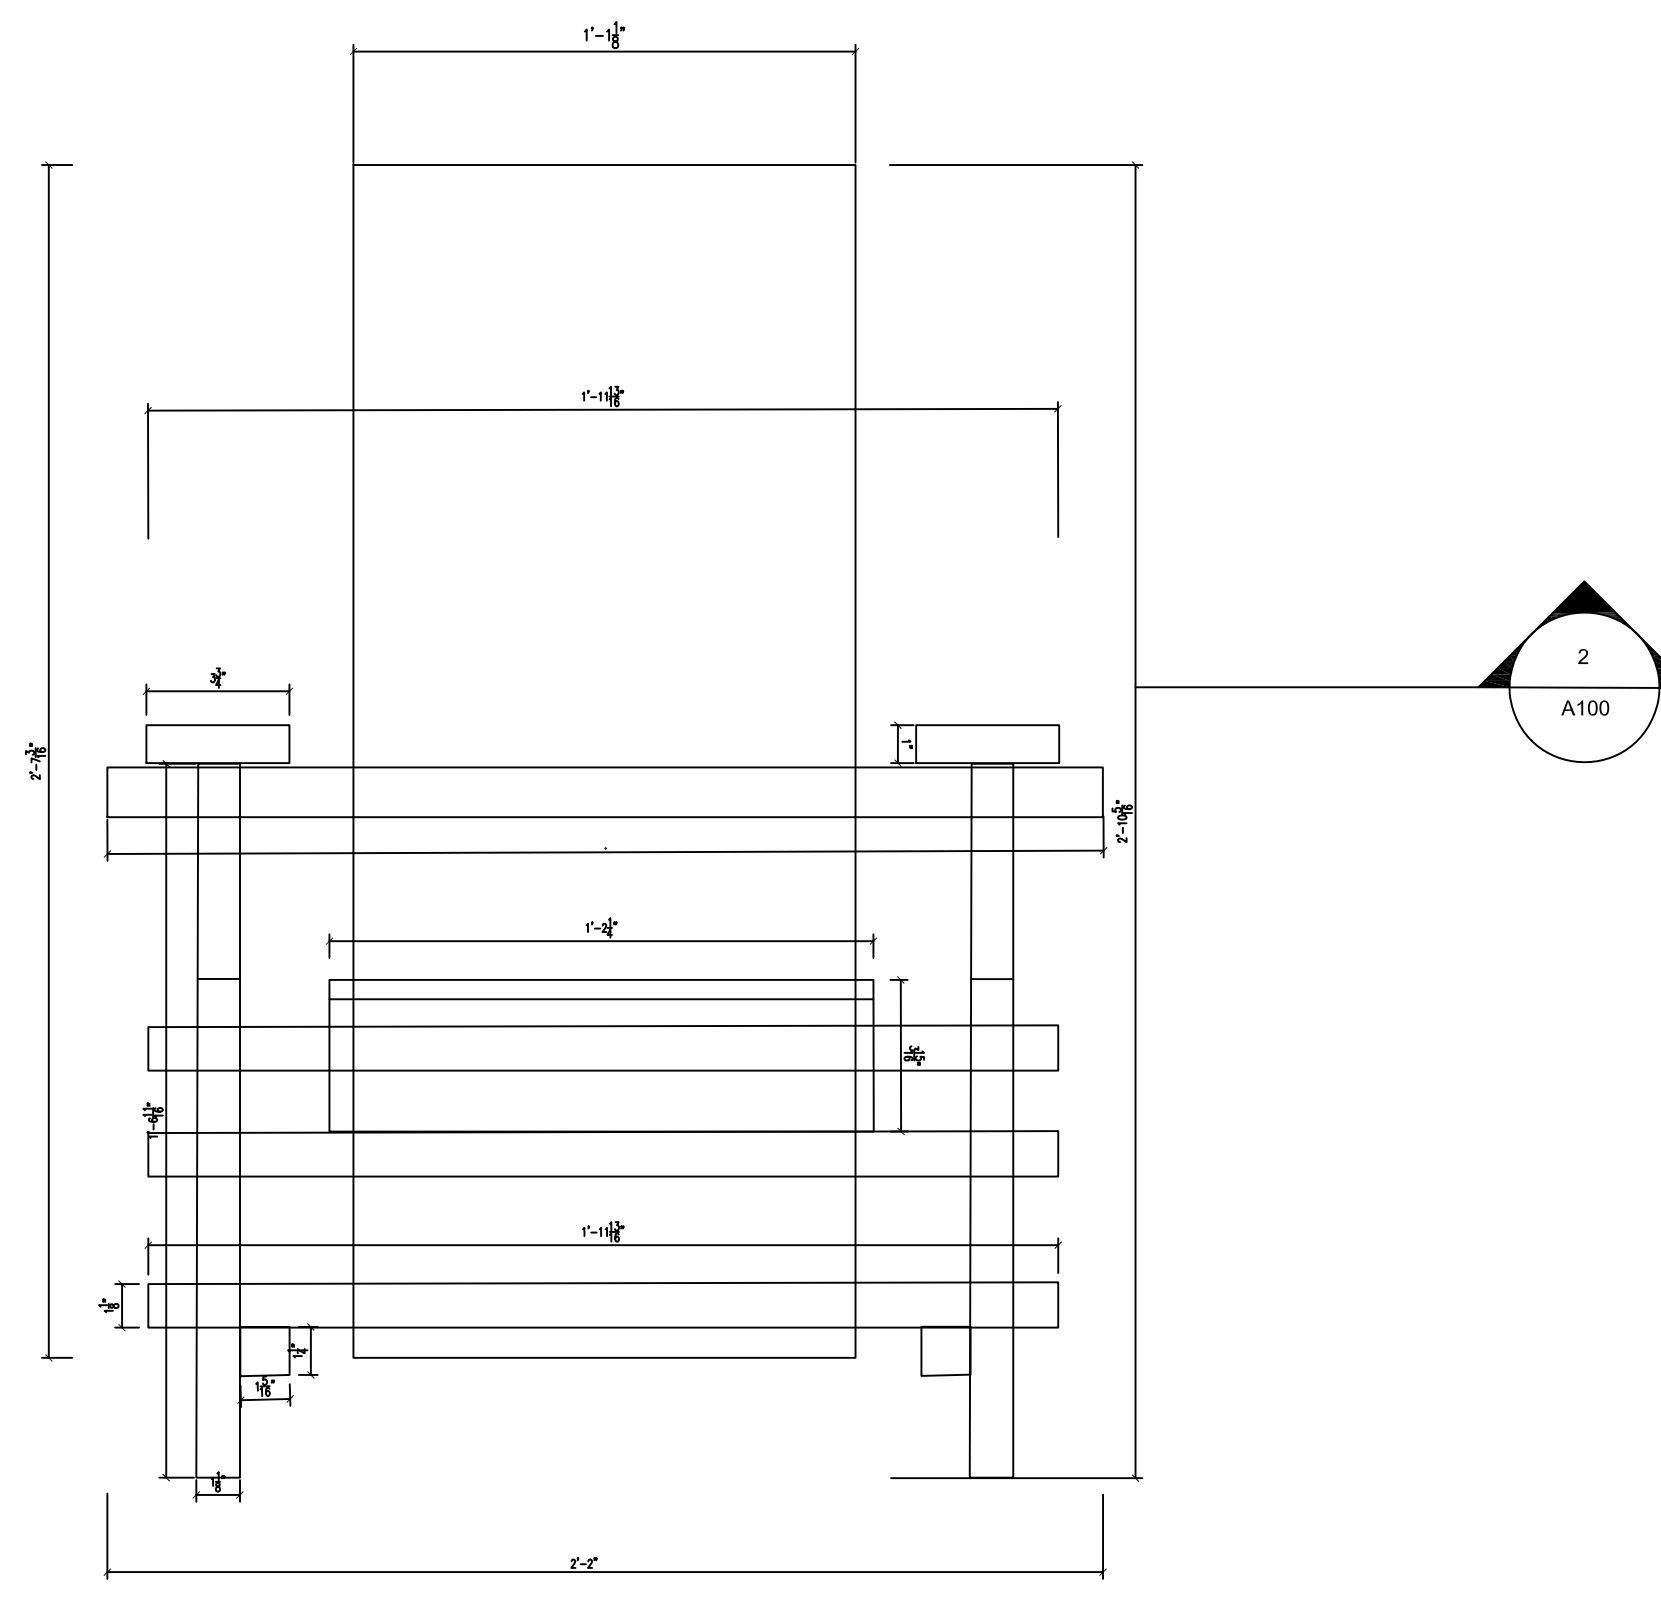

Project Description:

This is the Blue and Red Chair designed by Gerrit Rietveld in 1918. The colors the chair has are blue, red, black, and yellow. It was closely associated with de Stijl and Piet Mondrian. Rietveld believed for the furniture designer more than the physical comfort.

4
A-100.00

4
A-100.00

4
A-100.00

4
A-100.00

PROJECT: ARCH 1230 CITYTECH / INSTRUCTOR T.WU / 2015 FALL	
DWG TITLE:	
SEAL & SIGNATURE	DATE: PROJECT NO. DRAWING BY: CHK BY: DWG NO:
CADD FILE NO:	PAGE: