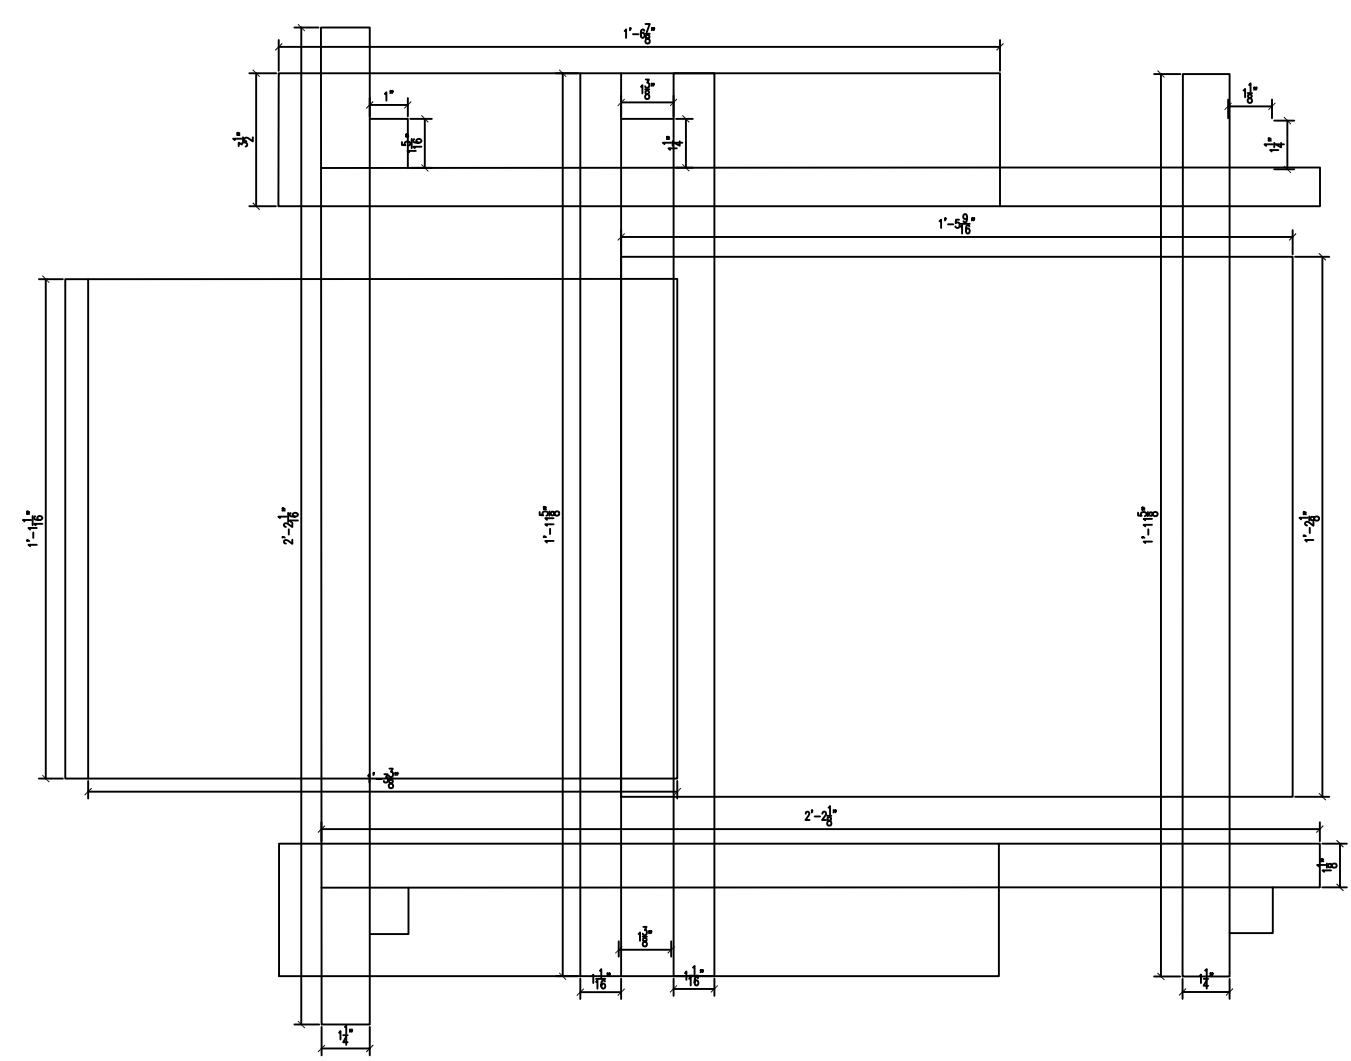

Project Description:

This is the Blue and Red Chair designed by Gerrit Rietveld in 1918. The colors the chair has are blue, red, black, and yellow. It was closely associated with de Stijl and Piet Mondrian. Rietveld believed for the furniture designer more than the physical comfort.

4
A-100.00

4
A-100.00

4
A-100.00

4
A-100.00

PROJECT: ARCH 1230 CITYTECH / INSTRUCTOR T.WU / 2015 FALL	
DWG TITLE:	
SEAL & SIGNATURE	DATE: PROJECT NO. DRAWING BY: CHK BY: DWG NO:
CADD FILE NO:	PAGE: