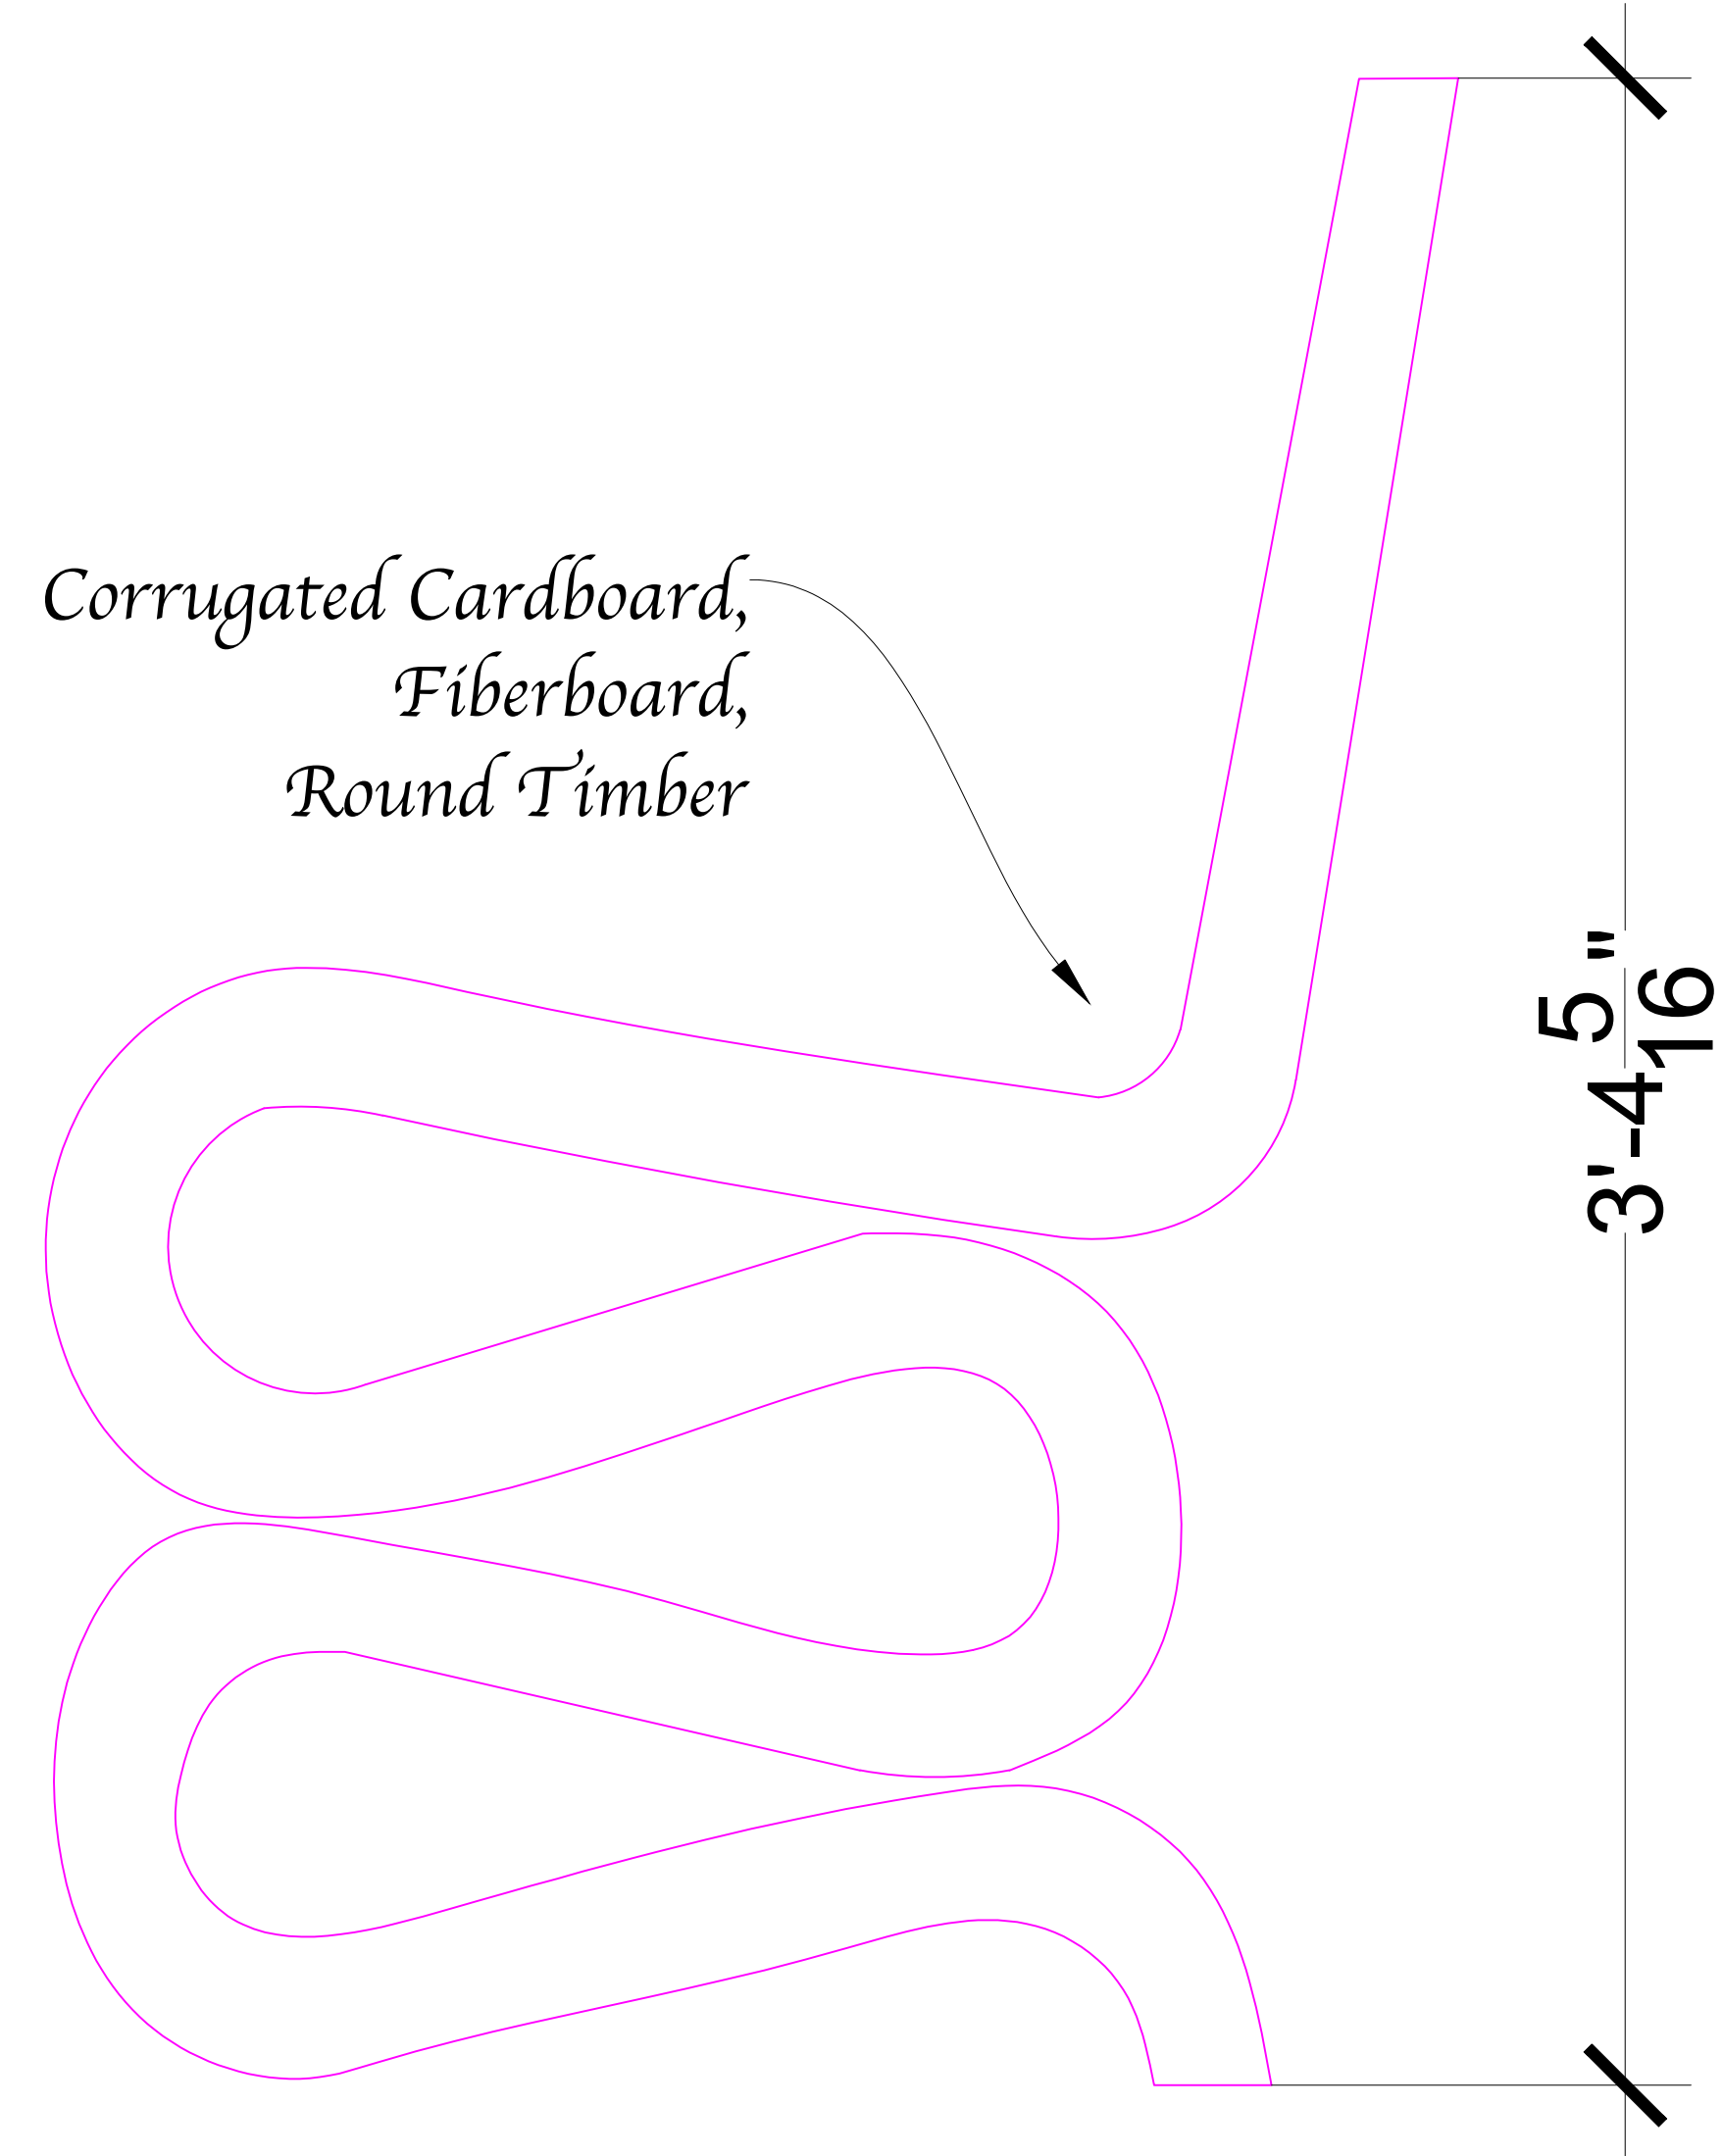

The Wiggly Chair designed in 1972 by architect Frank Gehry in his Easy Edges series where he produced an series of furniture made from corrugated cardboard.

PROJECT:  
**ARCH 1230**  
 CITYTECH / INSTRUCTOR T.WU / 2015 FALL

DWG TITLE: Assignment 1  
 Wiggly Chair

SEAL & SIGNATURE

DATE:  
 9/11/15  
 PROJECT NO. 1  
 DRAWING BY: Darius Cousart