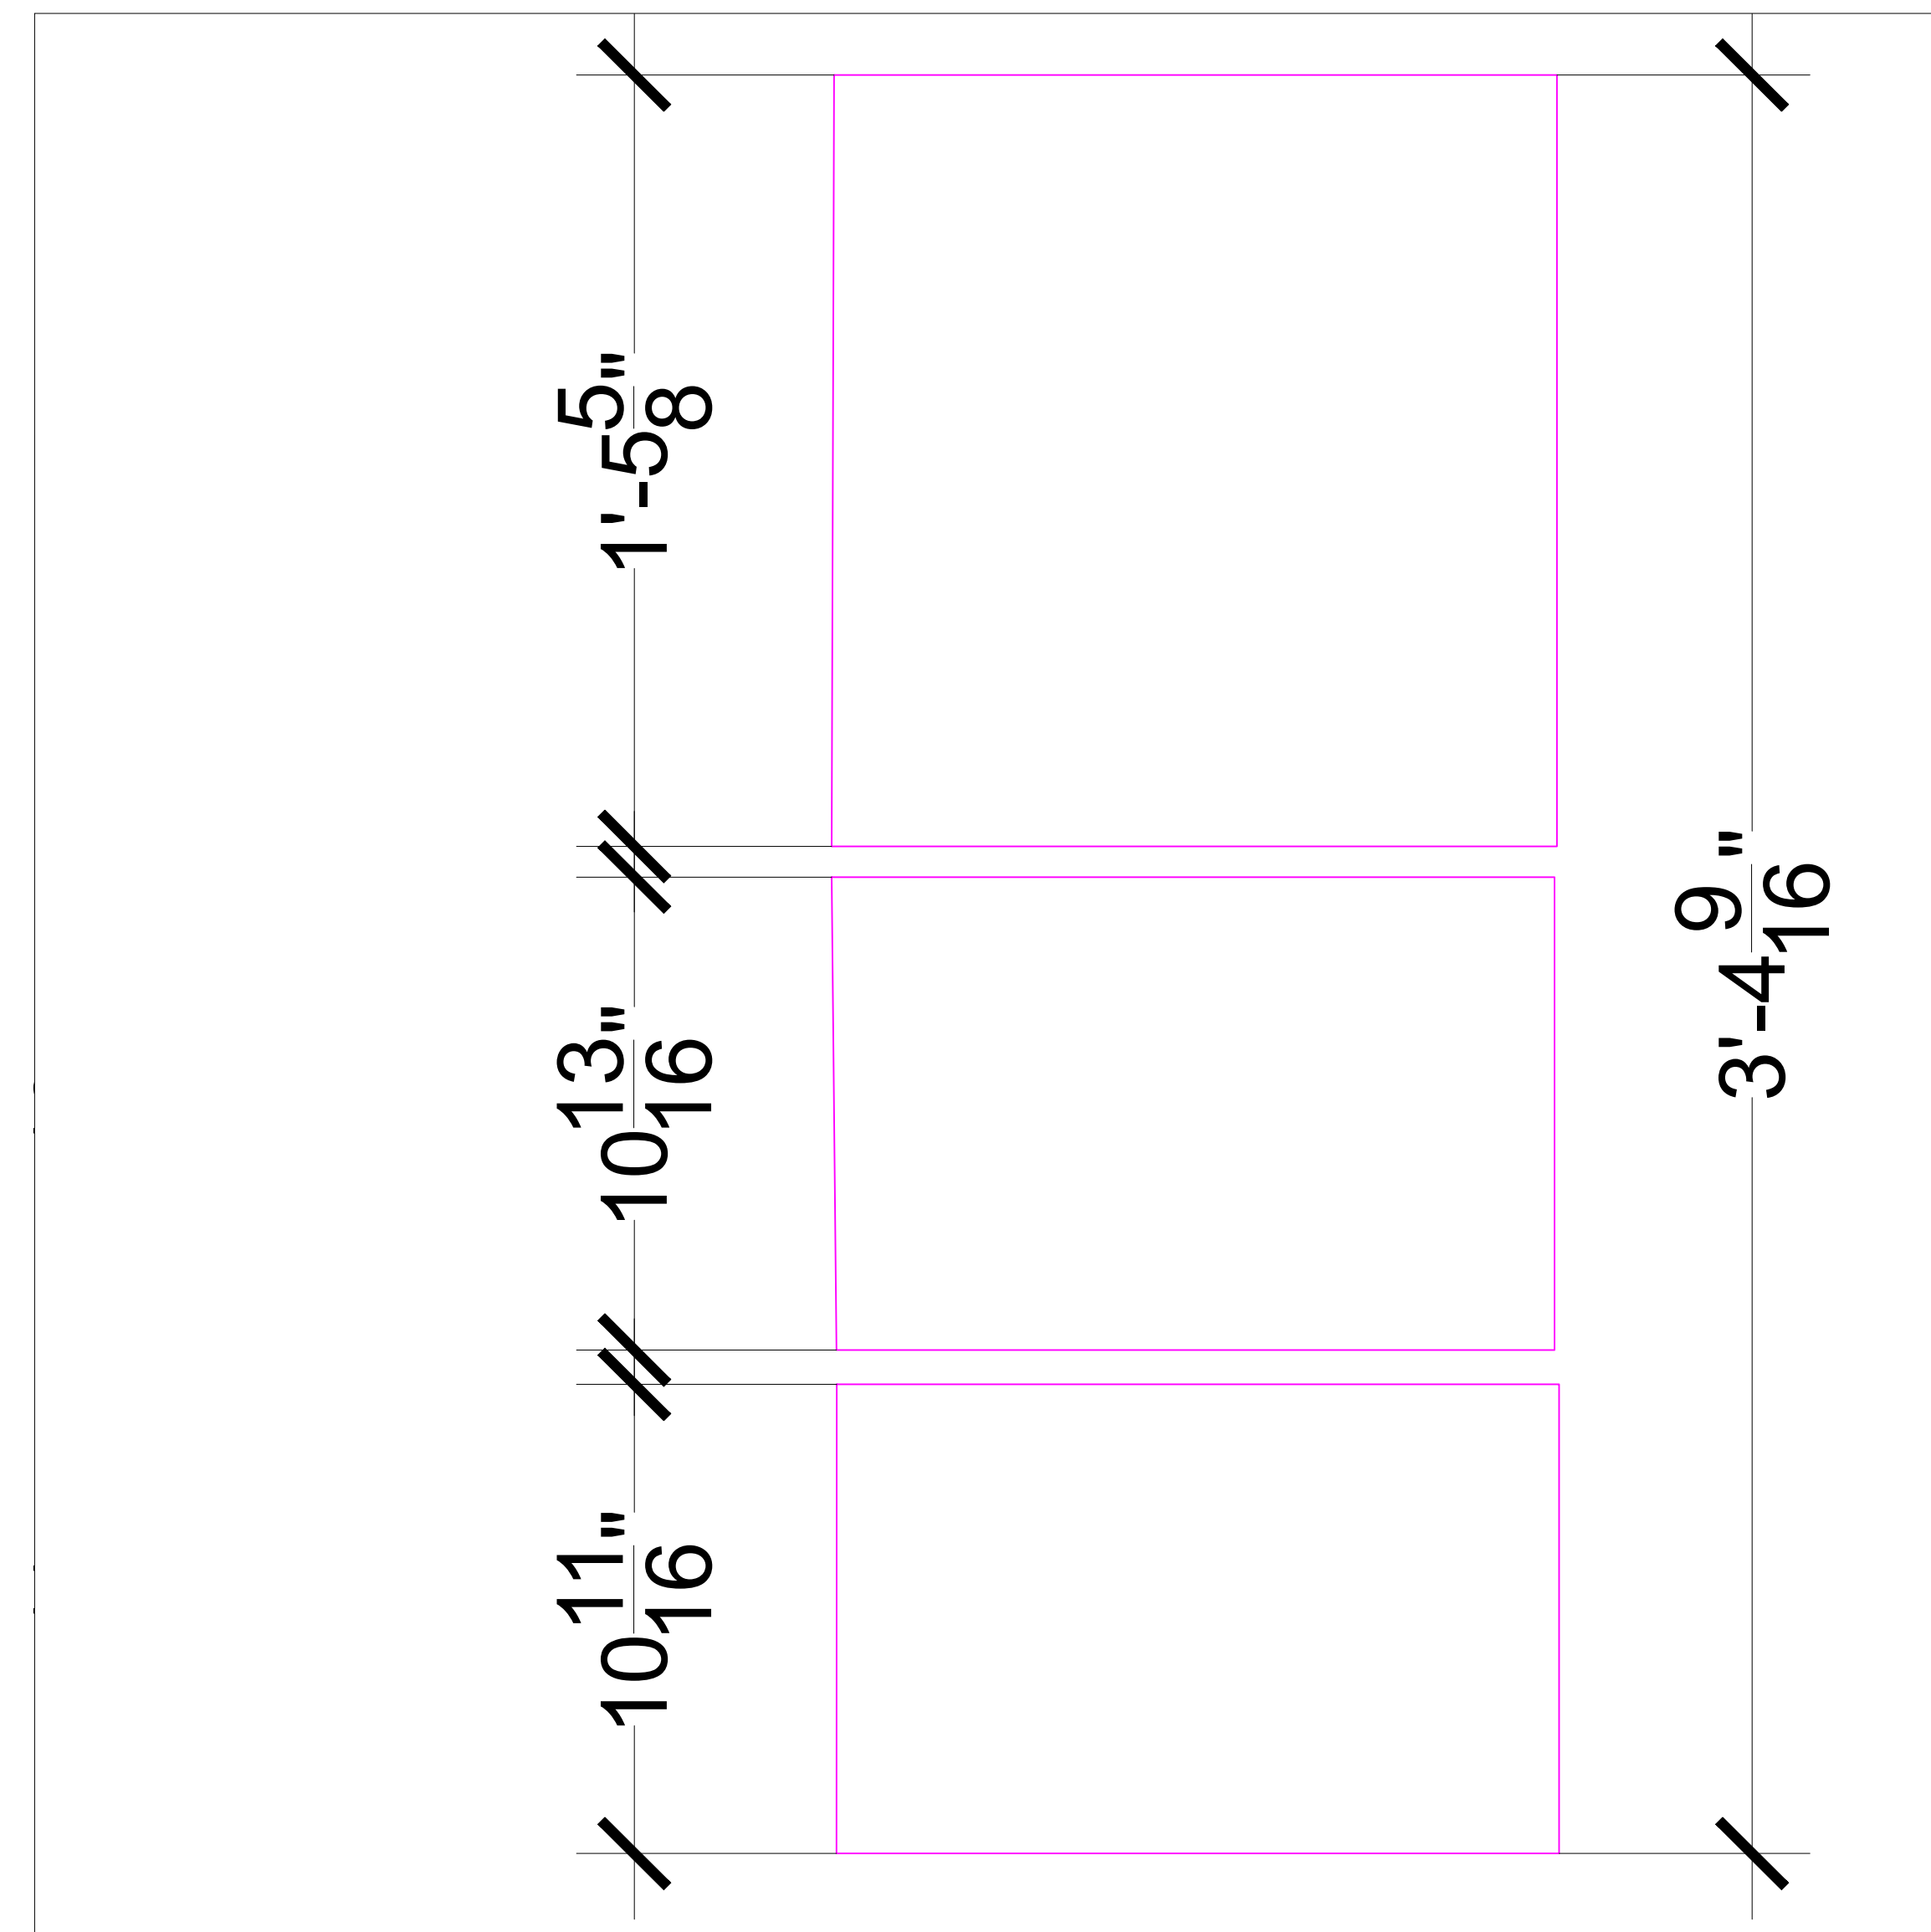

The Wiggly Chair designed in 1972 by architect Frank Gehry in his Easy Edges series where he produced an series of furniture made from corrugated cardboard.

PROJECT:  
**ARCH 1230**  
 CITYTECH / INSTRUCTOR T.WU / 2015 FALL

DWG TITLE: Assignment 1  
 Wiggly Chair

SEAL & SIGNATURE

DATE:  
 9/11/15  
 PROJECT NO. 1  
 DRAWING BY: Darius Cousart