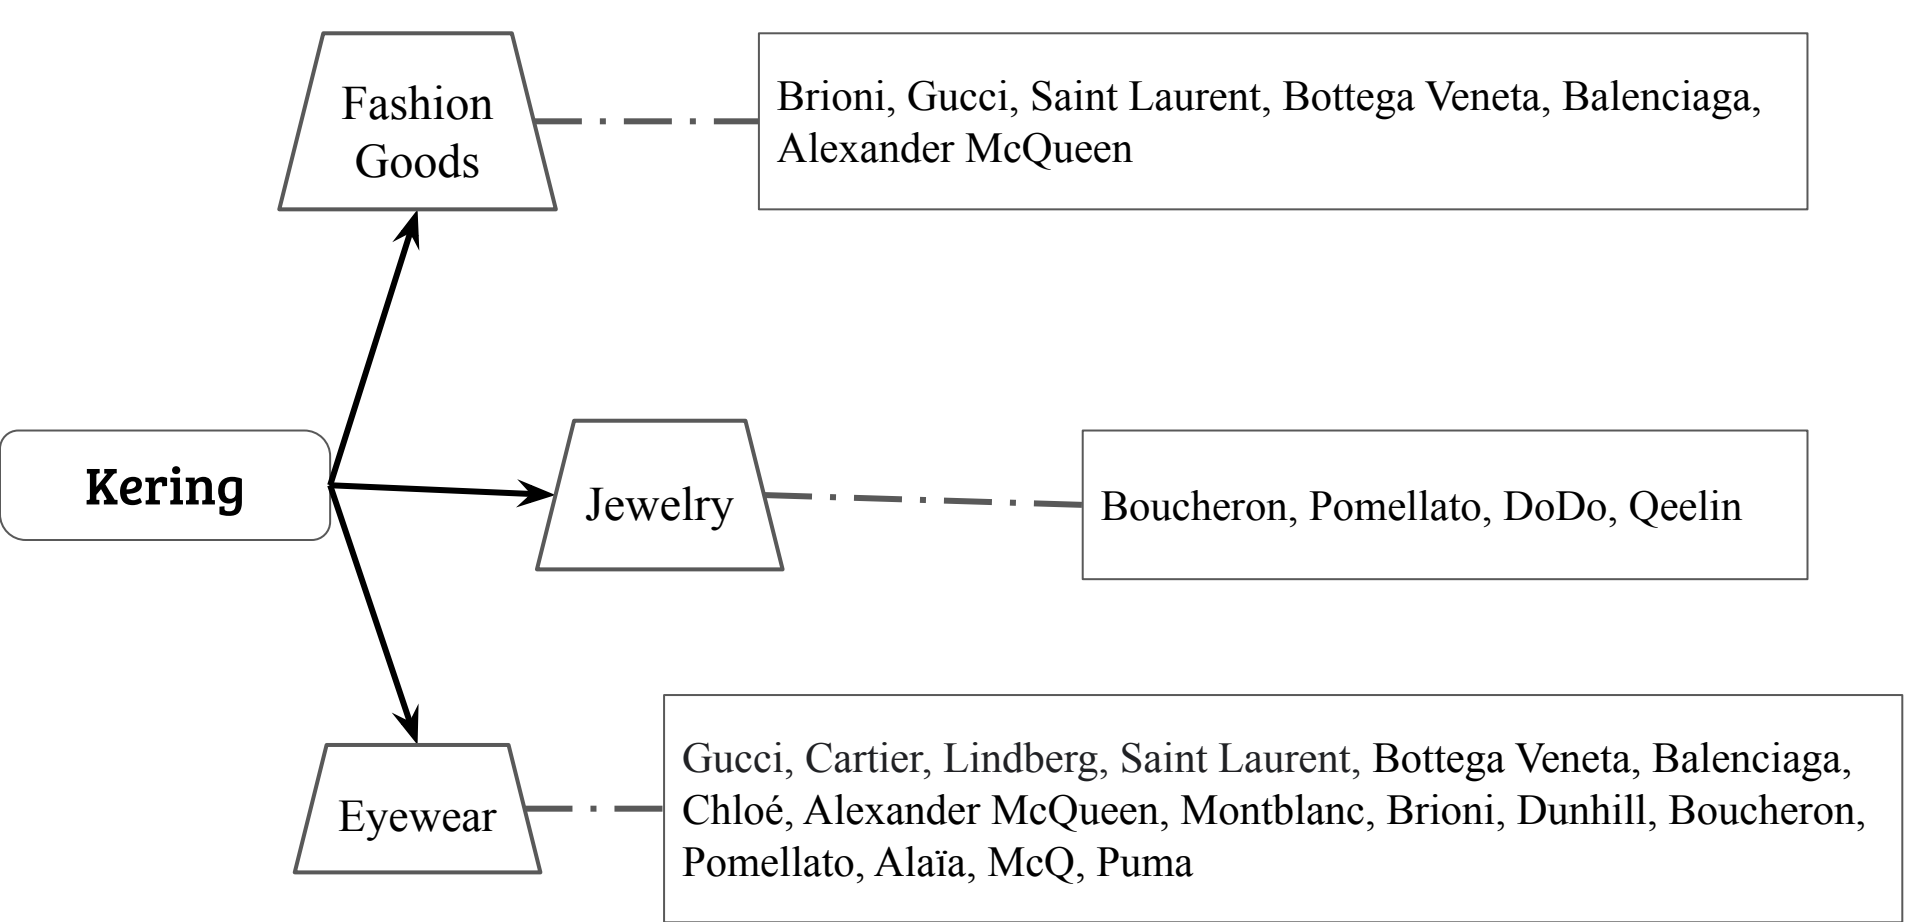

Richemont

Bag

Delvaux, Serapian

Fashion
Goods

The Outnet, Yoox, Alaïa, Chloé, Dunhill, Montblanc, Peter Millar

Jewelry

Buccellati, Cartier, Van Cleef & Arpels, Piaget, Timevallée

Watches

A. LANGE & SÖHNE, Baume & Mercier, IWC Schaffhausen, Jaeger-LeCoultre, Panerai, Roger Dubuis, Vacheron Constantin, Watchfinder & Co., Timevallée

Chanel Limited

```
graph LR; A[Chanel Limited] --> B[Fashion Goods]; B -.- C[Chanel];
```

The diagram consists of three main elements arranged horizontally from left to right. On the far left is a rounded rectangular box containing the text 'Chanel Limited'. A solid black arrow points from the right side of this box to a trapezoidal box in the center containing the text 'Fashion Goods'. From the right side of the 'Fashion Goods' box, a dashed line extends to a rectangular box on the far right containing the text 'Chanel'.