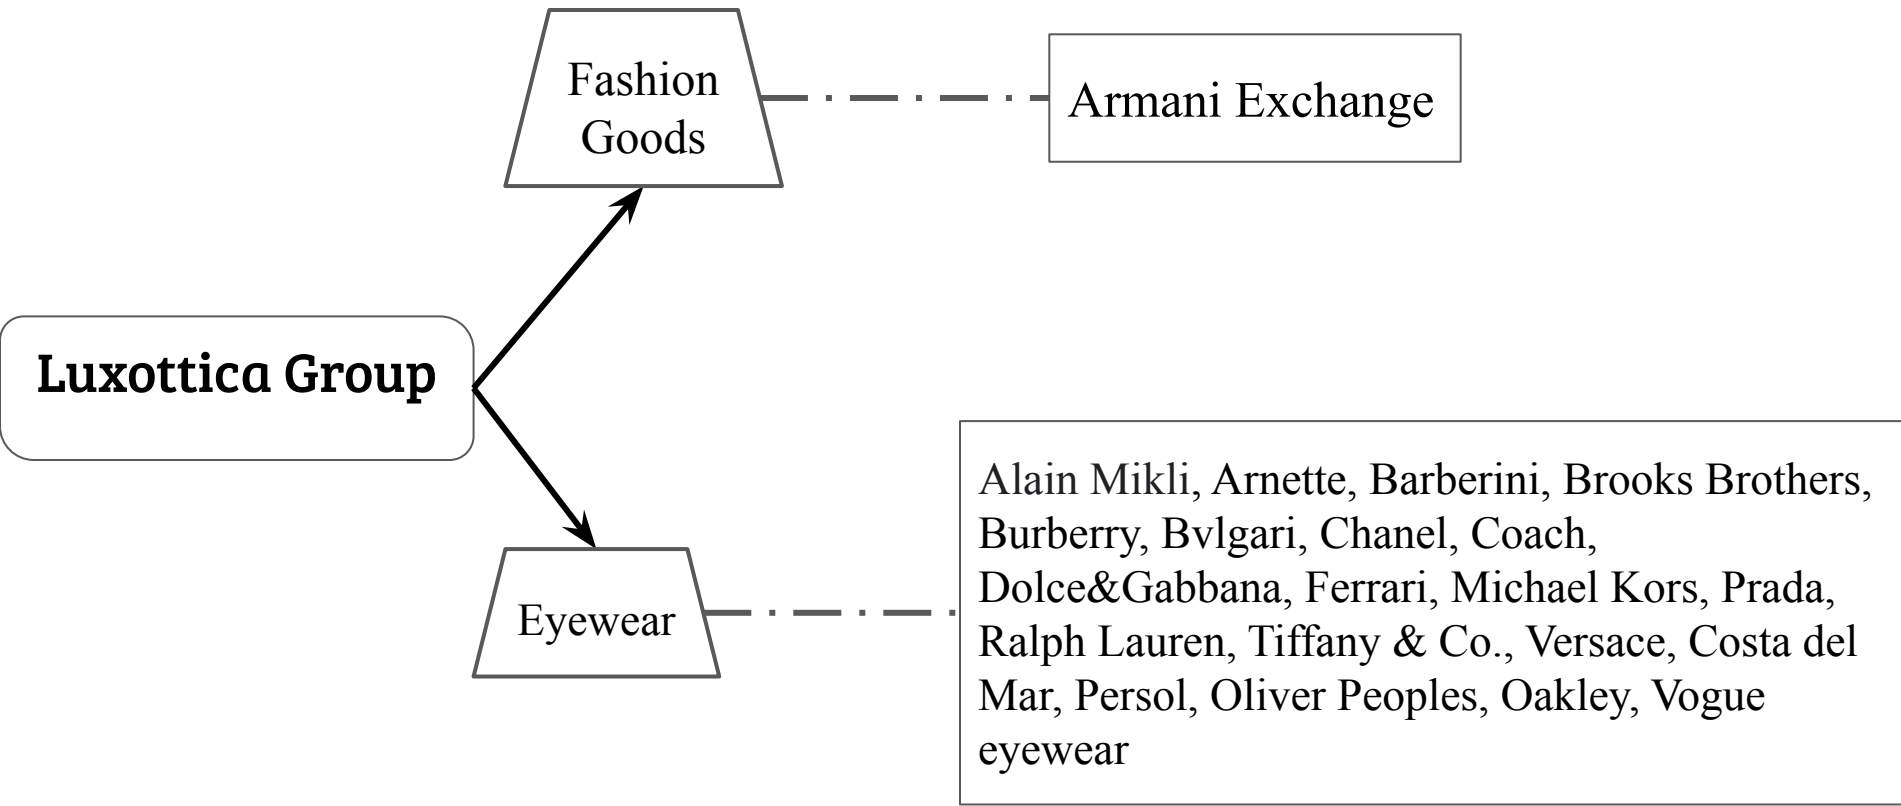

Top Luxury Groups

Presented by: Yinghe Zhao

BUF 3310

10/3/22

Head Office & Website of Luxury Groups

- ❖ LVMH — head office in Paris, France. <https://www.lvmh.com/>
- ❖ Estée Lauder Companies — head office in New York, NY.
<https://www.elcompanies.com/en/who-we-are/at-a-glance>
- ❖ Richemont — head office in Bellevue, Switzerland. <https://www.richemont.com/en/home/>
- ❖ Kering — head office in Paris, France. <https://www.kering.com/en/houses/>
- ❖ Luxottica Group — head office in Milan, Italy. <https://www.luxottica.com/en>
- ❖ Chanel Limited — head office in London, United Kingdom. <https://www.chanel.com/us/>
- ❖ L'Oréal Luxe — head office in Clichy, France. <https://www.loreal.com/en/loreal-luxe/>
- ❖ Swatch Group — head office in Biel/Bienne, Switzerland. <https://www.swatchgroup.com/en>
- ❖ Chow Tai Fook Jewellery Group Limited — head office in Hong Kong, China.
<https://www.ctfjewellerygroup.com/en/>
- ❖ PVH Corp — head office in New York, NY. <https://www.pvh.com/>

Richemont

Bag

Delvaux, Serapian

Fashion
Goods

The Outnet, Yoox, Alaïa, Chloé, Dunhill, Montblanc, Peter Millar

Jewelry

Buccellati, Cartier, Van Cleef & Arpels, Piaget, Timevallée

Watches

A. LANGE & SÖHNE, Baume & Mercier, IWC Schaffhausen, Jaeger-LeCoultre, Panerai, Roger Dubuis, Vacheron Constantin, Watchfinder & Co., Timevallée

Chanel Limited

```
graph LR; A[Chanel Limited] --> B[Fashion Goods]; B -.- C[Chanel];
```

The diagram consists of three main elements arranged horizontally from left to right. On the far left is a rounded rectangular box containing the text 'Chanel Limited'. A solid black arrow points from the right side of this box to a trapezoidal box in the center containing the text 'Fashion Goods'. From the right side of the 'Fashion Goods' box, a dashed line extends to a rectangular box on the far right containing the text 'Chanel'.