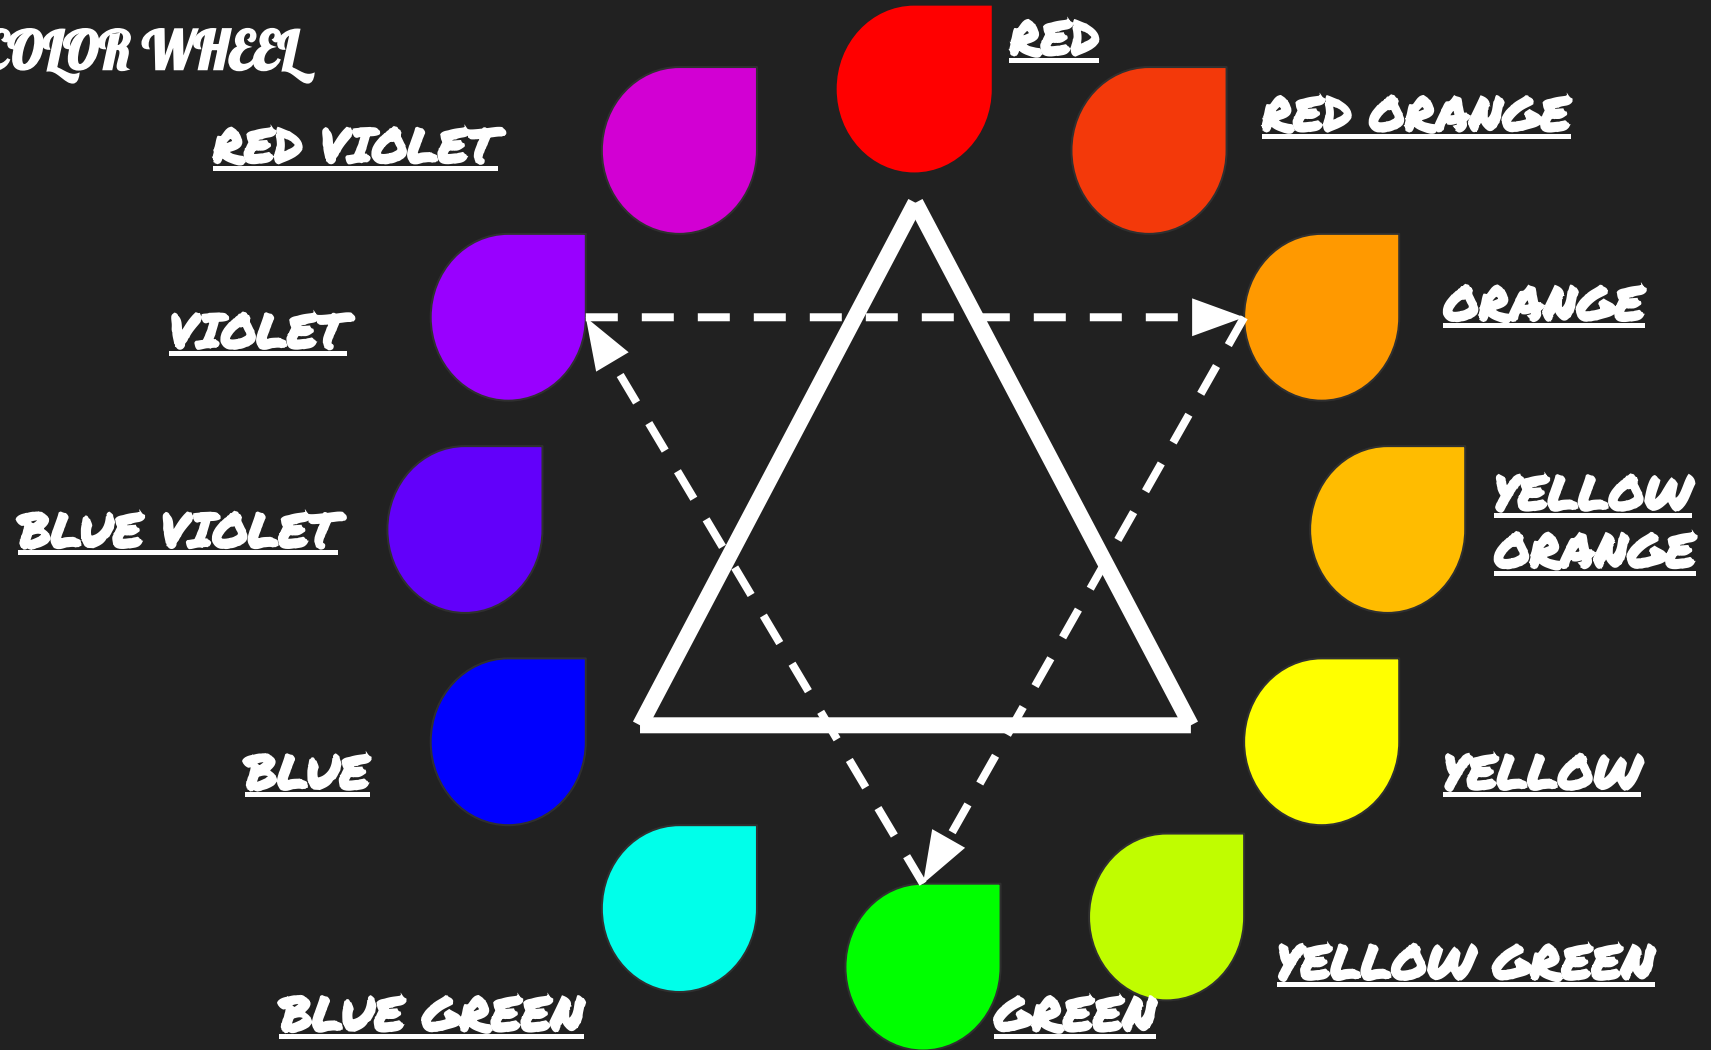

COLOR ANALYSIS PROJECT

Yinghe Zhao
BUF 2203

Professor Devon Jackson
March 18, 2021

COLOR WHEEL

PRIMARY COLOR

SECONDARY COLOR

TERTIARY COLOR

COLOR SCHEMES - PASTELS

NATURE SCENE

- Blue match to both the tint and shade (the sky).
- Green match to both the tone and shade (the tree leaves).
- Yellow match to both tint and tone.
- Red match to tint.