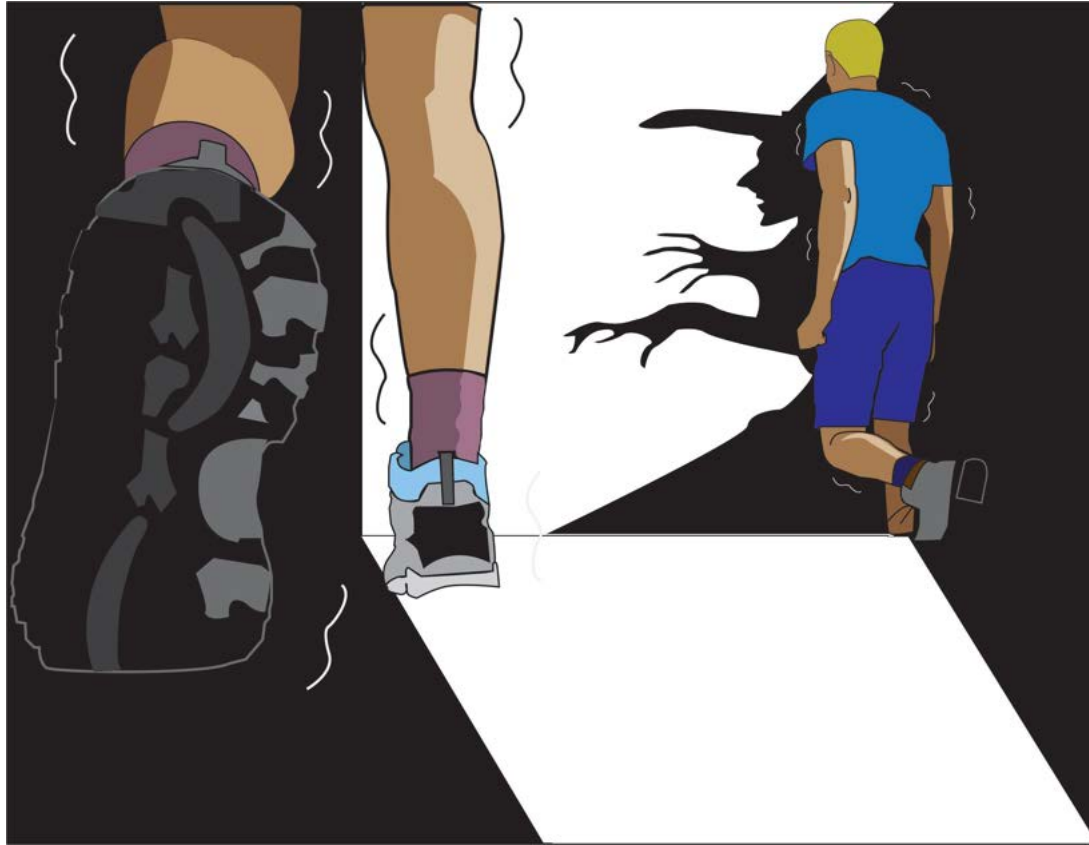

Hansel and Gretel are bike riding in Central Park when all of sudden Gretel spots a forbidden path. Both get off their bikes and go on foot into the path and later on come across an abandoned house. They decide to investigate the house, but little did they know, that was a witch's house who was awaiting their presence.

Thumbnails/ Storyboard

Character Designs

Workout Attire

Concept Sketches

Final Artwork

References

alamy stock photo

F88E6
www.alamy.com