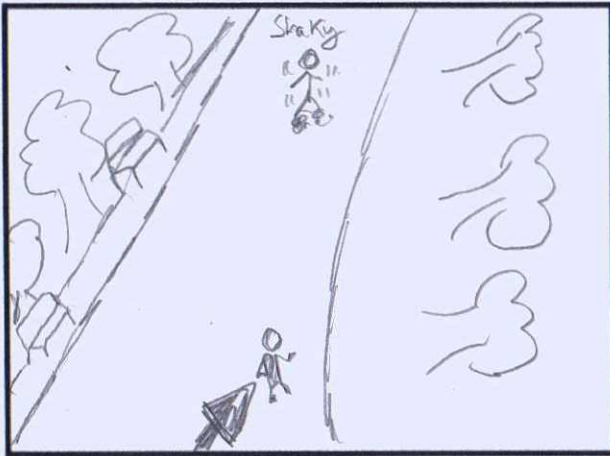

Project: Day at the park

Artist:

Page:

Scene: 1 Panel:

Crane shot panning toward the jogger

Scene: 2 Panel:

front view of the jogger while the camera follow him.

Scene: 3 Panel:

follow

Scene: 4 Panel:

Over the shoulder of the jogger

Scene: 5 Panel:

The jogger notices the couple and its dog

Scene: 6 Panel:

The jogger says hi to them and starts a conversation with them