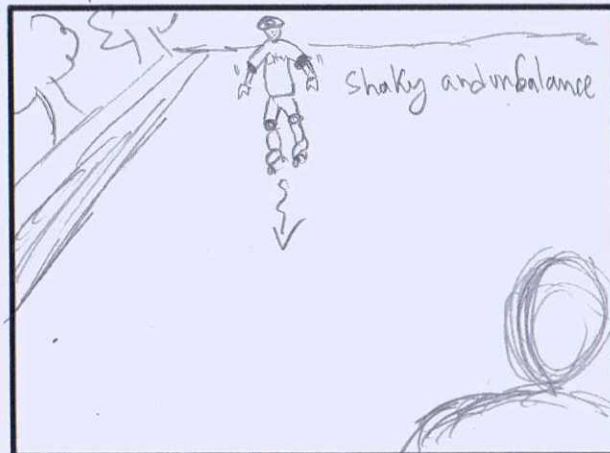

Project: Day at the park

Artist:

Page:

Scene: 1 Panel:

Crane shot panning toward the jogger

Scene: 2 Panel:

front view of the jogger while the camera follow him.

Scene: 3 Panel:

follow

Scene: 4 Panel:

Over the shoulder of the jogger

Scene: 5 Panel:

The jogger notices the couple and its dog

Scene: 6 Panel:

The jogger says hi to them and starts a conversation with them