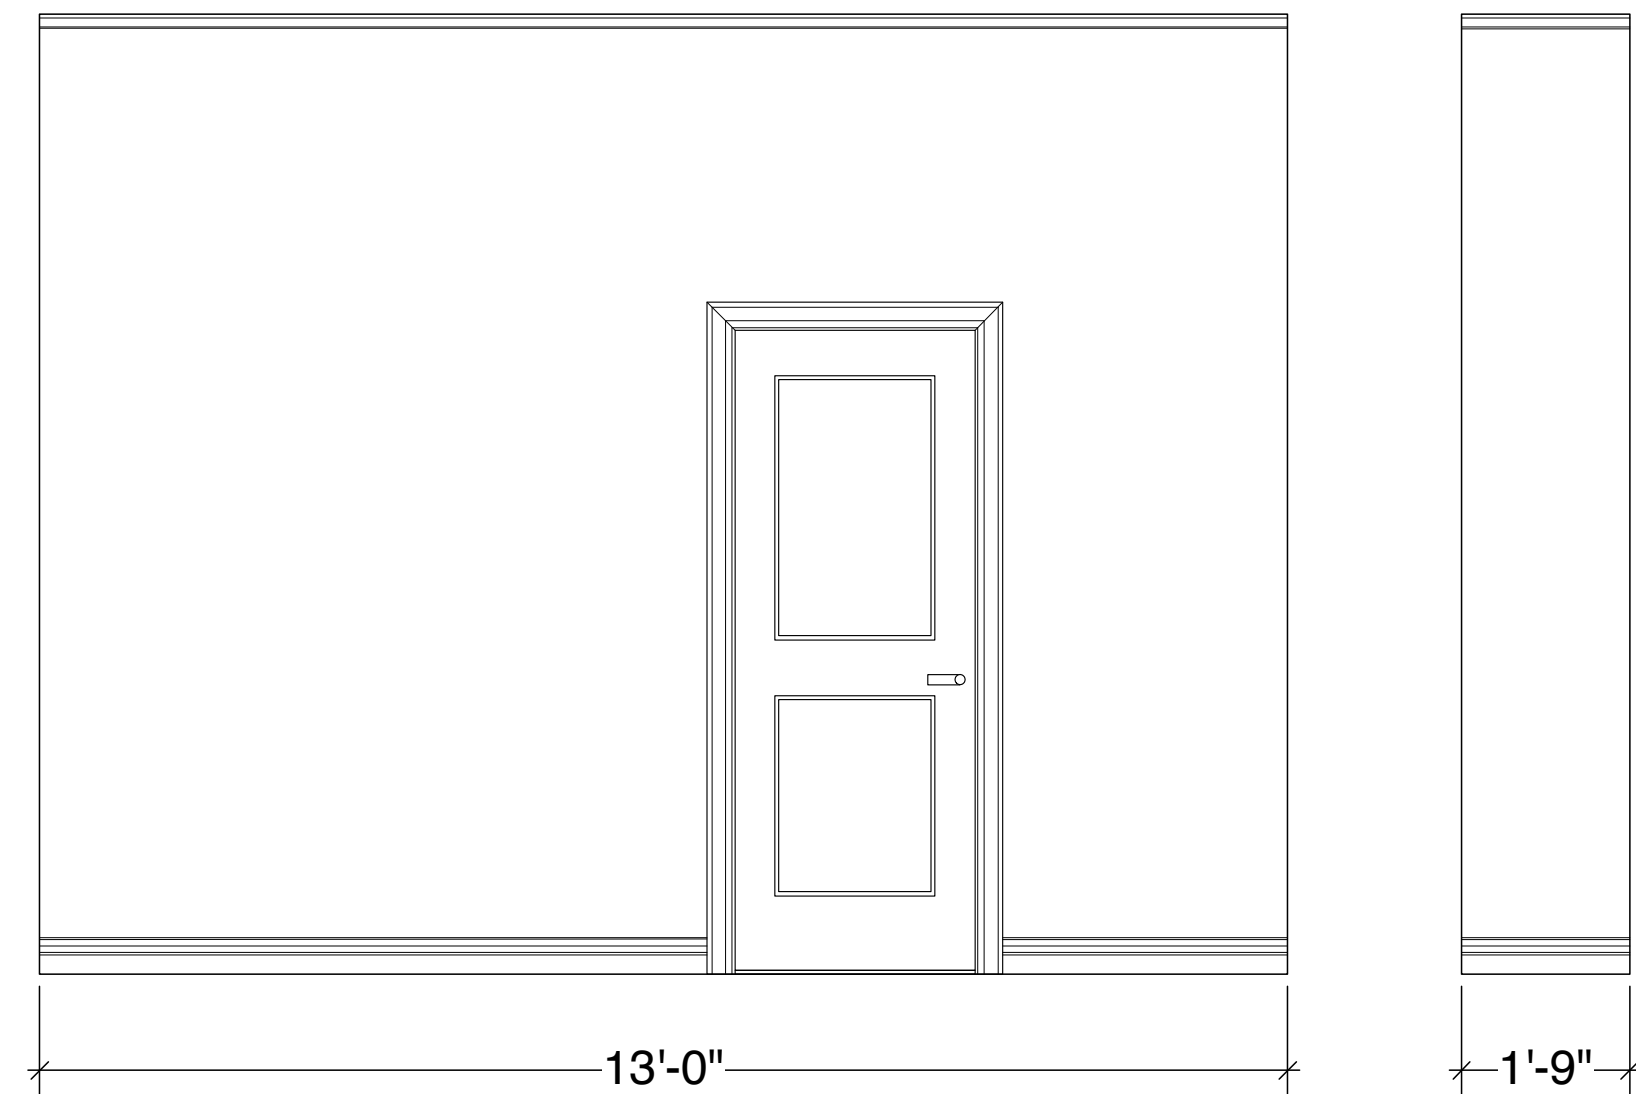

L VIEW L
HOTEL BATHROOM DOOR WALL

M VIEW M