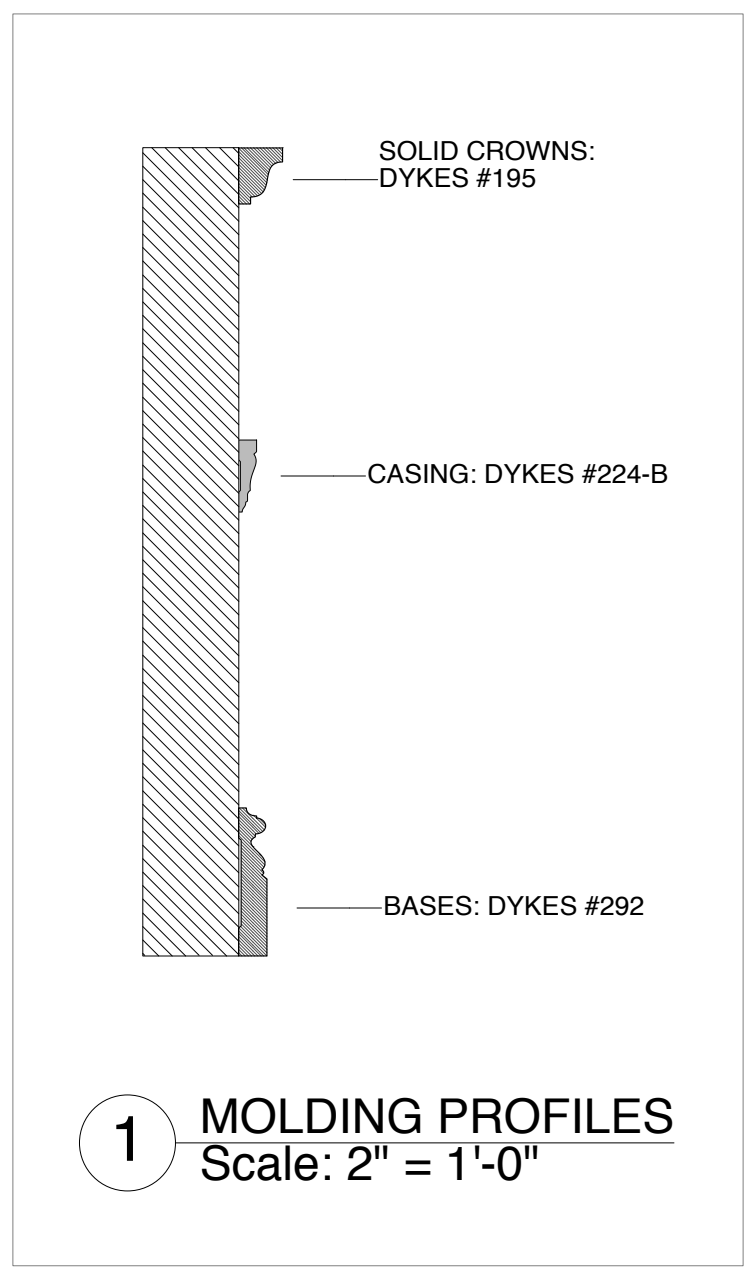

B VIEW B
THERAPIST'S OFFICE WALL

C VIEW C
SLIDING PANEL APT WALL

D VIEW D

F VIEW F
BRICK KITCHEN WALL

F2M	
New York Stage and Film	
Directed By: Maria Mileaf	Scene Design By: Neil Patel
PAGE: 4	OF: 6
Wall Elevation 1	
Scale: 1/2" = 1'-0"	Drawn By: YOON CHOI
06/10/2011	FROM THE STUDIO OF NEIL PATEL 17 West 20th St., #6, New York, NY, 10011 C. 917.714.8704 / neilpatel@nyc.com