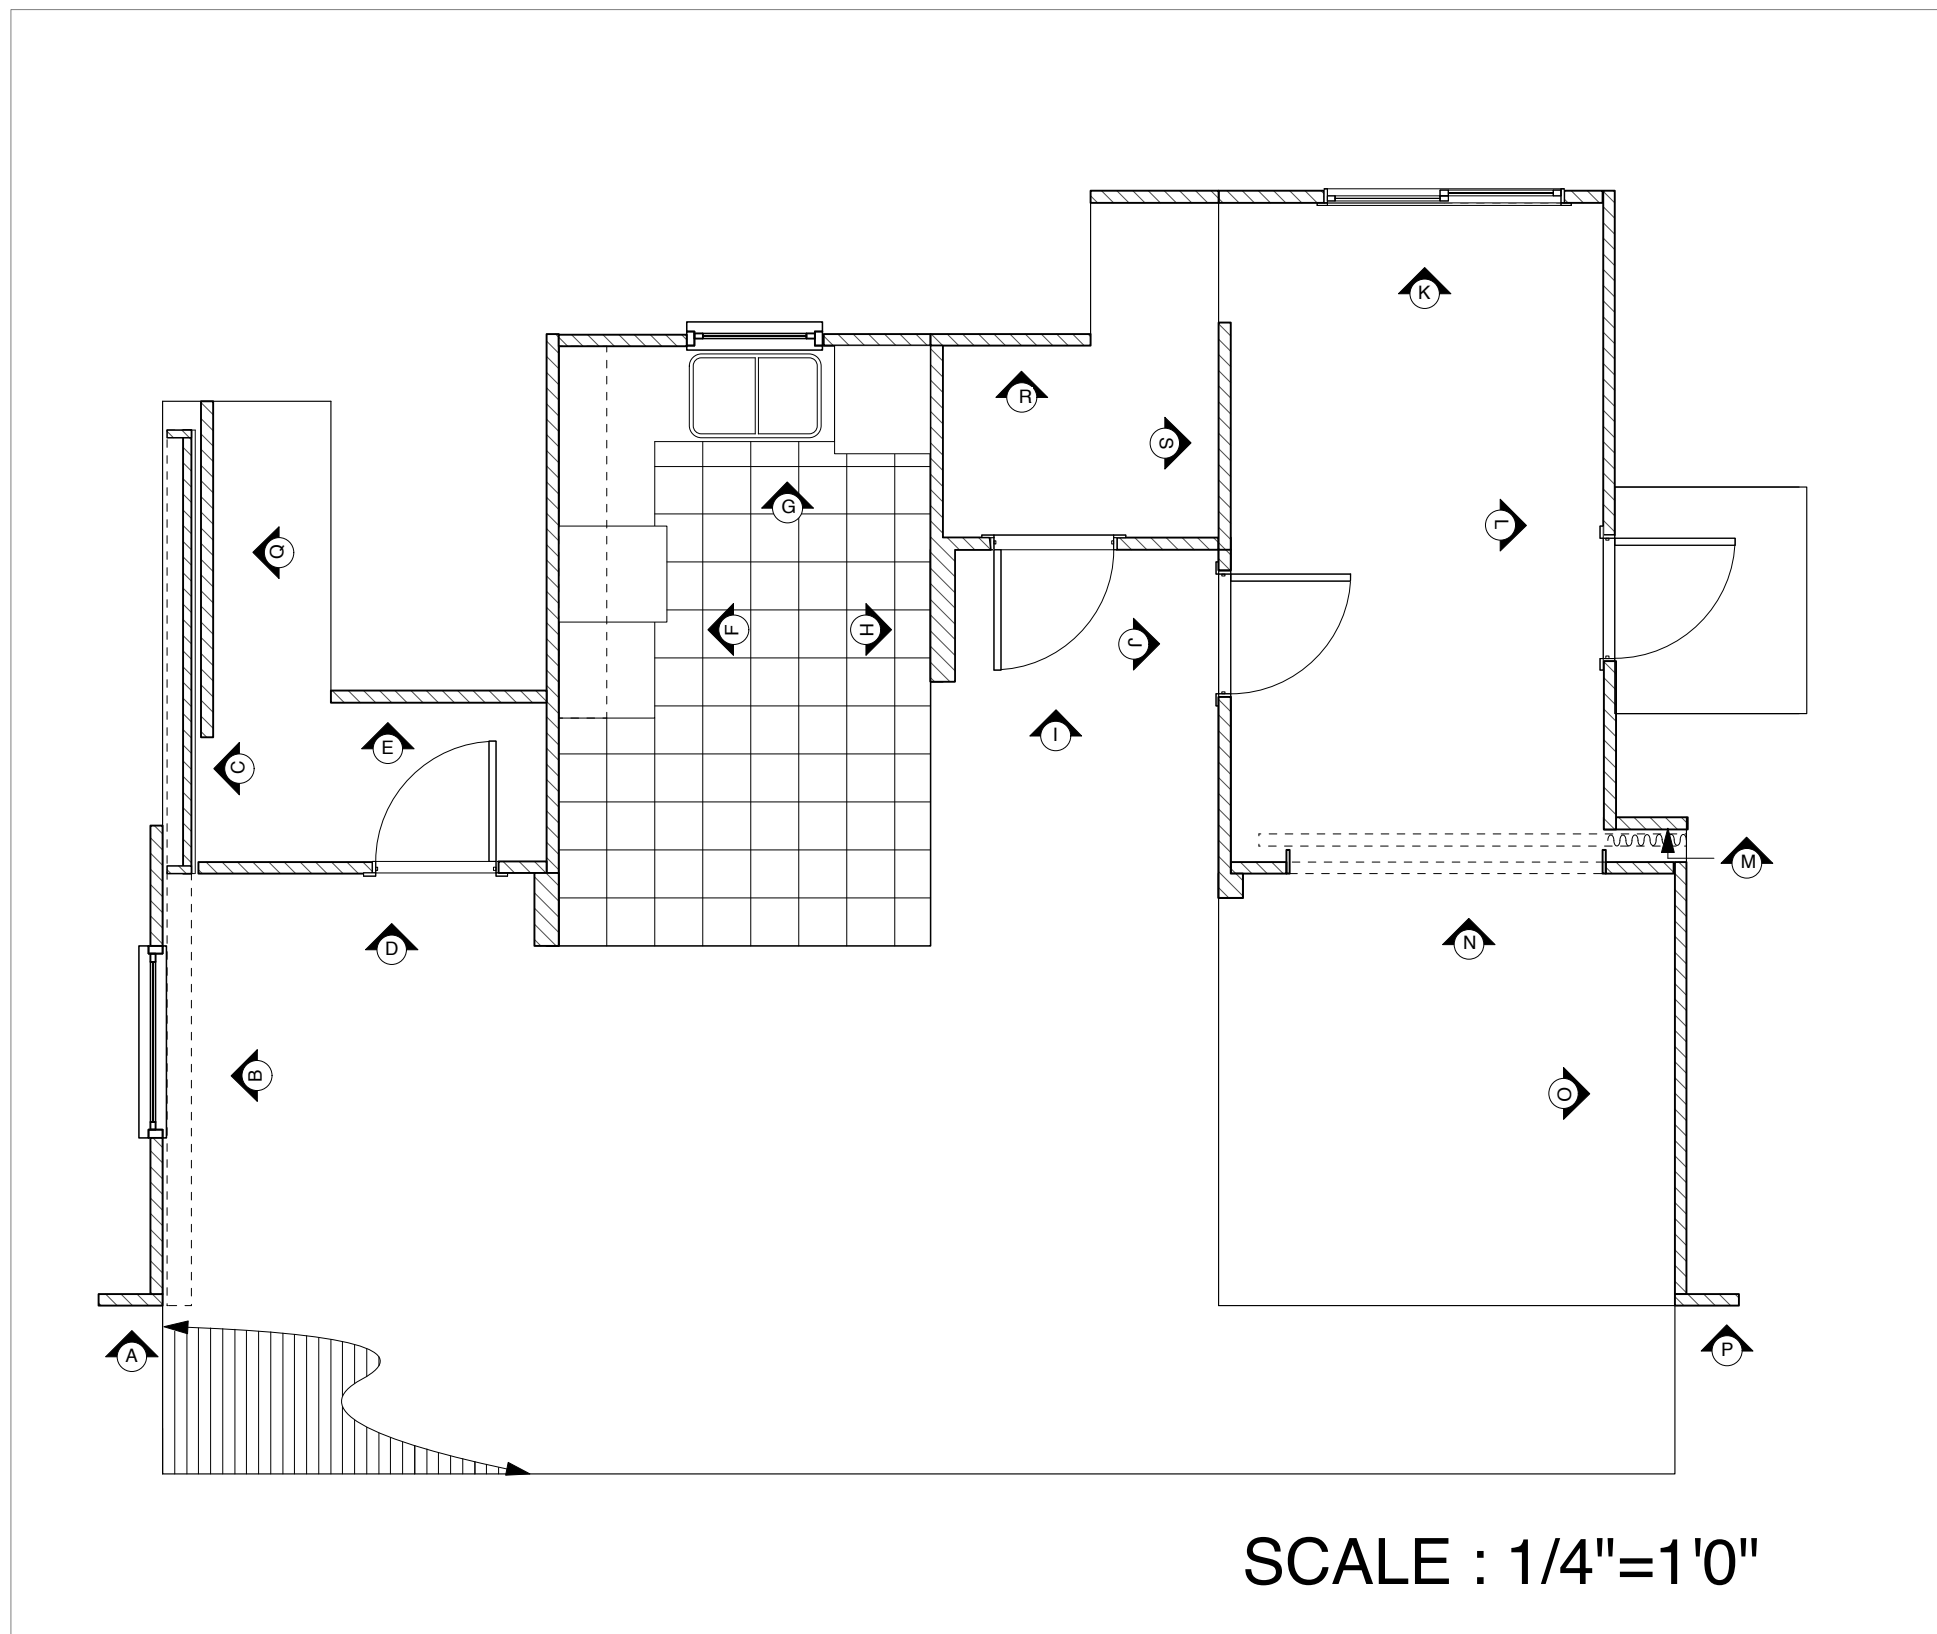

F2M	
New York Stage and Film	
Directed By: Maria Mileaf	Scene Design By: Neil Patel
PAGE: 1	GROUND PLAN & SECTION AA
Scale: 1/2" = 1'-0"	Drawn By: YOON CHOI
06/10/2011	SD: 2067
FROM THE STUDIO OF NEIL PATEL 17 West 20th St., #6, New York, NY, 10011 C. 917.714.8704 / neilpatel@mac.com	

F2M		
New York Stage and Film		
Directed By: Maria Mileaf		Scene Design By: Neil Patel
PAGE: 2	Front Elevation	OF: 6
Scale: 1/2" = 1'-0"		Drawn By: YOON CHOI
06/10/2011	SD: 2067	FROM THE STUDIO OF NEIL PATEL 17 West 20th St., #6, New York, NY 10011 C. 917.714.8704 / neilpatel@mac.com

F2M		
New York Stage and Film		
Directed By: Maria Mileaf		Scene Design By: Neil Patel
PAGE: 3	DECK PLAN	OF: 6
Scale: 1/2" = 1'-0"		Drawn By: YOON CHOI
06/10/2011	FROM THE STUDIO OF NEIL PATEL 17 West 20th St., #6, New York, NY, 10011 C. 917.714.8704 / neilpatel@nyc.com	S.D. 2067

A VIEW A
RETURN WALL

B VIEW B
THERAPIST'S OFFICE WALL

C VIEW C
SLIDING PANEL APT WALL

D VIEW D

E VIEW E

F VIEW F
BRICK KITCHEN WALL

G VIEW G

H VIEW H