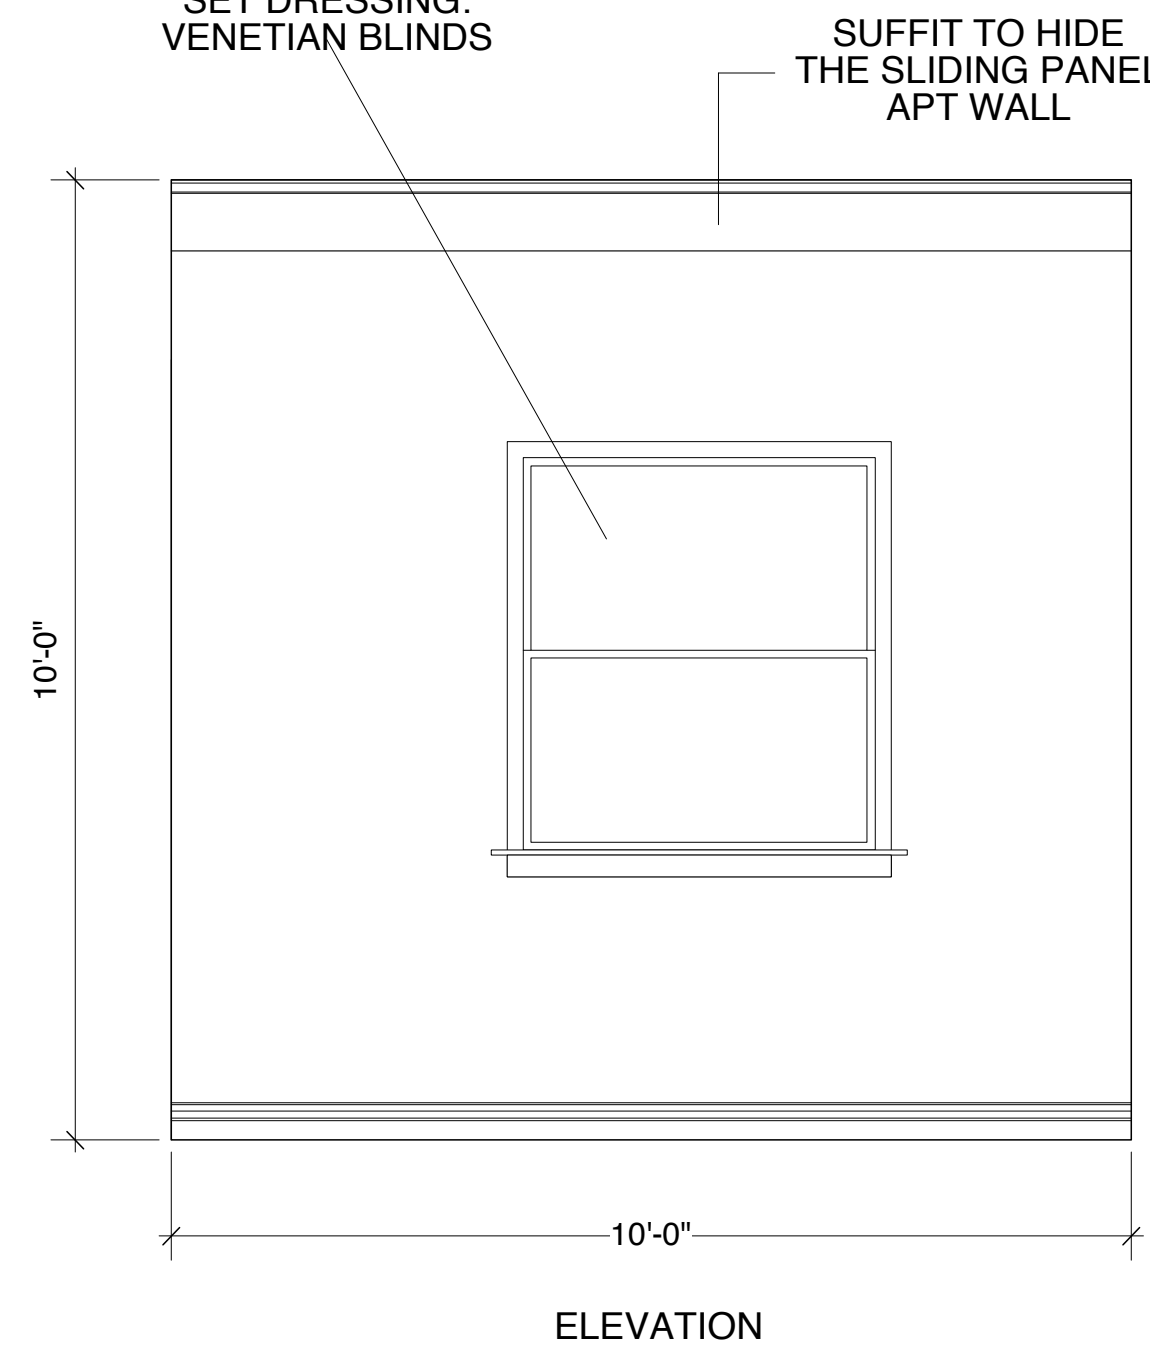

F2M		
New York Stage and Film		
Directed By: Maria Mileaf		Scene Design By: Neil Patel
PAGE: 2	Front Elevation	OF: 6
Scale: 1/2" = 1'-0"		Drawn By: YOON CHOI
06/10/2011	SD: 2067	FROM THE STUDIO OF NEIL PATEL 17 West 20th St., #6, New York, NY 10011 C. 917.714.8704 / neilpatel@mac.com

F2M		
New York Stage and Film		
Directed By: Maria Mileaf		Scene Design By: Neil Patel
PAGE: 3	DECK PLAN	OF: 6
Scale: 1/2" = 1'-0"		Drawn By: YOON CHOI
06/10/2011	FROM THE STUDIO OF NEIL PATEL 17 West 20th St., #6, New York, NY, 10011 C. 917.714.8704 / neilpatel@nyc.com	S.D. 2067

A VIEW A
RETURN WALL

B VIEW B
THERAPIST'S OFFICE WALL

C VIEW C
SLIDING PANEL APT WALL

D VIEW D

E VIEW E

F VIEW F
BRICK KITCHEN WALL

G VIEW G

H VIEW H