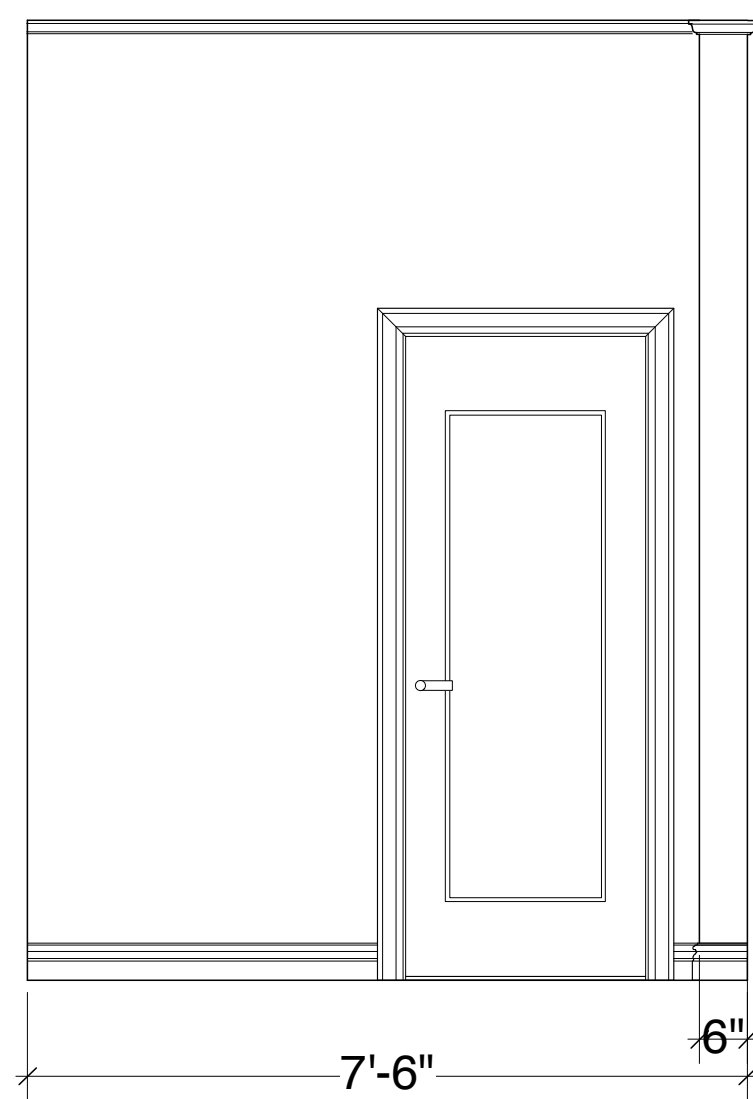

F2M		
New York Stage and Film		
Directed By: Maria Mileaf		Scene Design By: Neil Patel
PAGE: 2	Front Elevation	OF: 6
Scale: 1/2" = 1'-0"		Drawn By: YOON CHOI
06/10/2011	SD: 2067	FROM THE STUDIO OF NEIL PATEL 17 West 20th St., #6, New York, NY 10011 C. 917.714.8704 / neilpatel@mac.com

F2M		
New York Stage and Film		
Directed By: Maria Mileaf		Scene Design By: Neil Patel
PAGE: 3	DECK PLAN	OF: 6
Scale: 1/2" = 1'-0"		Drawn By: YOON CHOI
06/10/2011	FROM THE STUDIO OF NEIL PATEL 17 West 20th St., #6, New York, NY, 10011 C. 917.714.8704 / neilpatel@nyc.com	S.D. 2067

A VIEW A
RETURN WALL

B VIEW B
THERAPIST'S OFFICE WALL

C VIEW C
SLIDING PANEL APT WALL

D VIEW D

E VIEW E

F VIEW F
BRICK KITCHEN WALL

G VIEW G

H VIEW H