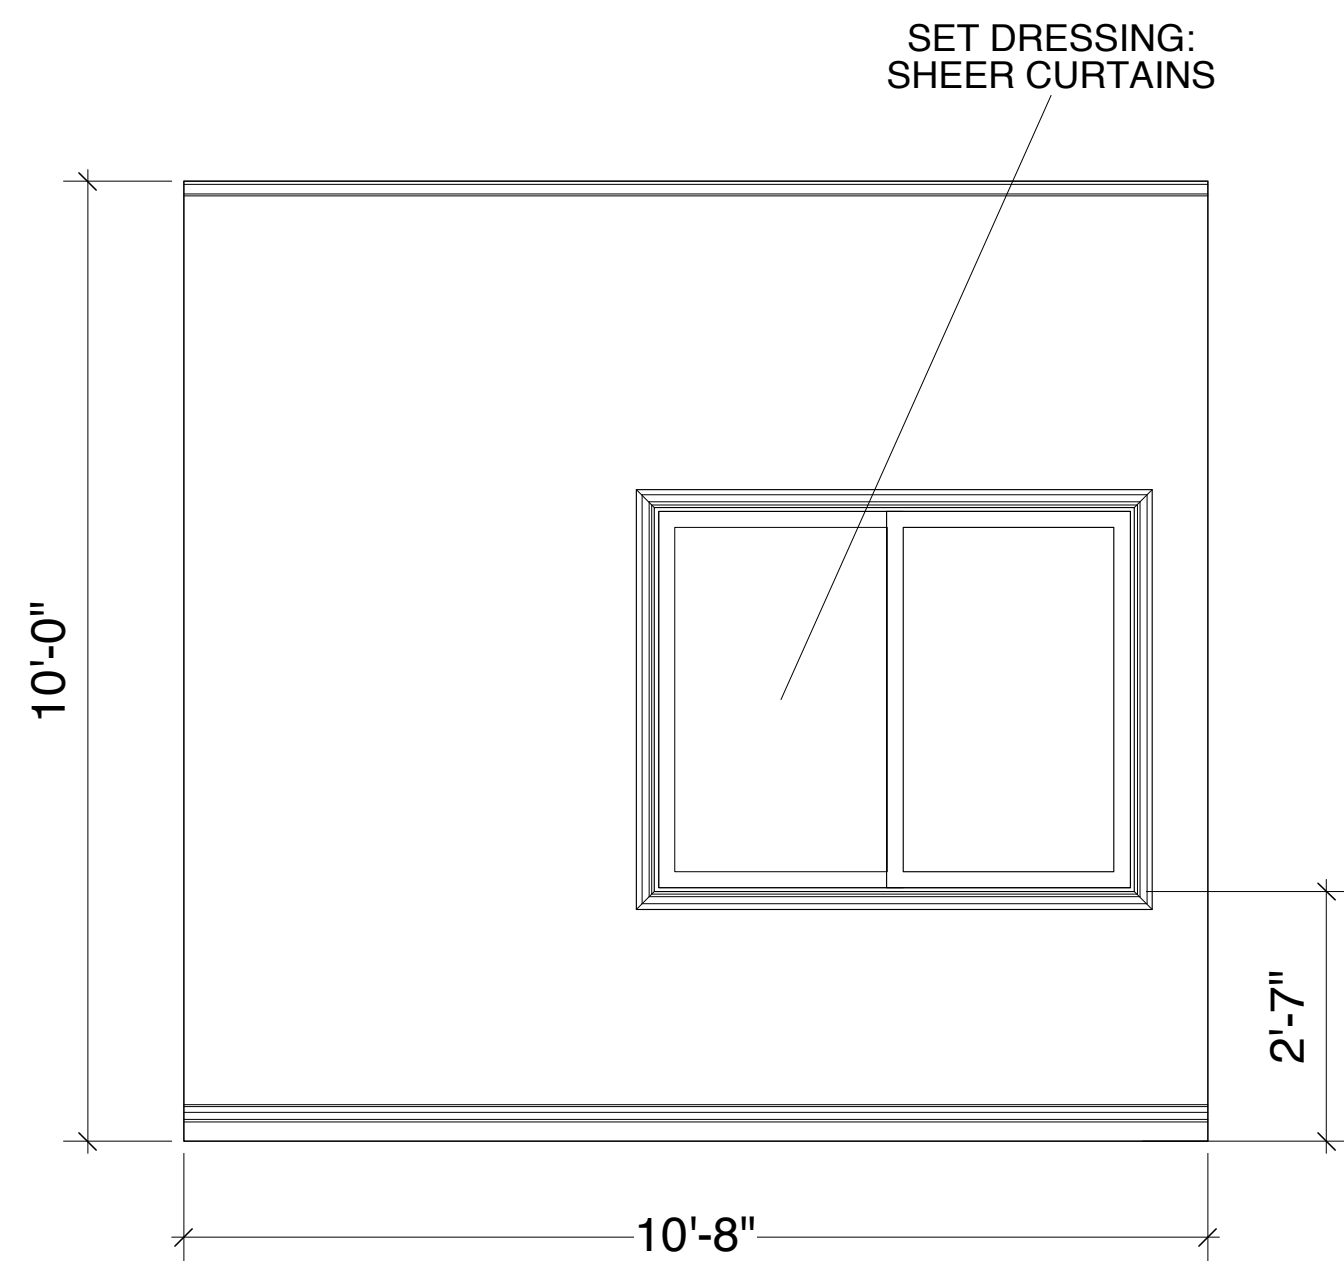

K VIEW K
HOTEL SLIDING WINDOW