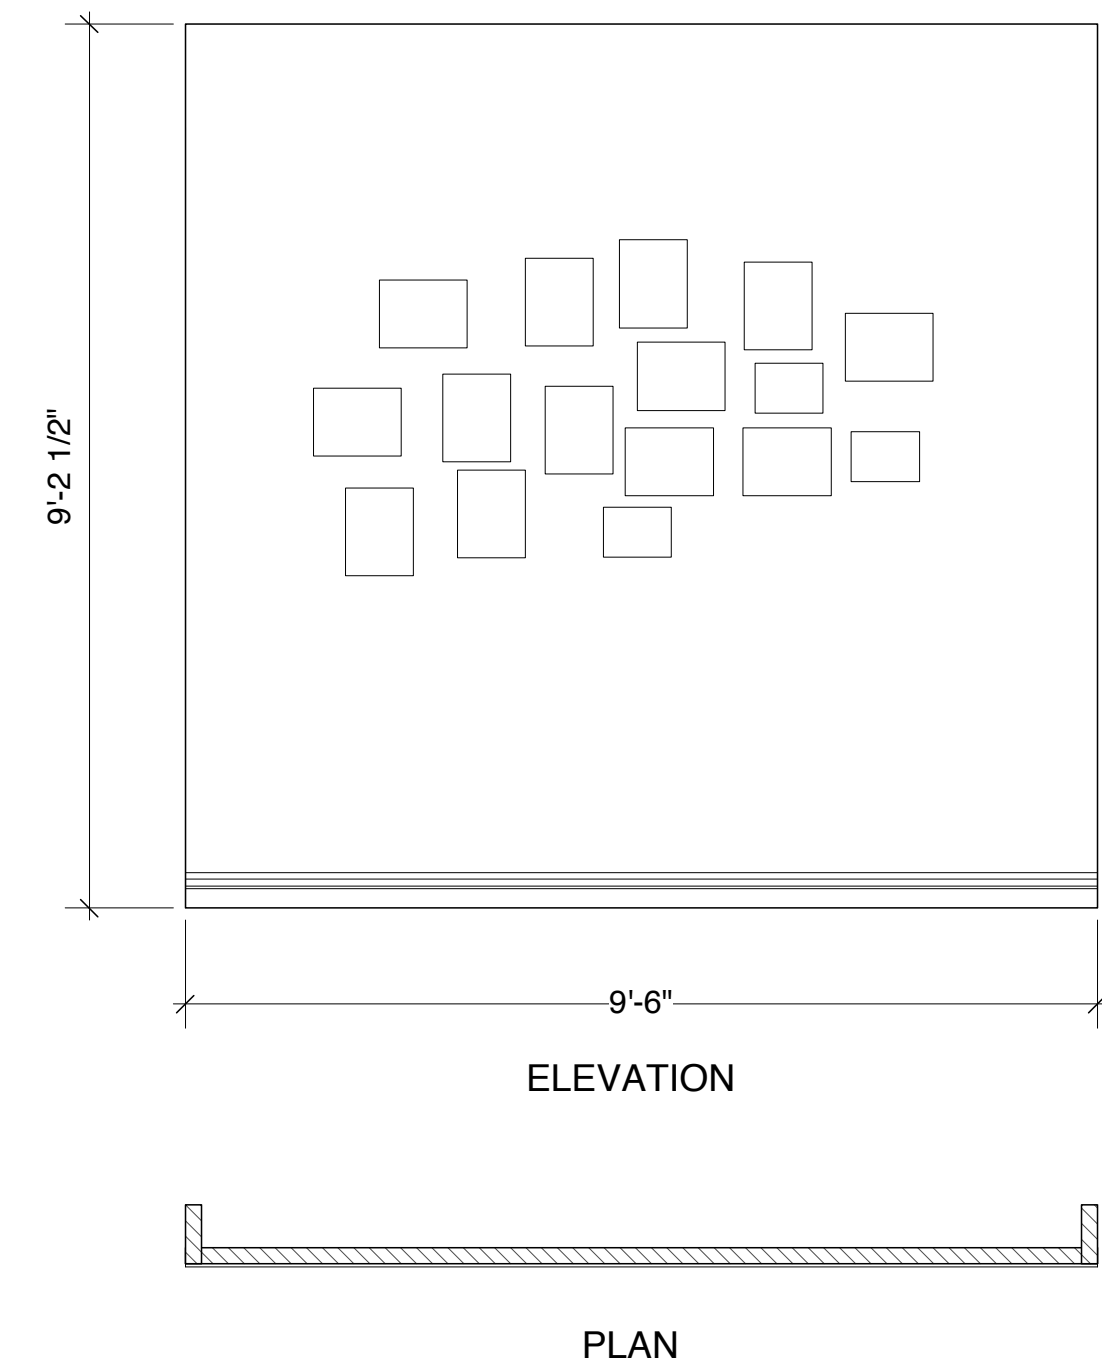

F2M		
New York Stage and Film		
Directed By: Maria Mileaf		Scene Design By: Neil Patel
PAGE: 2	Front Elevation	OF: 6
Scale: 1/2" = 1'-0"		Drawn By: YOON CHOI
06/10/2011	SD: 2067	FROM THE STUDIO OF NEIL PATEL 17 West 20th St., #6, New York, NY 10011 C. 917.714.8704 / neilpatel@mac.com

F2M		
New York Stage and Film		
Directed By: Maria Mileaf		Scene Design By: Neil Patel
PAGE: 3	DECK PLAN	OF: 6
Scale: 1/2" = 1'-0"		Drawn By: YOON CHOI
06/10/2011	FROM THE STUDIO OF NEIL PATEL 17 West 20th St., #6, New York, NY, 10011 C. 917.714.8704 / neilpatel@nyc.com	S.D. 2067

A VIEW A
RETURN WALL

B VIEW B
THERAPIST'S OFFICE WALL

C VIEW C
SLIDING PANEL APT WALL

D VIEW D

E VIEW E

F VIEW F
BRICK KITCHEN WALL

G VIEW G

H VIEW H