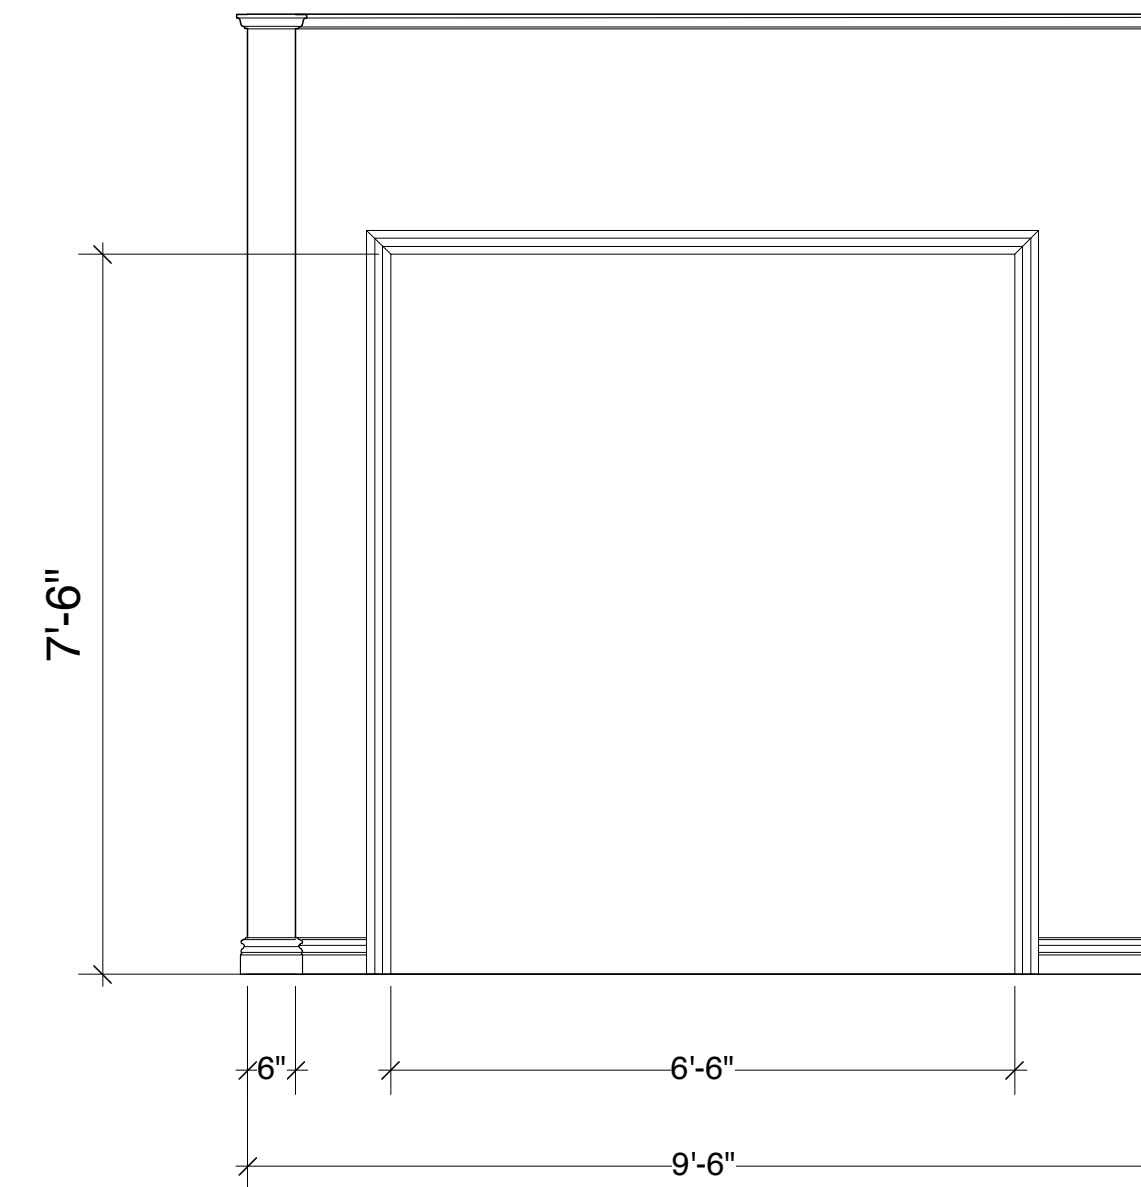

J VIEW J

K VIEW K
HOTEL SLIDING WINDOW

L VIEW L
HOTEL BATHROOM DOOR WALL

M VIEW M

N VIEW N

O VIEW O

P VIEW P
RETURN WALL

F2M	
New York Stage and Film	
Directed By: Maria Mileaf	Scene Design By: Neil Patel
PAGE: 5	OF: 6
Wall Elevation 2	
Scale: 1/2" = 1'-0"	Drawn By: YOON CHOI
06/10/2011	FROM THE STUDIO OF NEIL PATEL 17 West 20th St., #6, New York, NY, 10011 C. 917.714.8704 / neilpatel@mac.com