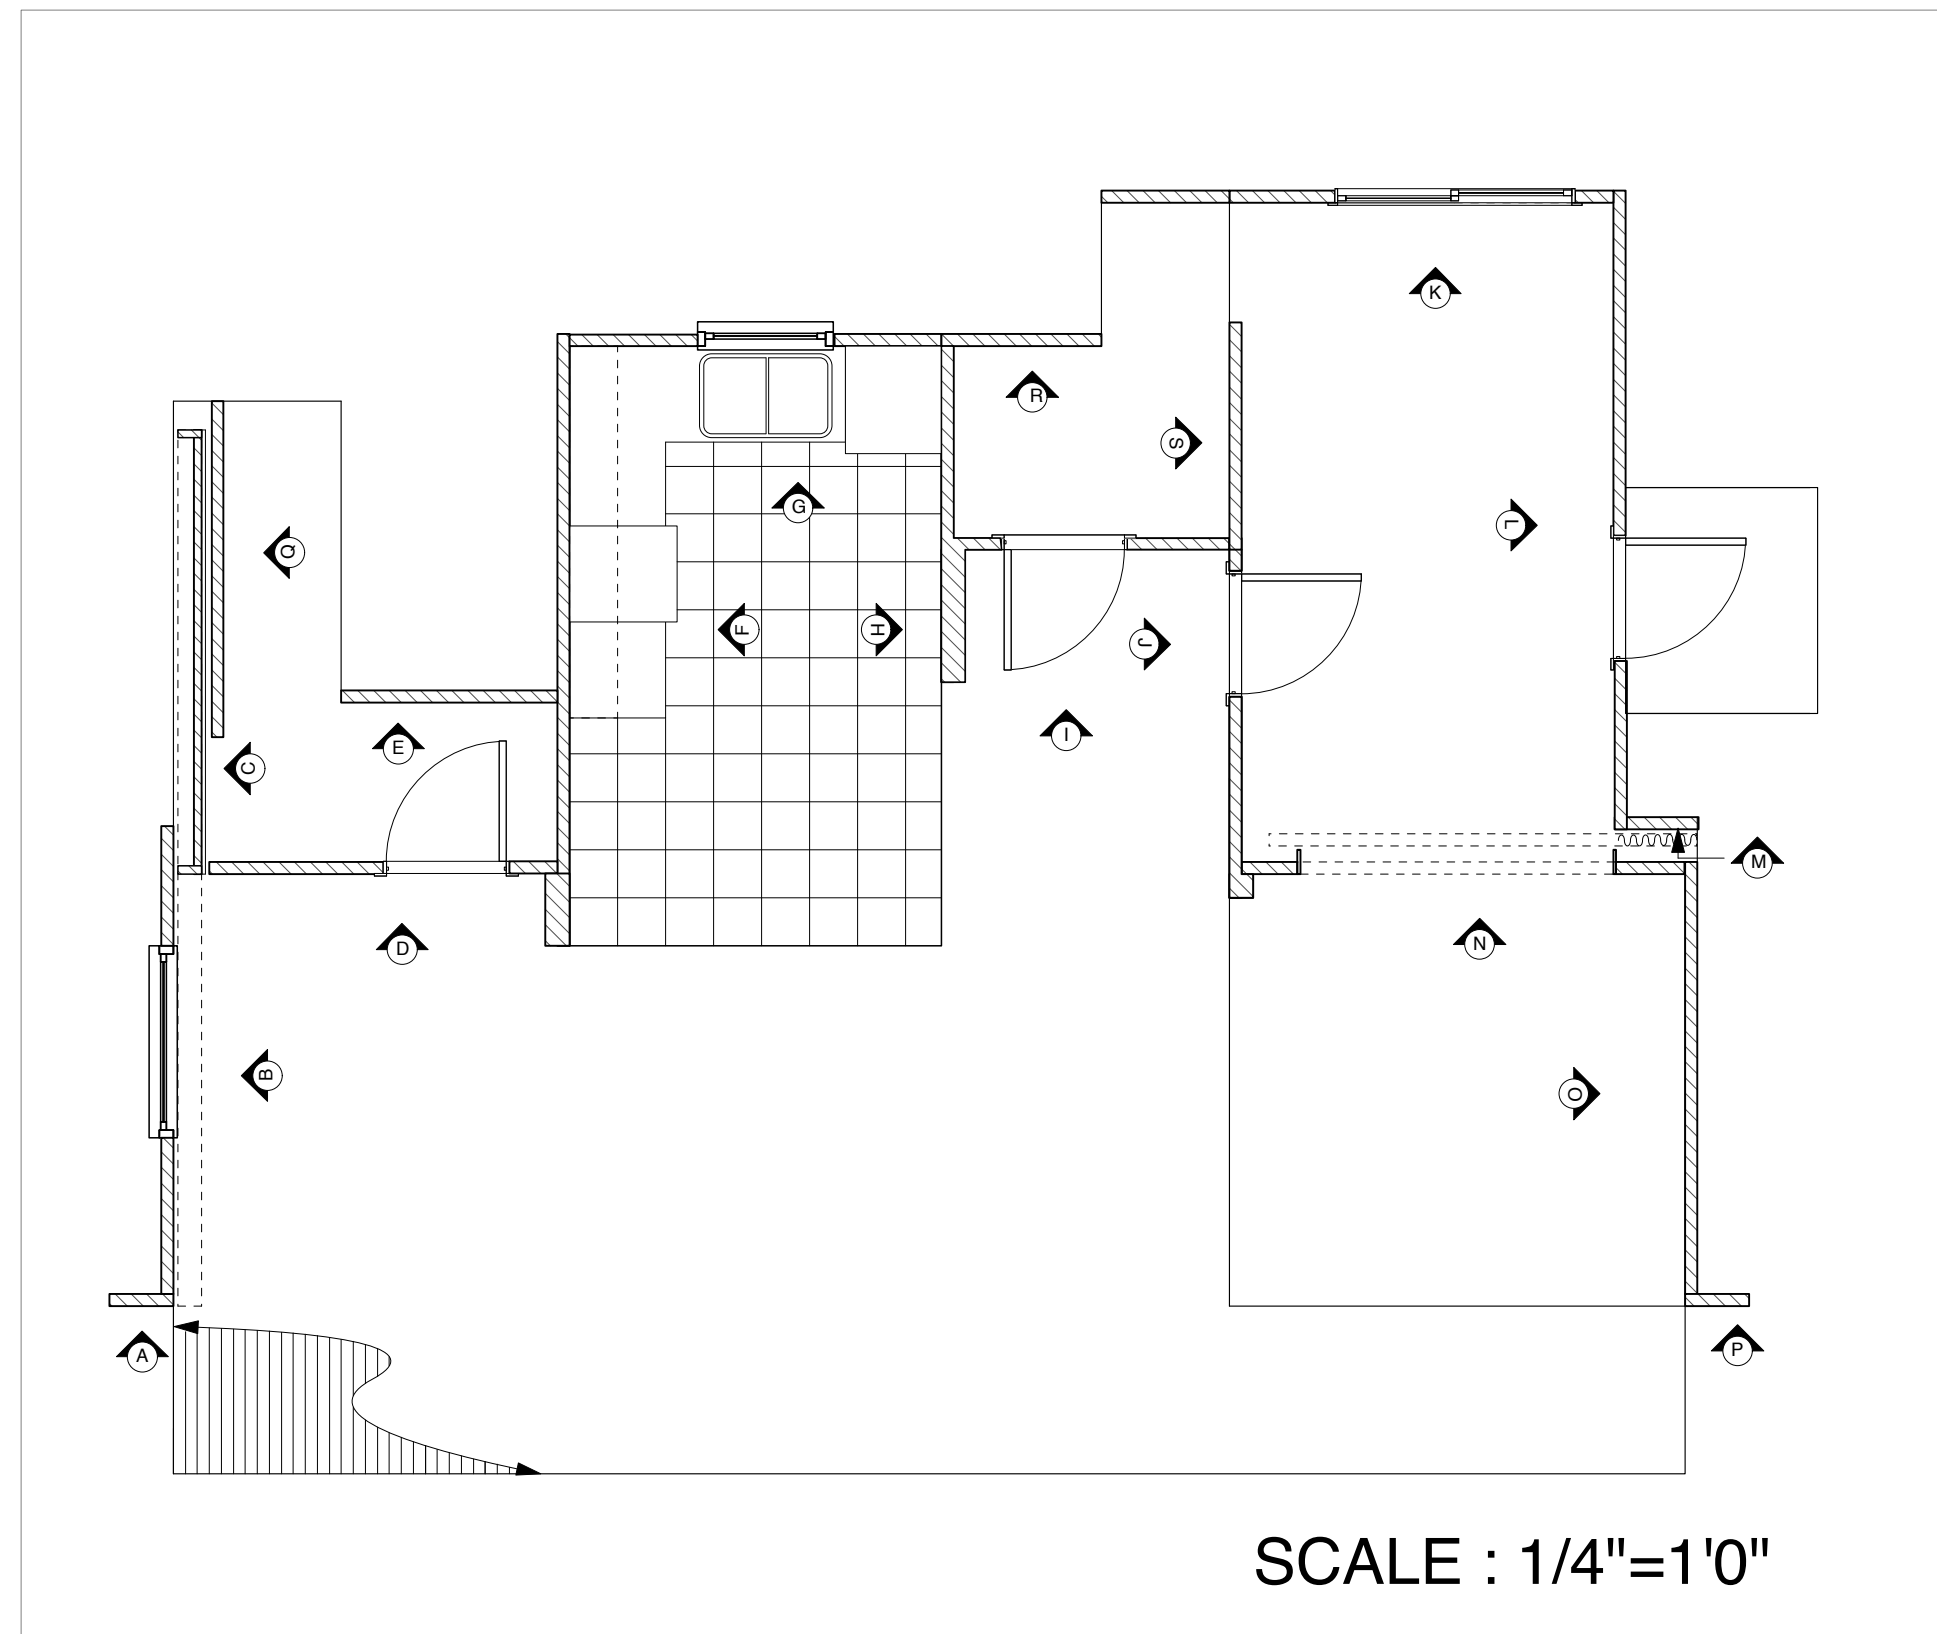

A VIEW A
RETURN WALL

B VIEW B
THERAPIST'S OFFICE WALL

C VIEW C
SLIDING PANEL APT WALL

D VIEW D

E VIEW E

F VIEW F
BRICK KITCHEN WALL

G VIEW G

H VIEW H

F2M	
New York Stage and Film	
Directed By: Maria Mileaf	Scene Design By: Neil Patel
PAGE: 4	OF: 6
Wall Elevation 1	
Scale: 1/2" = 1'-0"	Drawn By: YOON CHOI
06/10/2011	FROM THE STUDIO OF NEIL PATEL 17 West 20th St., #6, New York, NY, 10011 C. 917.714.8704 / neilpatel@nyc.com

F2M	
New York Stage and Film	
Directed By: Maria Mileaf	Scene Design By: Neil Patel
PAGE: 5	OF: 6
Wall Elevation 2	
Scale: 1/2" = 1'-0"	Drawn By: YOON CHOI
06/10/2011	FROM THE STUDIO OF NEIL PATEL 17 West 20th St., #6, New York, NY, 10011 C. 917.714.8704 / neilpatel@mac.com