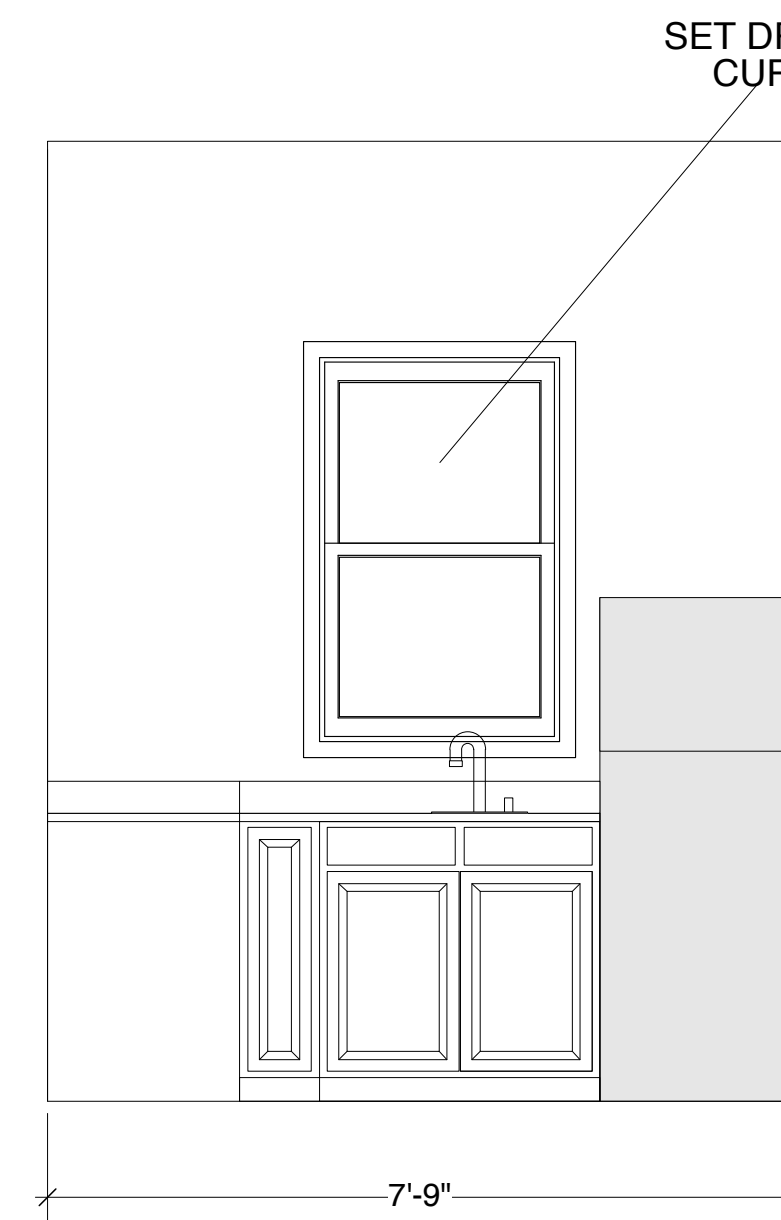

A VIEW A
RETURN WALL

B VIEW B
THERAPIST'S OFFICE WALL

C VIEW C
SLIDING PANEL APT WALL

D VIEW D

E VIEW E

F VIEW F
BRICK KITCHEN WALL

G VIEW G

H VIEW H

F2M	
New York Stage and Film	
Directed By: Maria Mileaf	Scene Design By: Neil Patel
PAGE: 4	OF: 6
Wall Elevation 1	
Scale: 1/2" = 1'-0"	Drawn By: YOON CHOI
06/10/2011	FROM THE STUDIO OF NEIL PATEL 17 West 20th St., #6, New York, NY, 10011 C. 917.714.8704 / neilpatel@nyc.com