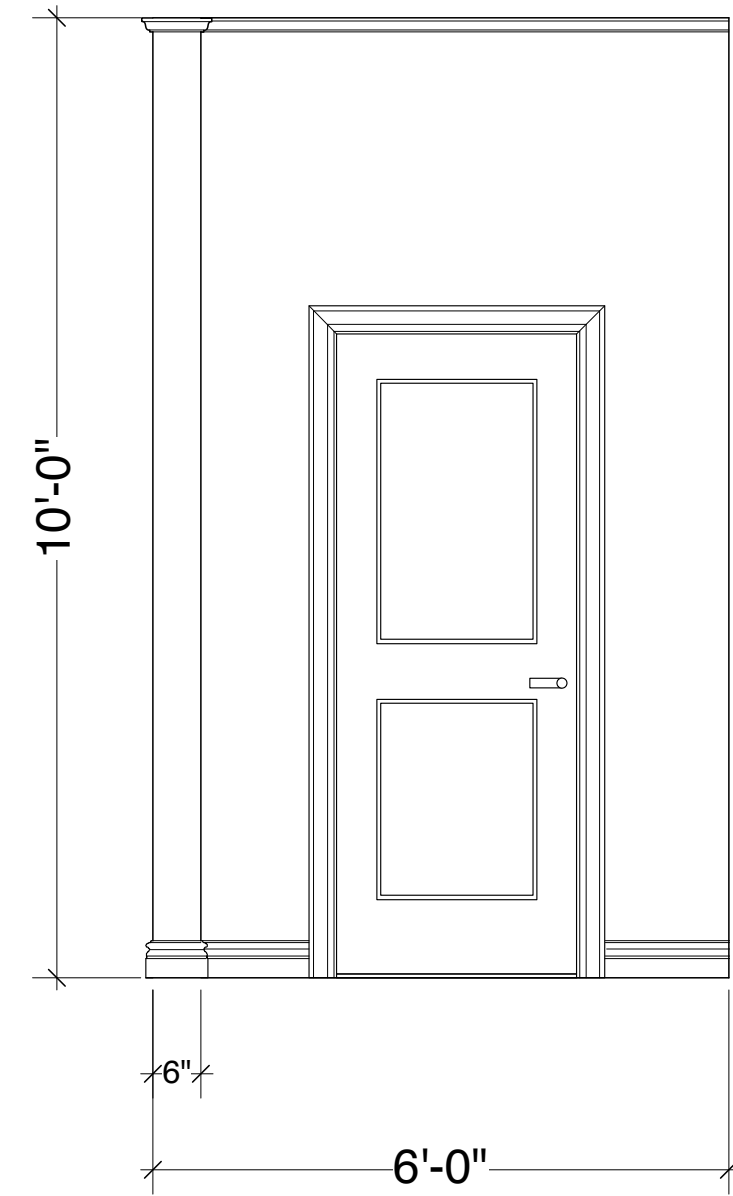

A VIEW A
RETURN WALL

B VIEW B
THERAPIST'S OFFICE WALL

C VIEW C
SLIDING PANEL APT WALL

D VIEW D

E VIEW E

F VIEW F
BRICK KITCHEN WALL

G VIEW G

H VIEW H

F2M	
New York Stage and Film	
Directed By: Maria Mileaf	Scene Design By: Neil Patel
PAGE: 4	OF: 6
Wall Elevation 1	
Scale: 1/2" = 1'-0"	Drawn By: YOON CHOI
06/10/2011	FROM THE STUDIO OF NEIL PATEL 17 West 20th St., #6, New York, NY, 10011 C. 917.714.8704 / neilpatel@nyc.com