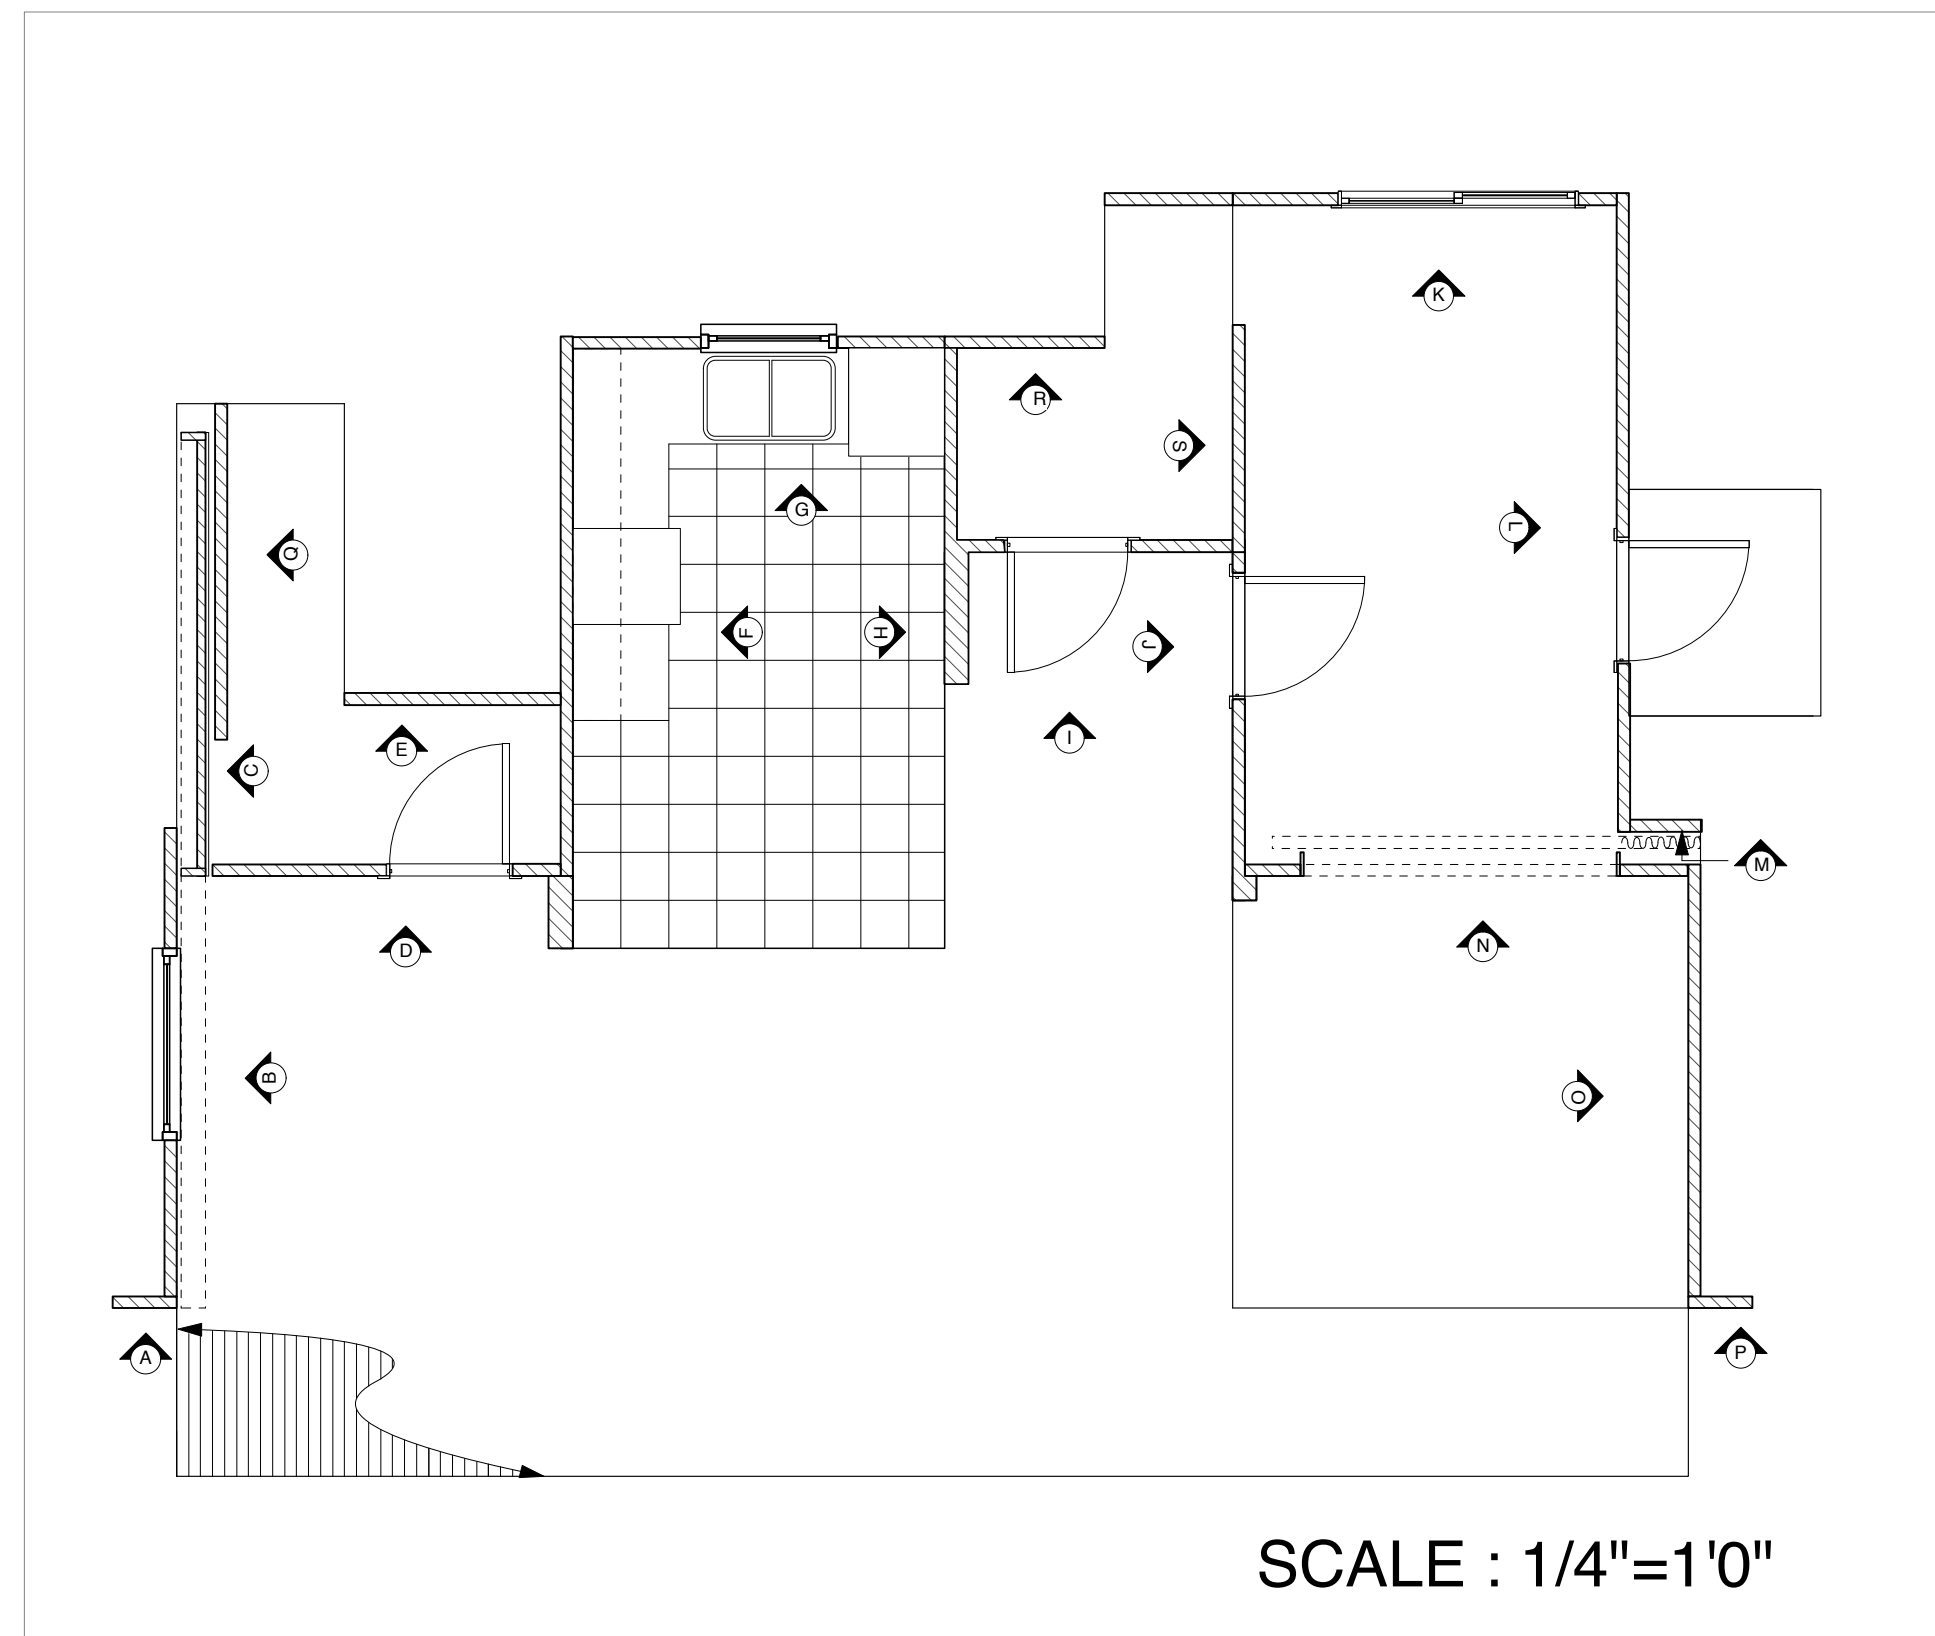

A VIEW A
RETURN WALL

B VIEW B
THERAPIST'S OFFICE WALL

C VIEW C
SLIDING PANEL APT WALL

D VIEW D

E VIEW E

F VIEW F
BRICK KITCHEN WALL

G VIEW G

H VIEW H

F2M	
New York Stage and Film	
Directed By: Maria Mileaf	Scene Design By: Neil Patel
PAGE: 4	OF: 6
Wall Elevation 1	
Scale: 1/2" = 1'-0"	Drawn By: YOON CHOI
06/10/2011	FROM THE STUDIO OF NEIL PATEL 17 West 20th St., #6, New York, NY, 10011 C. 917.714.8704 / neilpatel@nyc.com

I VIEW I
APT FRONT DOOR

J VIEW J

K VIEW K
HOTEL SLIDING WINDOW

L VIEW L
HOTEL BATHROOM DOOR WALL

M VIEW M

N VIEW N

O VIEW O

P VIEW P
RETURN WALL

F2M	
New York Stage and Film	
Directed By: Maria Mileaf	Scene Design By: Neil Patel
PAGE: 5	OF: 6
Wall Elevation 2	
Scale: 1/2" = 1'-0"	Drawn By: YOON CHOI
06/10/2011	FROM THE STUDIO OF NEIL PATEL 17 West 20th St., #6, New York, NY, 10011 C. 917.714.8704 / neilpatel@mac.com