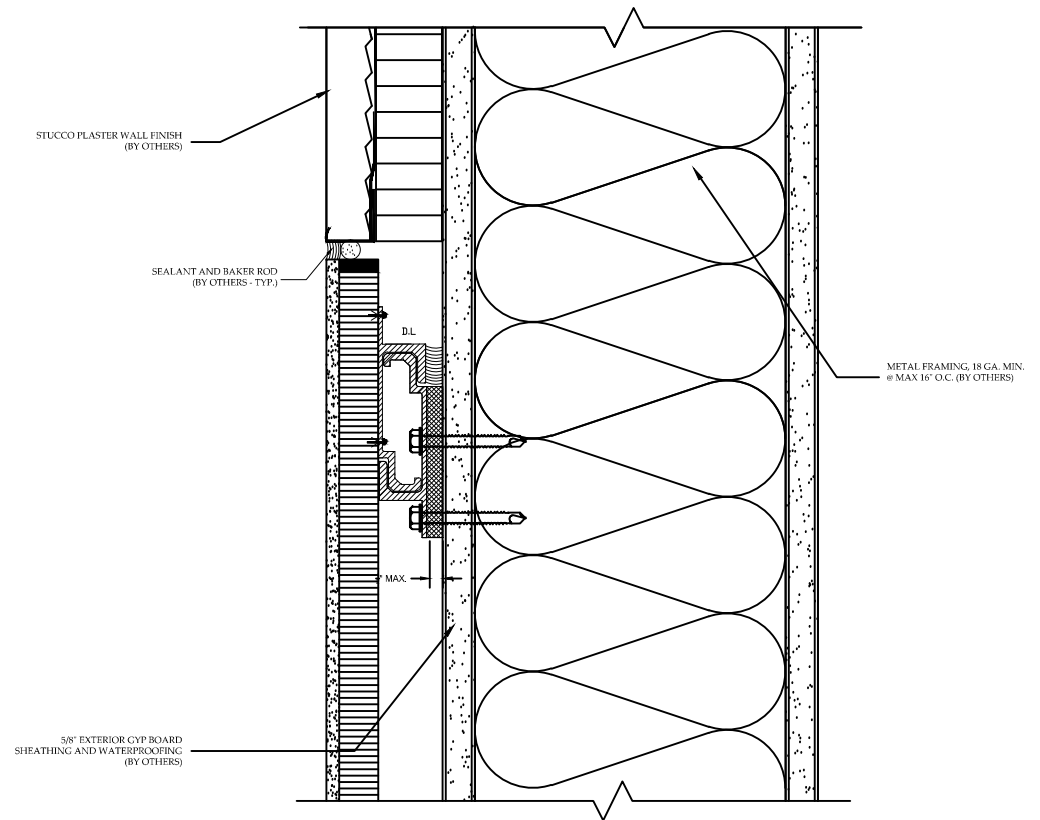

TYPICAL TC STONE PANEL JOINT

TC STONE PANEL JOINT DETAIL  
AT STUCCO WALL

DETAIL: TC-06

TYPE: TYPICAL PANEL JOINT

2030 Irving Blvd. Dallas, Texas 75207  
Office: 214.749.0999 Fax: 214.742.2804  
Website: www.terracorepanels.com