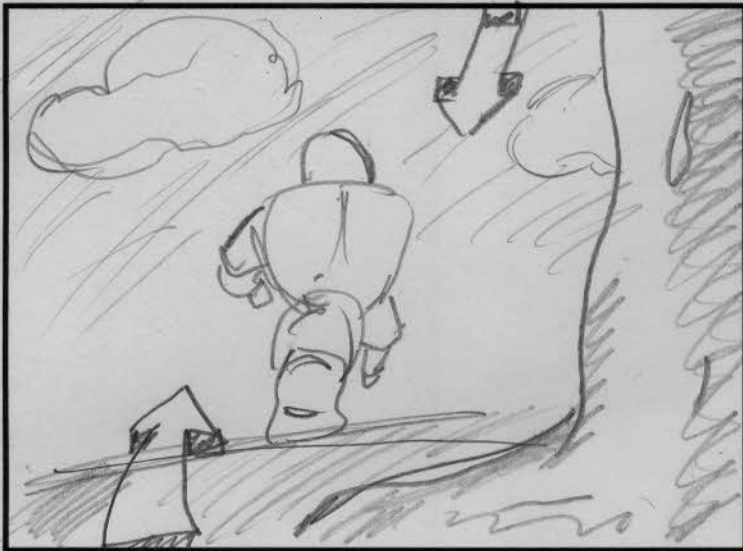

Project:

Page:

Scene:  
 Panel: CS Down word

Enter Jogging men

Scene:  
 Panel: Runner Runs  
 past the  
 L.A.S.

Scene: CS  
 Panel:  
 Runner  
 Running

Artist:

Project:

Page:

Scene:  
Panel:

CS Showmy Blader  
go past at full speed  
out of control

Scene: Full Shot  
Panel: Tracking Shot  
"Left 2 Right."

Camera tracking

Scene:  
Panel: Full Shot  
White Runner enters  
shot. Dog Barks and  
gets Runners Attention  
Runner goes Back  
and Pets Dog

Artist:

Project:

Page:

Scene:  
Panel: Low Angle Shot  
Shows Runner  
Petting Dog

Scene:  
Panel: Over the Shoulder  
Shot to Show  
Blader Camy from  
a distance at full  
speed

Scene:  
Panel: Full Shot to Show  
Collision of the  
2 Characters  
Runner gets up and  
collides