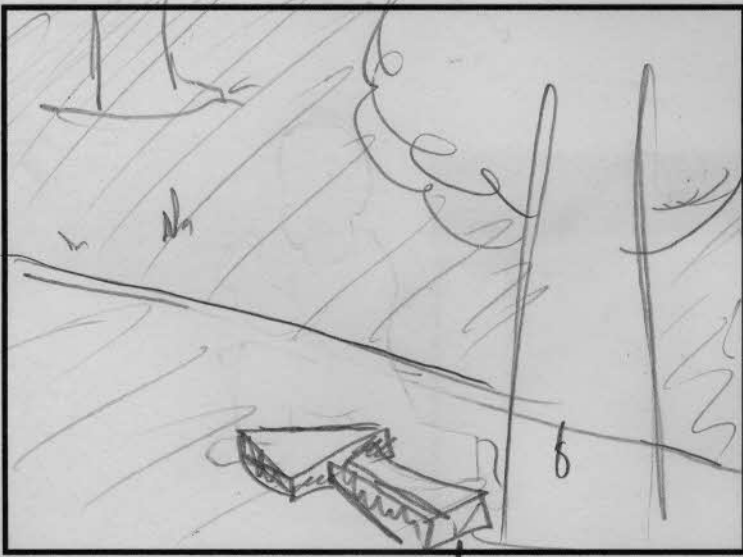

Project:

Page:

Scene:  
 Panel: CS Down word

Enter Jogging men

Scene:  
 Panel: Runner Runs  
 past the  
 L.A.S.

Scene: CS  
 Panel:  
 Runner  
 Running

Artist:

Project:

Page:

Scene:  
Panel:

CS Showmy Blader  
go past at full speed  
out of control

Scene: Full Shot  
Panel: Tracking Shot  
"Left 2 Right."

Camera tracking

Scene:  
Panel: Full Shot  
White Runner enters  
shot. Dog Barks and  
gets Runners Attention  
Runner goes Back  
and Pets Dog

Artist:

Project:

Page:

Scene:  
Panel: Low Angle Shot  
Shows Runner  
Petting Dog

Scene:  
Panel: Over the Shoulder  
Shot to Show  
Blader Camy from  
a distance at full  
speed

Scene:  
Panel: Full Shot to Show  
Collision of the  
2 Characters  
Runner gets up and  
collides