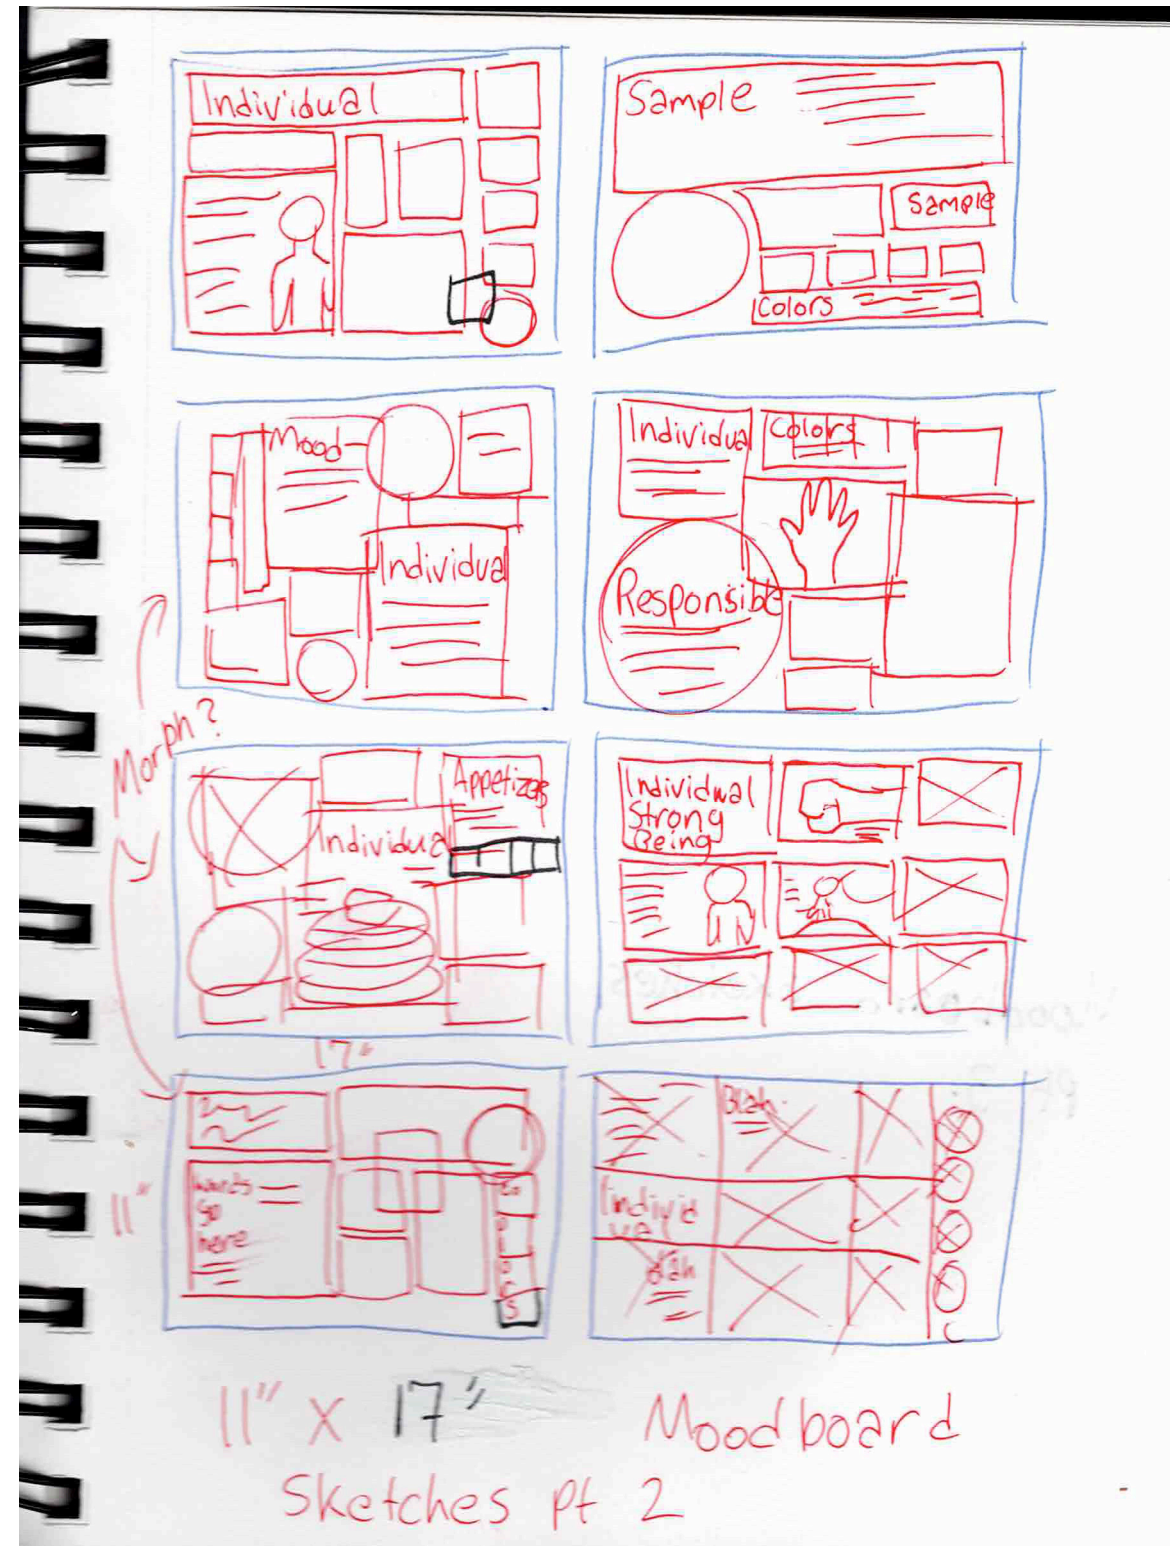

INDIVIDUAL

Susan Nava
COMD 2400
Moodboard

Sketches:

Single Being who's confident, strong, and willing to solve their strengths and weakness on themselves. Even if they look different to the rest of the group.

Susan Nava
COMD 2400

**“IT TAKES
NOTHING
TO JOIN THE
CROWD. IT
TAKES EV-
ERYTHING TO
STAND ALONE.”**

DENIM #131E3A	PRUSSIAN #003151	YALE #0E4C92	STEEL #4682B4	SKY #95C8D8
------------------	---------------------	-----------------	------------------	----------------