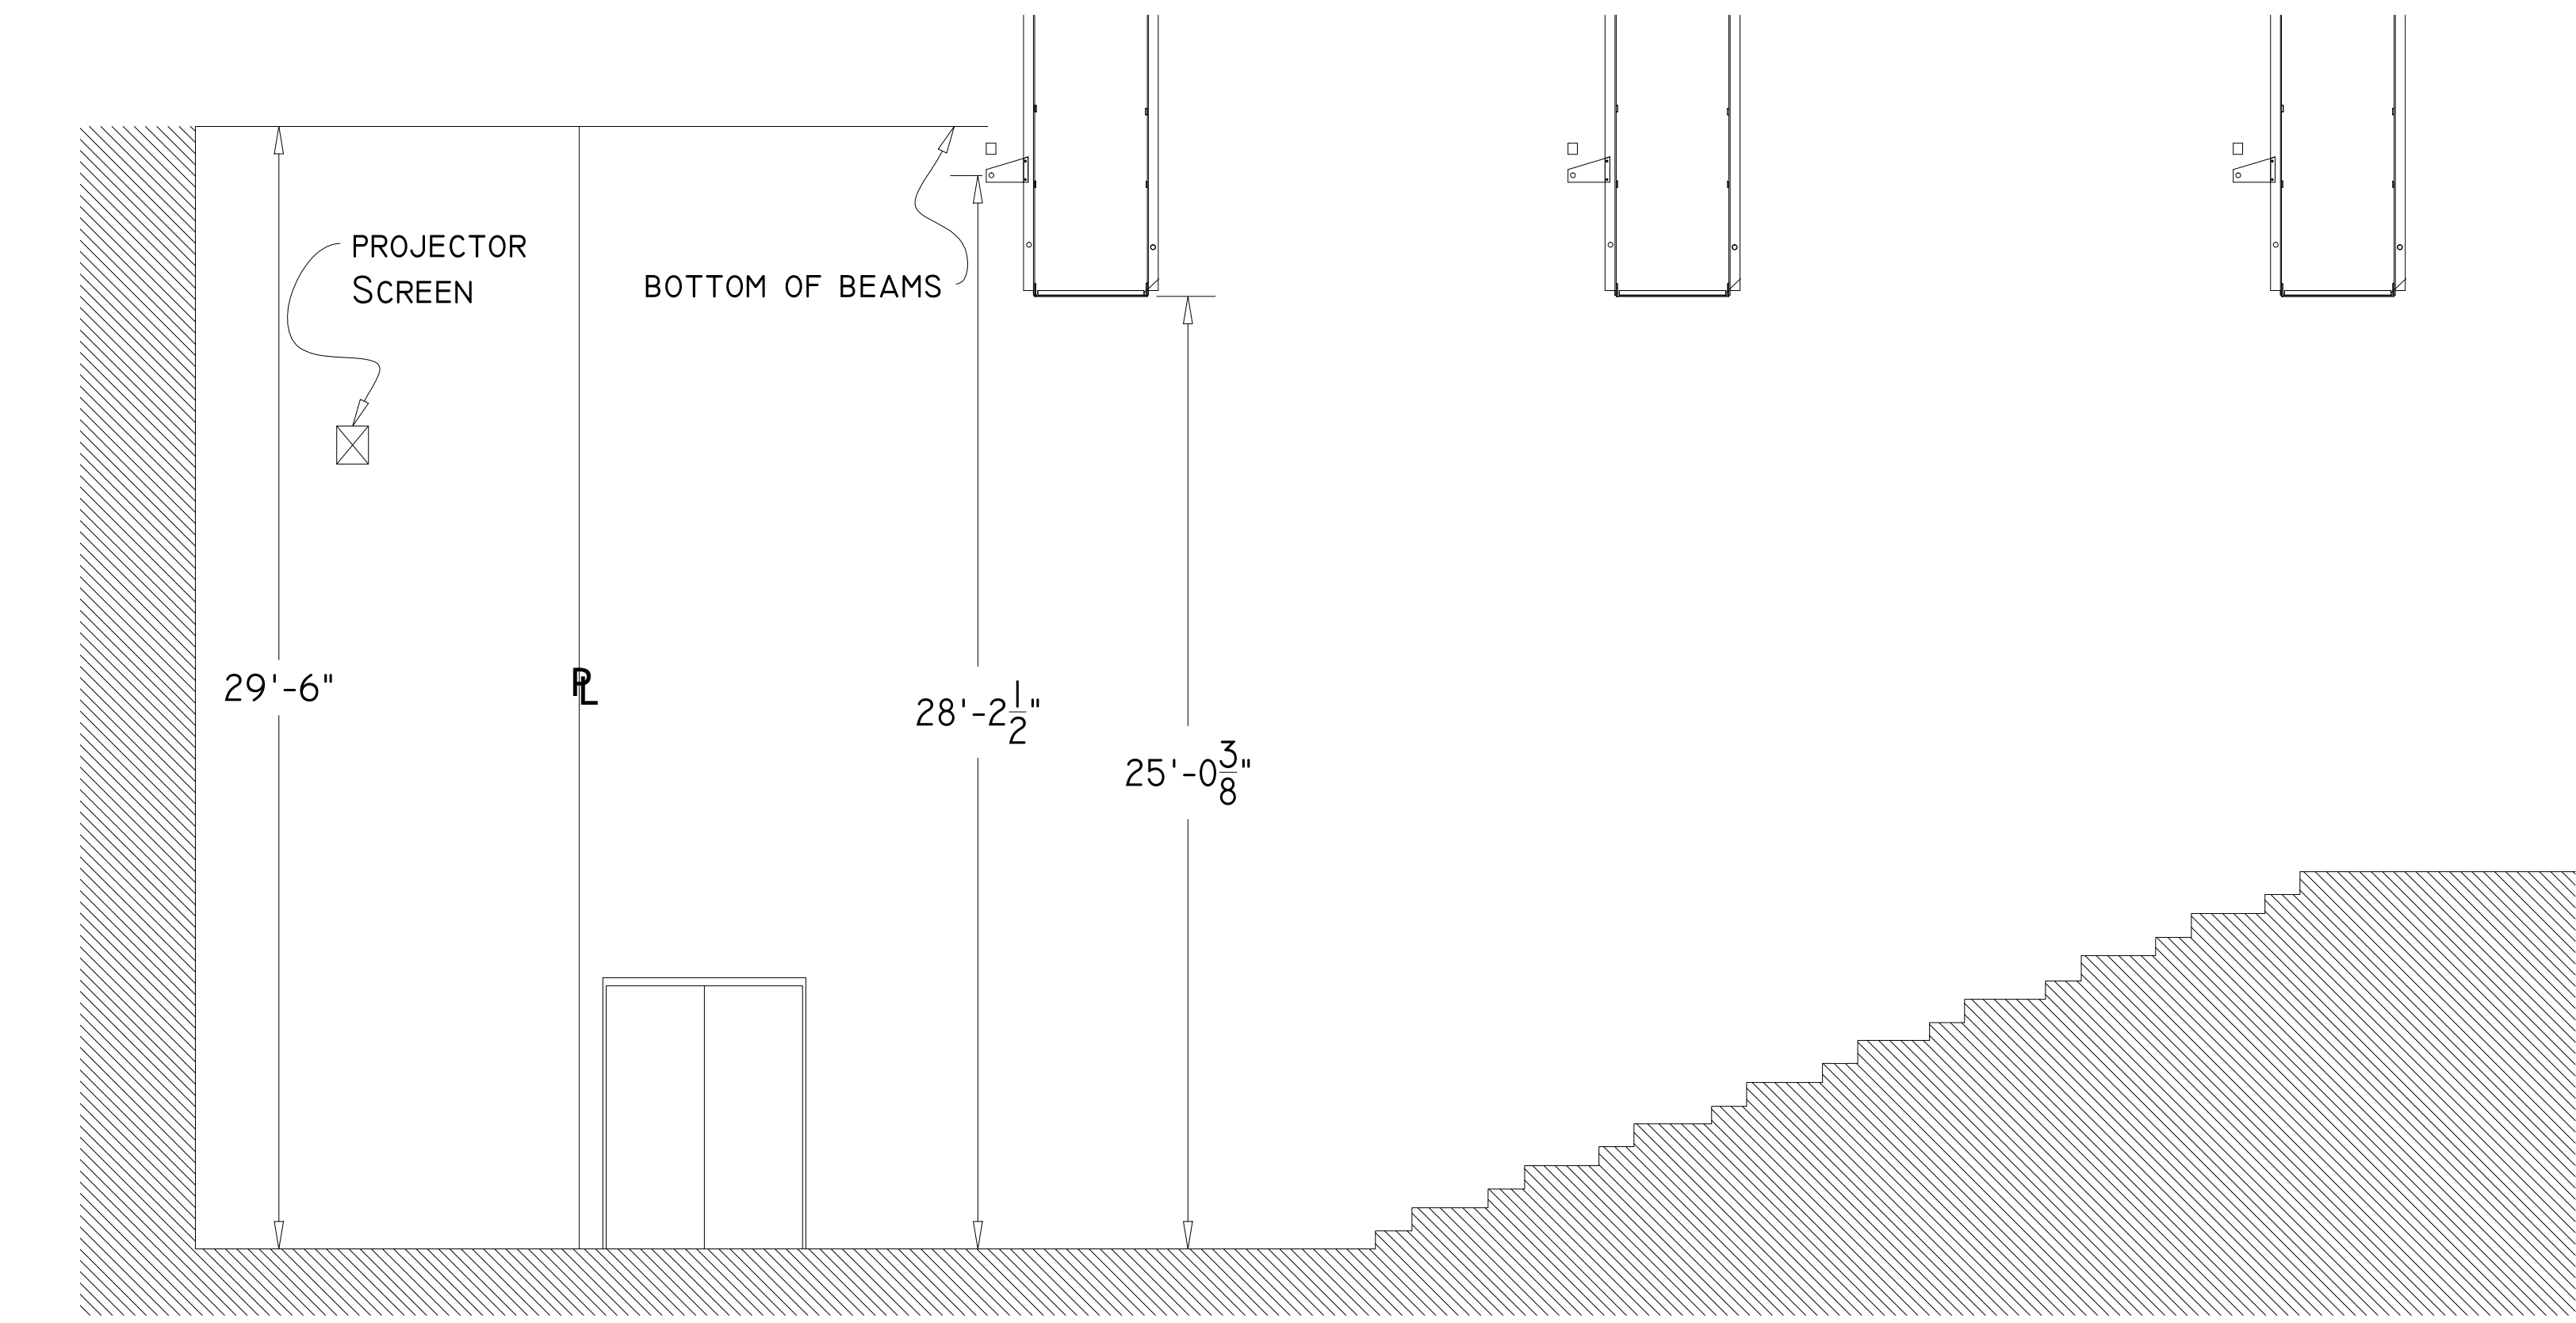

VOORHEES THEATRE

C:\USERS\JOHN MCCULLOUGH\DROPBOX\CITY TECH\THEATRE SPECS\VOORHEES THEATRE\NYCCT-VOORHEES THEATRE.DWG

I SECTION
SOME LIGHTING POSITIONS NOT SHOWN

1/4" = 1'-0"

VOORHEES THEATRE SECTION

DIRECTOR:	
DESIGNER:	
TECH DIRECTOR:	J. MCCULLOUGH
DRAWN BY:	JOHN MCCULLOUGH
DATE:	10.12.2013
SCALE:	AS NOTED