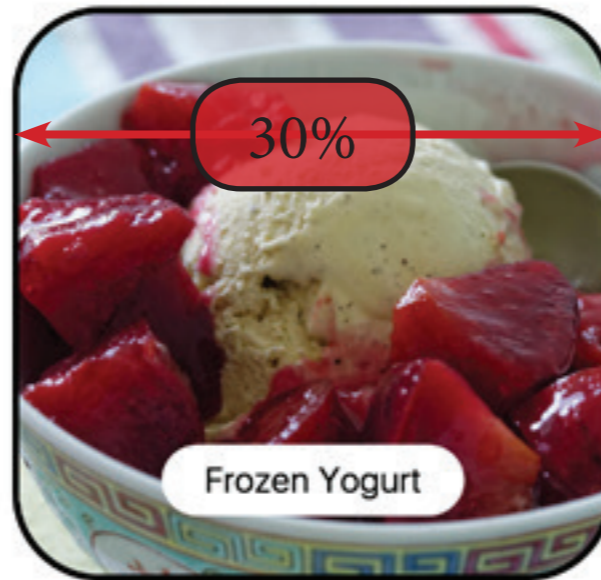

Nav Links: 1em

Button
width: 50%;
padding: 2.5% 5%;
border-radius: 25px;
background-color: white;
font-size: 1.25em
Position is 25% from the left and 75% from the top.

Image border-radius: 50px;

Text: 1.5em