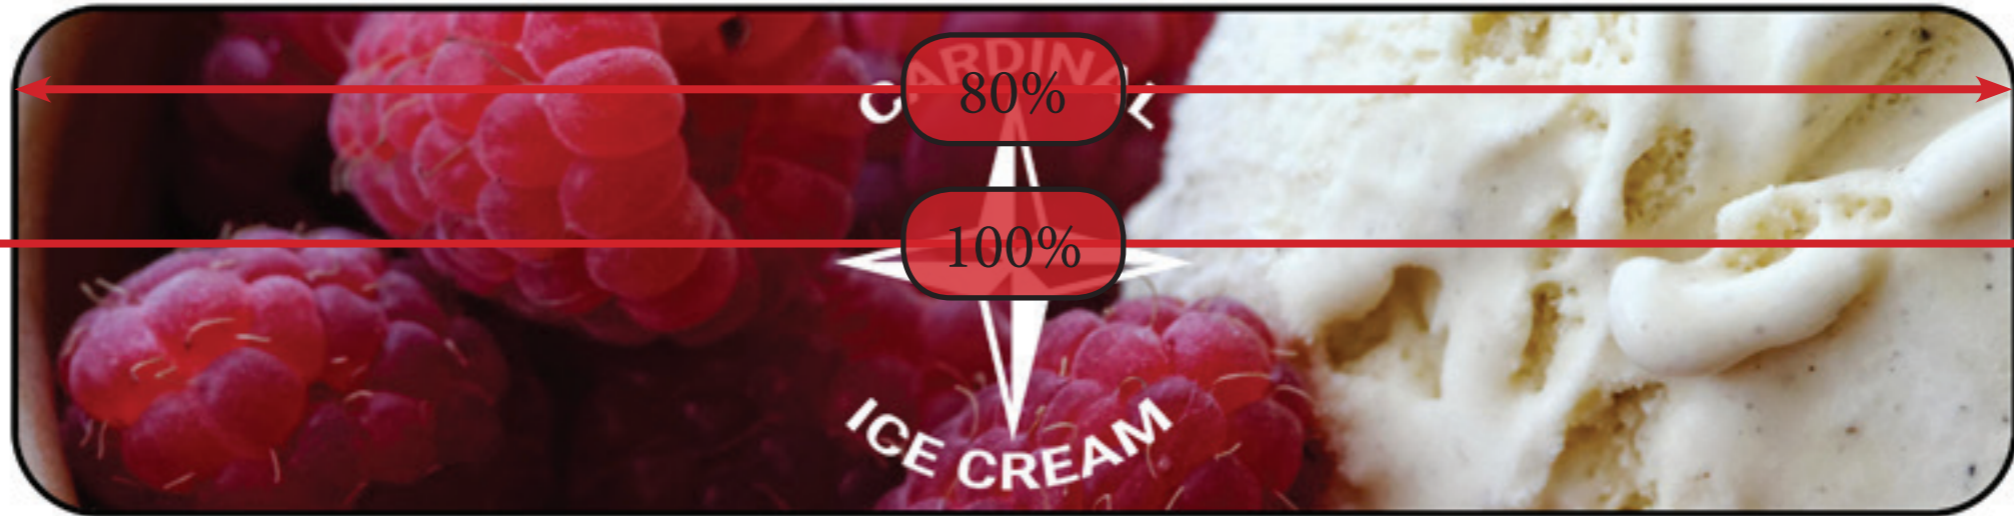

Nav Links: 1em

Button
width: 50%;
padding: 2.5% 5%;
border-radius: 25px;
background-color: white;
font-size: 1.25em
Position is 25% from the left and 75% from the top.

Image border-radius: 50px;

Text: 1.5em