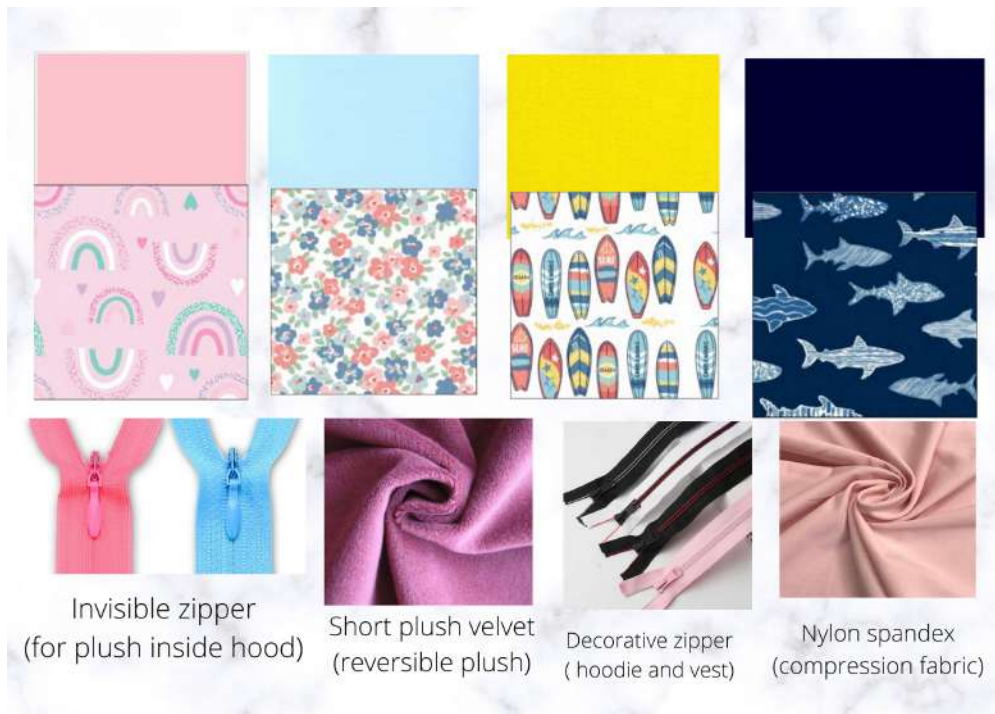

### flower hoodie

Stuffed toy

SKU:01234-001-S10

By: Amber Ramos

**Fabric Swatches:**