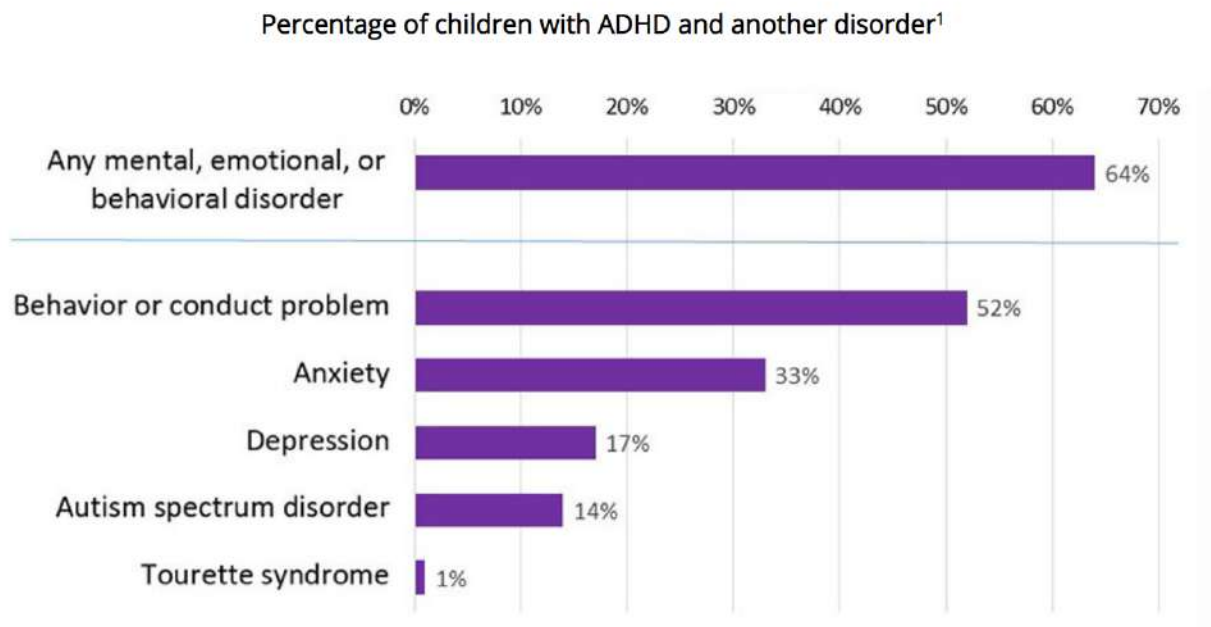

Abstract

According to the CDC (Centers for Disease control and prevention) 1 in 54 children have been identified with Autism spectrum disorder, and about 1.6 million children have been diagnosed with ADHD. We at Compression Fashion 4 Kids have launched a new product line that features compression Hoodies as well as Vests that have the ability to be transformed into huggable plush. In this collection we have handpicked the materials as well as the trims based on our consumers special needs. We wanted to show our customers that we care about families and children within the censoring processing disorder community. We wanted to give these families a sense of comfort and calmness through our products. We have added a twist on the standardized compression vest and hoodies. We have made them fashionable.

Figure 1. Percentage of Children with ADHD and another disorder.2020