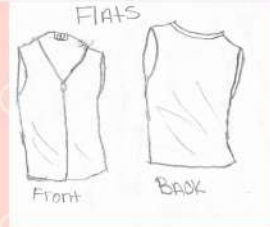

SKU: 01234-001-S10

By: Amber Ramos