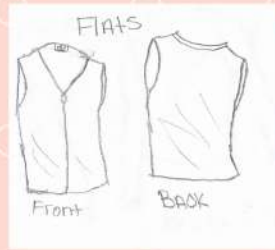

KU:01234-001-S10

By: Amber Ramos