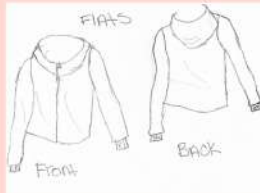

SKU: 01234-001-S10

By: Amber Ramos