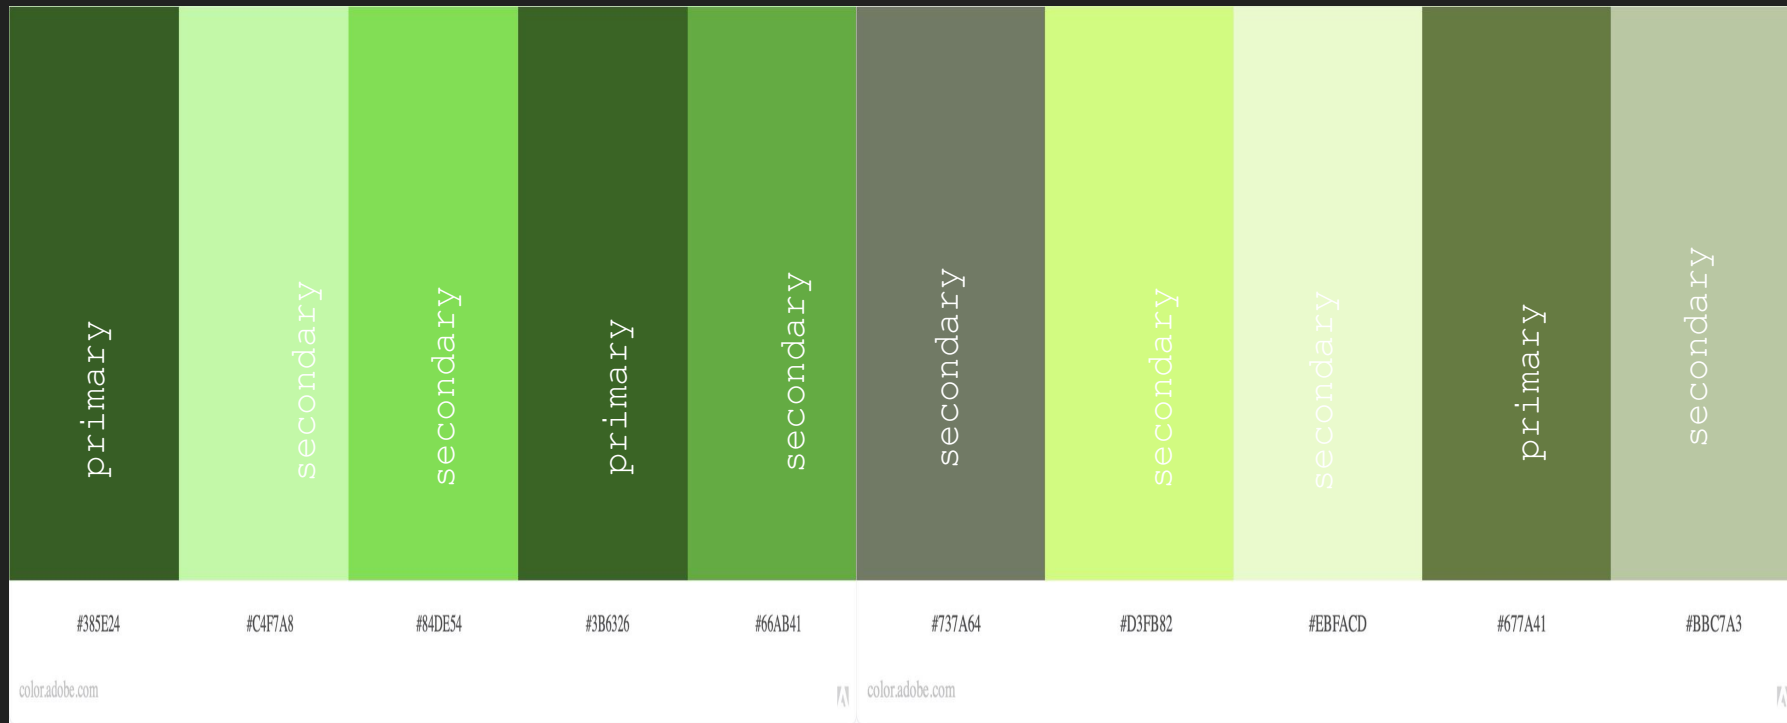

# *Color Analysis*

By: Shelby Simon

# Custom Color Wheel

# *Ivy Park, The Drip 2 Collection!*

Color group: Brights, I used repetition as a marketing strategy to create an emphasis on the beautiful green color.

*Nature Scene*

Nature green, fuschia mist, brown nude.