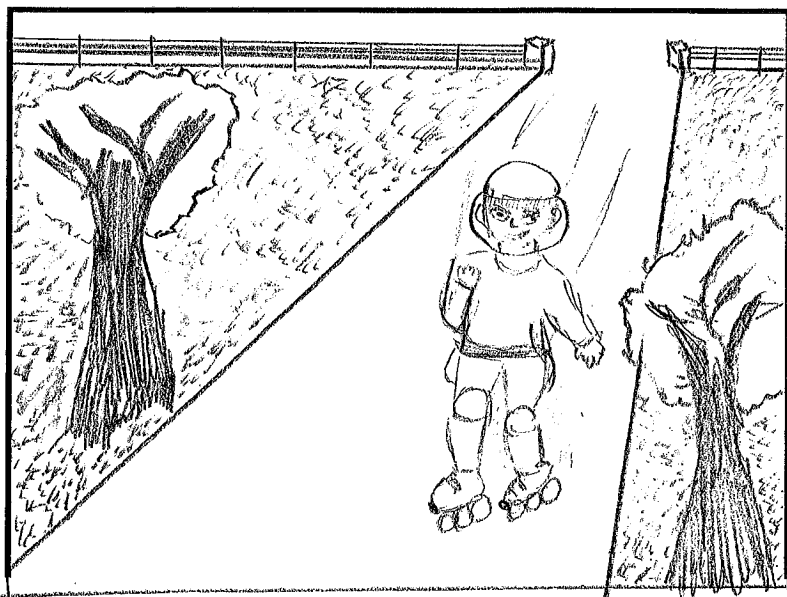

Scene: Park Entrance
Panel: 1

scenic view of the park.
Bird's eye shot.

Scene: Introduction of runner
Panel: 2

The runner is going at a leisurely pace.

This is a full shot that displays a profile shot of runner

Scene: Introduction of rollerblader
Panel: 3

The rollerblader zooming at a fast speed.

Frontal view of rollerblader and full shot / high angle shot.

Scene: Runner encounters couple
Panel: 4

Medium shot,
Over shoulder shot of
couple with dog. Frontal
view of couple with dog.

The runner meets up
with the couple.

Scene: Runner and couple
Panel: 5

Full shot.
Frontal of the couple
& profile view of the
runner.

Friendly conversation
begins.

Scene: Re-introduction of
Panel: 6 Rollerblader

Scene: Crash
Panel: 8
The rollerblader is trying to adjust his speed. This is a full shot scene

Scene: Ouch
Panel: 9
Unfortunately, the rollerblader was unable to slow down and trips over the runner's extended leg. This is a full shot that displays profile views of both runner and rollerblader.