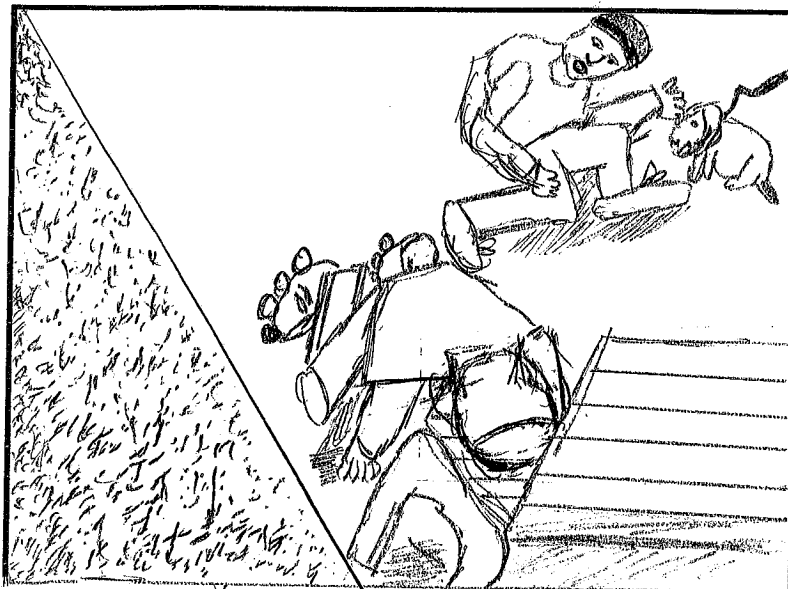

Scene: Introduction of rollerblader
Panel: 3

The rollerblader zooming at a fast speed.

Frontal view of rollerblader and full shot / high angle shot.

Scene: Runner encounters couple
Panel: 4

Medium shot,
Over shoulder shot of
couple with dog. Frontal
view of couple with dog.

The runner meets up
with the couple.

Scene: Runner and couple
Panel: 5

Full shot.
Frontal of the couple
& profile view of the
runner.

Friendly conversation
begins.

Scene: Re-introduction of
Panel: 6 Rollerblader

Full shot of
the roller blader
speed is increasing.

Frontal view of
the roller blader.

Scene: Extreme Closeup of Rollerblader
Panel: 7
Extreme close-up of the rollerblader is lost in his train of thought

Scene: Crash
Panel: 8
The rollerblader is trying to adjust his speed. This is a full shot scene

Scene: Ouch
Panel: 9
Unfortunately, the rollerblader was unable to slow down and trips over the runner's extended leg. This is a full shot that displays profile views of both runner and rollerblader.