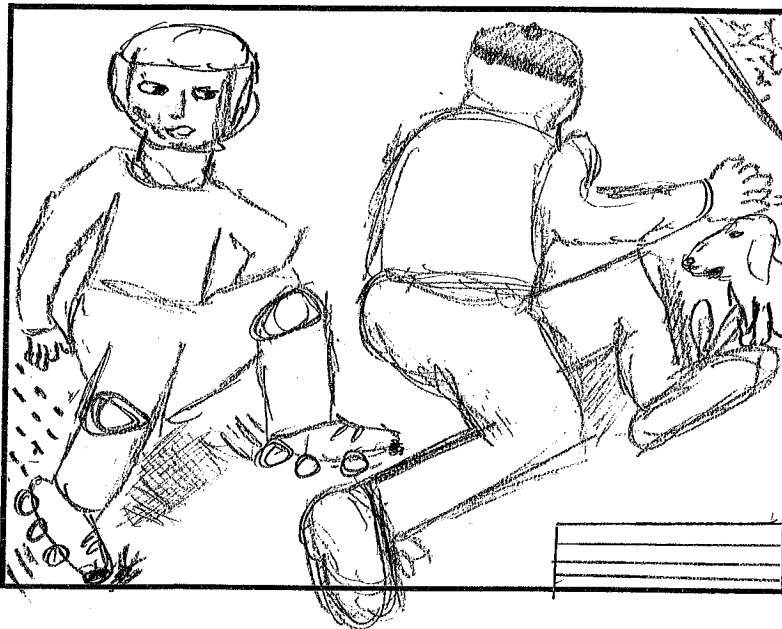

Scene: Park Entrance
Panel: 1

scenic view of the park.
Bird's eye shot.

Scene: Introduction of runner
Panel: 2

The runner is going at a leisurely pace.

This is a full shot that displays a profile shot of runner

Scene: Introduction of rollerblader
Panel: 3

The rollerblader zooming at a fast speed.

Frontal view of rollerblader and full shot / high angle shot.

Scene: Runner encounters couple
Panel: 4

Medium shot,
Over shoulder shot of
couple with dog. Frontal
view of couple with dog.

The runner meets up
with the couple.

Scene: Runner and couple
Panel: 5

Full shot.
Frontal of the couple
& profile view of the
runner.

Friendly conversation
begins.

Scene: Re-introduction of
Panel: 6 Rollerblader

Scene: Crash
Panel: 8
The rollerblader is trying to adjust his speed. This is a full shot scene

Scene: Ouch
Panel: 9
Unfortunately, the rollerblader was unable to slow down and trips over the runner's extended leg. This is a full shot that displays profile views of both runner and rollerblader.