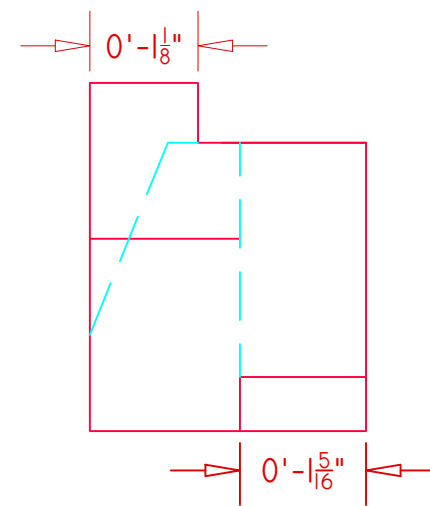

3 TOP
1 6" = 1' - 0"

4 TOP
1 HATCH 6" = 1' - 0"

1 FRONT
1 6" = 1' - 0"

2 RIGHT
1 6" = 1' - 0"

NYC COLLEGE OF TECHNOLOGY		PLATE NO.
ENT 2200 - THEATRICAL DRAFTING		1
HOMEWORK 3		OF: 1
SCALE:	6" = 1' - 0"	
DATE:	12/07/2017	
DRAFTER:	SHARO GARCIA	