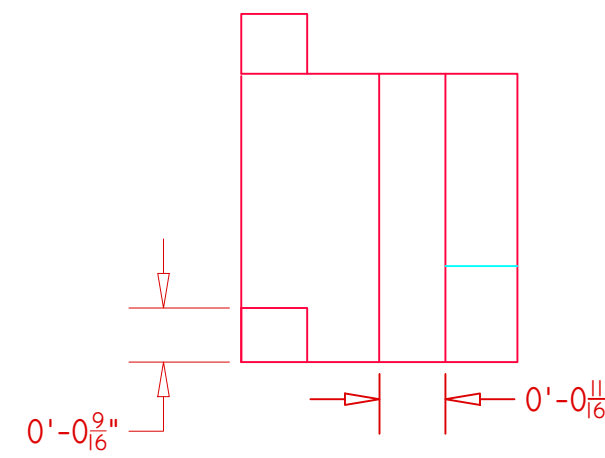

3 TOP
1 6" = 1' - 0"

4 TOP
1 HATCH 6" = 1' - 0"

1 FRONT
1 6" = 1' - 0"

2 RIGHT
1 6" = 1' - 0"

NYC COLLEGE OF TECHNOLOGY		PLATE NO.
ENT 2200 - THEATRICAL DRAFTING		1
HOMEWORK 3		OF: 1
SCALE:	6" = 1' - 0"	
DATE:	12/07/2017	
DRAFTER:	SHARO GARCIA	