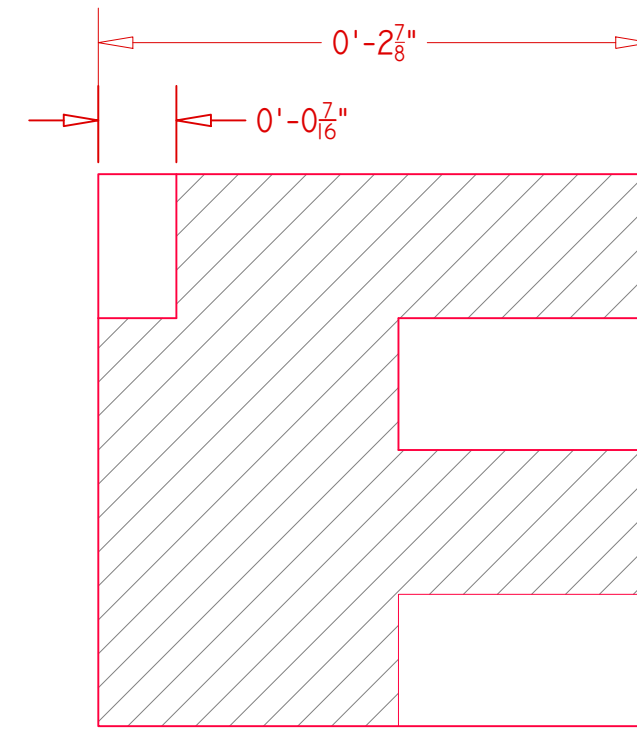

3 TOP
1 6" = 1' - 0"

4 TOP
1 HATCH 6" = 1' - 0"

1 FRONT
1 6" = 1' - 0"

2 RIGHT
1 6" = 1' - 0"

NYC COLLEGE OF TECHNOLOGY		PLATE NO.
ENT 2200 - THEATRICAL DRAFTING		1
HOMEWORK 3		OF: 1
SCALE:	6" = 1' - 0"	
DATE:	12/07/2017	
DRAFTER:	SHARO GARCIA	