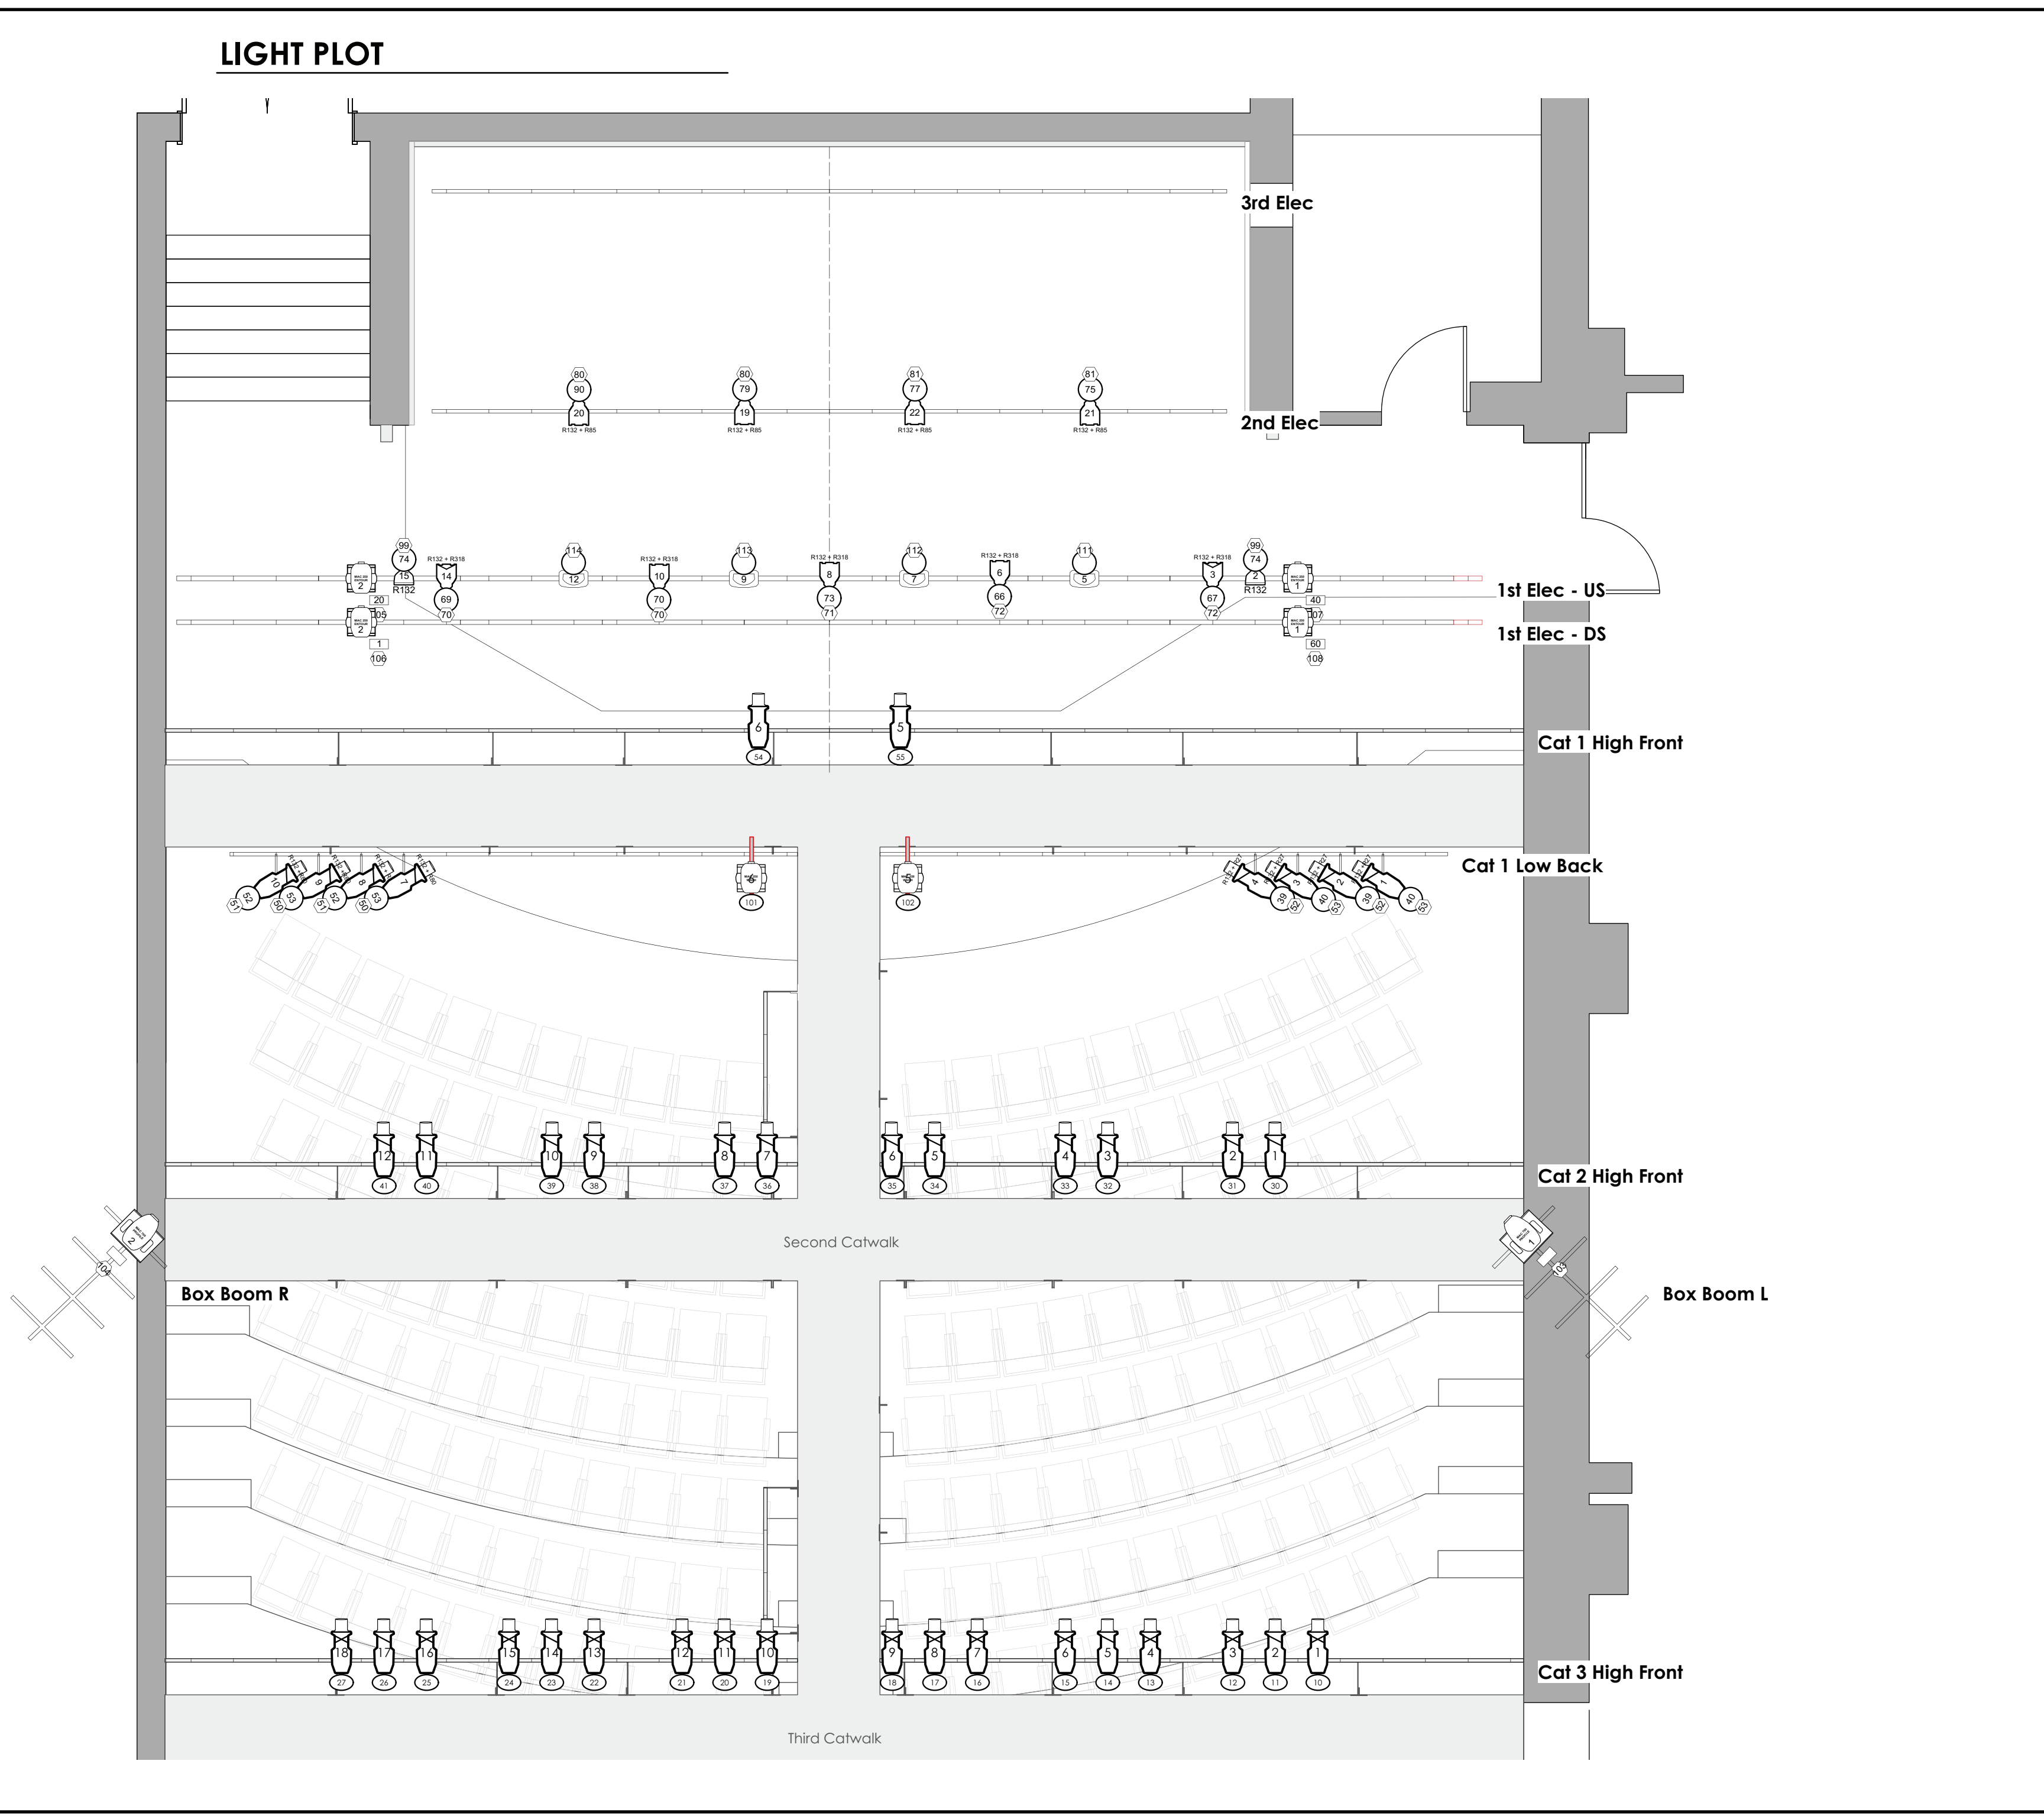

LIGHT PLOT

-  MAC 700 Profile @ 250w
-  MAC 301 @ 350w
-  MAC 250 Wash @ 250w
-  MAC 250 Entour @ 250w
-  ETC Source 4 PARnel @ 575/750w
-  ETC Source-4 36° @ 575w
-  ETC Source 4 26° @ 575w
-  ETC Source-4 19° @ 575w
-  Source Four PAR WFL @ 575w
-  Source Four PAR MFL @ 575w

Production Title		E-Sports	
Drawing Title		E-Sports Lighting Plot	
Designer	Marissa Guerra	Director	Sophia Meda
Drawn By	M.G	Scale	1/4"=1'-0"
Venue	Vorhees Theater	Drawing No.	Drawing No. 1
Date	04/09/19	_____ of _____	
CAD File Name	E-Sports		