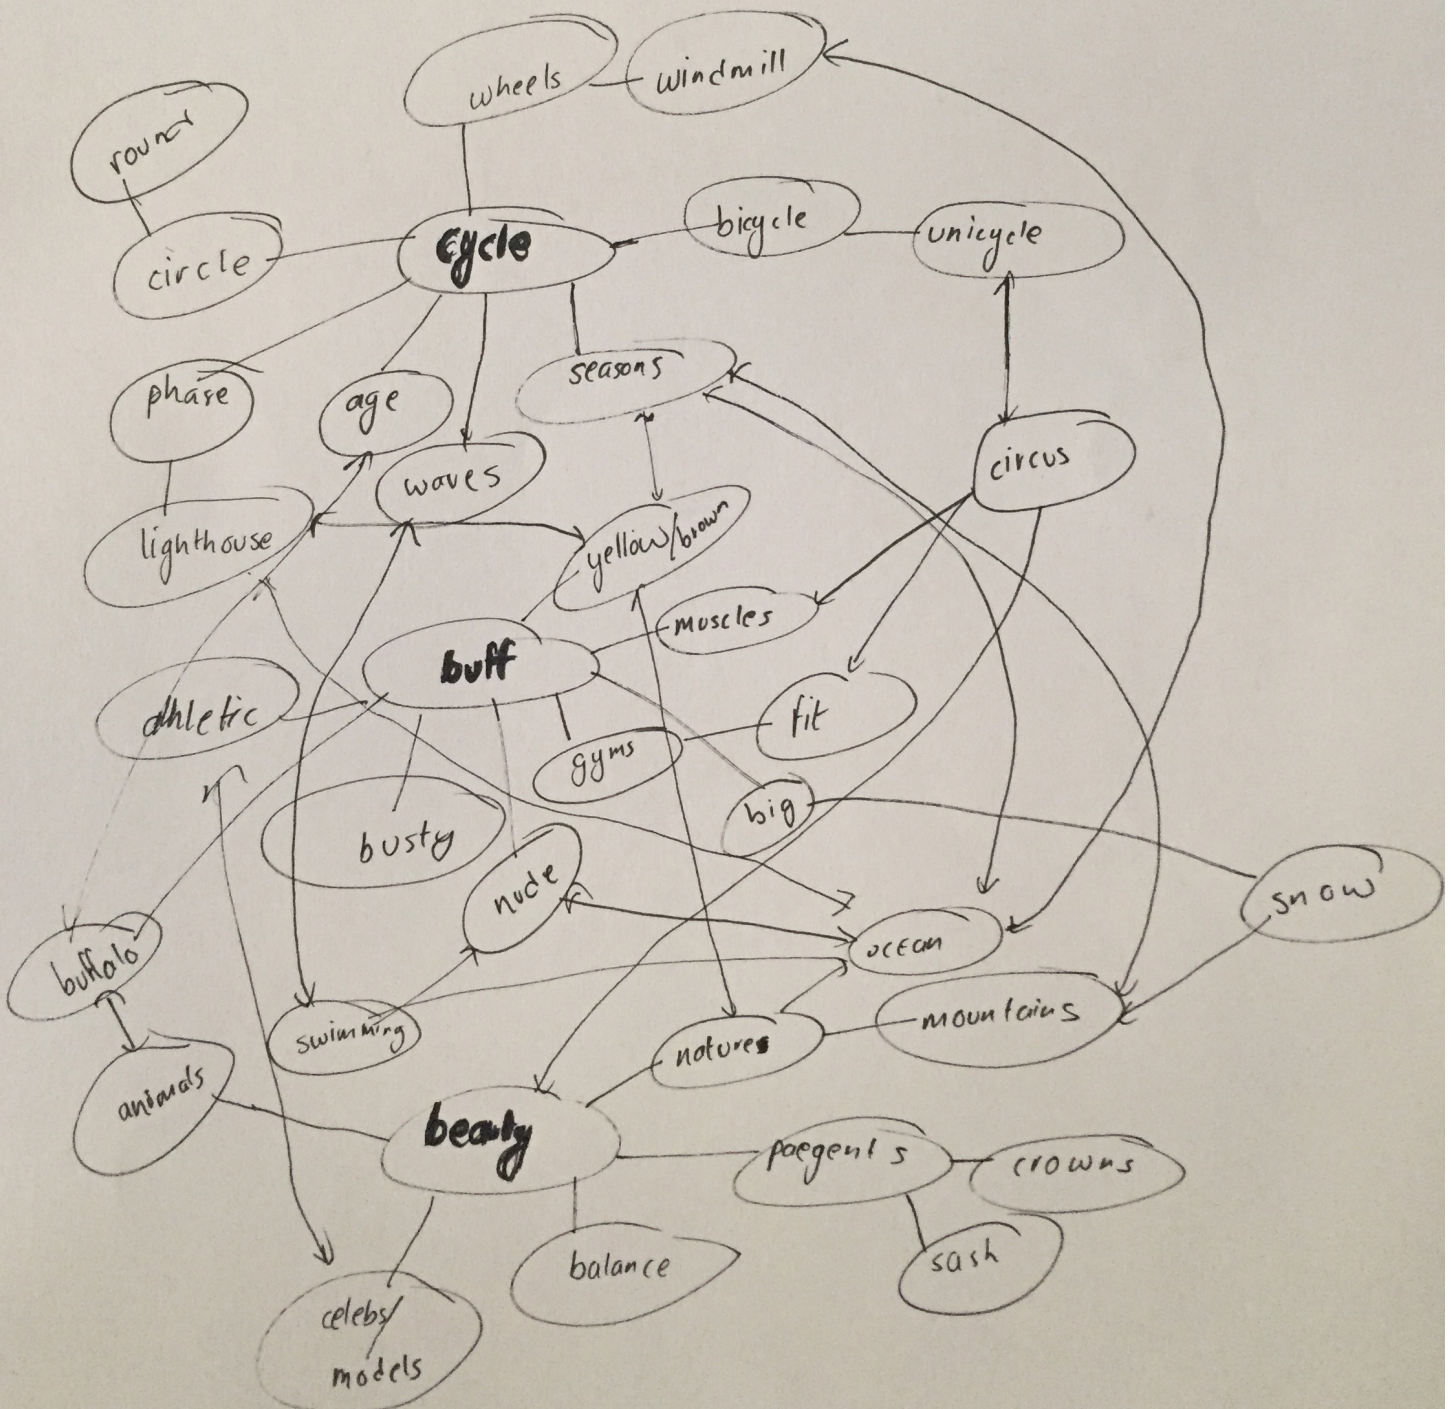

Amir Tamang

Cycle Buff Beauty

Illustration 1

Project 1: Product Design

Original Design

Brainstorm

- Murray's whale ale.
- LAVA Bloody Mary
- Cycle Buff Beauty ★

Thumbnails

Thumbnails

Thumbnails

Final Three Concepts

Initial Pencil Drawing

Final Pencil Drawing

Final Pencil Drawing