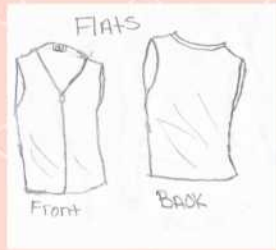

KU:01234-001-S10

By: Amber Ramos