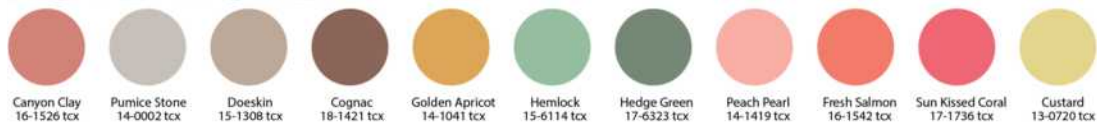

ADVENTURER