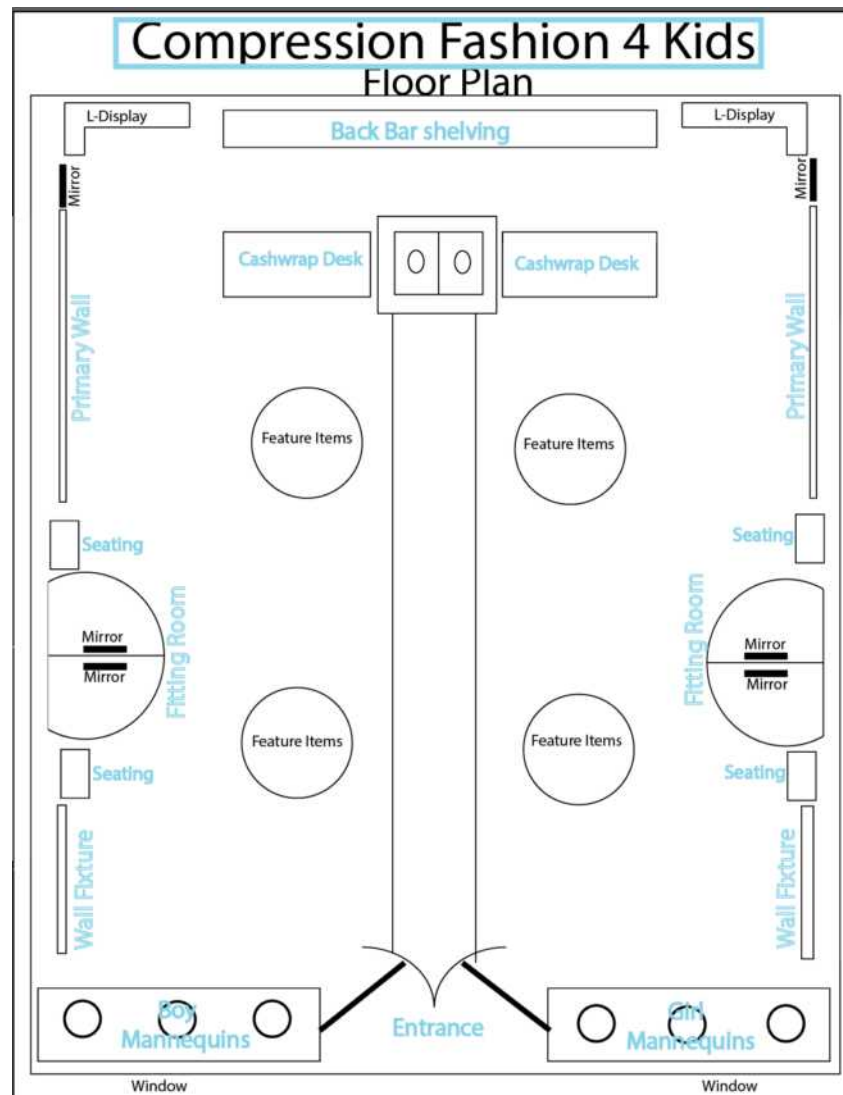

Store Layout:

For the interior design of our retail store we will have different shades of calming blue tones painted on the walls. In recent studies it was found that shades of soft blue colors have a calming effect on children. At our retail store we want to create a calming yet welcoming environment for our customers. We will also be color coordinating all the merchandise inside the store to give the customer a sense of satisfaction when they walk in and see how everything is well organized by color and size. The clothing will be hanging on the walls of the store leaving an open space in the center of the store for tables that will display our new products.