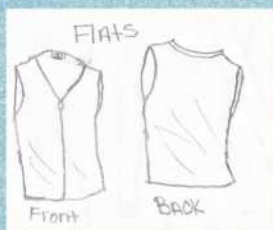

SKU: 01234-001-S10

By : Amber Ramos