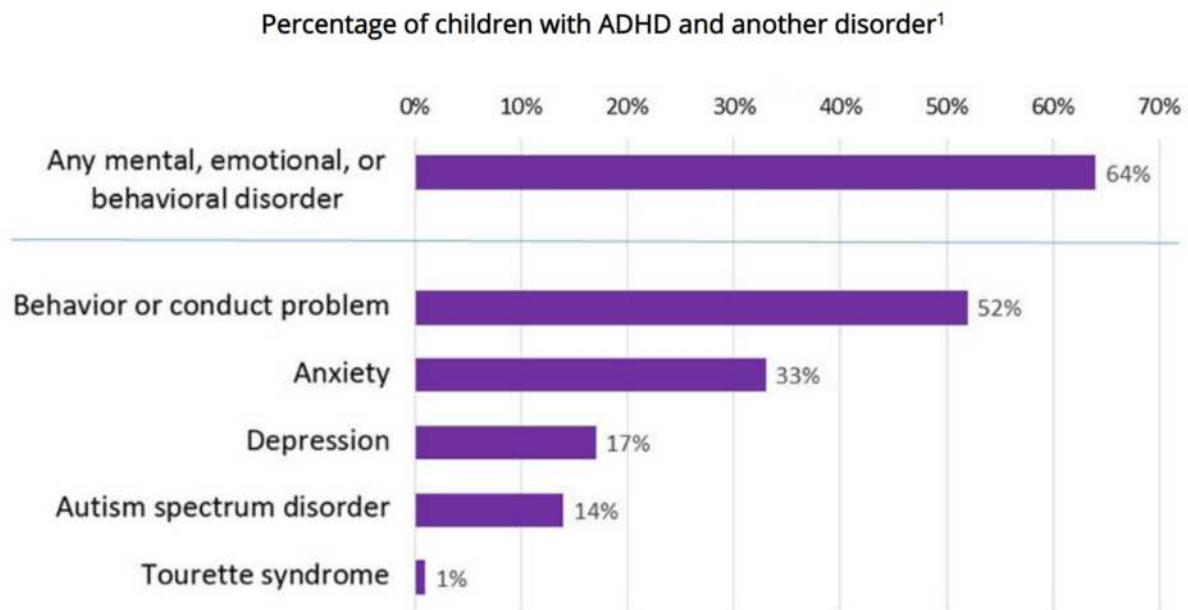

Abstract

According to the CDC (Centers for Disease control and prevention) 1 in 54 children have been identified with Autism spectrum disorder, and about 1.6 million children have been diagnosed with ADHD. We at Compression Fashion 4 Kids have launched a new product line that features compression Hoodies as well as Vests that have the ability to be transformed into huggable plush. In this collection we have handpicked the materials as well as the trims based on our consumers special needs. We wanted to show our customers that we care about families and children within the censoring processing disorder community. We wanted to give these families a sense of comfort and calmness through our products. We have added a twist on the standardized compression vest and hoodies. We have made them fashionable.