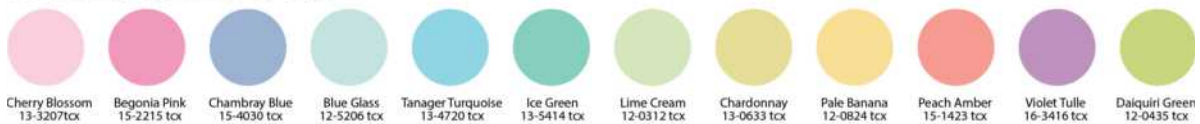

② Zip Open

③ Roll Out

④ Hide Away!

By Shaimelys M.

Seasonal Colors:

SPRING/SUMMER 2022 COLOR CARD

DREAMLAND

GOOD VIBES