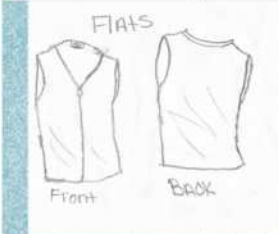

shark vest

SKU: 01234-001-s10

By: Amber Ramos