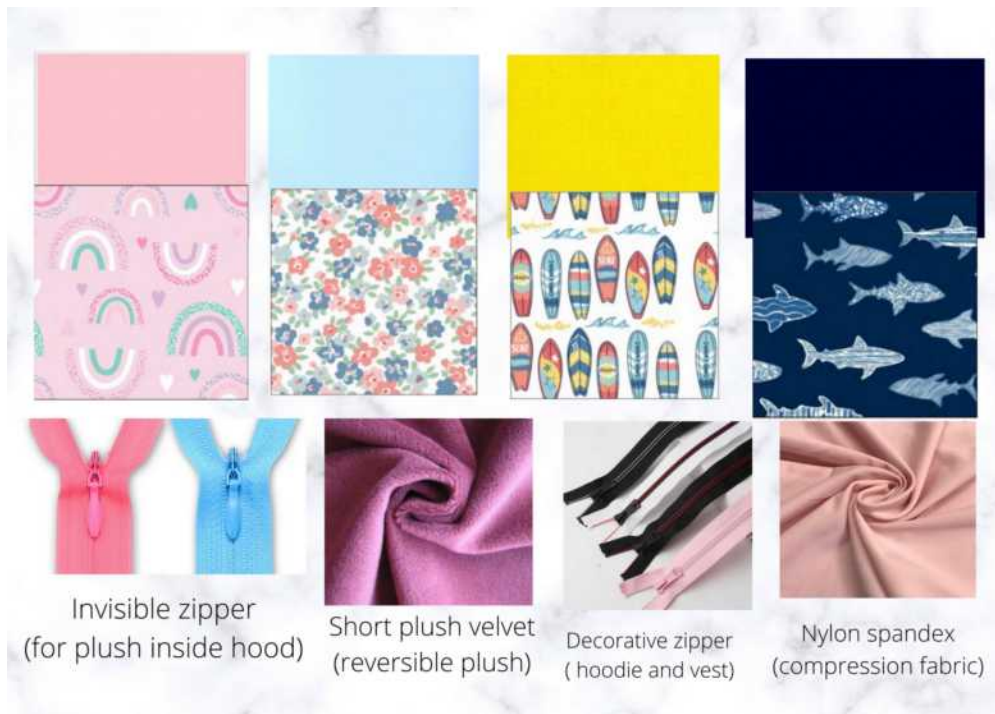

HOW IT WORKS

Plushie is hidden away inside the hood while the Hoodie/vest is in use. When the hoodie/vest is not in use, the plushie can be taken out of the hoodie.

2-in-1 plushie turns into down vest!

① Flip Around - Hello!