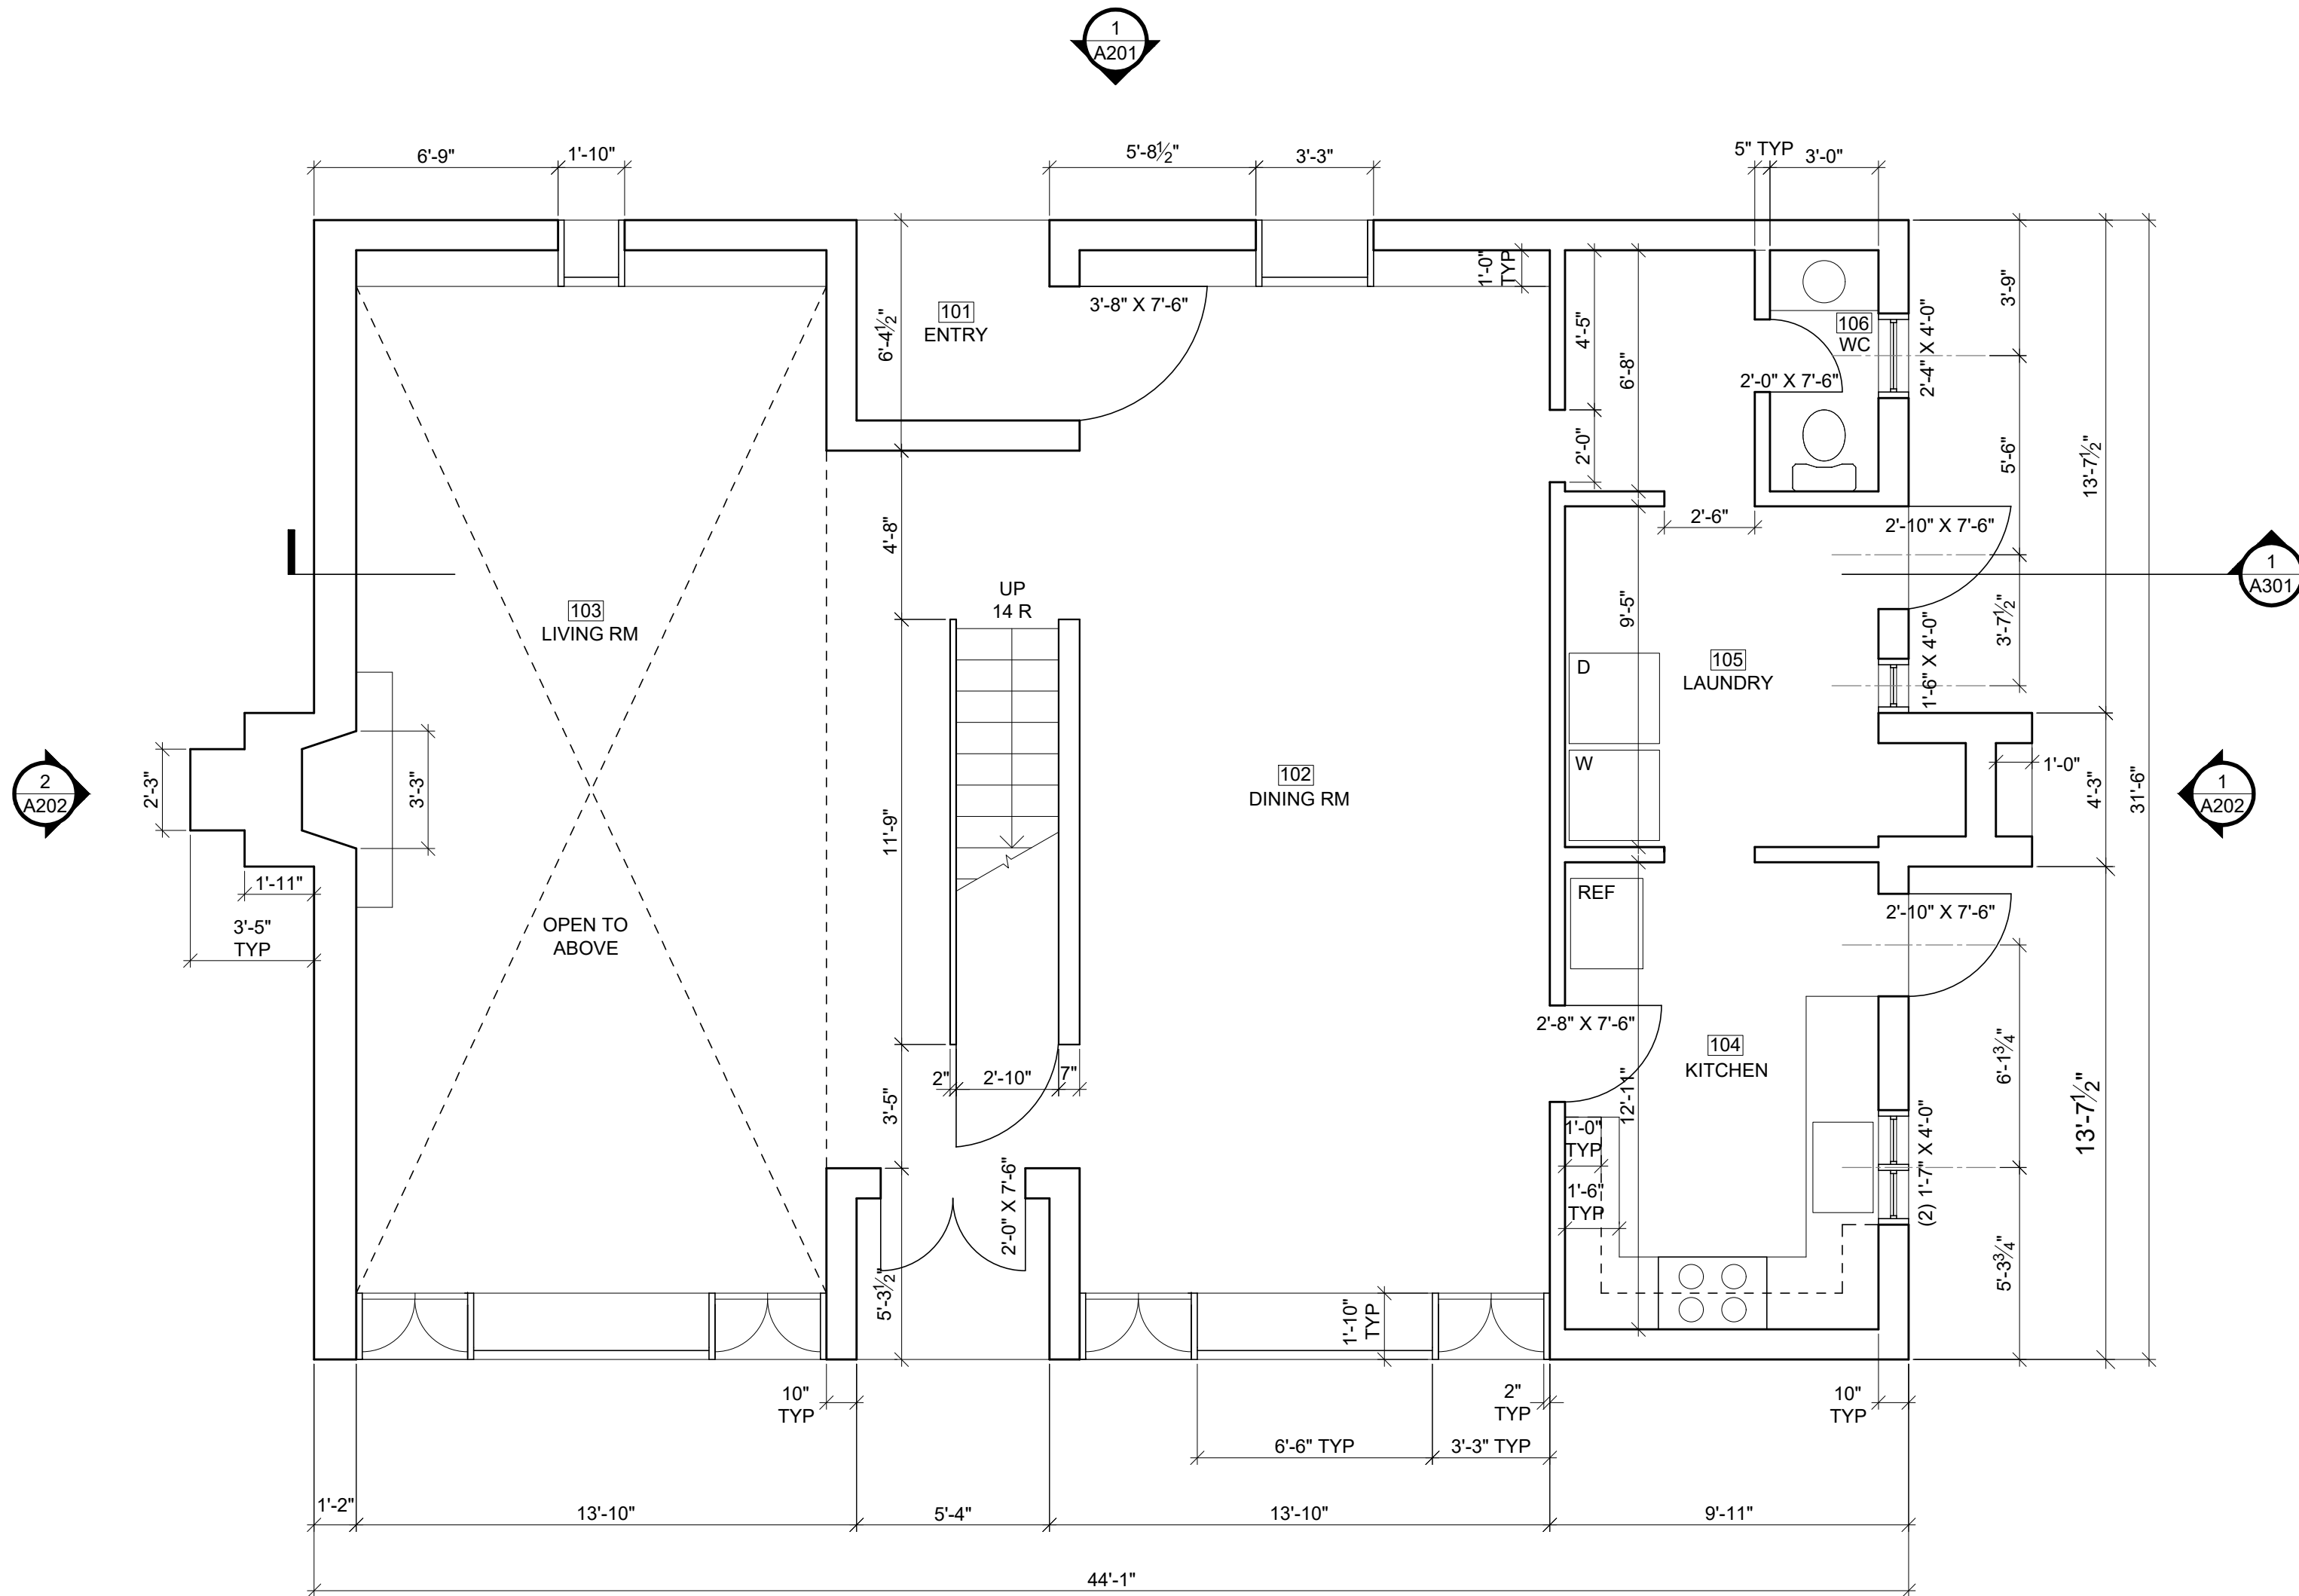

NOTES:

1 FIRST FLOOR PLAN
 1/4" = 1'-0"

NEW YORK CITY
 COLLEGE OF
 TECHNOLOGY

DRAWN BY:
 YOUR NAME

DATE:

SCALE:

FIRST FLOOR
 PLAN

A-101