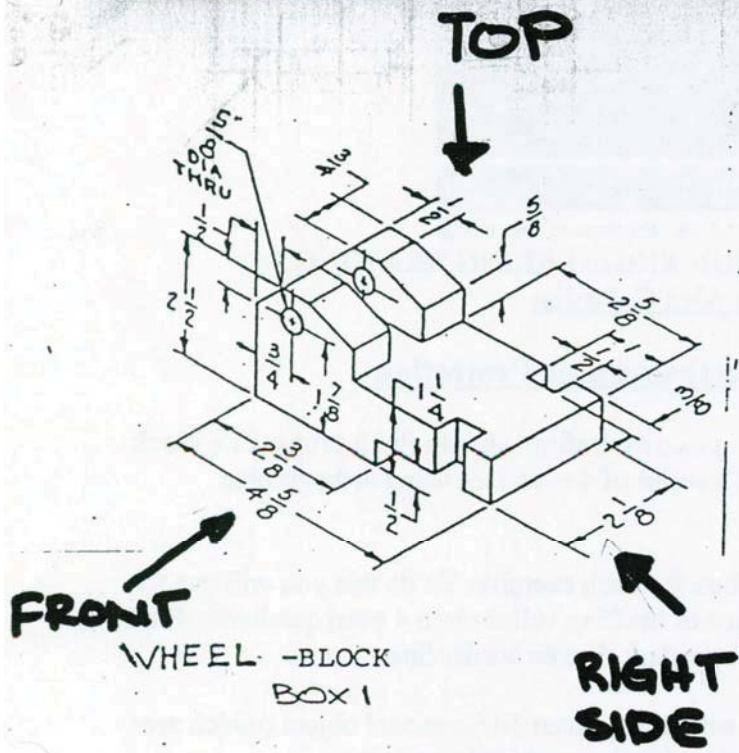

Dimension views as required.

NEW YORK CITY COLLEGE OF TECHNOLOGY

SCALE : 1" = 1"

DATE DUE : 03-20-10

NAME : JEAN VILUS

ORTHOGRAPHIC PROJECTION

6

CT 110