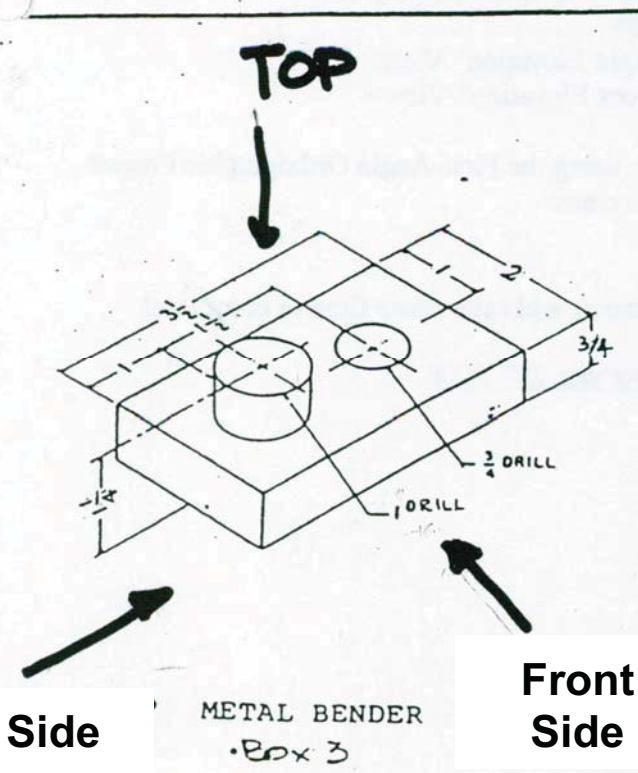

Dimension views as required.

NEW YORK CITY COLLEGE OF TECHNOLOGY

SCALE : 1" = 1"

DATE DUE : 03-20-10

NAME : JEAN VILUS

ORTHOGRAPHIC PROJECTION

6

CT 110