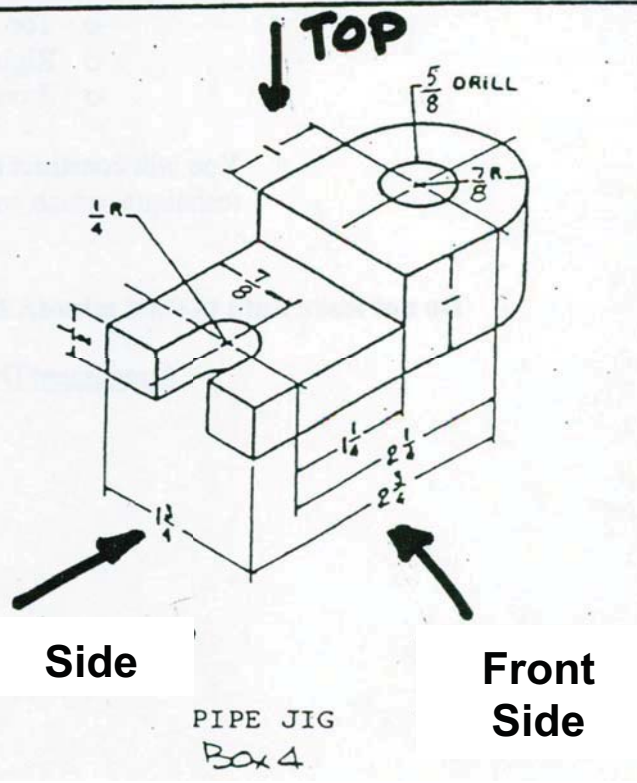

Dimension views as required.

NEW YORK CITY COLLEGE OF TECHNOLOGY

SCALE : 1" = 1"

DATE DUE : 03-20-10

NAME : JEAN VILUS

ORTHOGRAPHIC PROJECTION

6

CT 110