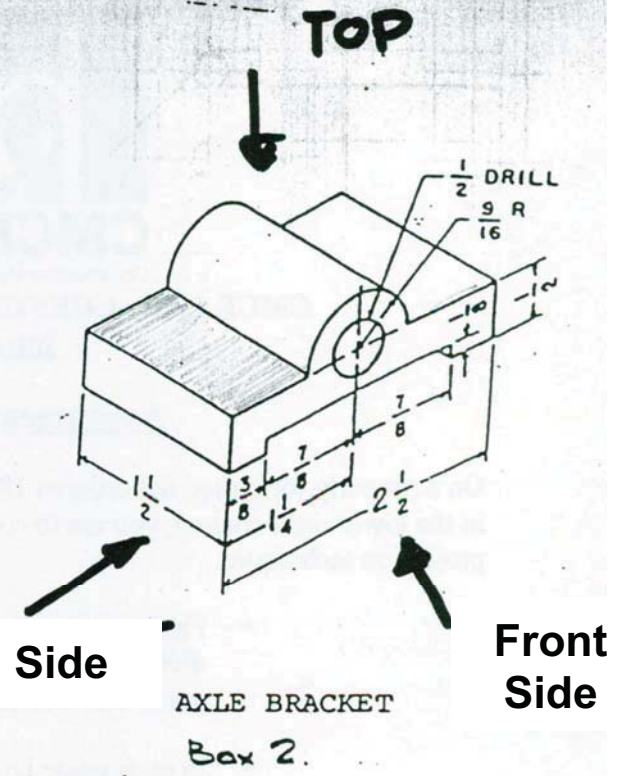

Dimension views as required.

NEW YORK CITY COLLEGE OF TECHNOLOGY

SCALE : 1" = 1"

DATE DUE : 03-20-10

NAME : JEAN VILUS

ORTHOGRAPHIC PROJECTION

6

CT 110