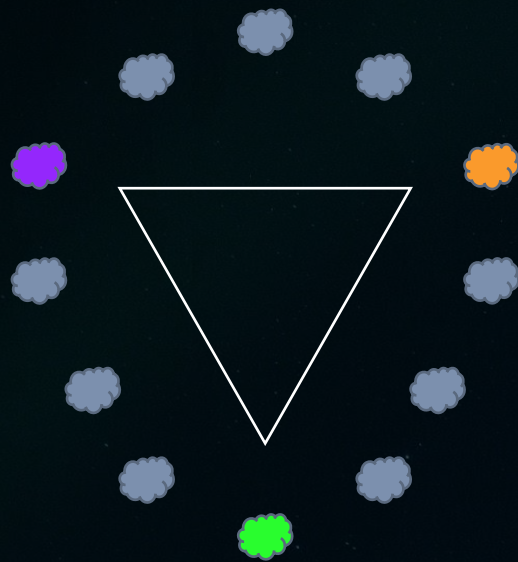

Color Analysis

Michelle Wu Feng

BUF2400

Professor Devon

Jackson

March 18, 2021

COLOR WHEEL

*PRIMARY
COLOR*

*SECONDARY
COLOR*

*TERTIARY
COLOR*

Neutrals group

NATURE SCENE

Tender Blue

Cerulean Blue

Crystal Blue

Peacock Blue

Oriental Blue

Navy Blue

Indigo

Midnight Blue

- *The Tender Blue match to the tint (sky).*
- *The Crystal Blue match to the tone (inverted image).*
- *The Oriental Blue match the tint and tone (lake).*
- *The Midnight Blue match the shade (tree).*