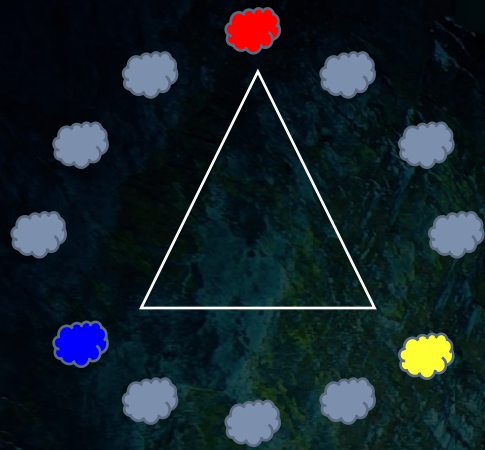

Color Analysis

Michelle Wu Feng

BUF2400

Professor Devon

Jackson

March 18, 2021

COLOR WHEEL

*PRIMARY
COLOR*

*SECONDARY
COLOR*

*TERTIARY
COLOR*

Neutrals group

NATURE SCENE

Tender Blue

Cerulean Blue

Crystal Blue

Peacock Blue

Oriental Blue

Navy Blue

Indigo

Midnight Blue

- *The Tender Blue match to the tint (sky).*
- *The Crystal Blue match to the tone (inverted image).*
- *The Oriental Blue match the tint and tone (lake).*
- *The Midnight Blue match the shade (tree).*