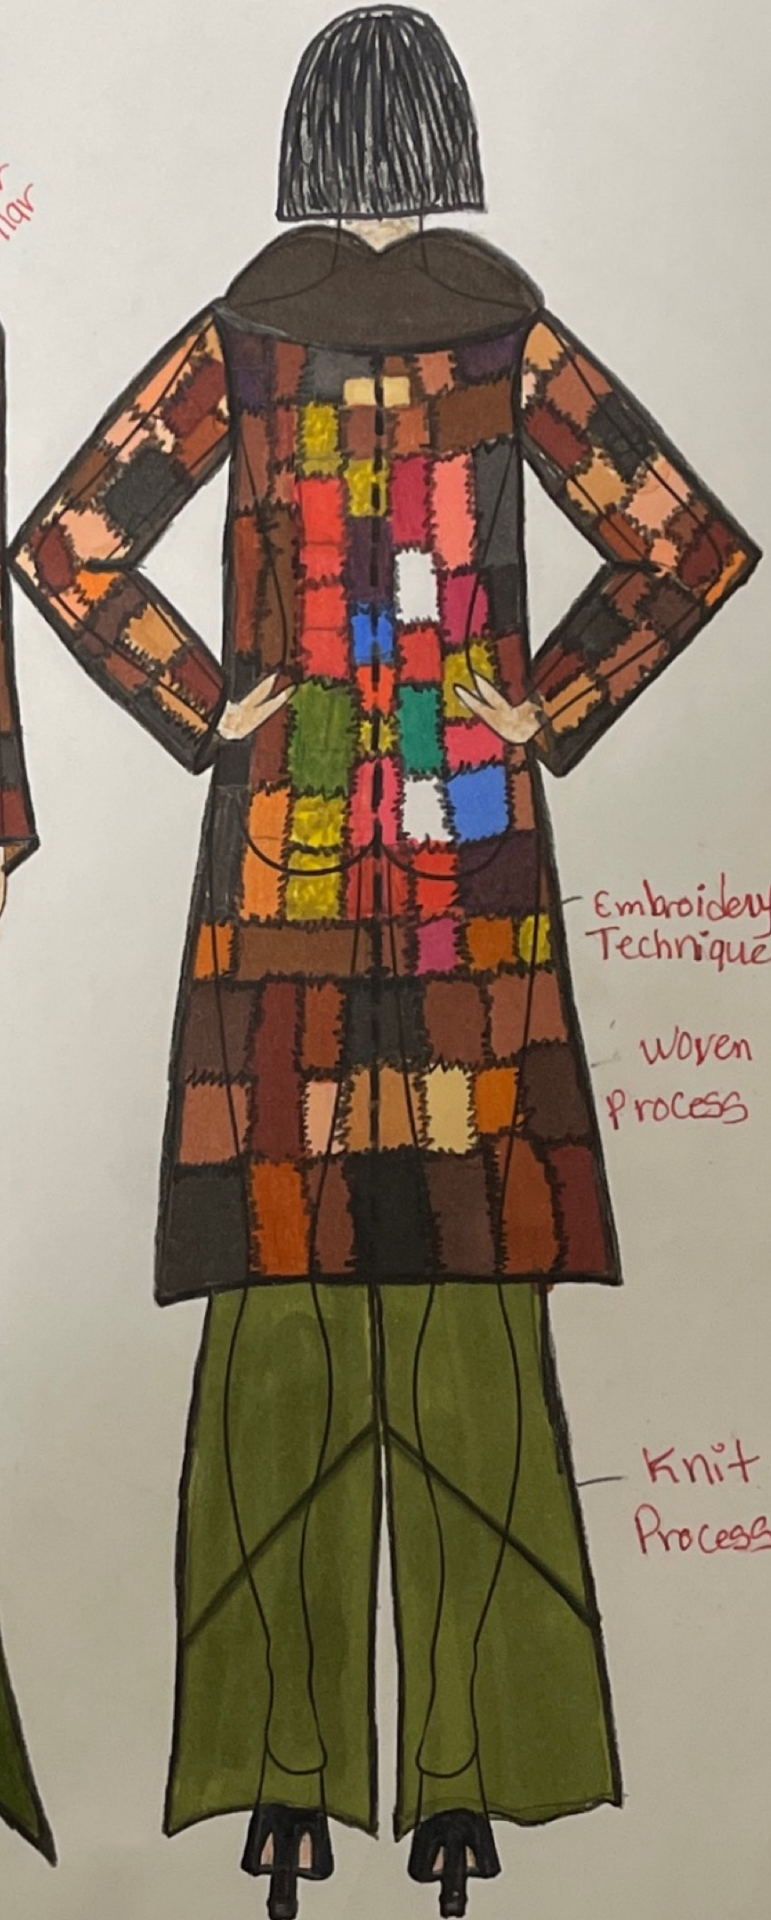

Morelia Pena
Arth 1204
Dr. Nunroe

Artwork
Paul Klee

Blouse
Silk
material

Fur
collar

Coat
Wool

Pants
Rayon
Fabric

Embroidery
Technique

Woven
Process

Knit
Process

Morelia Pena
Arth 1204
Dr. Nunroe

Artwork
Paul Klee

Blouse
Silk
Material

Fur
Collar

Coat
Wool

Pants
Rayon
Fabric

Embroidery
Technique

Woven
Process

Knit
Process