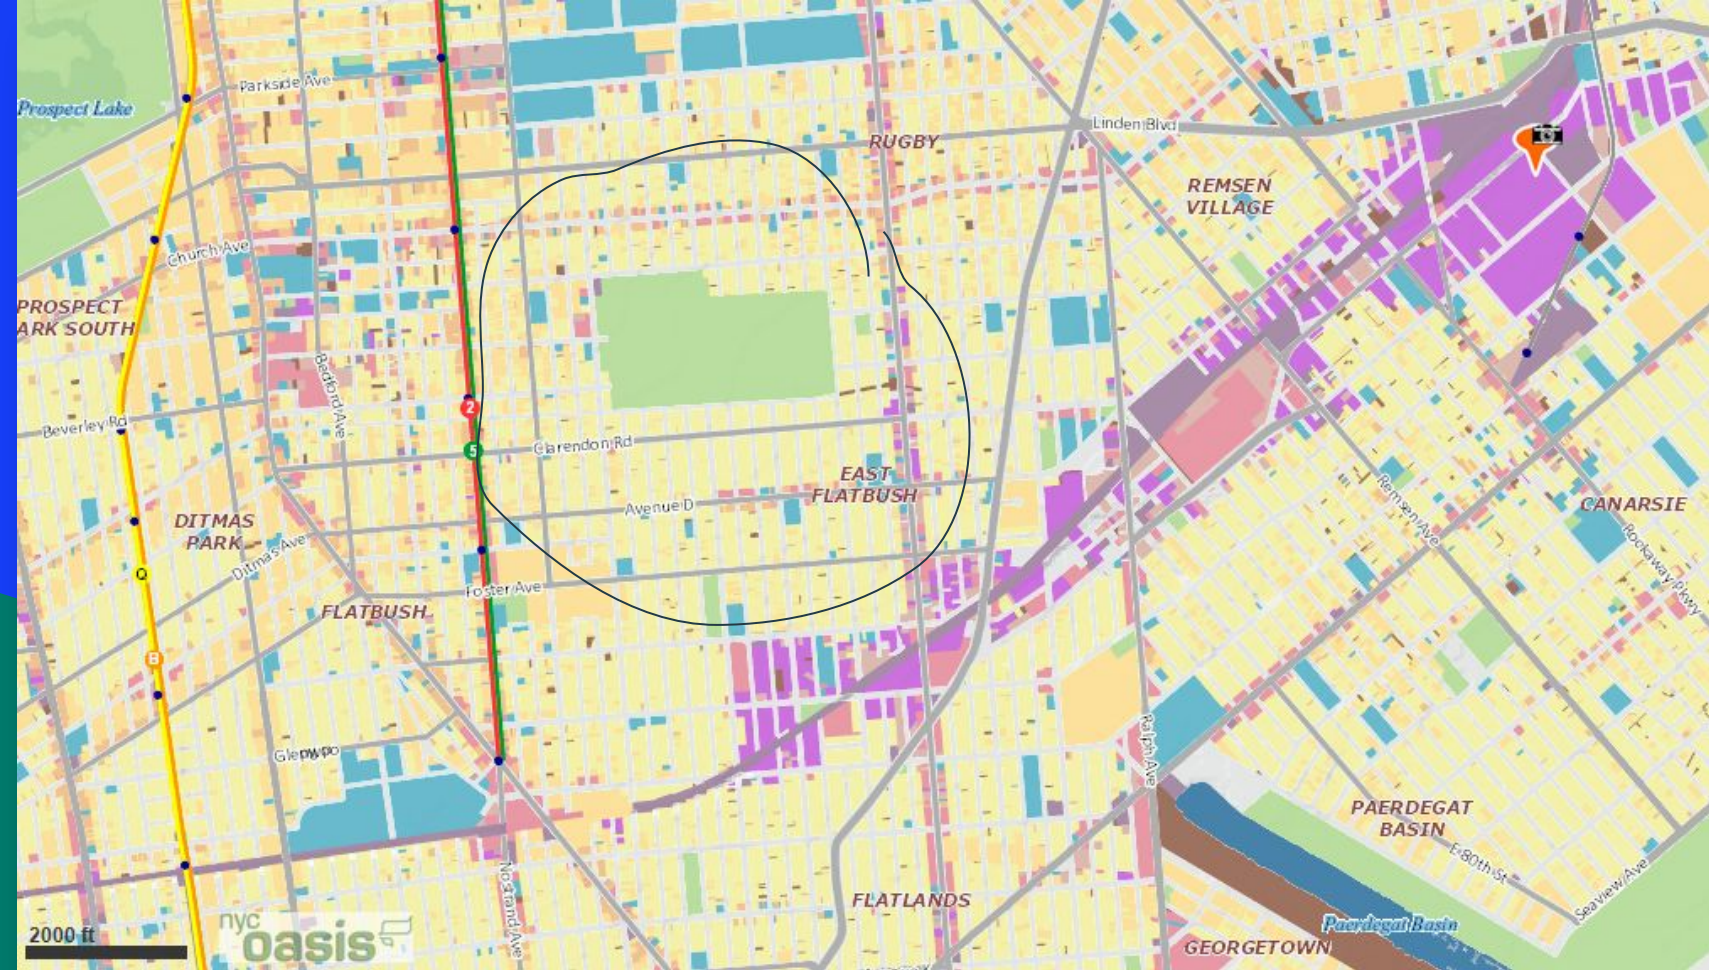

MY NEIGHBORHOOD: EAST FLATBUSH

PRESENTED BY: SHELLY JENNINGS

THE NEW YORK
PUBLIC LIBRARY

ASTOR, LENOX AND
TILDEN FOUNDATIONS

BROOKLYN East 34th Street - Nos. 1128-1130

THE NEW YORK
PUBLIC LIBRARY

ASTOR, LENOX AND
TILDEN FOUNDATIONS