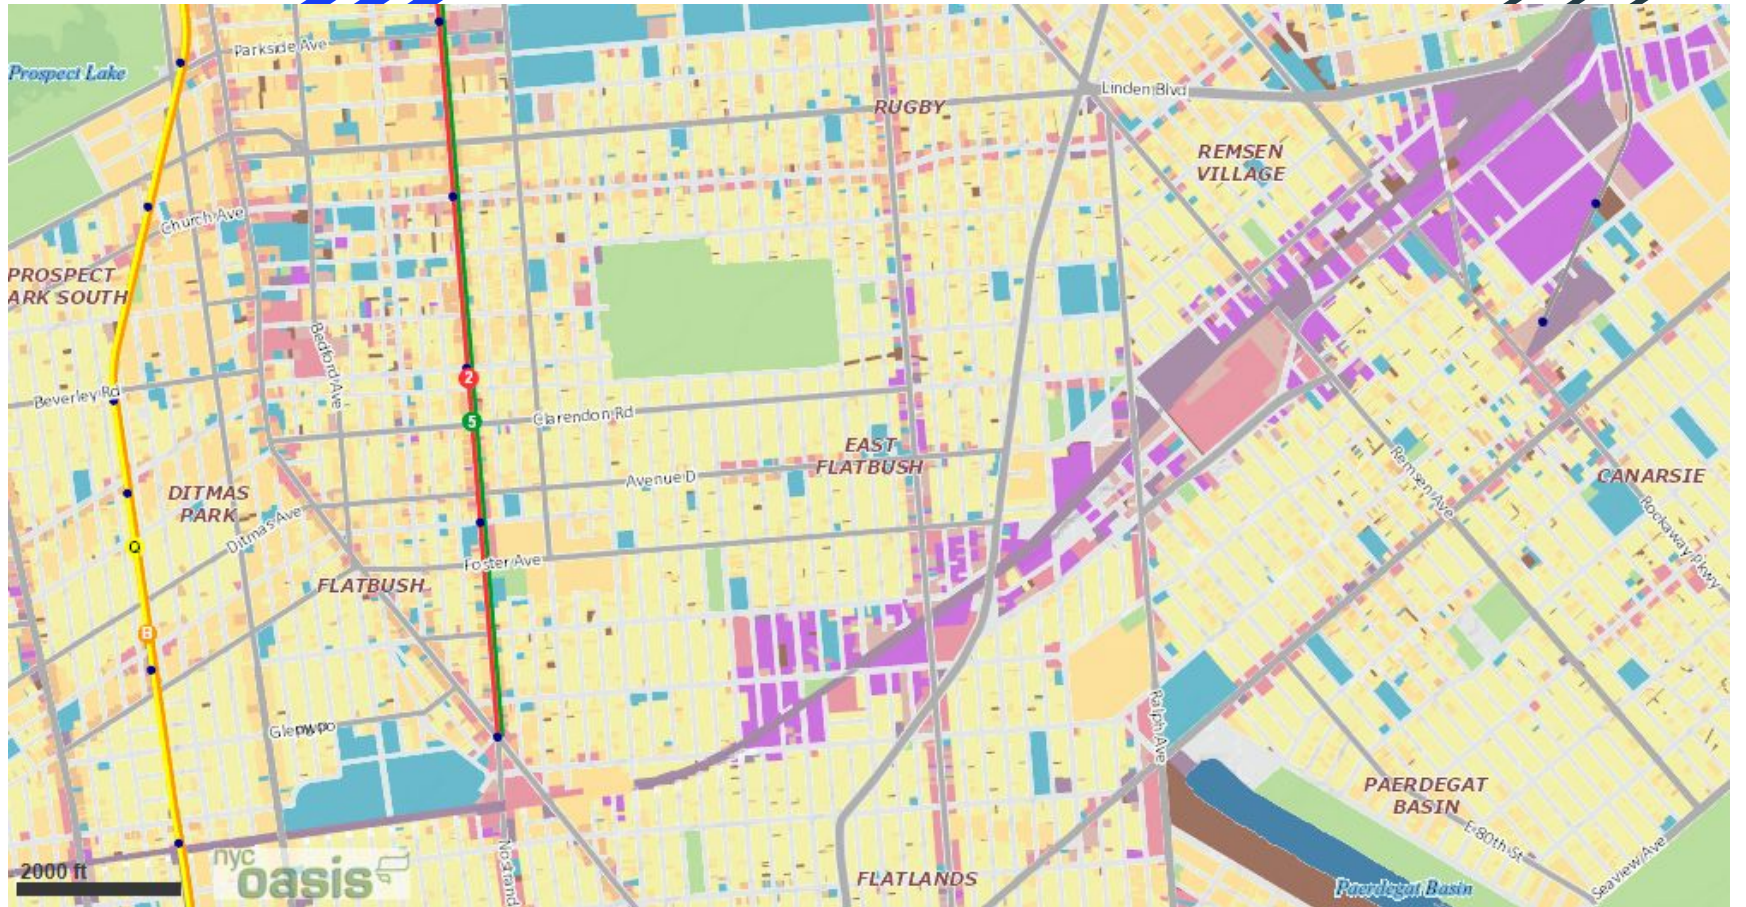

MY NEIGHBORHOOD: EAST FLATBUSH

PRESENTED BY: SHELLY JENNINGS

THE NEW YORK
PUBLIC LIBRARY

ASTOR, LENOX AND
TILDEN FOUNDATIONS

BROOKLYN East 34th Street - Nos. 1128-1130

THE NEW YORK
PUBLIC LIBRARY

ASTOR, LENOX AND
TILDEN FOUNDATIONS