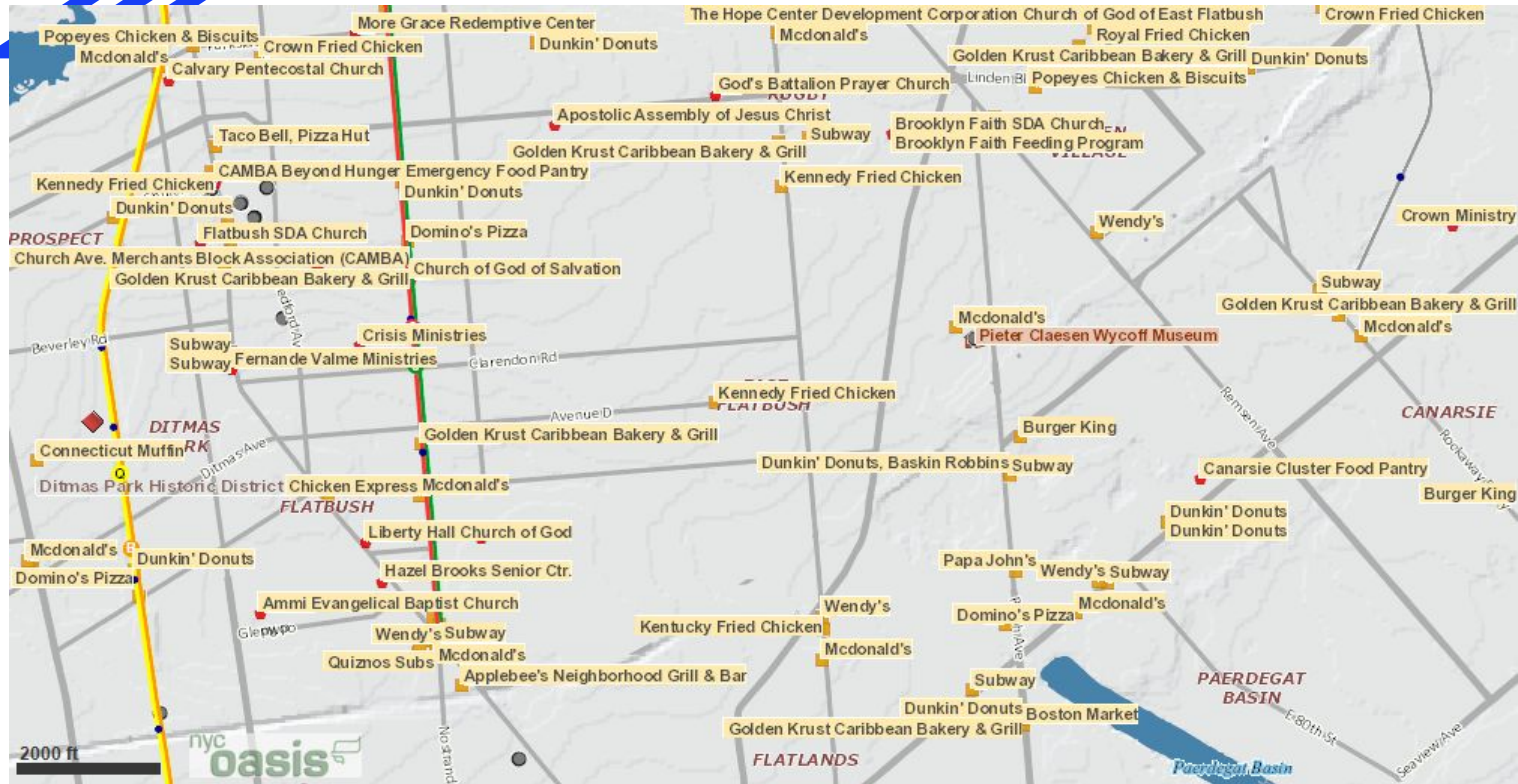

MY NEIGHBORHOOD: EAST FLATBUSH

PRESENTED BY: SHELLY JENNINGS

THE NEW YORK
PUBLIC LIBRARY

ASTOR, LENOX AND
TILDEN FOUNDATIONS

BROOKLYN East 34th Street - Nos. 1128-1130

THE NEW YORK
PUBLIC LIBRARY

ASTOR, LENOX AND
TILDEN FOUNDATIONS