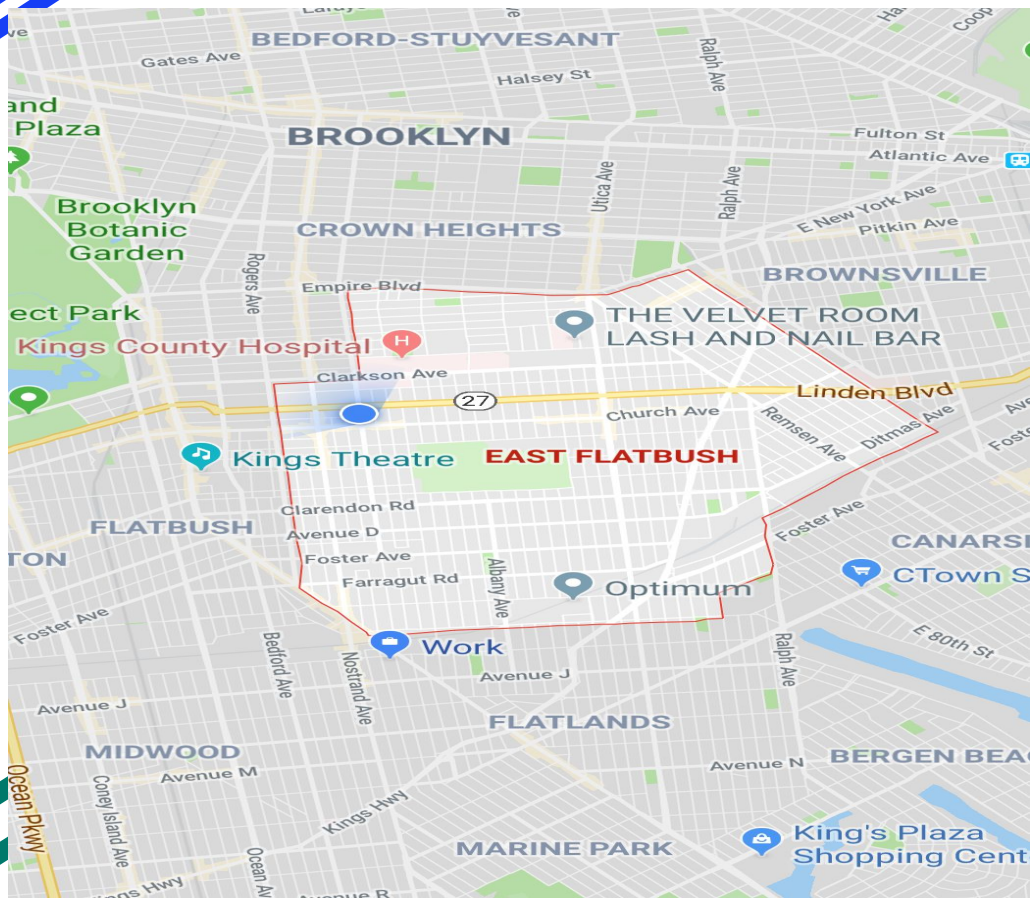

MY NEIGHBORHOOD: EAST FLATBUSH

PRESENTED BY: SHELLY JENNINGS

THE NEW YORK
PUBLIC LIBRARY

ASTOR, LENOX AND
TILDEN FOUNDATIONS

BROOKLYN East 34th Street - Nos. 1128-1130

THE NEW YORK
PUBLIC LIBRARY

ASTOR, LENOX AND
TILDEN FOUNDATIONS