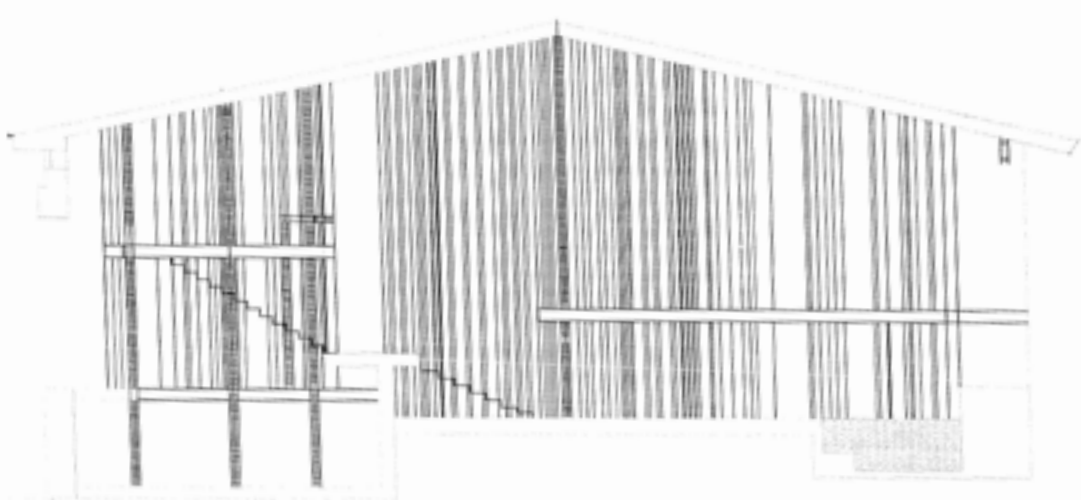

CASA ENTREMUROS

CASA ENTREMUROS
UPPER LEVEL
3/4" = 1'
LEYBA, MELISSA

COURT YARD
LEYBA
CASA ENTREMUROS

CASA ENTREMUROS
GROUNDS LEVEL
3/4" = 1'
LEYBA, MELISSA

POURTIAN
LEYBA
CASA ENTREMUROS

CASA ENTREMUROS
LOWER LEVEL
3/4" = 1'
LEYBA, MELISSA

STRUCTURE

CASA ENTREMUROS
BASEMENT LEVEL
3/4" = 1'
LEYBA, MELISSA

SERVITUBEN
LEYBA
CASA ENTREMUROS

CASA ENTREMUROS
AXONOMETRIC
1/8" = 1'
LEYBA, MELISSA