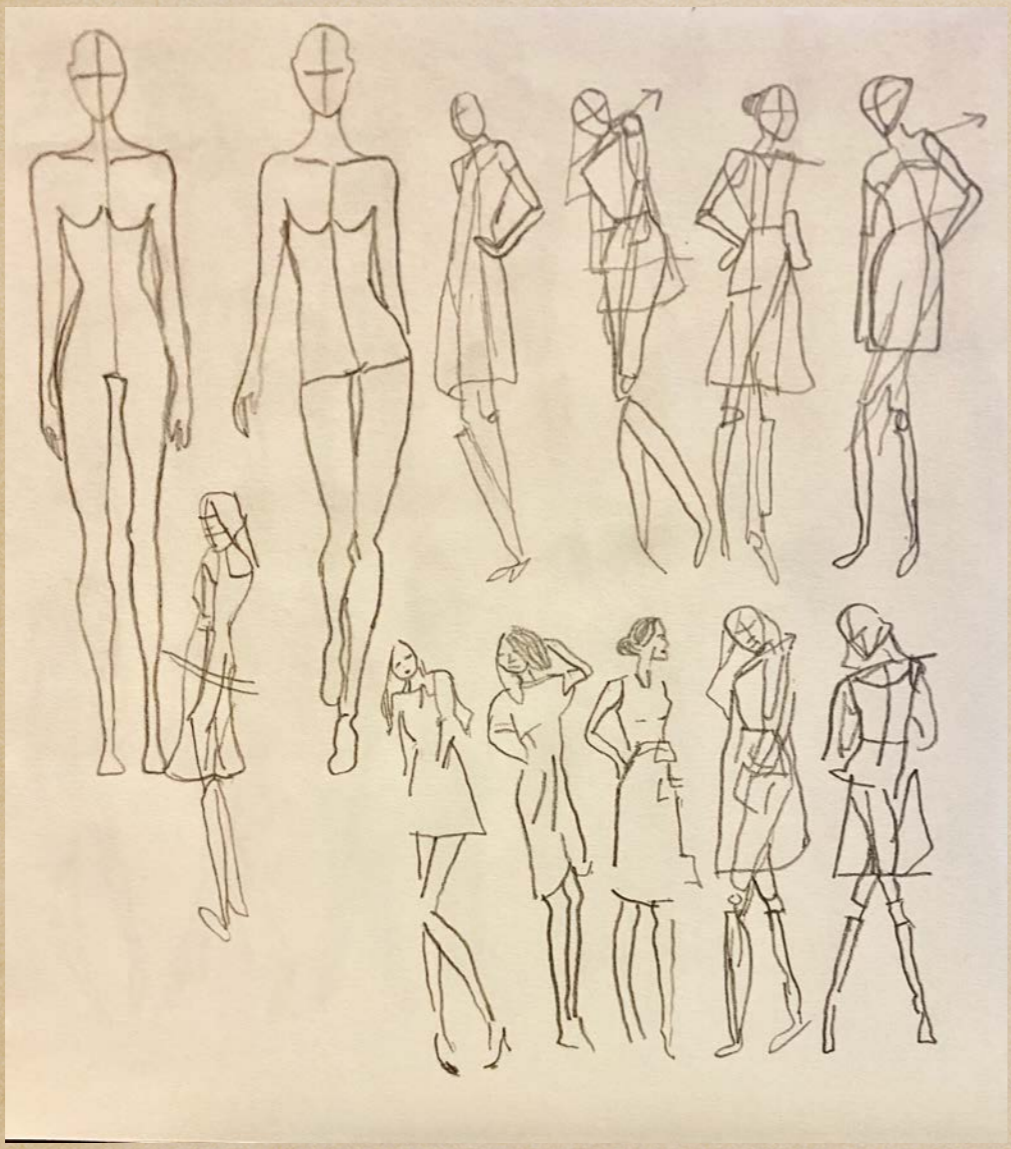

COMD1233

Figure Drawing Sketchbook

By: Matthew DeSouza

The Power of Gray

Mannequins

Square Format

Line of Action

Gestures

Gestures

End of Presentation