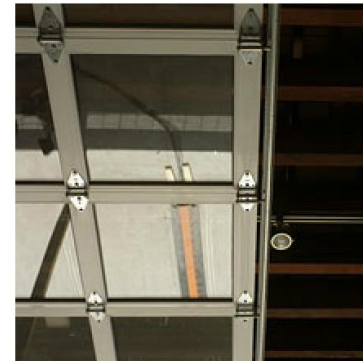

Eco-Friendly Facilities

[about](#) [performances](#) [gallery](#) [rentals](#) [press](#) [contact](#)

© 2015 Wild Project. All rights reserved. Website by Freckles Studio