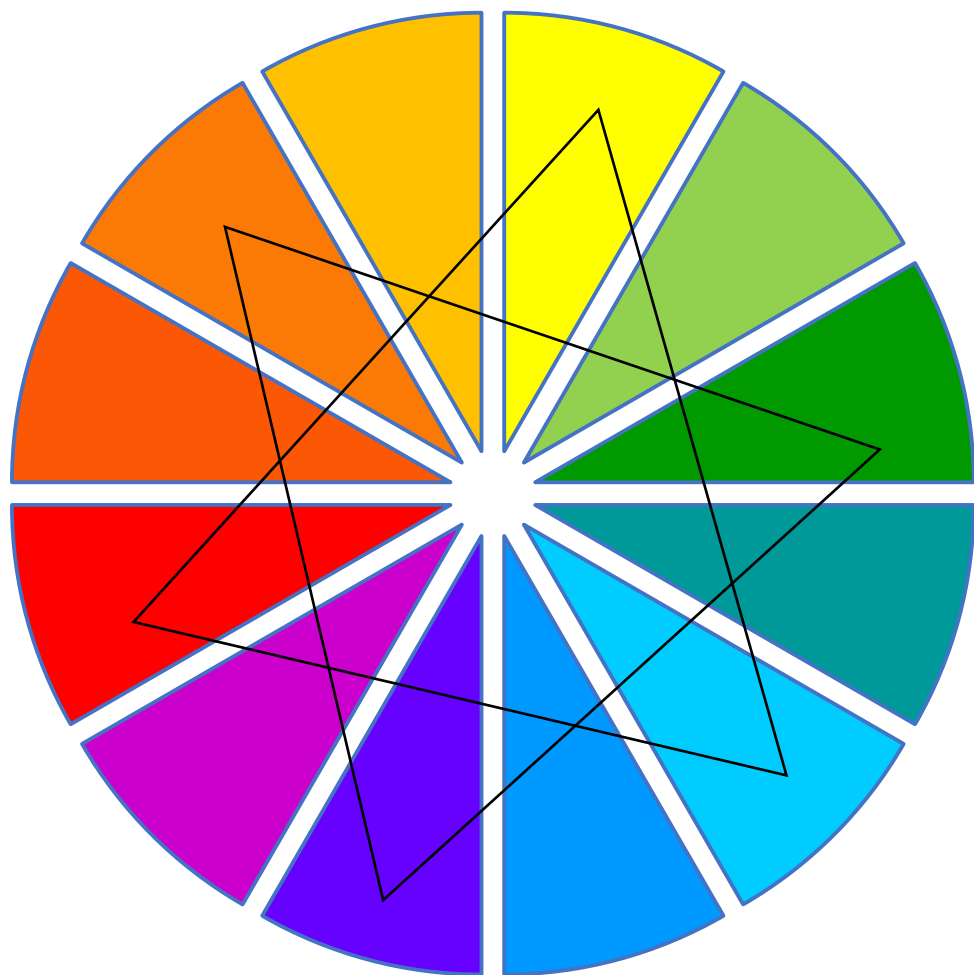

Color Analysis

Lizbeth Severino

BU7 2203 ; Visual Merchandising

Professor D. Jackson

Color Wheel

Yellow Orange ;
Tertiary

△ Yellow ; Primary

Yellow Green ;
Tertiary

△ Green ;
Secondary

Blue Green ;
Tertiary

△ Blue ; Primary

Blue Purple ;
Tertiary

△ Purple ;
Secondary

Red Purple ;
Tertiary

△ Red ; Primary

Red Orange ;
Tertiary

△ Orange ;
Secondary

Monochromatic Pink

Monochromatic Brown

Nature Scene