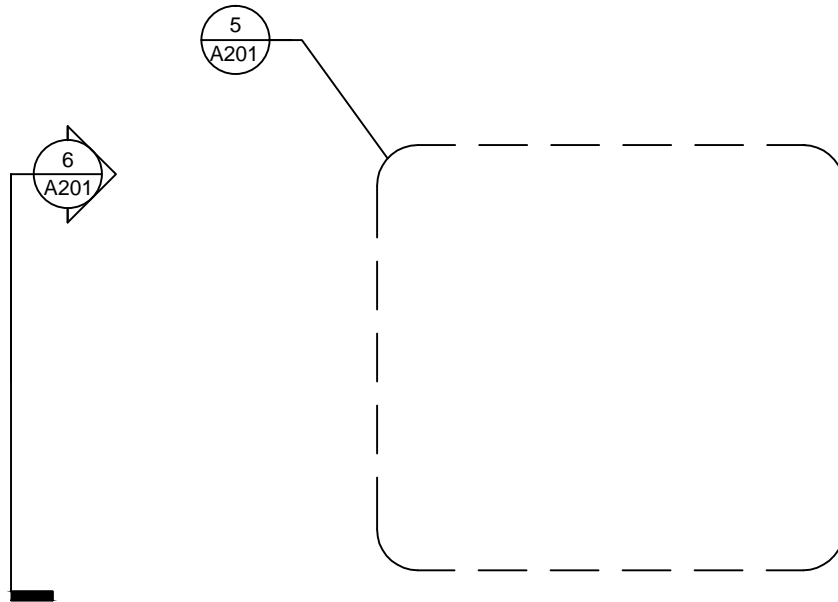

8 INTERIOR ELEVATION
A201 SCALE: 1/2"=1'-0"

ANNOTATION SCALED FOR
1/8" DRAWING