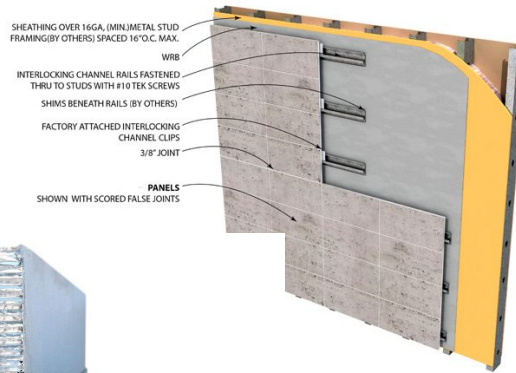

Stone Veneer (Honeycomb panels)

- Stone panels are composite wall panels made up of a thin natural stone veneer reinforced with an aluminum honeycomb backing.
- Approximately 80% less weight than solid stone.
- Panels are often the most economical choice

Pressure Glazed curtain wall