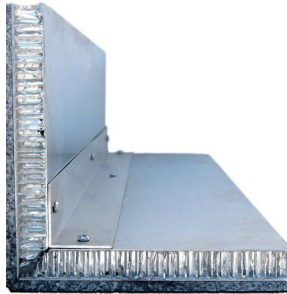

Stone Veneer (Honeycomb panels)

- Stone panels are composite wall panels made up of a thin natural stone veneer reinforced with an aluminum honeycomb backing.
- Approximately 80% less weight than solid stone.
- Panels are often the most economical choice

Pressure Glazed curtain wall