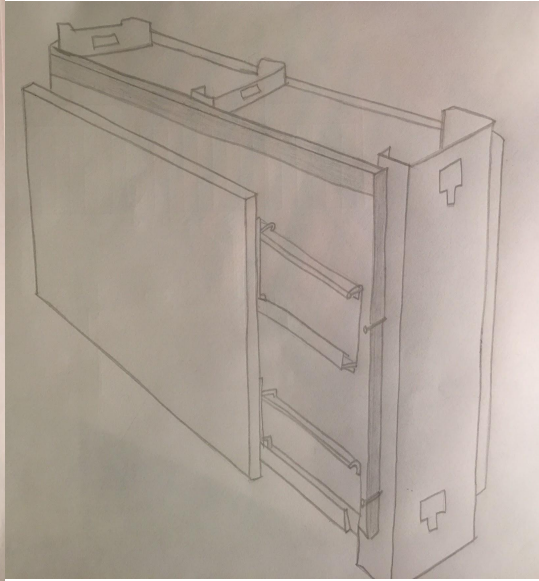

Stone Veneer (Honeycomb panels)

- Stone panels are composite wall panels made up of a thin natural stone veneer reinforced with an aluminum honeycomb backing.
- Approximately 80% less weight than solid stone.
- Panels are often the most economical choice

Pressure Glazed curtain wall