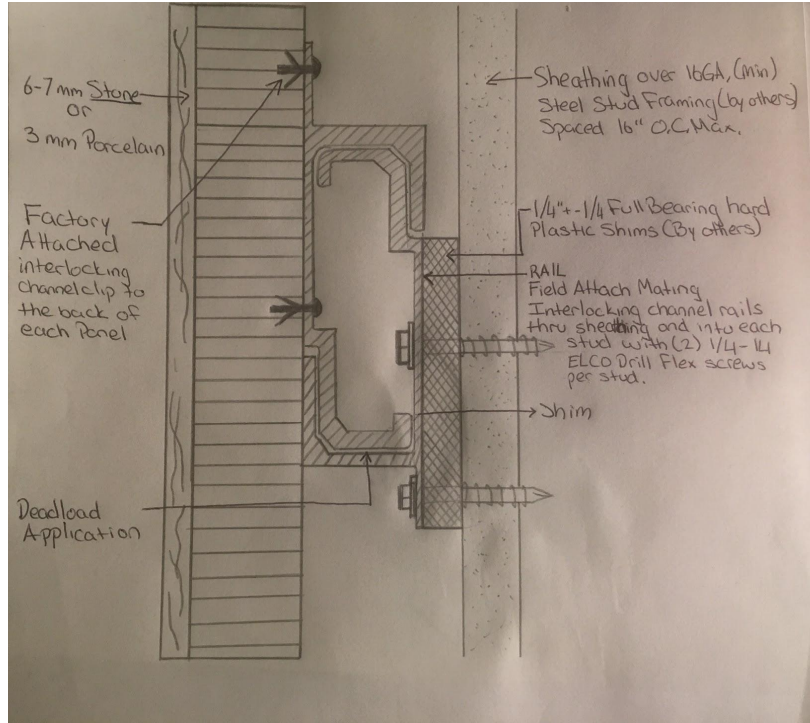

Stone Veneer (Honeycomb panels)

- Stone panels are composite wall panels made up of a thin natural stone veneer reinforced with an aluminum honeycomb backing.
- Approximately 80% less weight than solid stone.
- Panels are often the most economical choice

Pressure Glazed curtain wall