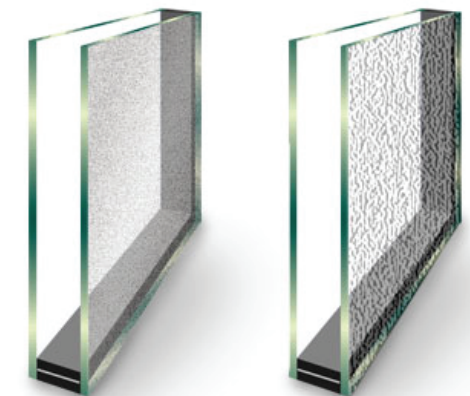

WALL: STUCCO

STAIRS & BED FRAME:  
RED OAK

FLOOR: SOLID BAMBOO

WINDOWS: INSULATED GLASS

FROSTED