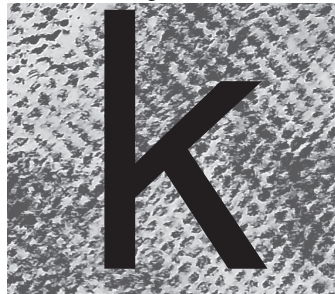

# Texture & Color Examples

Kimberly Guzman

Black rectangle with reverse letter

Greyscale low black contrast

Color high contrast

Greyscale high contrast

Transparency

Greyscale white high contrast

Color low contrast

Texture inside of it

2 Color textures overlapping

A Color and a b/w texture overlapping