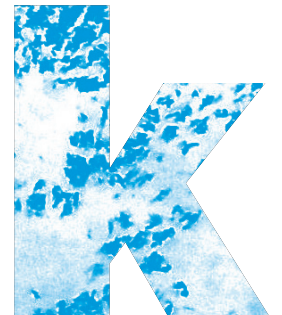

# Texture & Color Examples

Kimberly Guzman

Black rectangle with reverse letter

Greyscale low black contrast

Color high contrast

Greyscale high contrast

Transparency

Greyscale white high contrast

Color low contrast

Texture inside of it

2 Color textures overlapping

A Color and a b/w texture overlapping