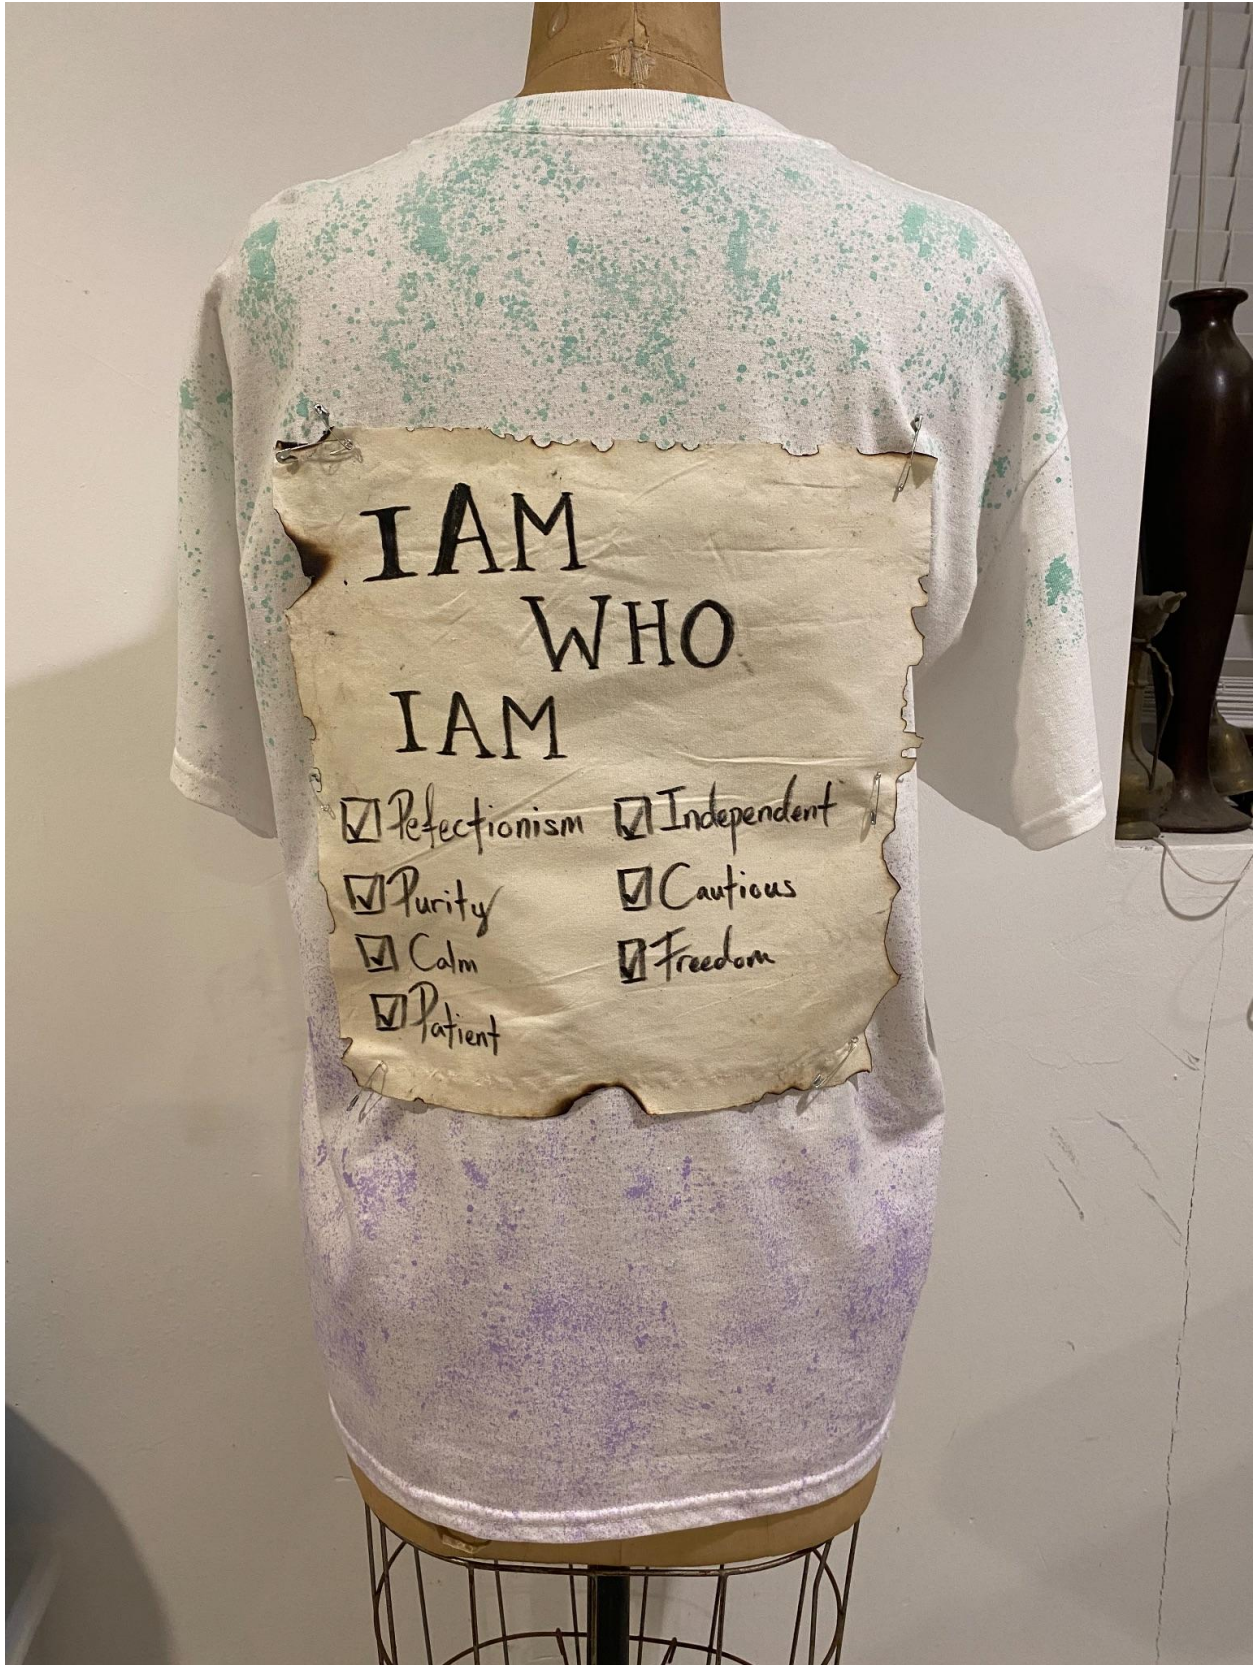

I AM
WHO
I AM

☒ Perfectionism	☒ Independent
☒ Purity	☒ Cautious
☒ Calm	☒ Freedom
☒ Patient