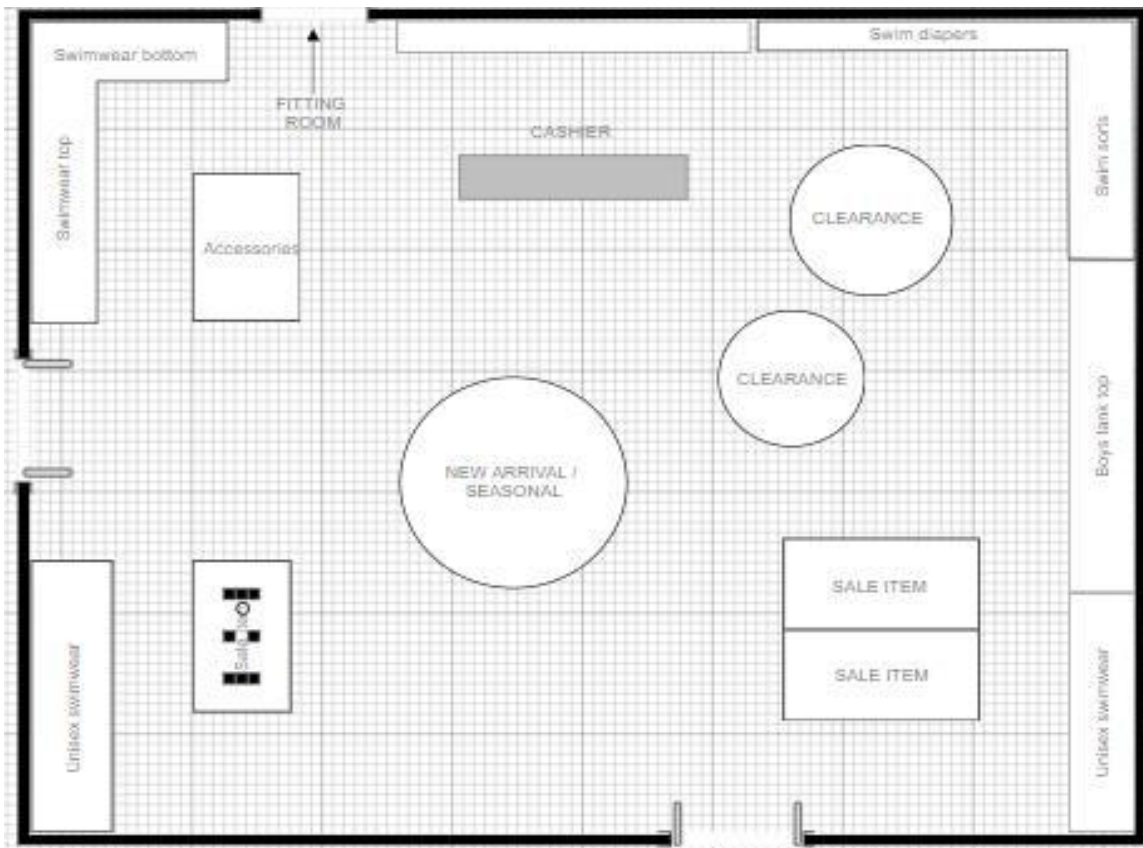

Merchandise Type: Swimwear & Swim Accessories for children with disabilities

Retail Store Slogan: "changing lives one splash at a time"

Retail Store Mission Statement: Our goal is to ensure that children and young adults with special needs have the ability to not only be safe while in the water but enjoy themselves while splashing around in our Splash Safe™ apparel and accessories.

Retail Store Layout Type: **Free Flow**

Retail Store Logo: