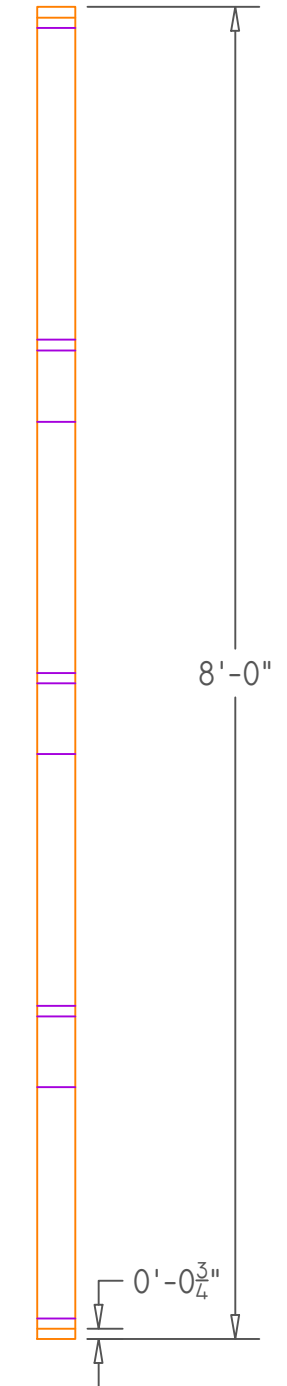

LEFT SIDE VIEW

RIGHT SIDE VIEW

NYC COLLEGE OF TECHNOLOGY		PLATE No.
ENT 1108 - DRAFTING I		F1
LAB PROJECT 7		
FLAT I		
SCALE:	1" = 1'-0"	
DATE:	MARCH 15 2018	
DRAFTER:	JUSTIN QUINONES	OF: 1