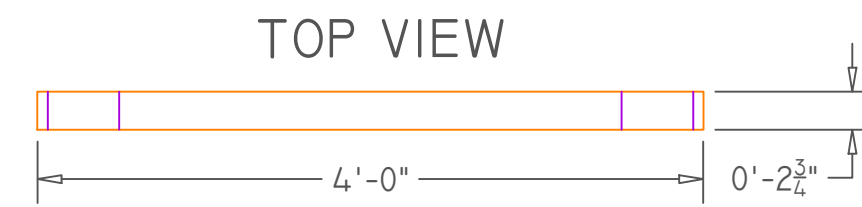

LEFT SIDE VIEW

RIGHT SIDE VIEW

NYC COLLEGE OF TECHNOLOGY		PLATE No.
ENT 1108 - DRAFTING I		F1
LAB PROJECT 7		
FLAT I		
SCALE:	1" = 1'-0"	
DATE:	MARCH 15 2018	
DRAFTER:	JUSTIN QUINONES	OF: 1