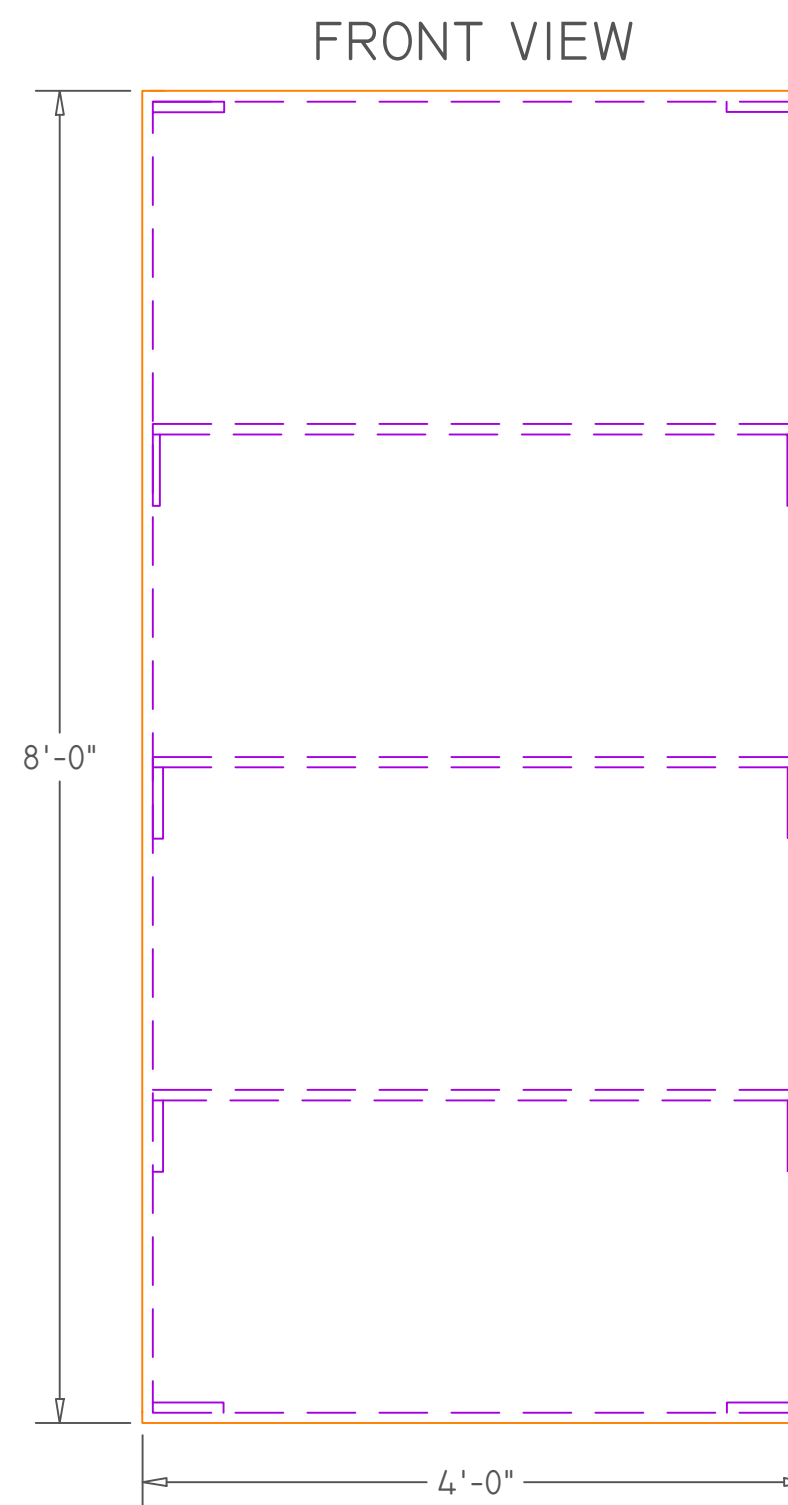

LEFT SIDE VIEW

RIGHT SIDE VIEW

NYC COLLEGE OF TECHNOLOGY		PLATE No.
ENT 1108 - DRAFTING I		F1
LAB PROJECT 7		
FLAT I		
SCALE:	1" = 1'-0"	
DATE:	MARCH 15 2018	
DRAFTER:	JUSTIN QUINONES	OF: 1