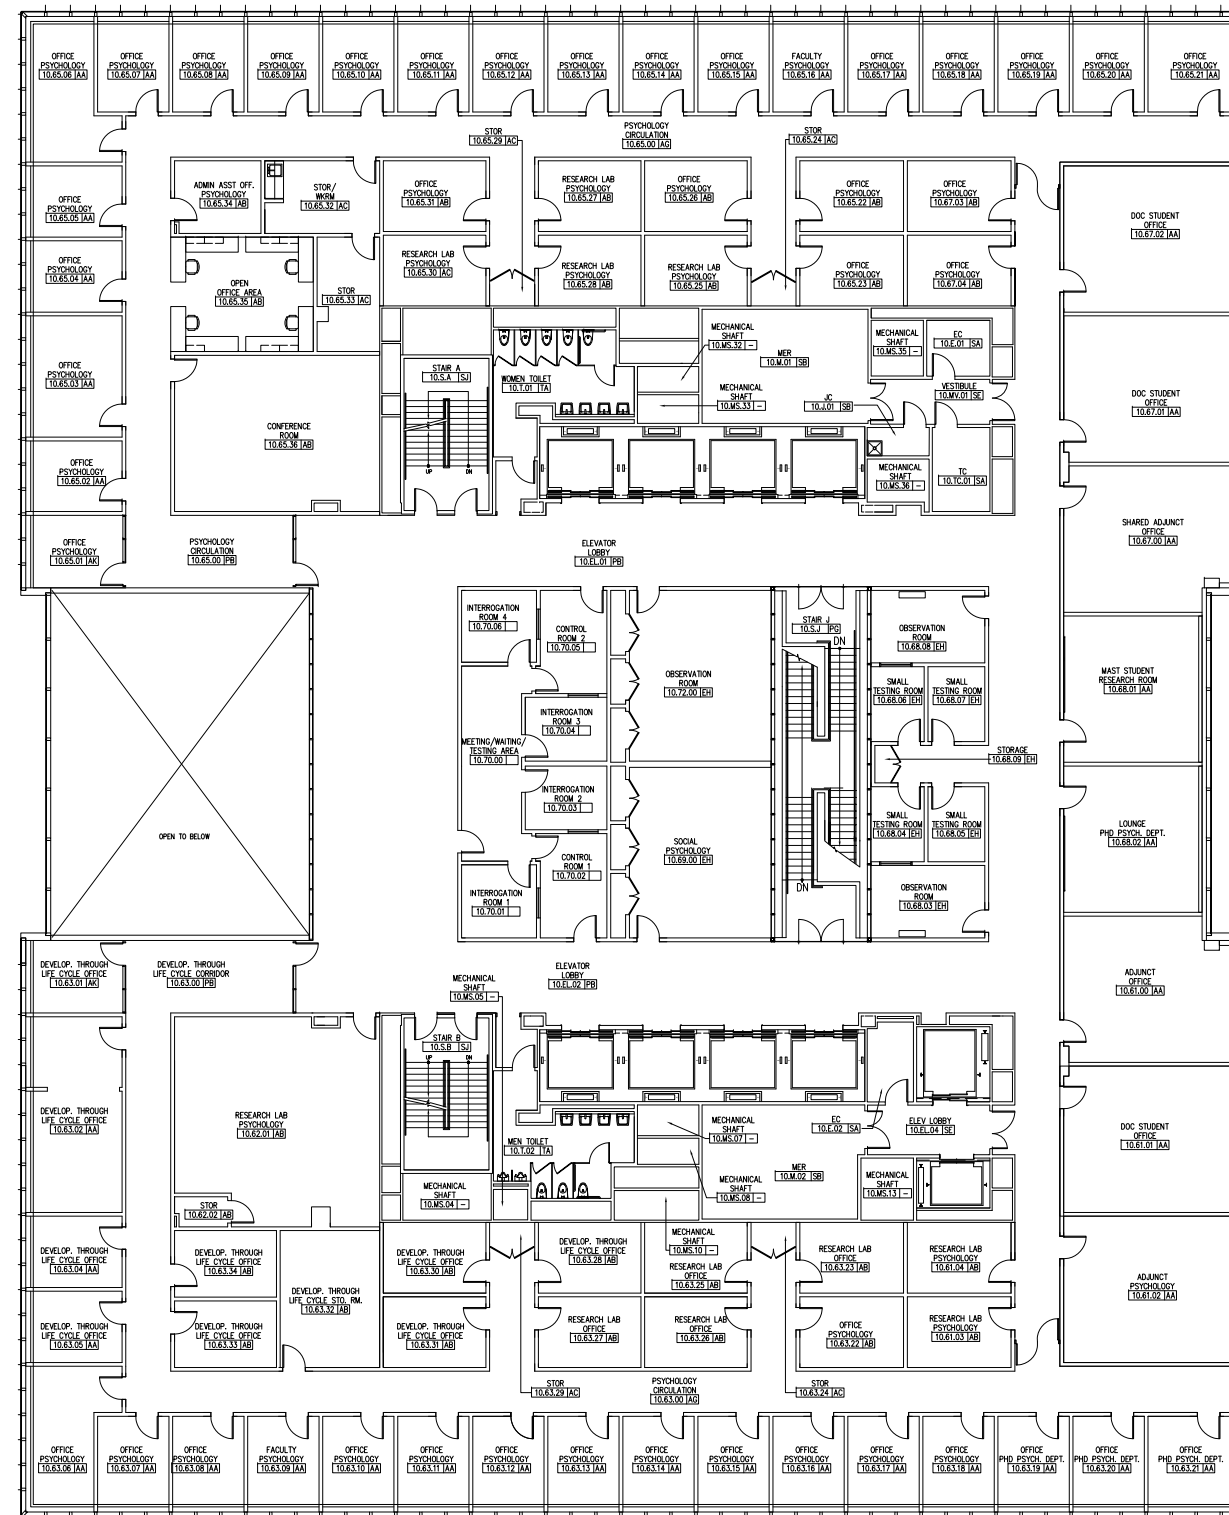

NEW BUILDING - 10th FL.

JOHN JAY COLLEGE OF CRIMINAL JUSTICE
524 WEST 59TH STREET NEW YORK, NY 10019

Scale : Not to Scale

Release Version : 11-13-17