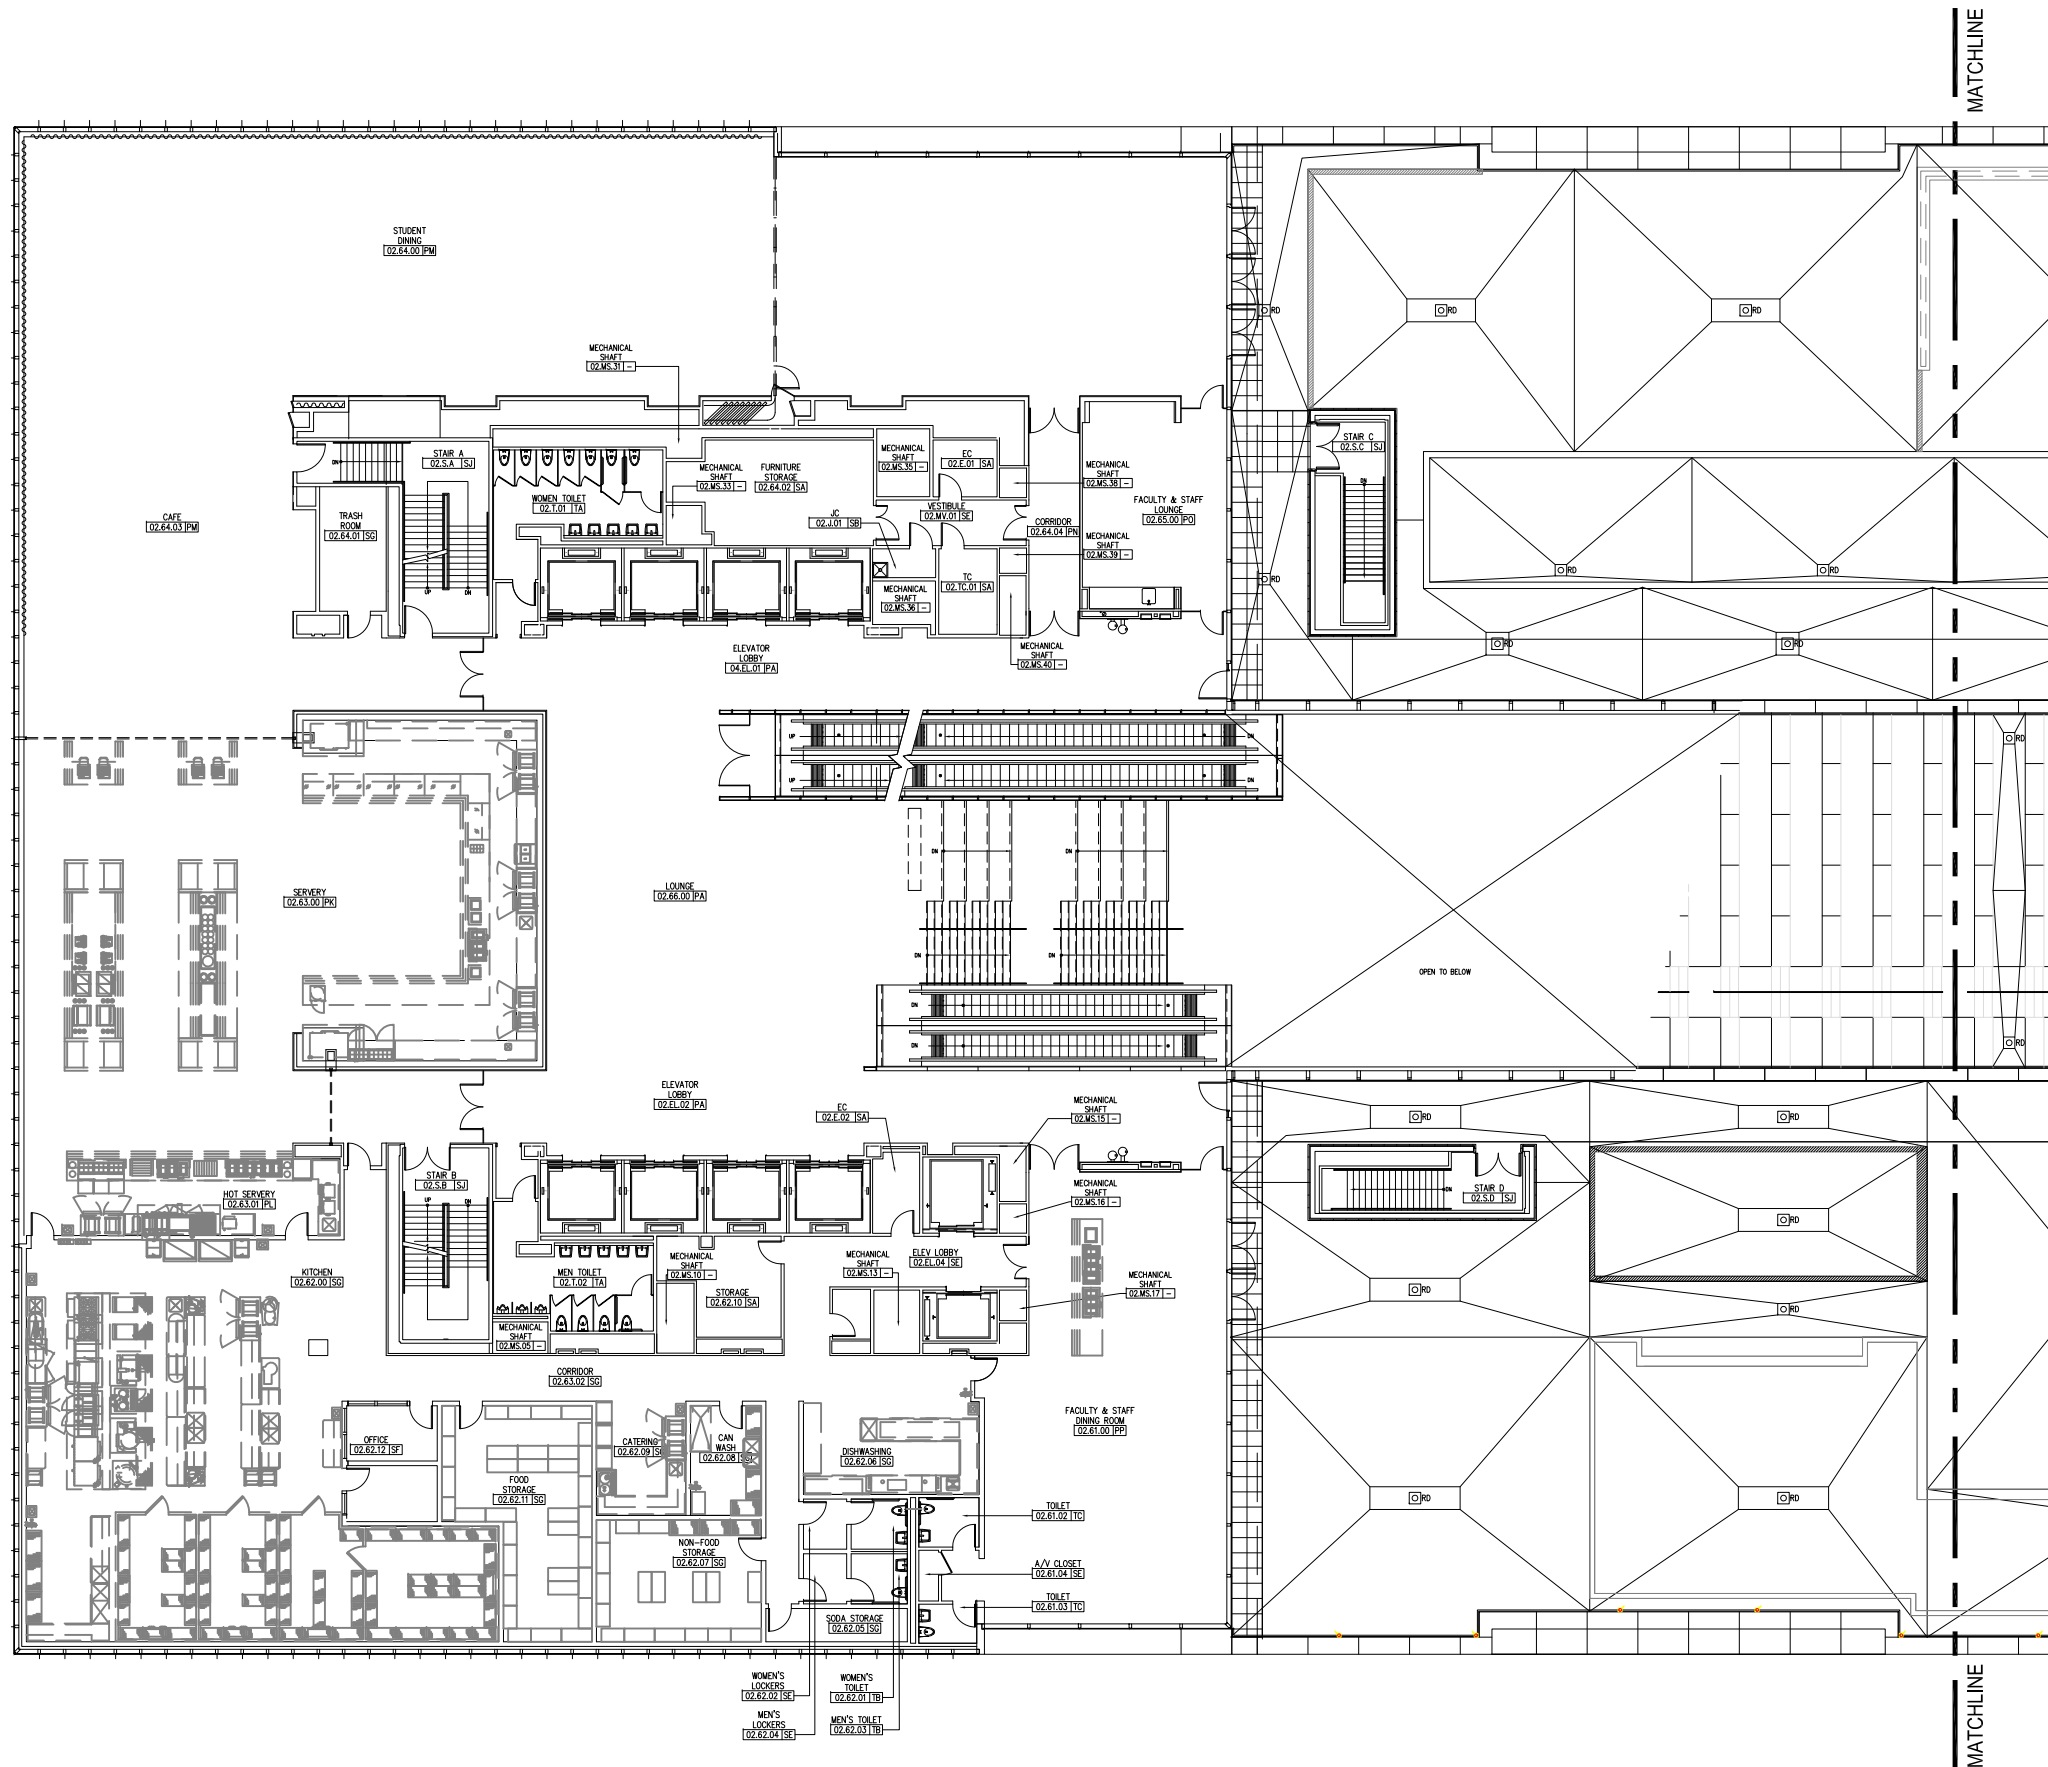

NEW BUILDING - 2nd Fl. A

JOHN JAY COLLEGE OF CRIMINAL JUSTICE
524 WEST 59TH STREET NEW YORK, NY 10019

Scale : Not to Scale

Release Version : 11-13-17