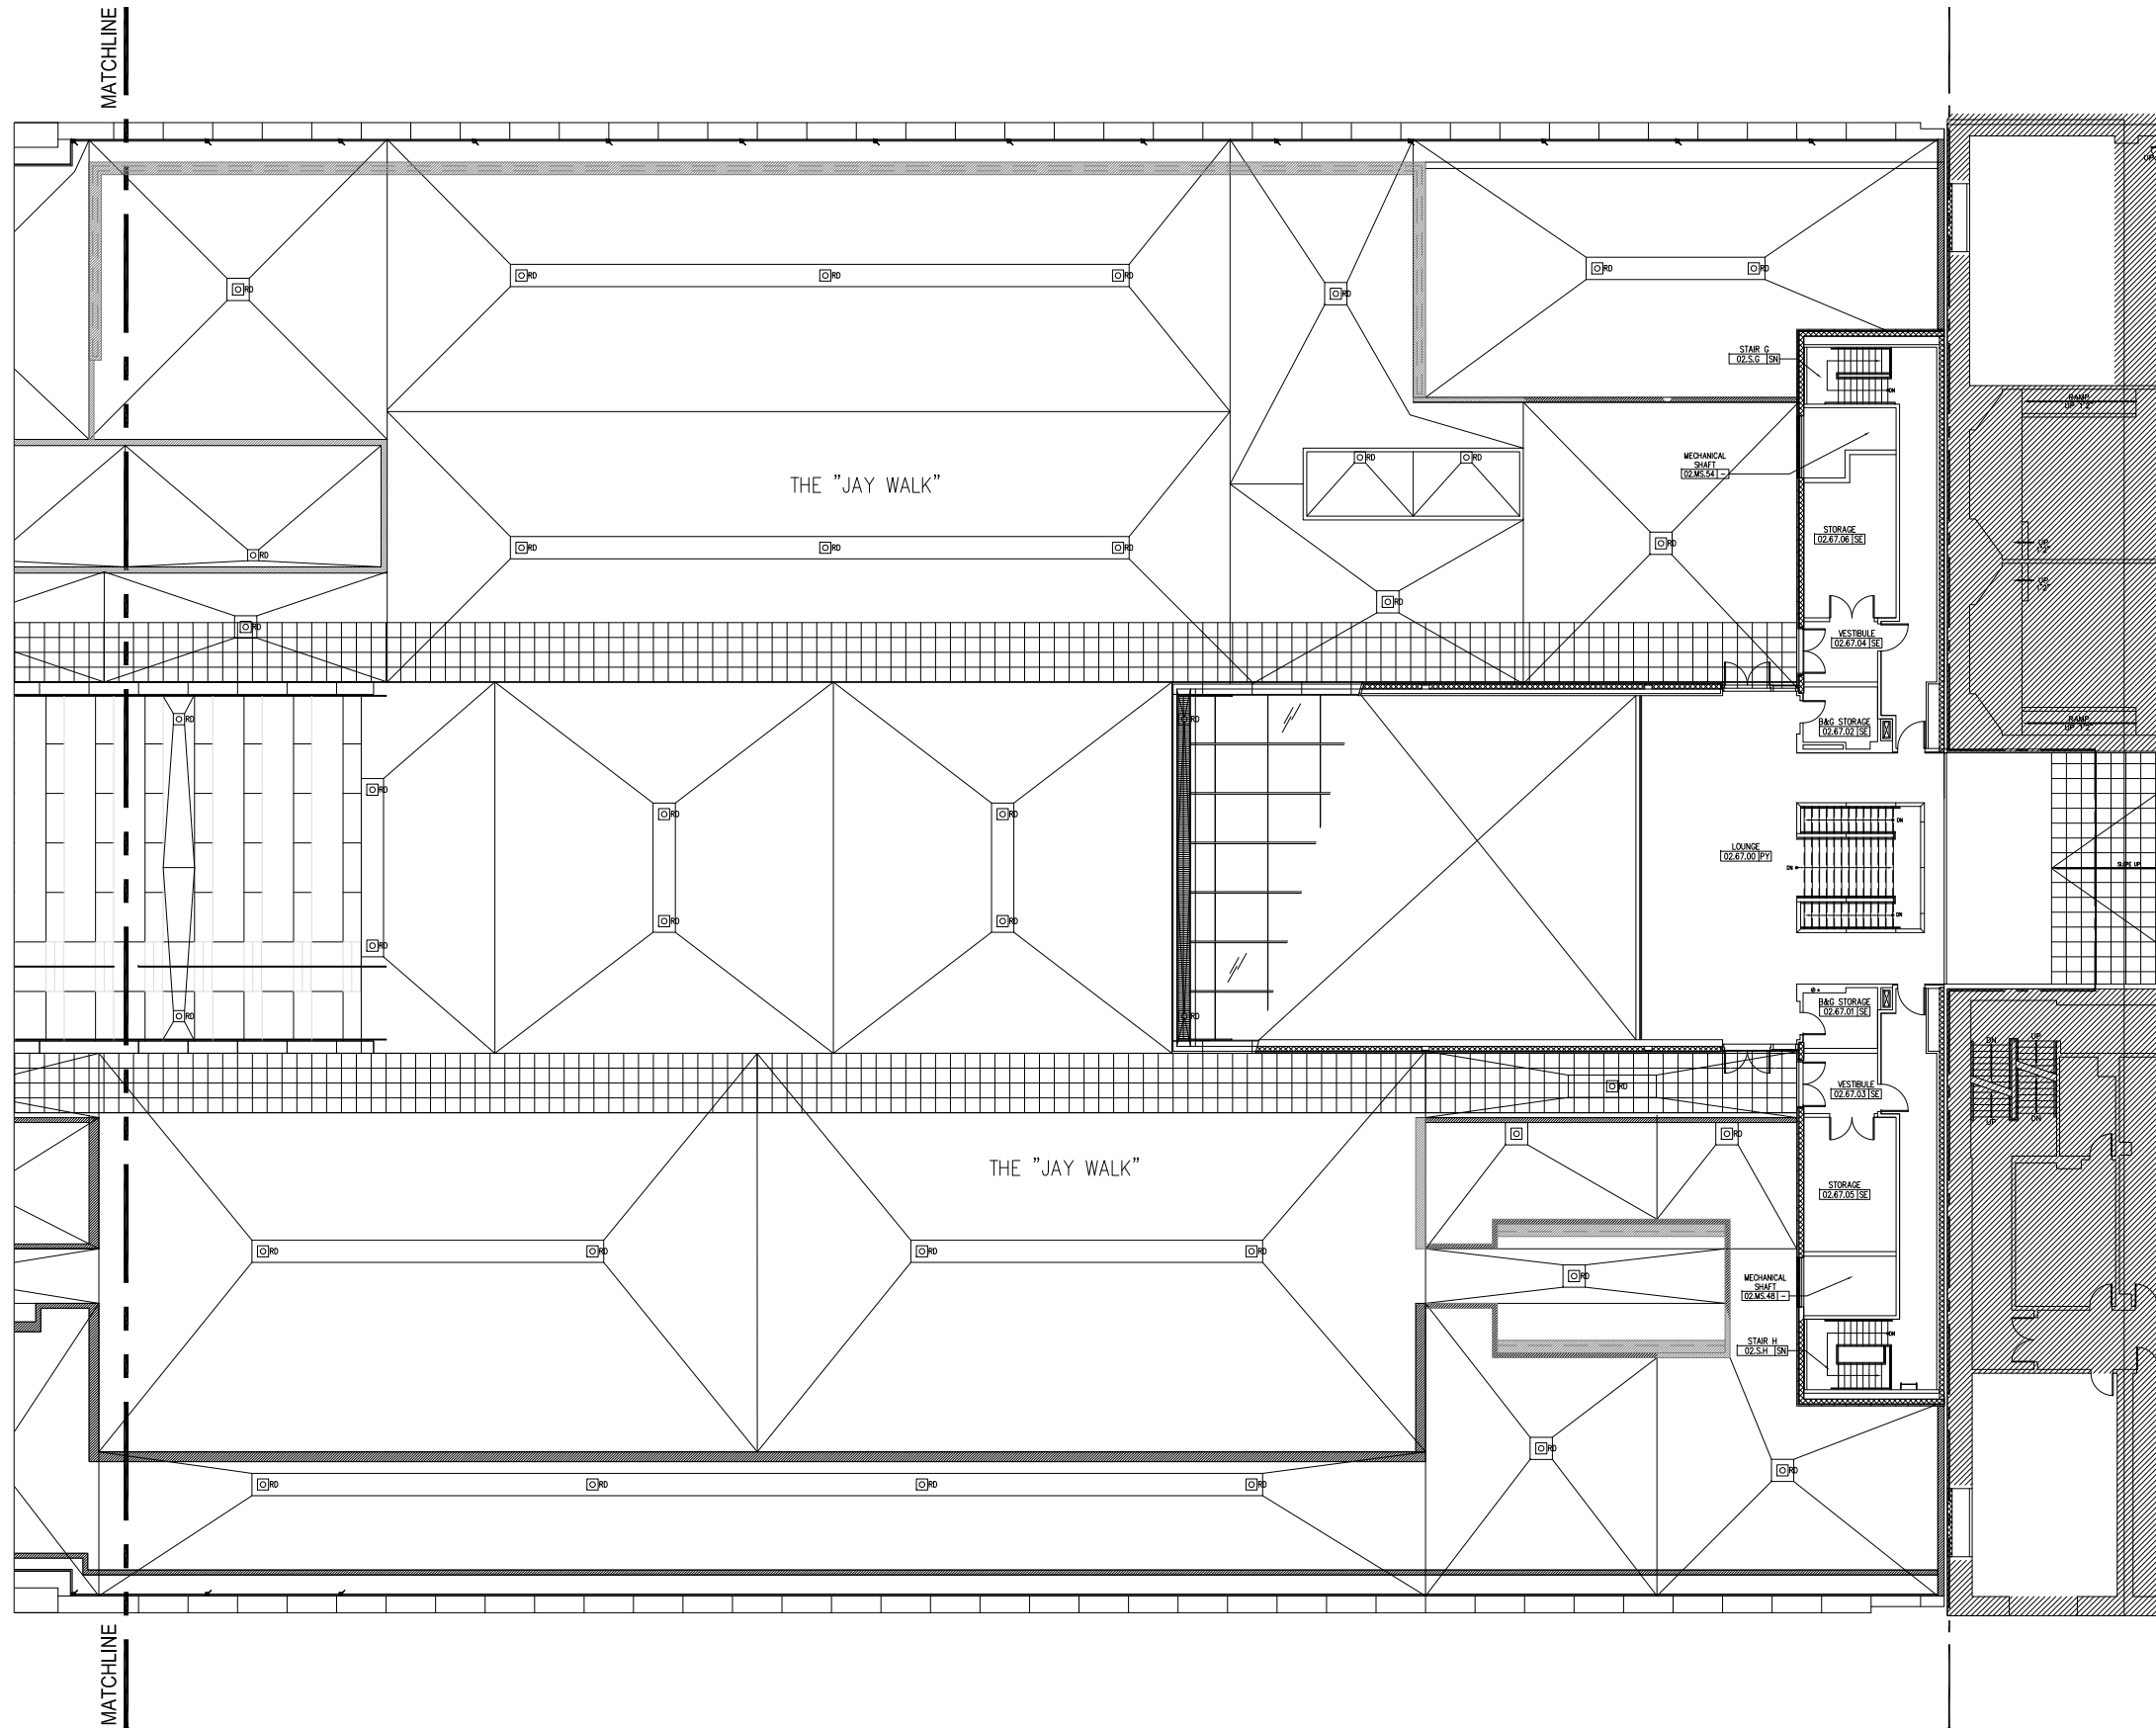

NEW BUILDING - 2nd FL. B

JOHN JAY COLLEGE OF CRIMINAL JUSTICE
524 WEST 59TH STREET NEW YORK, NY 10019

Scale : Not to Scale

Release Version : 11-13-17