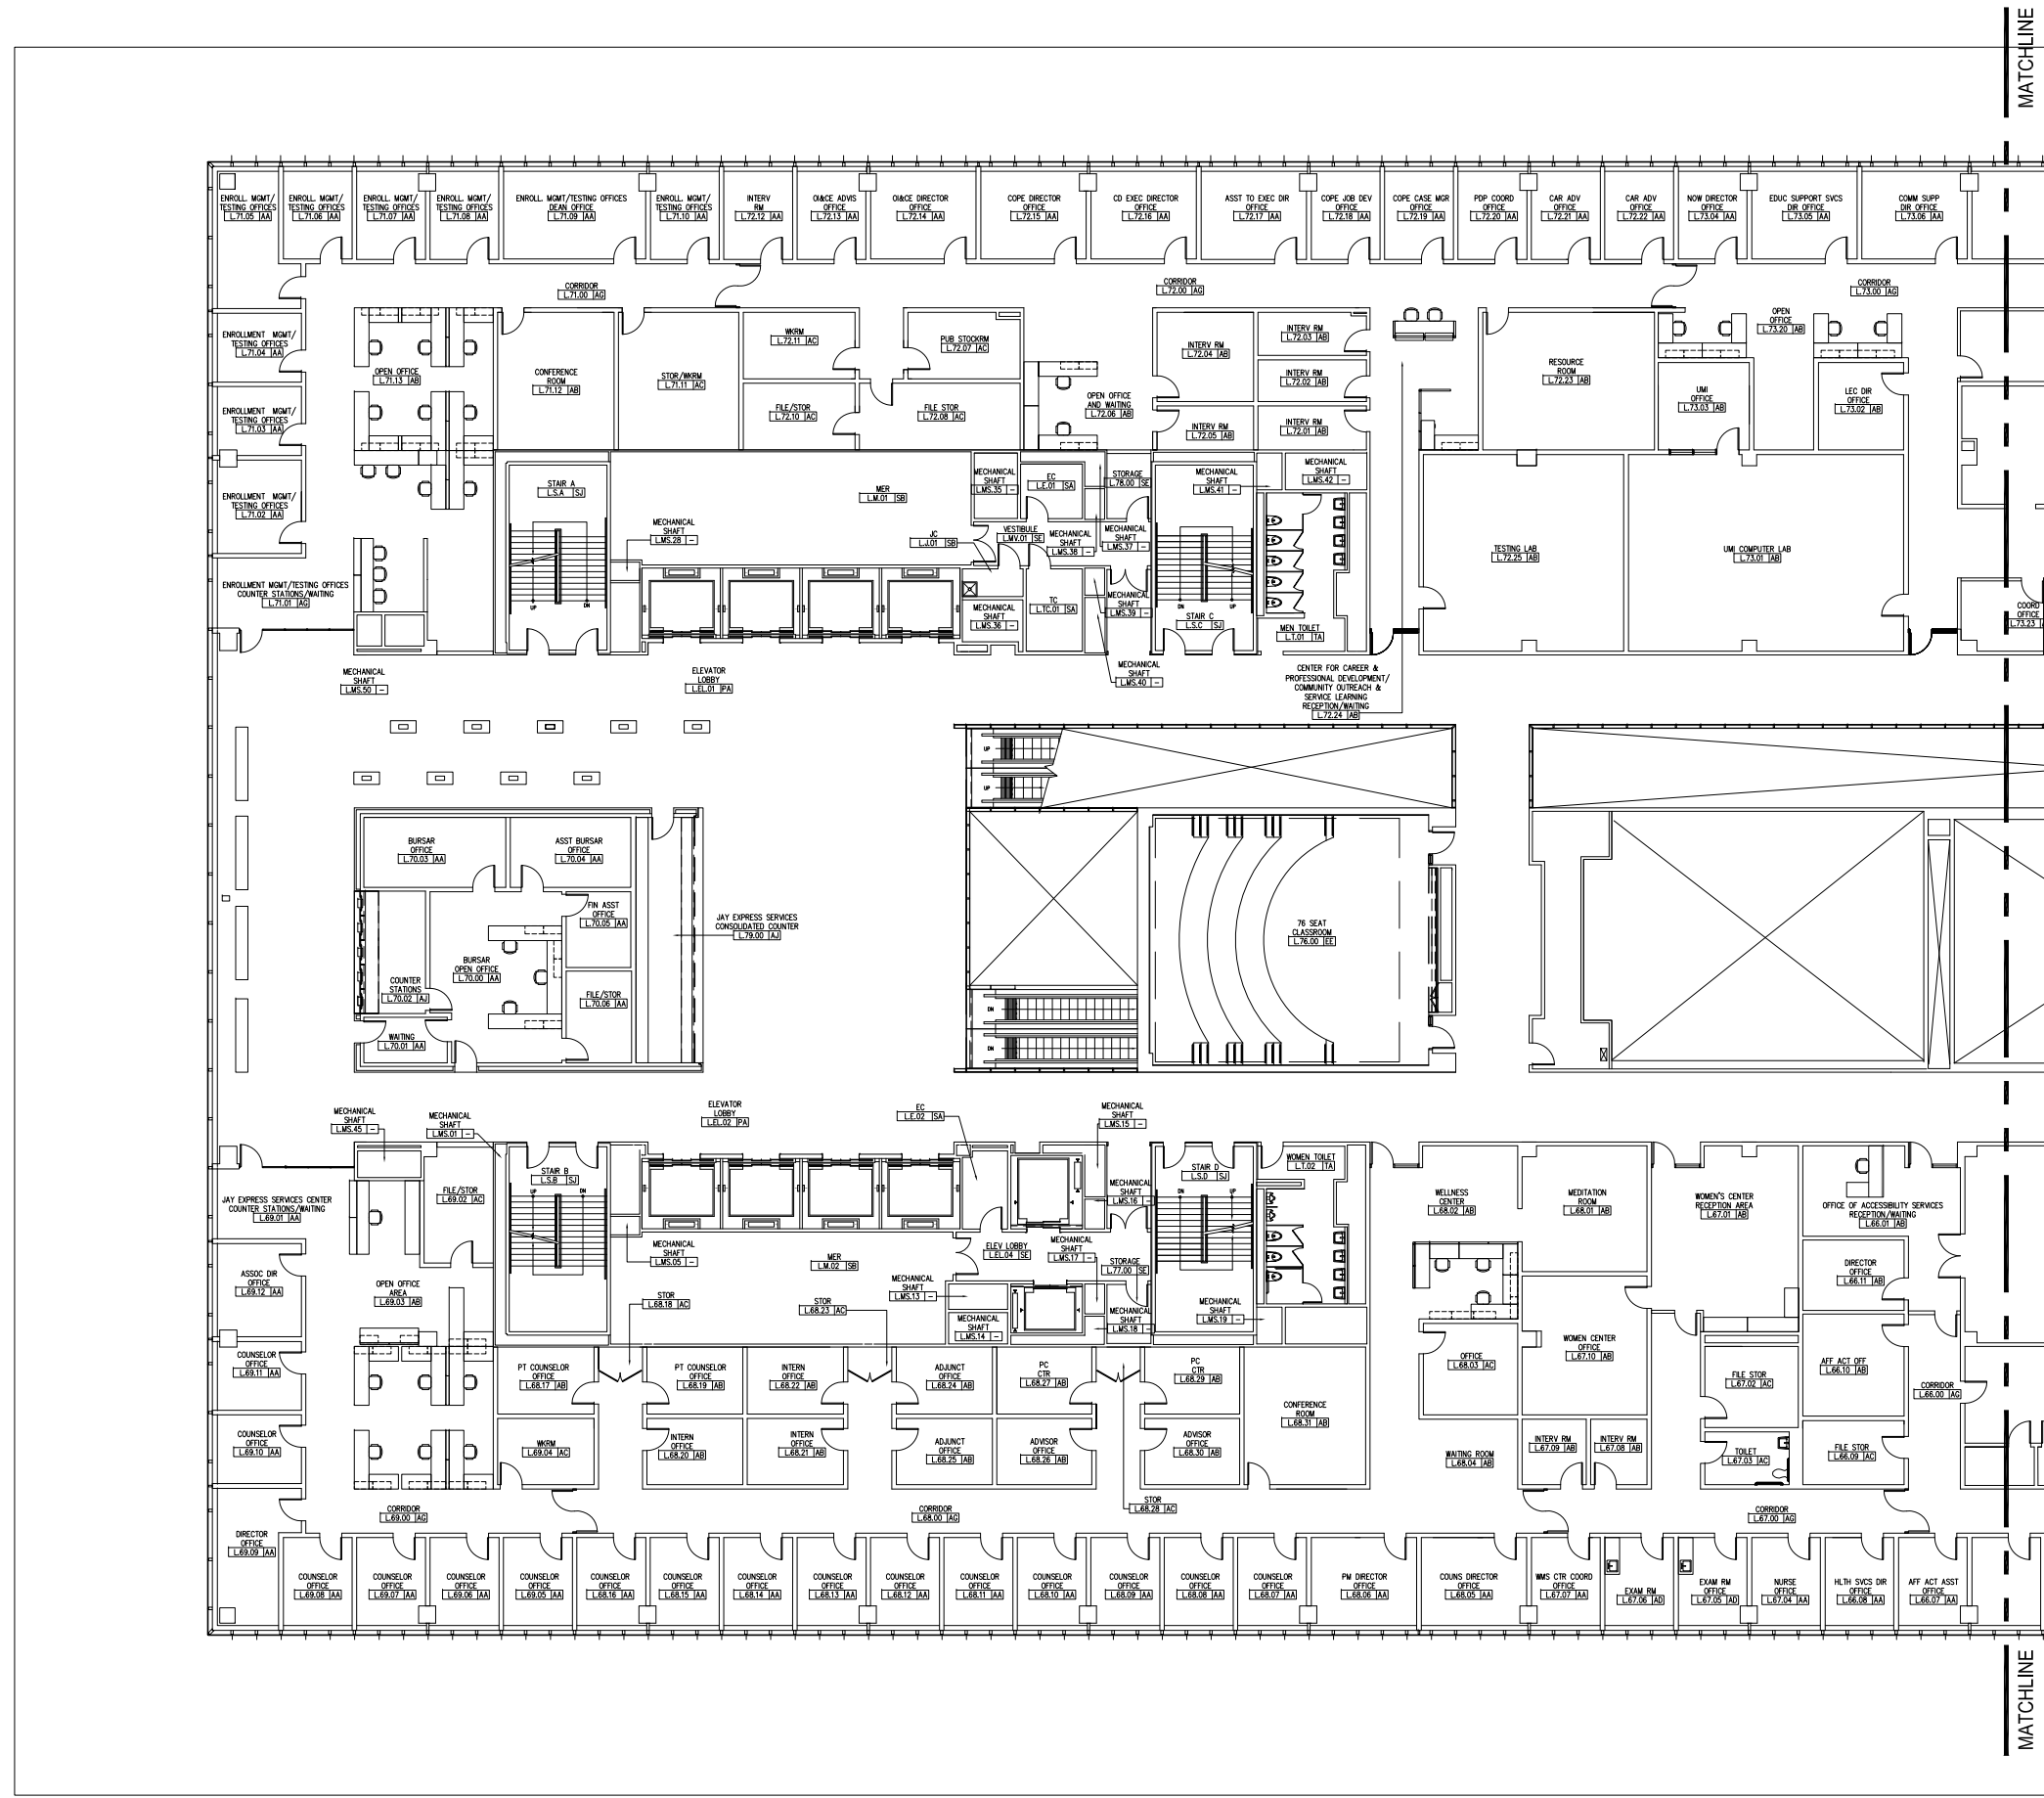

NEW BUILDING - L A

JOHN JAY COLLEGE OF CRIMINAL JUSTICE
524 WEST 59TH STREET NEW YORK, NY 10019

Scale : Not to Scale

Release Version : 11-13-17