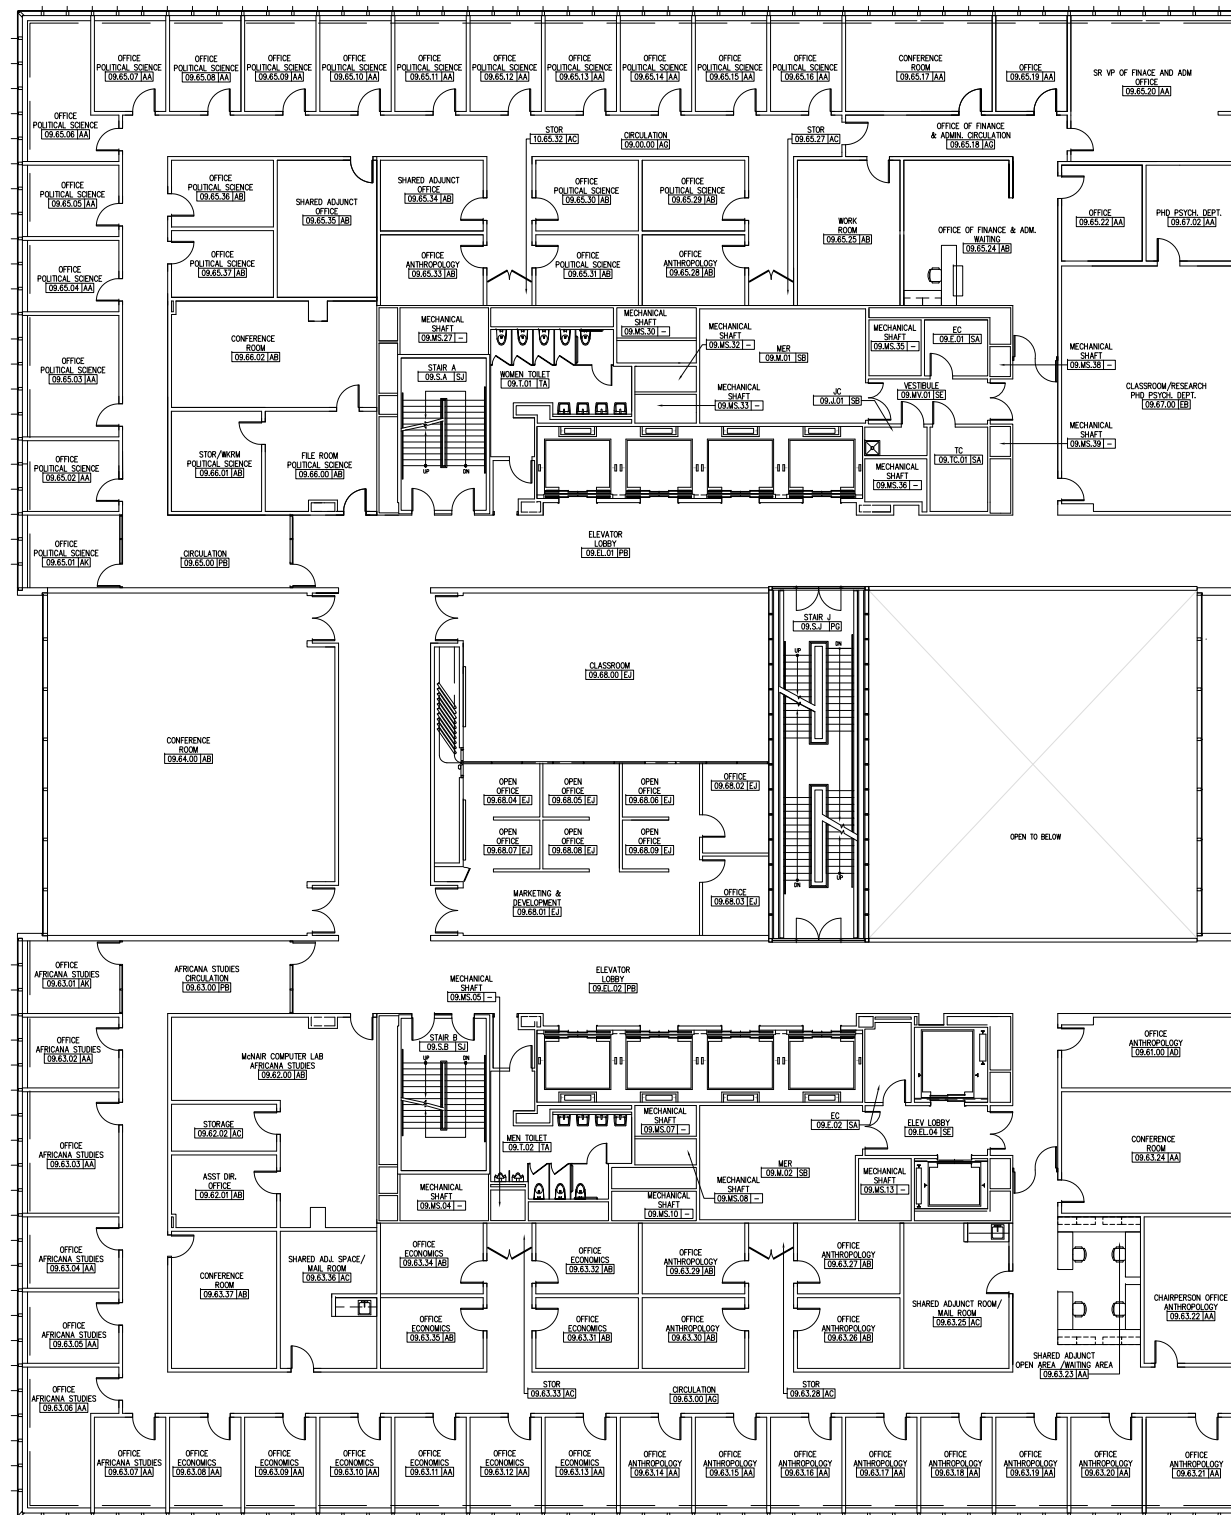

NEW BUILDING - 9th FL.

JOHN JAY COLLEGE OF CRIMINAL JUSTICE
524 WEST 59TH STREET NEW YORK, NY 10019

Scale : Not to Scale

Release Version : 11-13-17