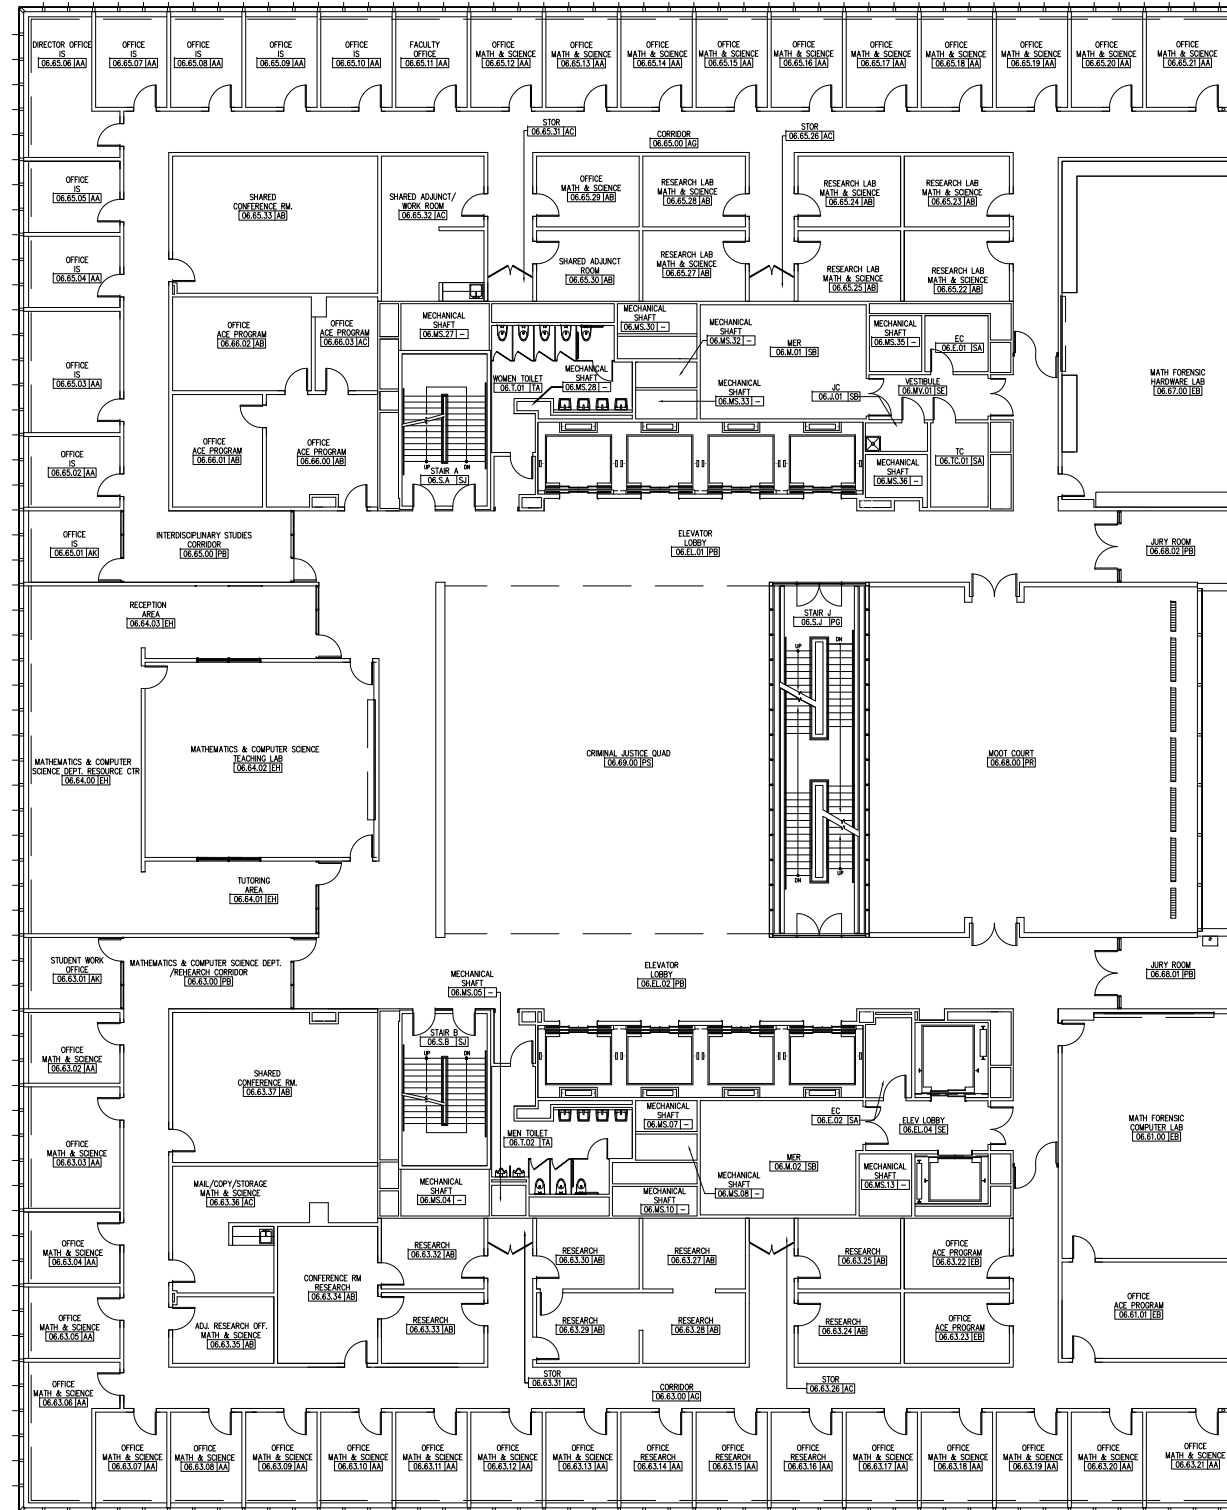

NEW BUILDING - 6th FL.

JOHN JAY COLLEGE OF CRIMINAL JUSTICE
524 WEST 59TH STREET NEW YORK, NY 10019

Scale : Not to Scale

Release Version : 11-13-17