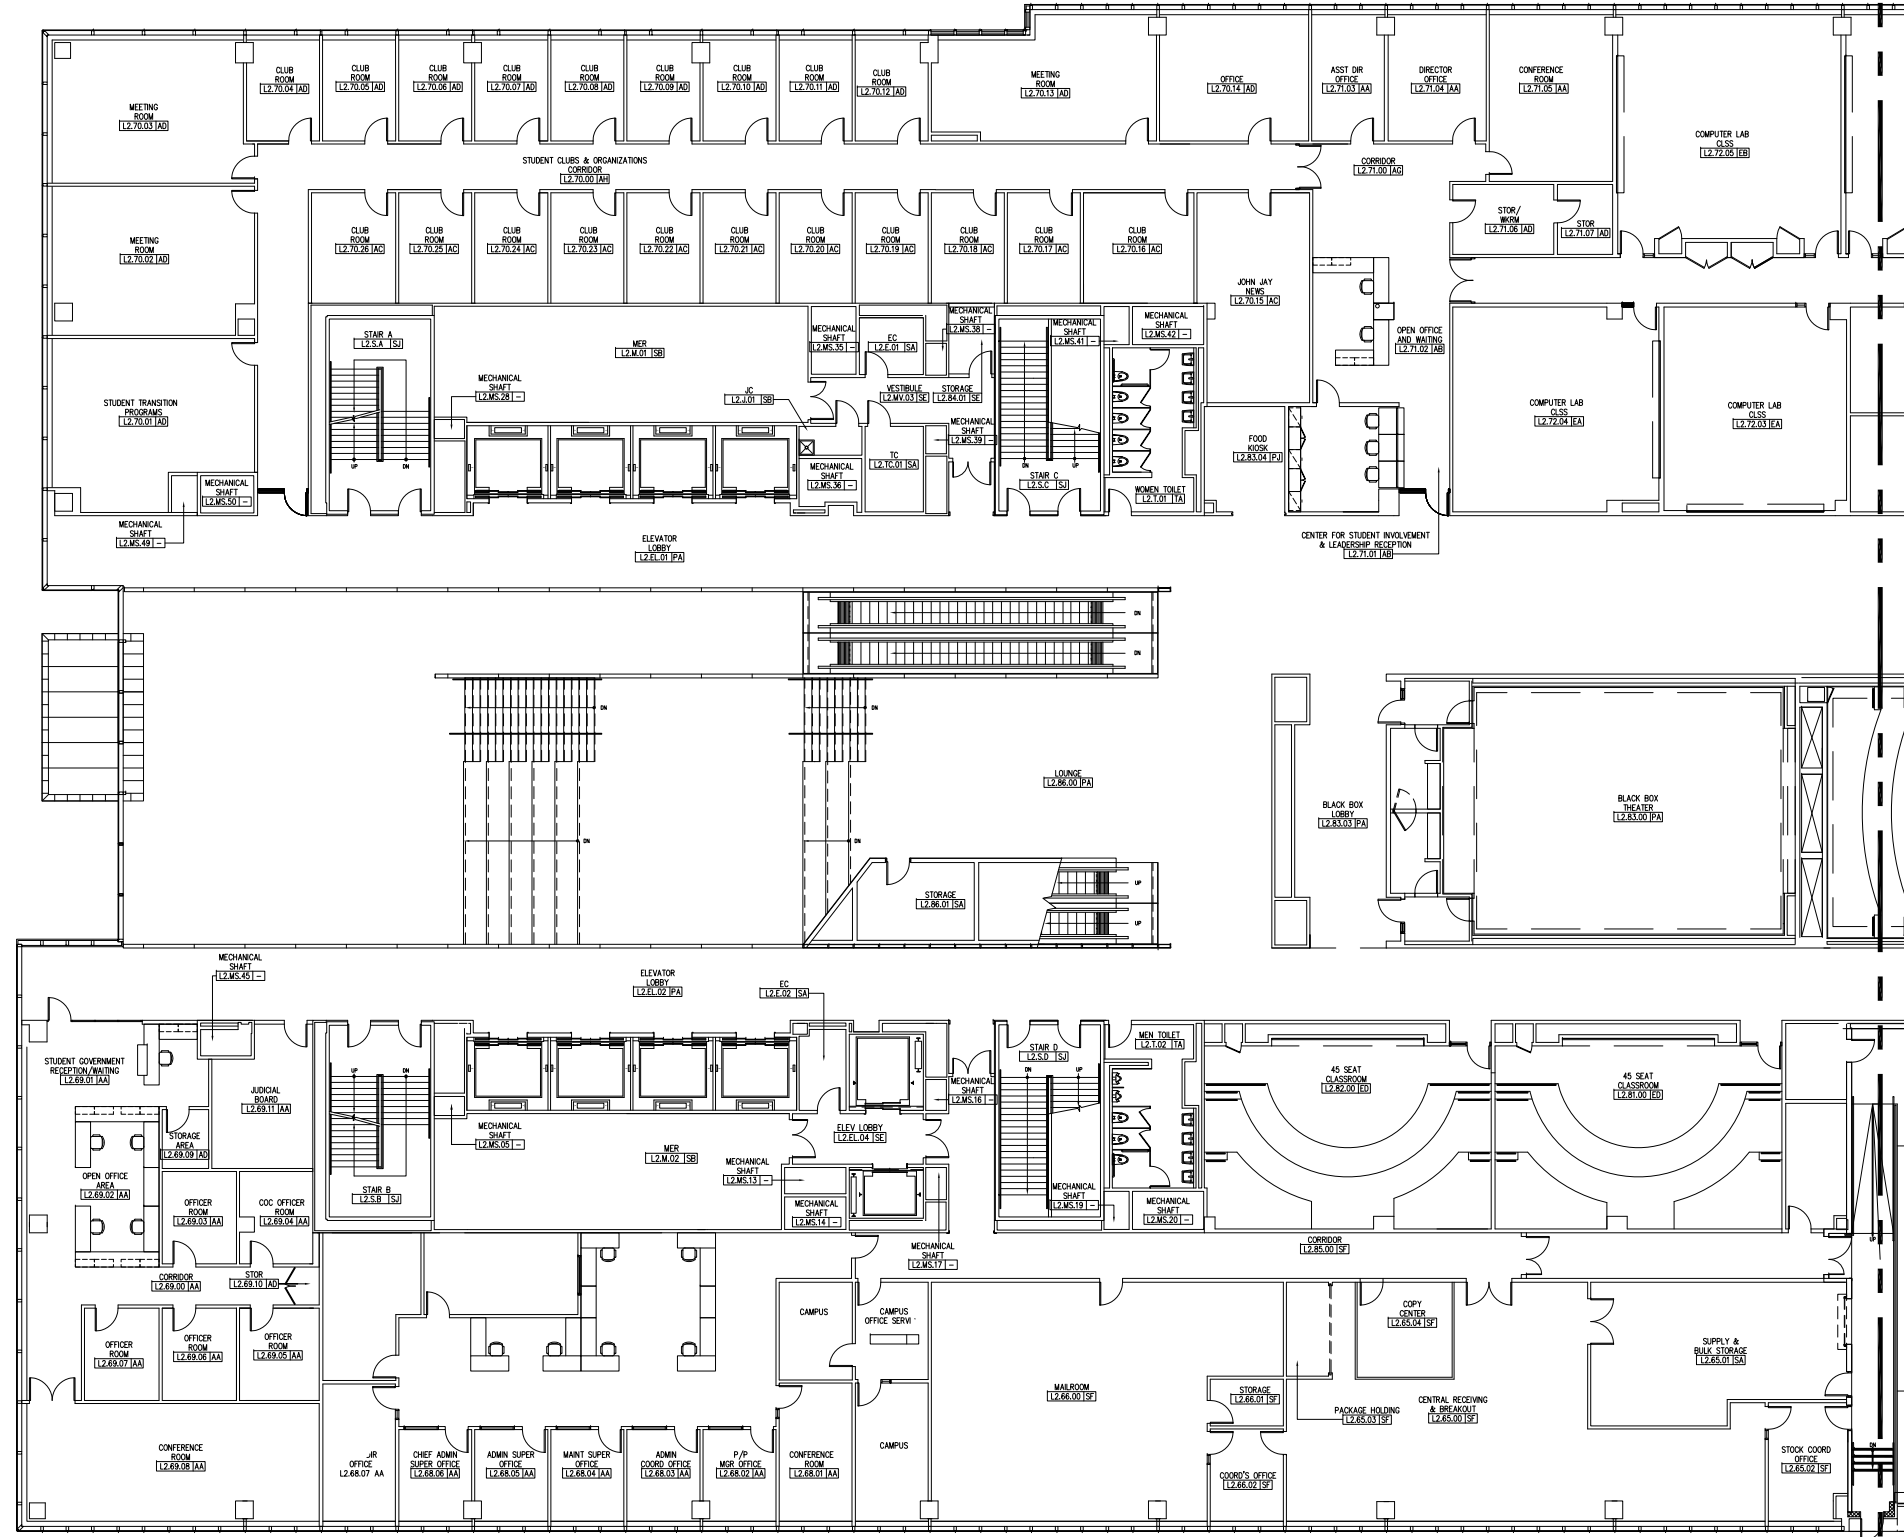

59TH STREET

MATCHLINE

11TH AVENUE

58TH STREET

MATCHLINE

NEW BUILDING - L2 A

JOHN JAY COLLEGE OF CRIMINAL JUSTICE
524 WEST 59TH STREET NEW YORK, NY 10019

Scale : Not to Scale

Release Version : 11-13-17