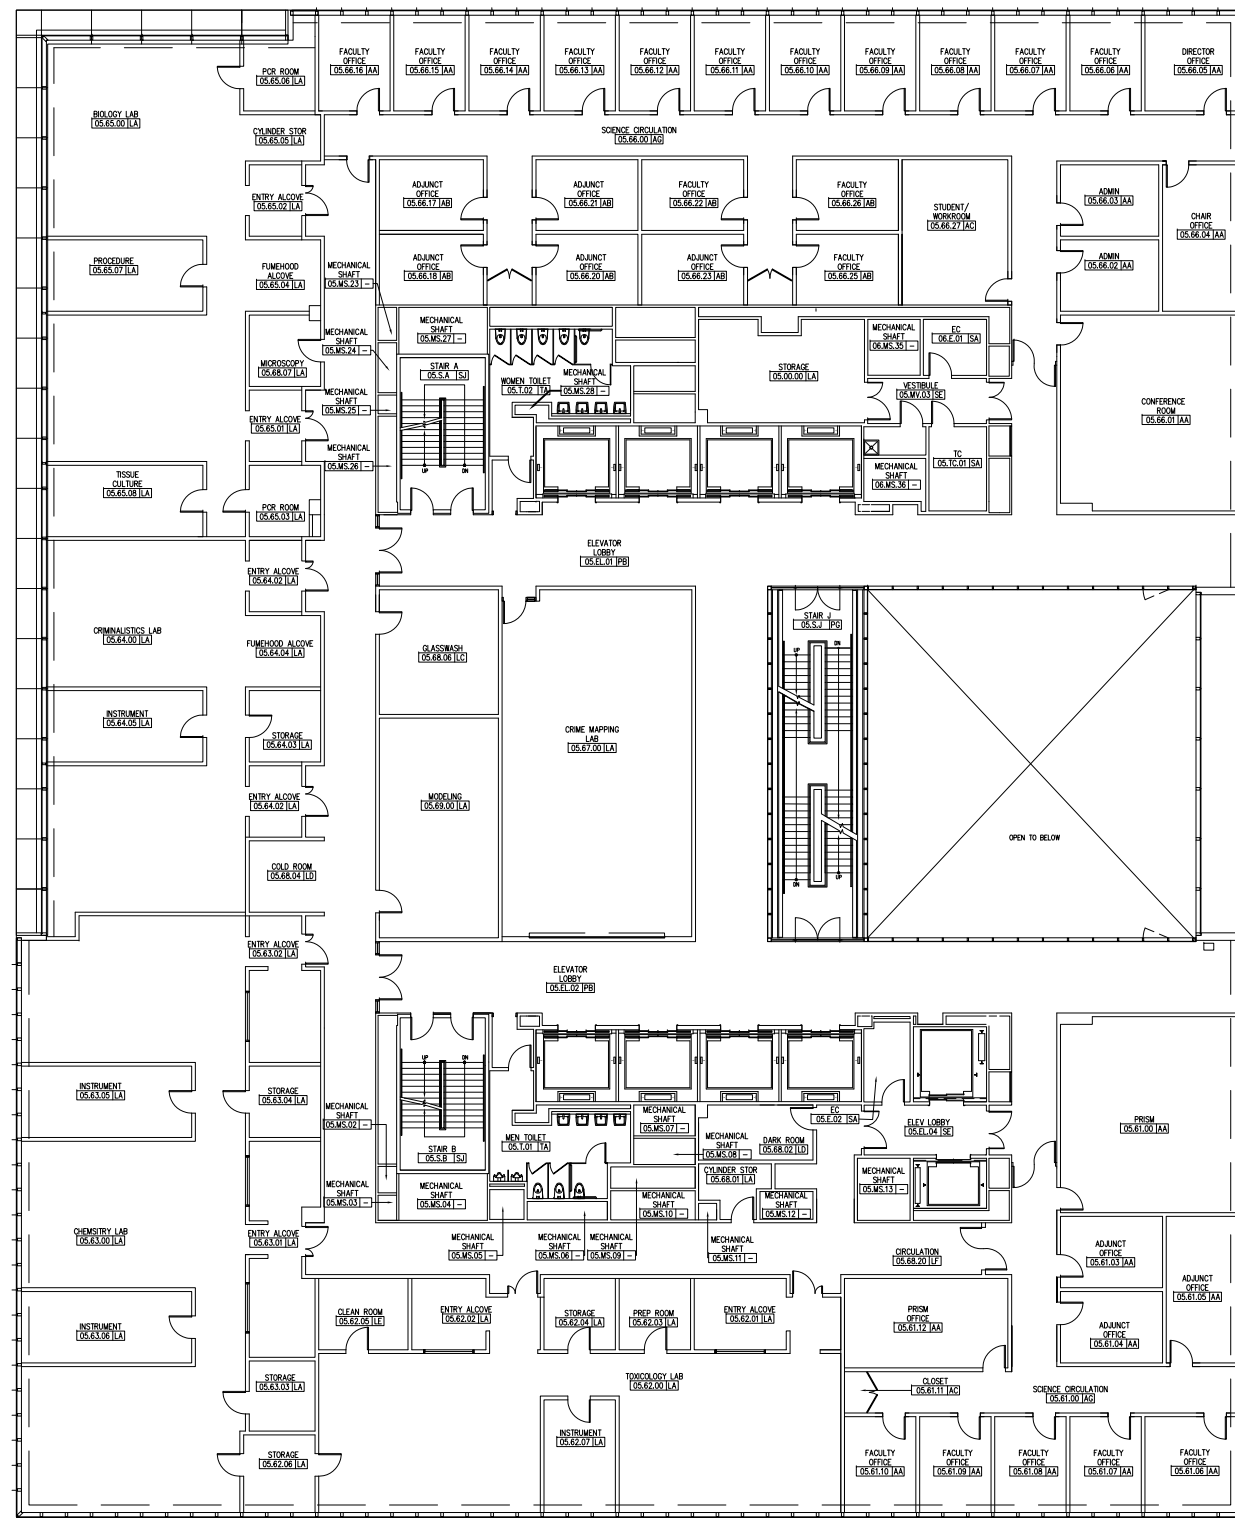

Scale : Not to Scale

Release Version : 11-13-17

NEW BUILDING - 4th FL.

JOHN JAY COLLEGE OF CRIMINAL JUSTICE
524 WEST 59TH STREET NEW YORK, NY 10019

Scale : Not to Scale

Release Version : 11-13-17

NEW BUILDING - 5th FL.