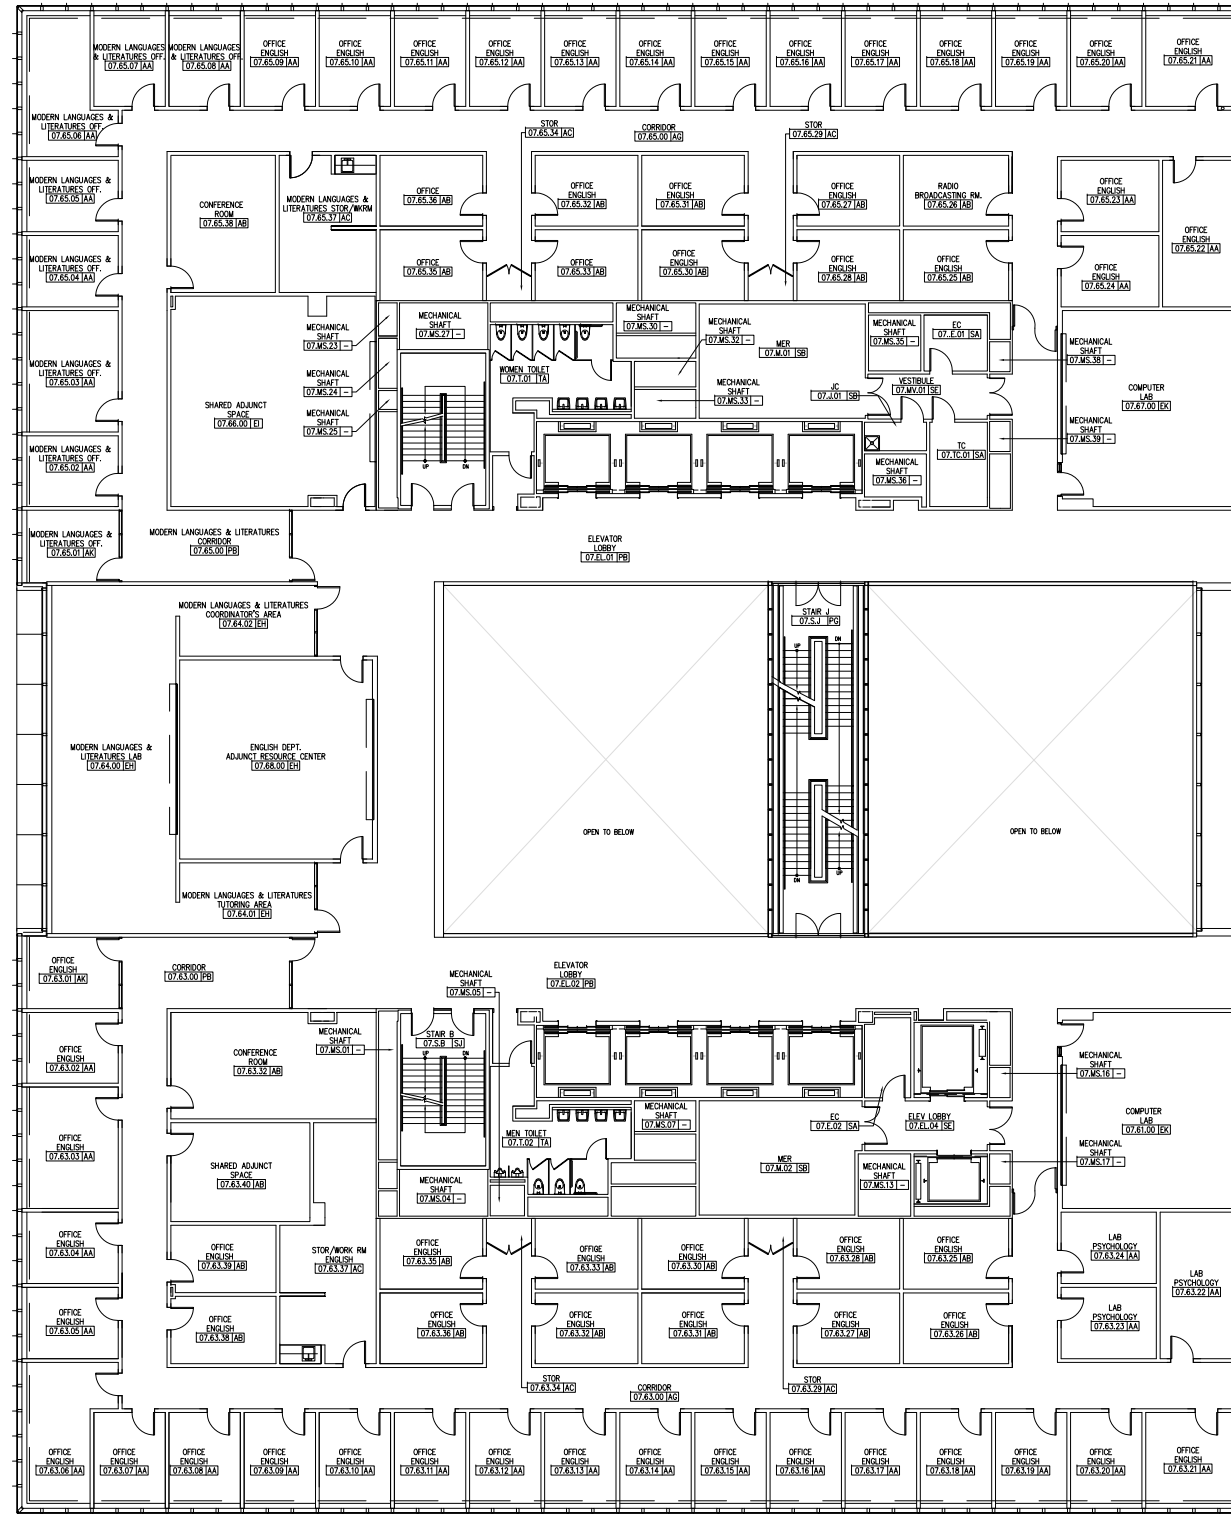

NEW BUILDING - 7th FL.

JOHN JAY COLLEGE OF CRIMINAL JUSTICE
524 WEST 59TH STREET NEW YORK, NY 10019

Scale : Not to Scale

Release Version : 11-13-17