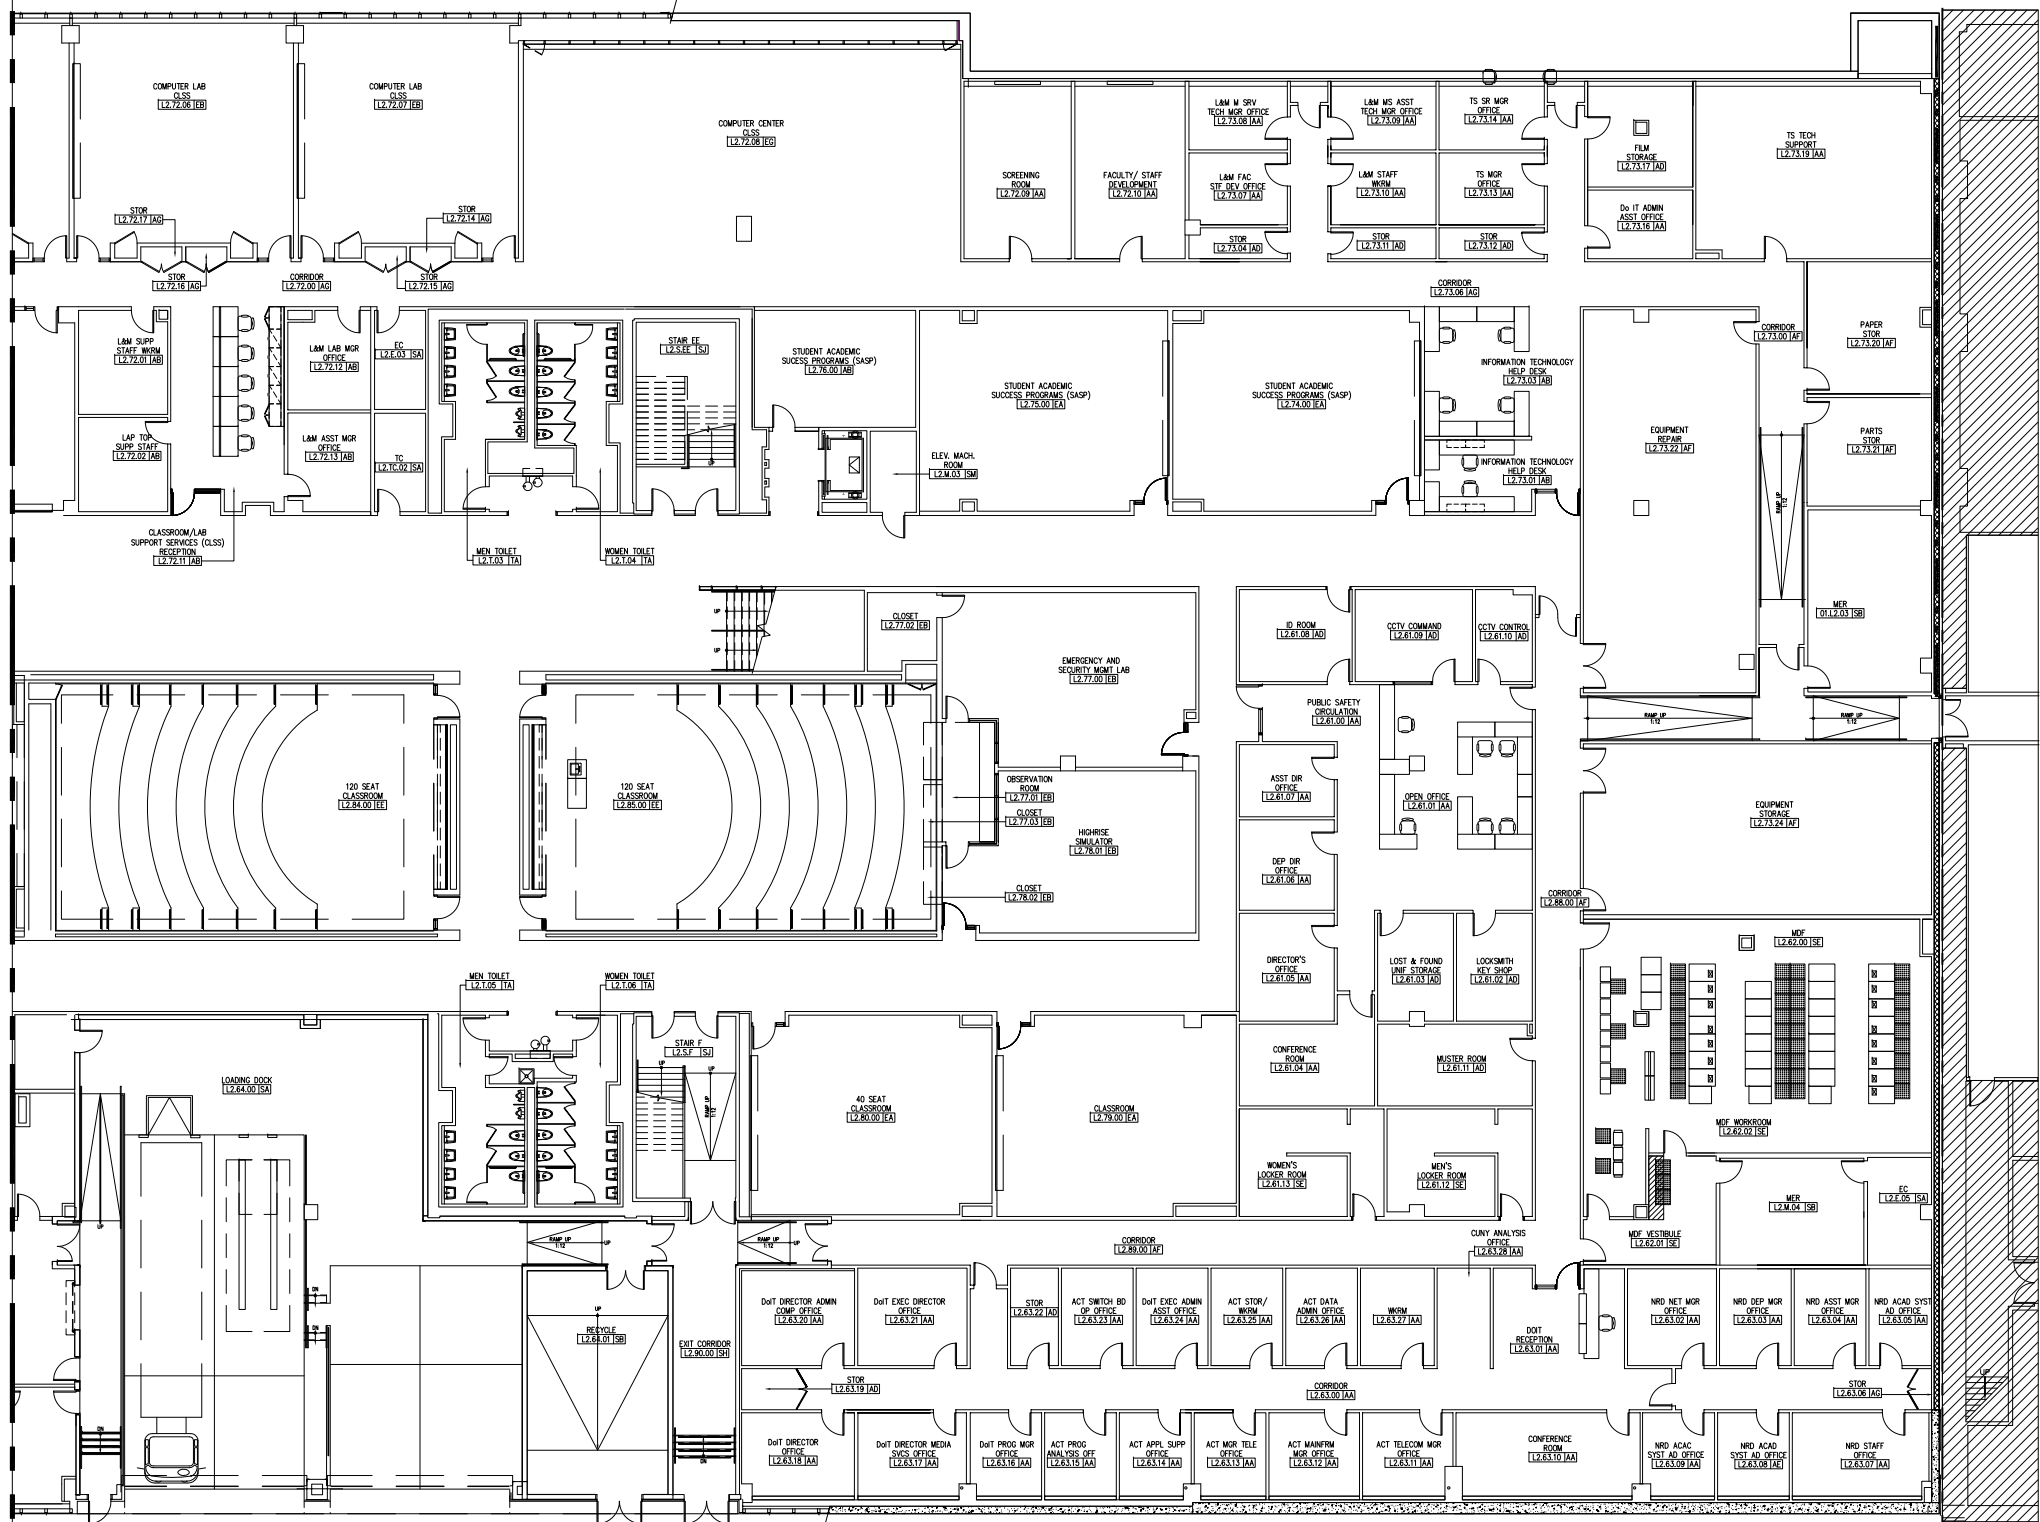

Scale : Not to Scale

Release Version : 11-13-17

MATCHLINE

59TH STREET

EXPANSION PROJECT
EXISTING BUILDING
HAAREN HALL

MATCHLINE

58TH STREET

NEW BUILDING - L2 B