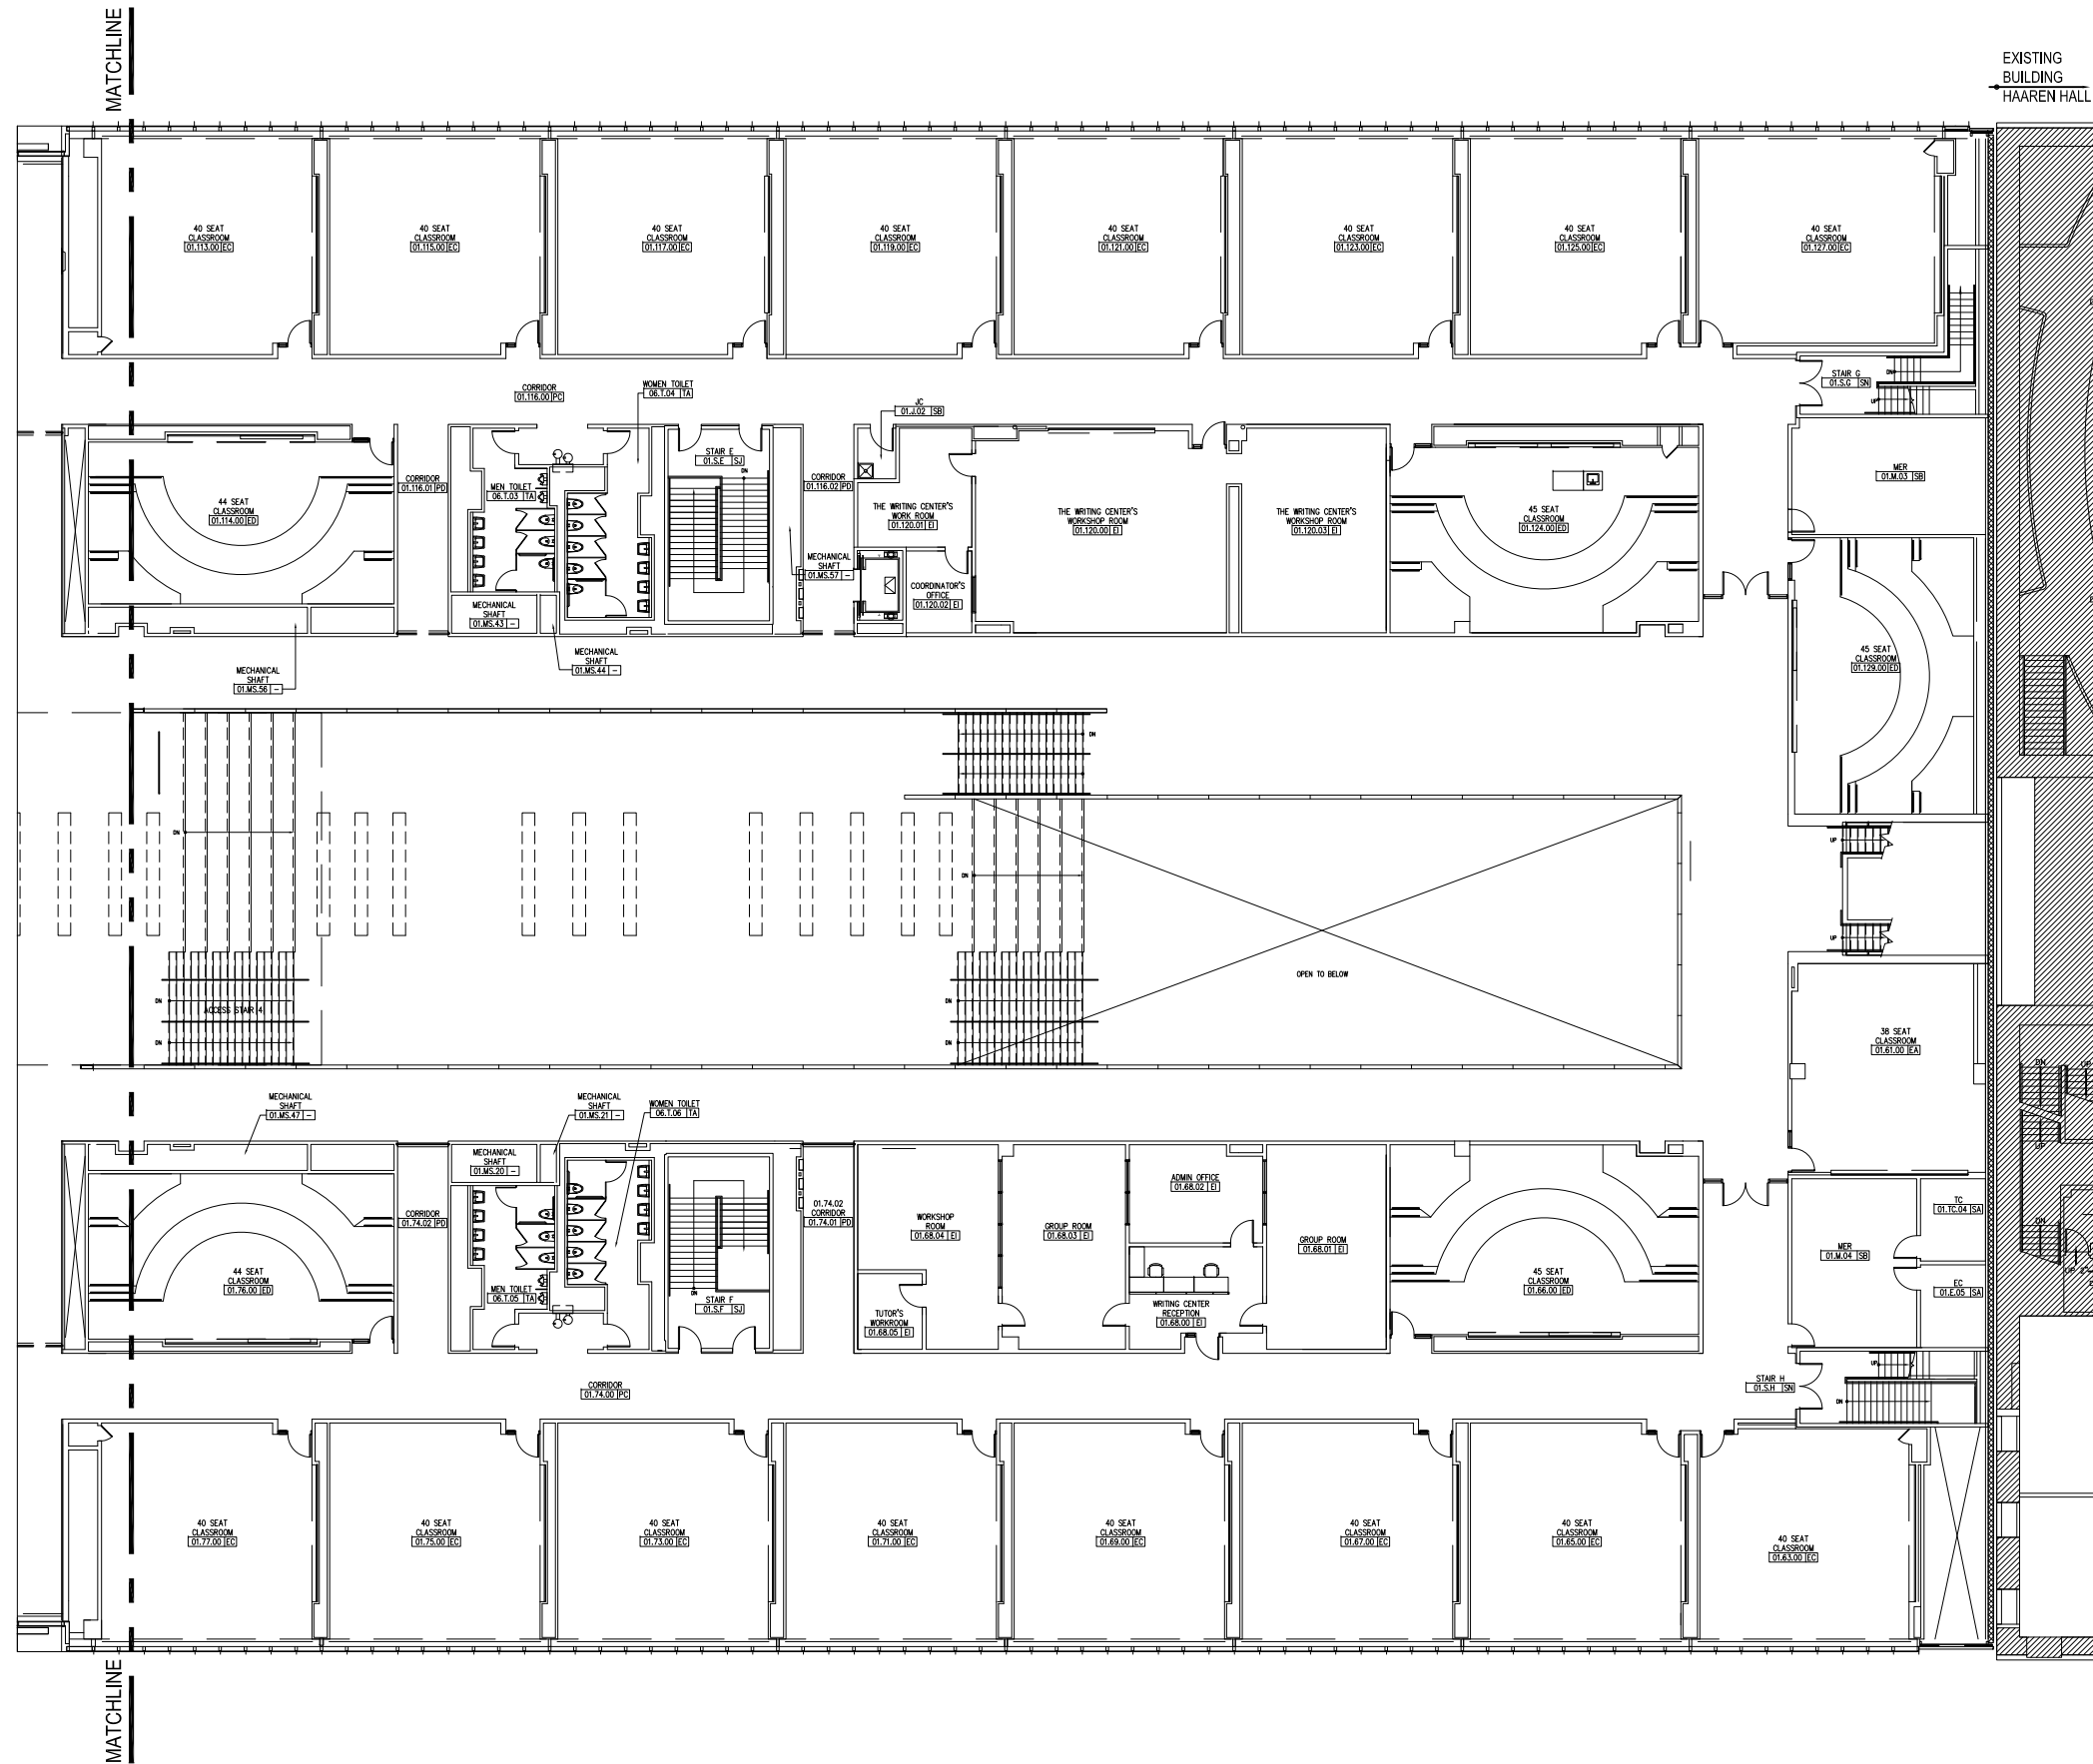

Scale : Not to Scale

Release Version : 11-13-17

NEW BUILDING - 2nd FL. B

JOHN JAY COLLEGE OF CRIMINAL JUSTICE
524 WEST 59TH STREET NEW YORK, NY 10019

Scale : Not to Scale

Release Version : 11-13-17

NEW BUILDING - 1st Fl. B