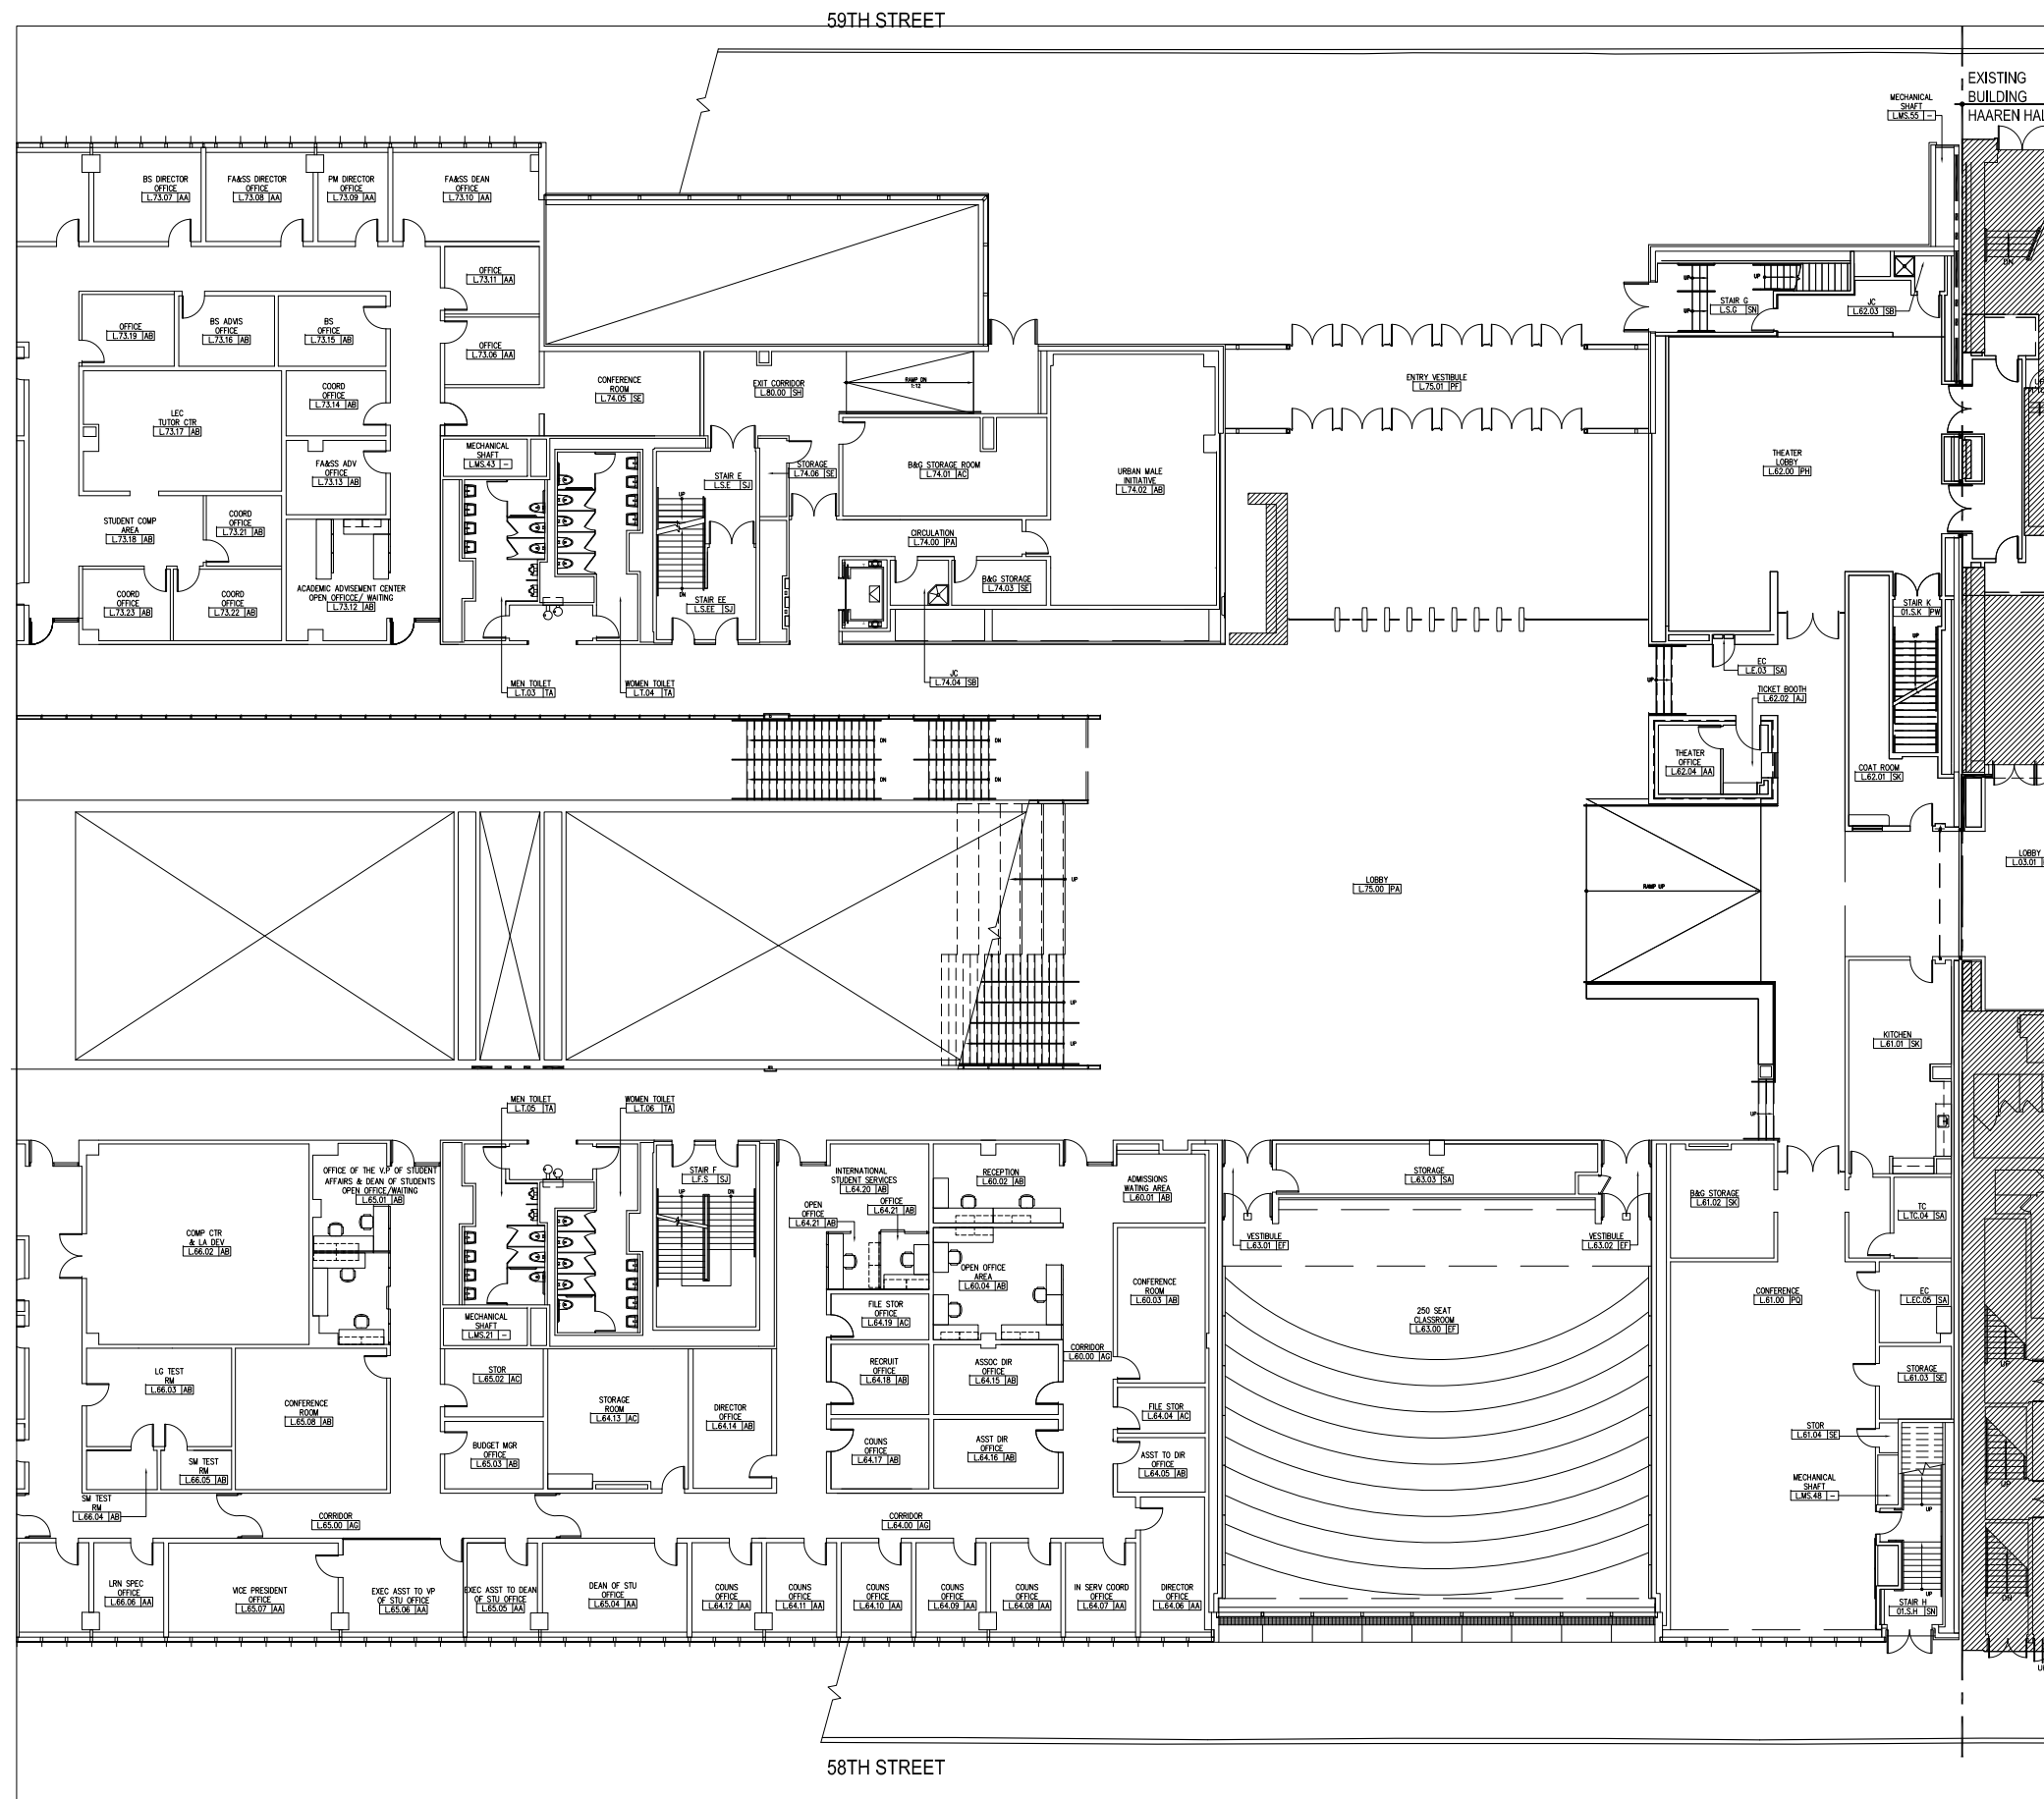

59TH STREET

58TH STREET

NEW BUILDING - L B

JOHN JAY COLLEGE OF CRIMINAL JUSTICE
524 WEST 59TH STREET NEW YORK, NY 10019

Scale : Not to Scale

Release Version : 11-13-17