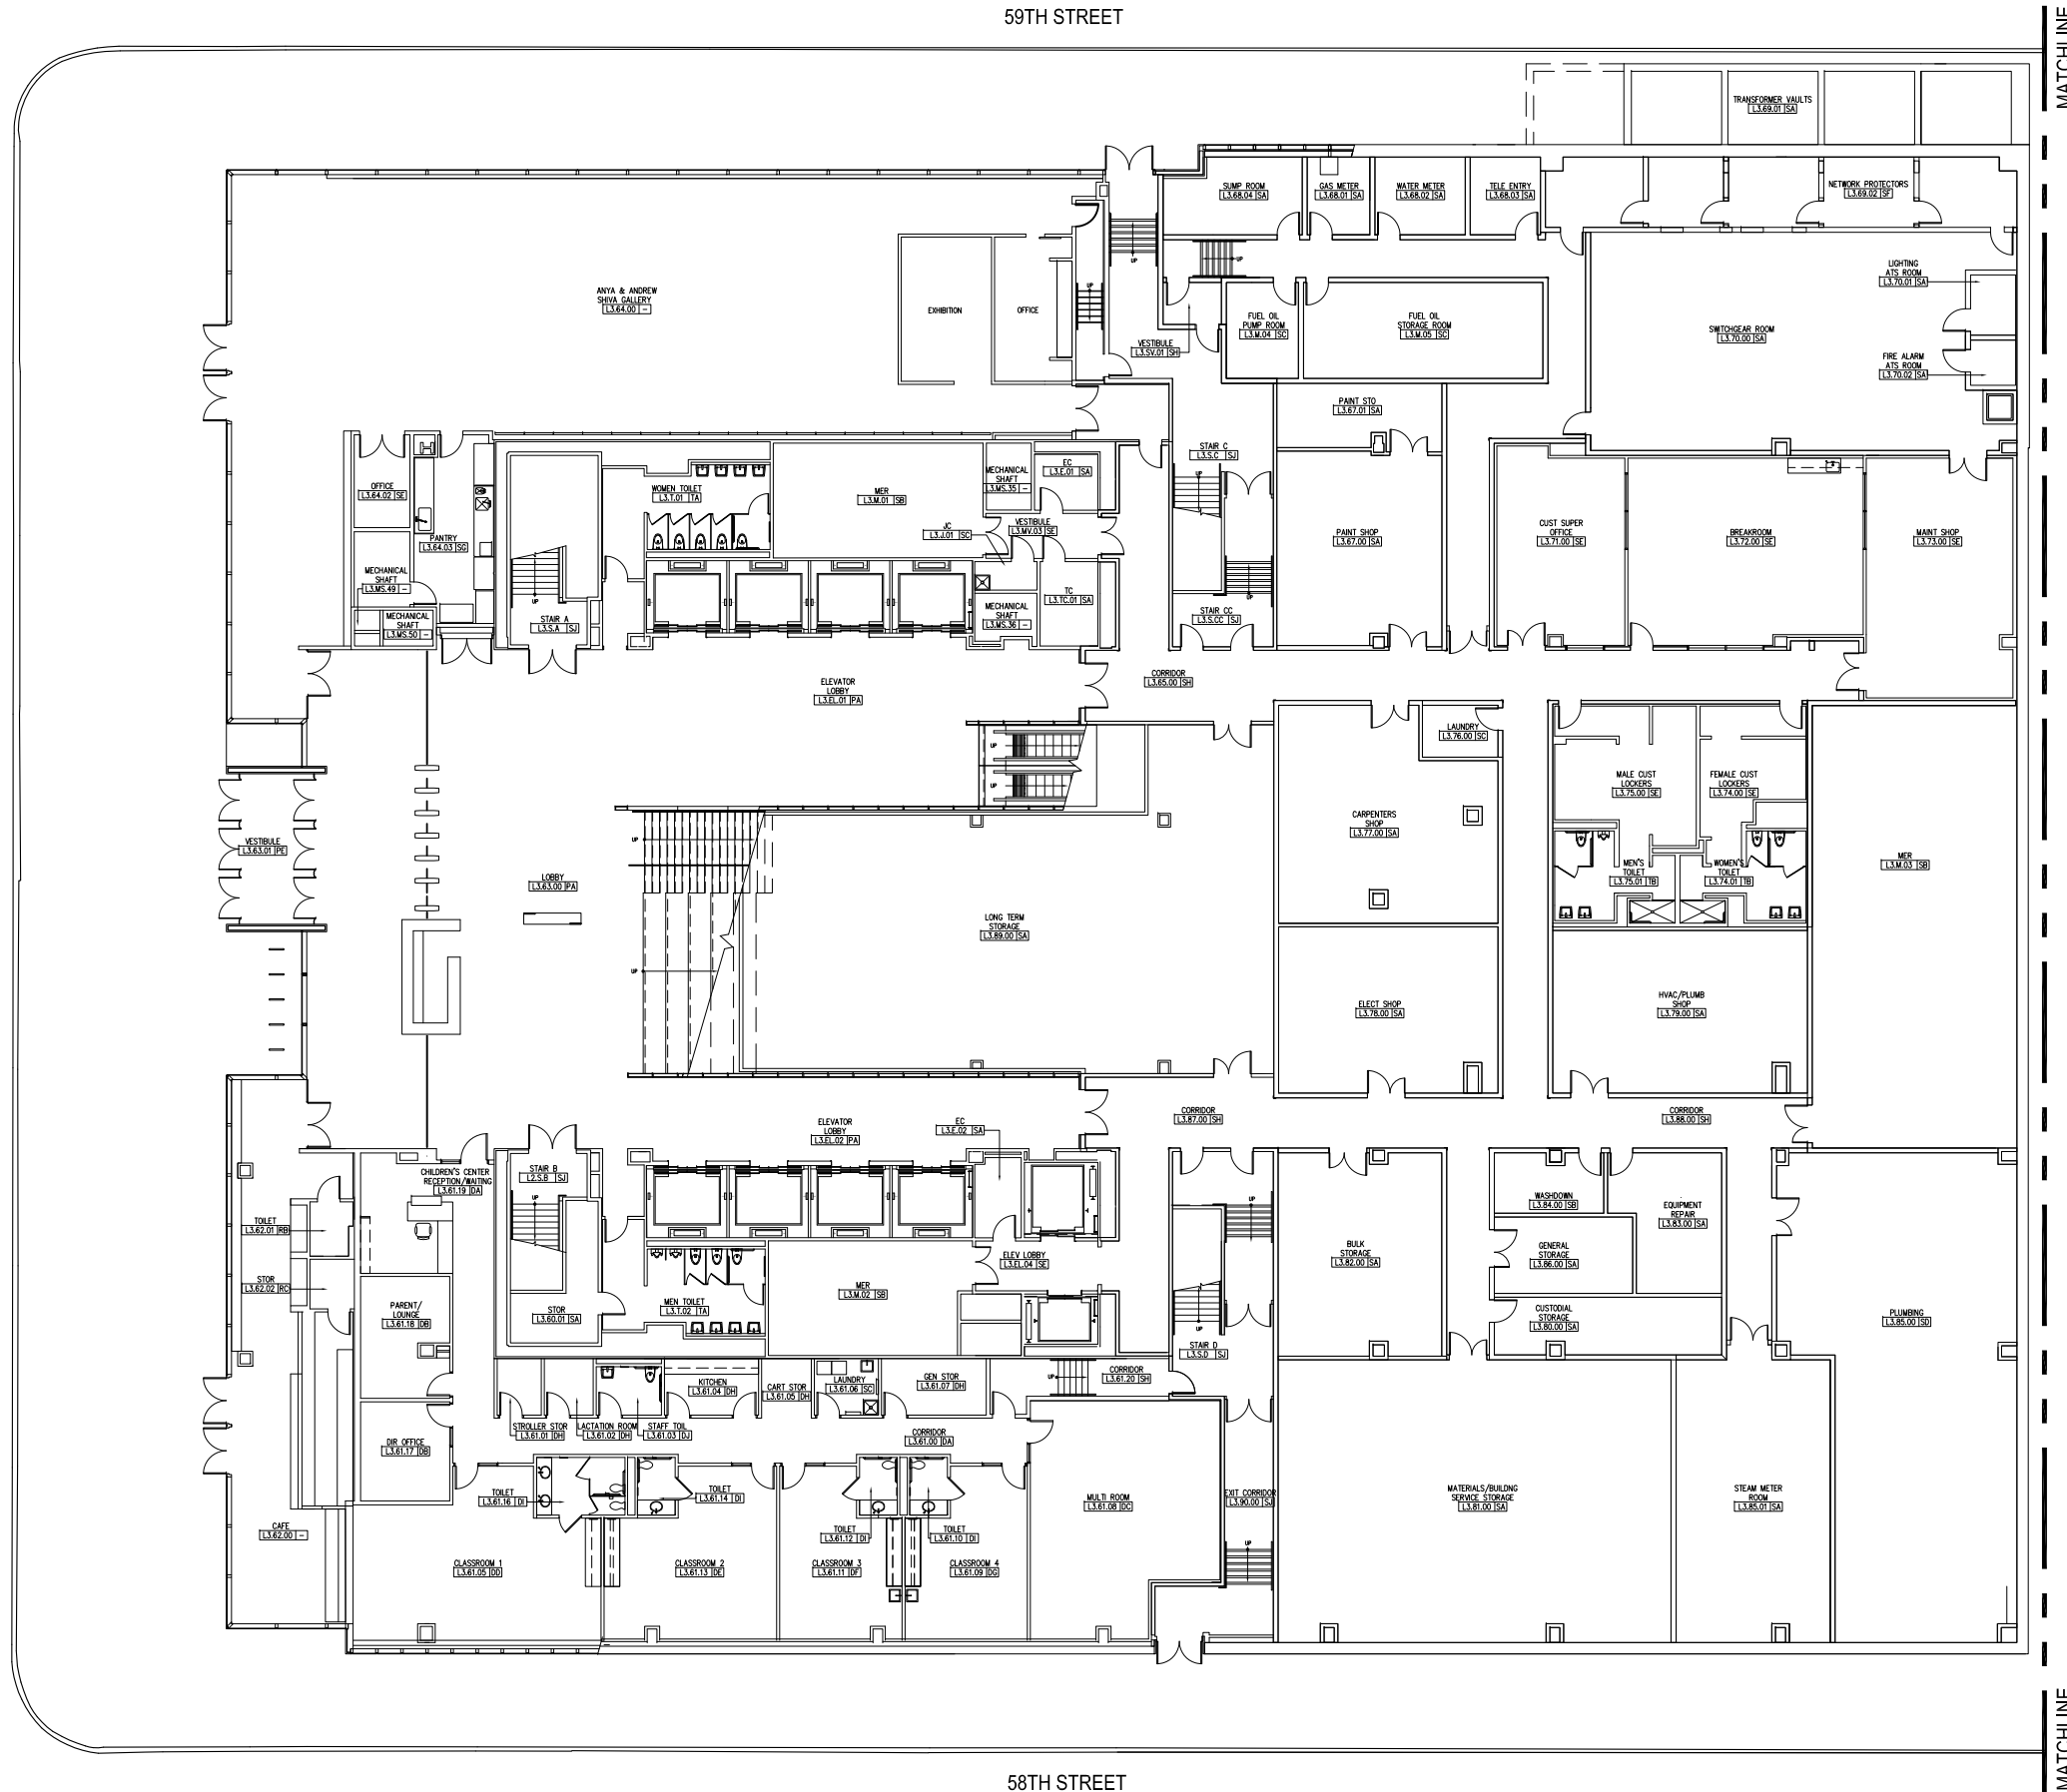

59TH STREET

11TH AVENUE

MATCHLINE

MATCHLINE

58TH STREET

NEW BUILDING - L3

JOHN JAY COLLEGE OF CRIMINAL JUSTICE
524 WEST 59TH STREET NEW YORK, NY 10019

Scale : Not to Scale

Release Version : 11-13-17