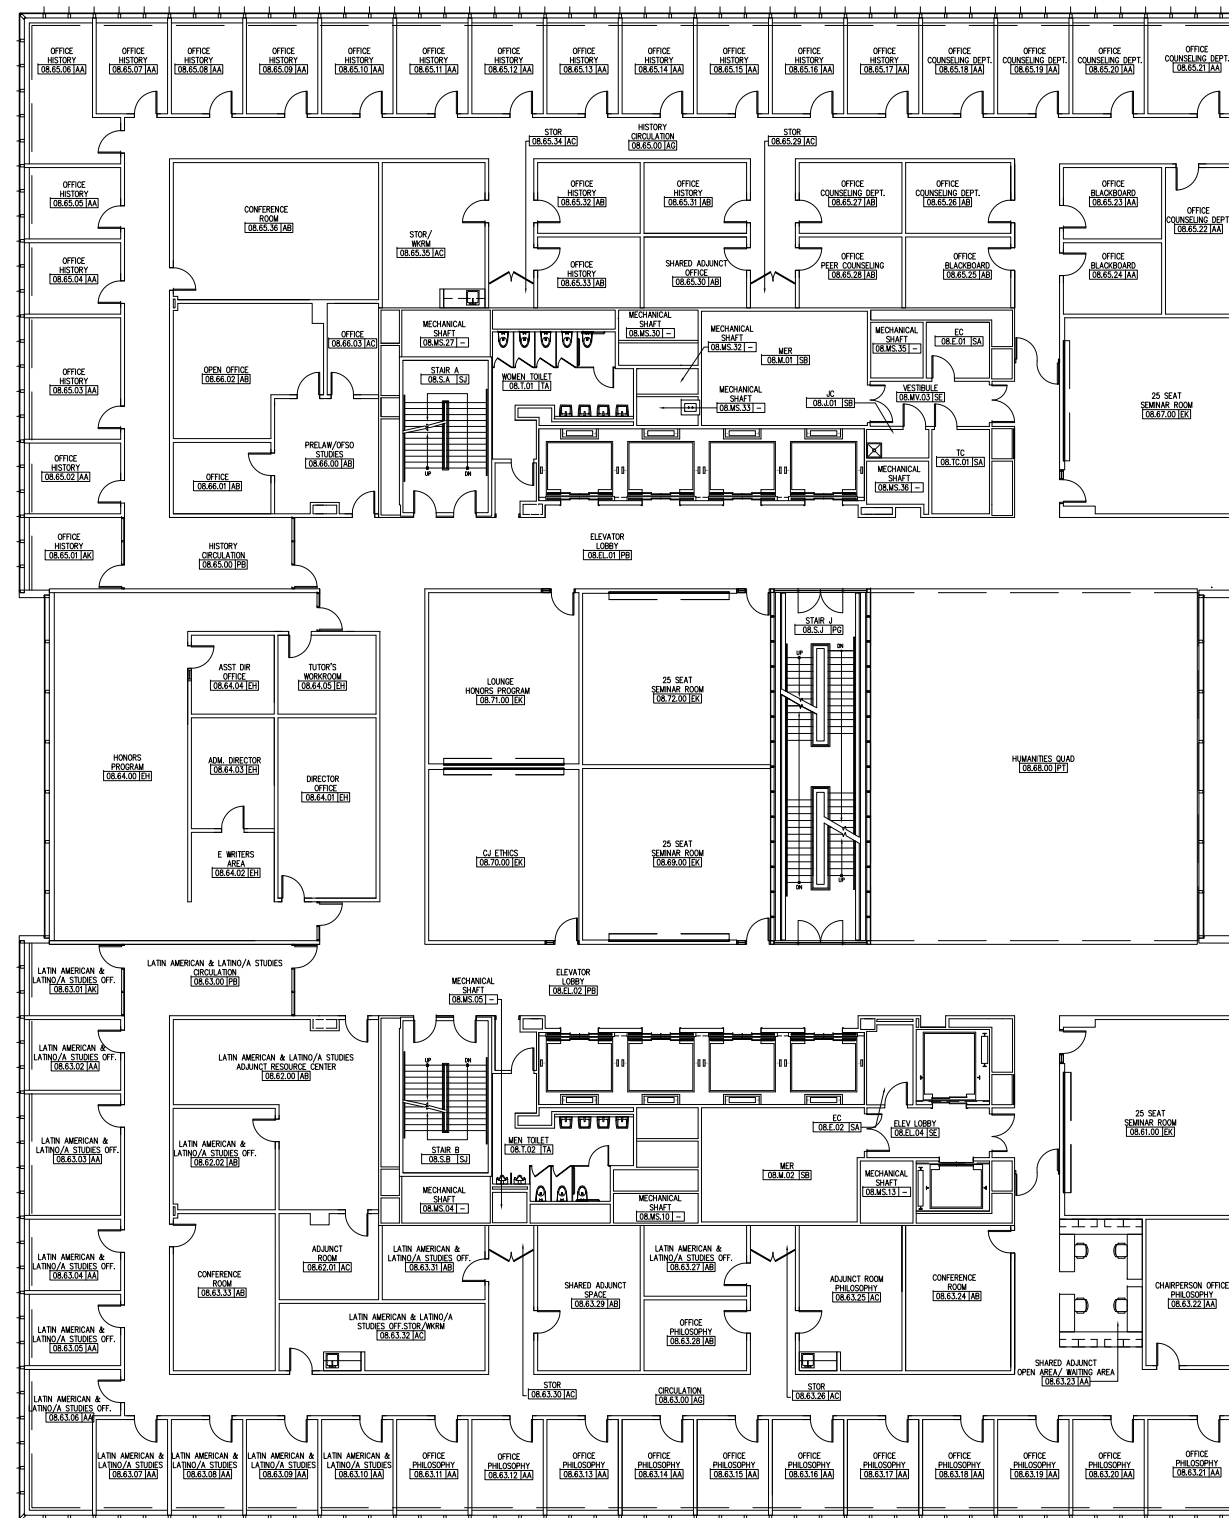

Scale : Not to Scale

Release Version : 11-13-17

NEW BUILDING - 7th FL.

JOHN JAY COLLEGE OF CRIMINAL JUSTICE
524 WEST 59TH STREET NEW YORK, NY 10019

Scale : Not to Scale

Release Version : 11-13-17

NEW BUILDING - 8th FL.