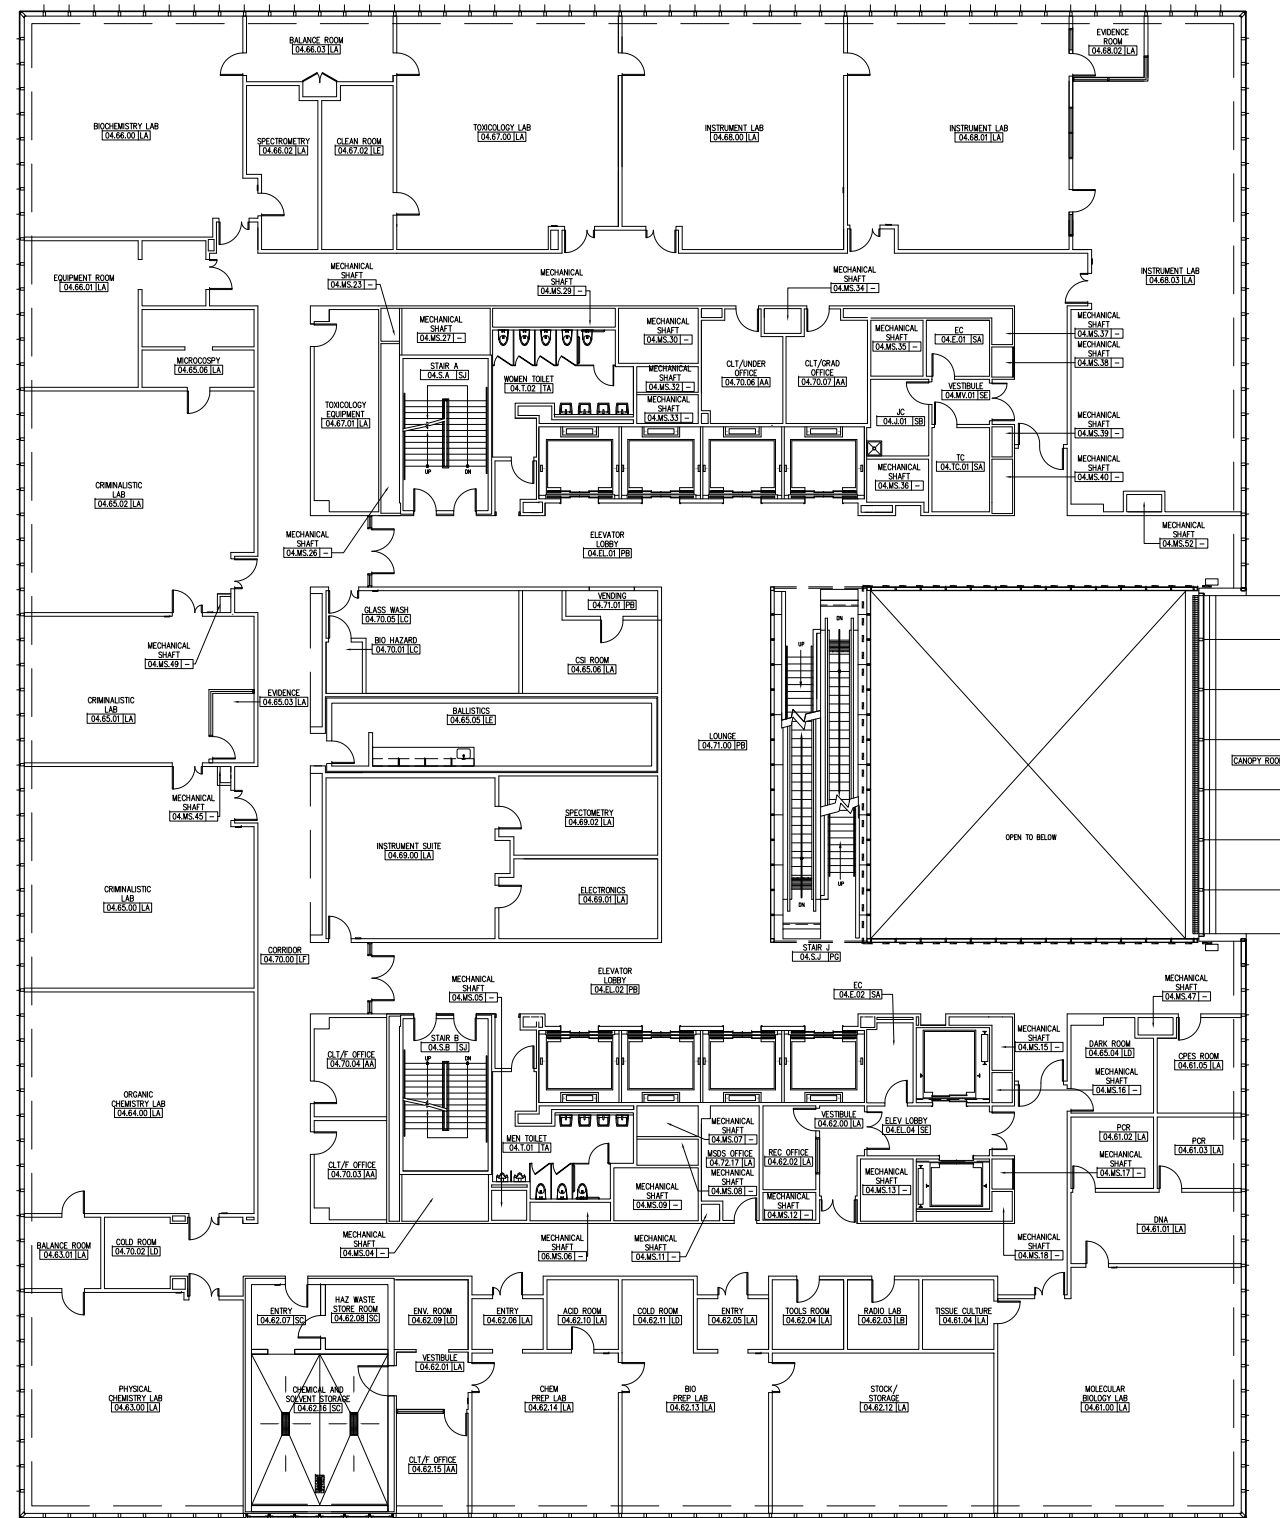

Scale : Not to Scale

Release Version : 11-13-17

NEW BUILDING - 4th FL.

JOHN JAY COLLEGE OF CRIMINAL JUSTICE
524 WEST 59TH STREET NEW YORK, NY 10019

Scale : Not to Scale

Release Version : 11-13-17

NEW BUILDING - 5th FL.