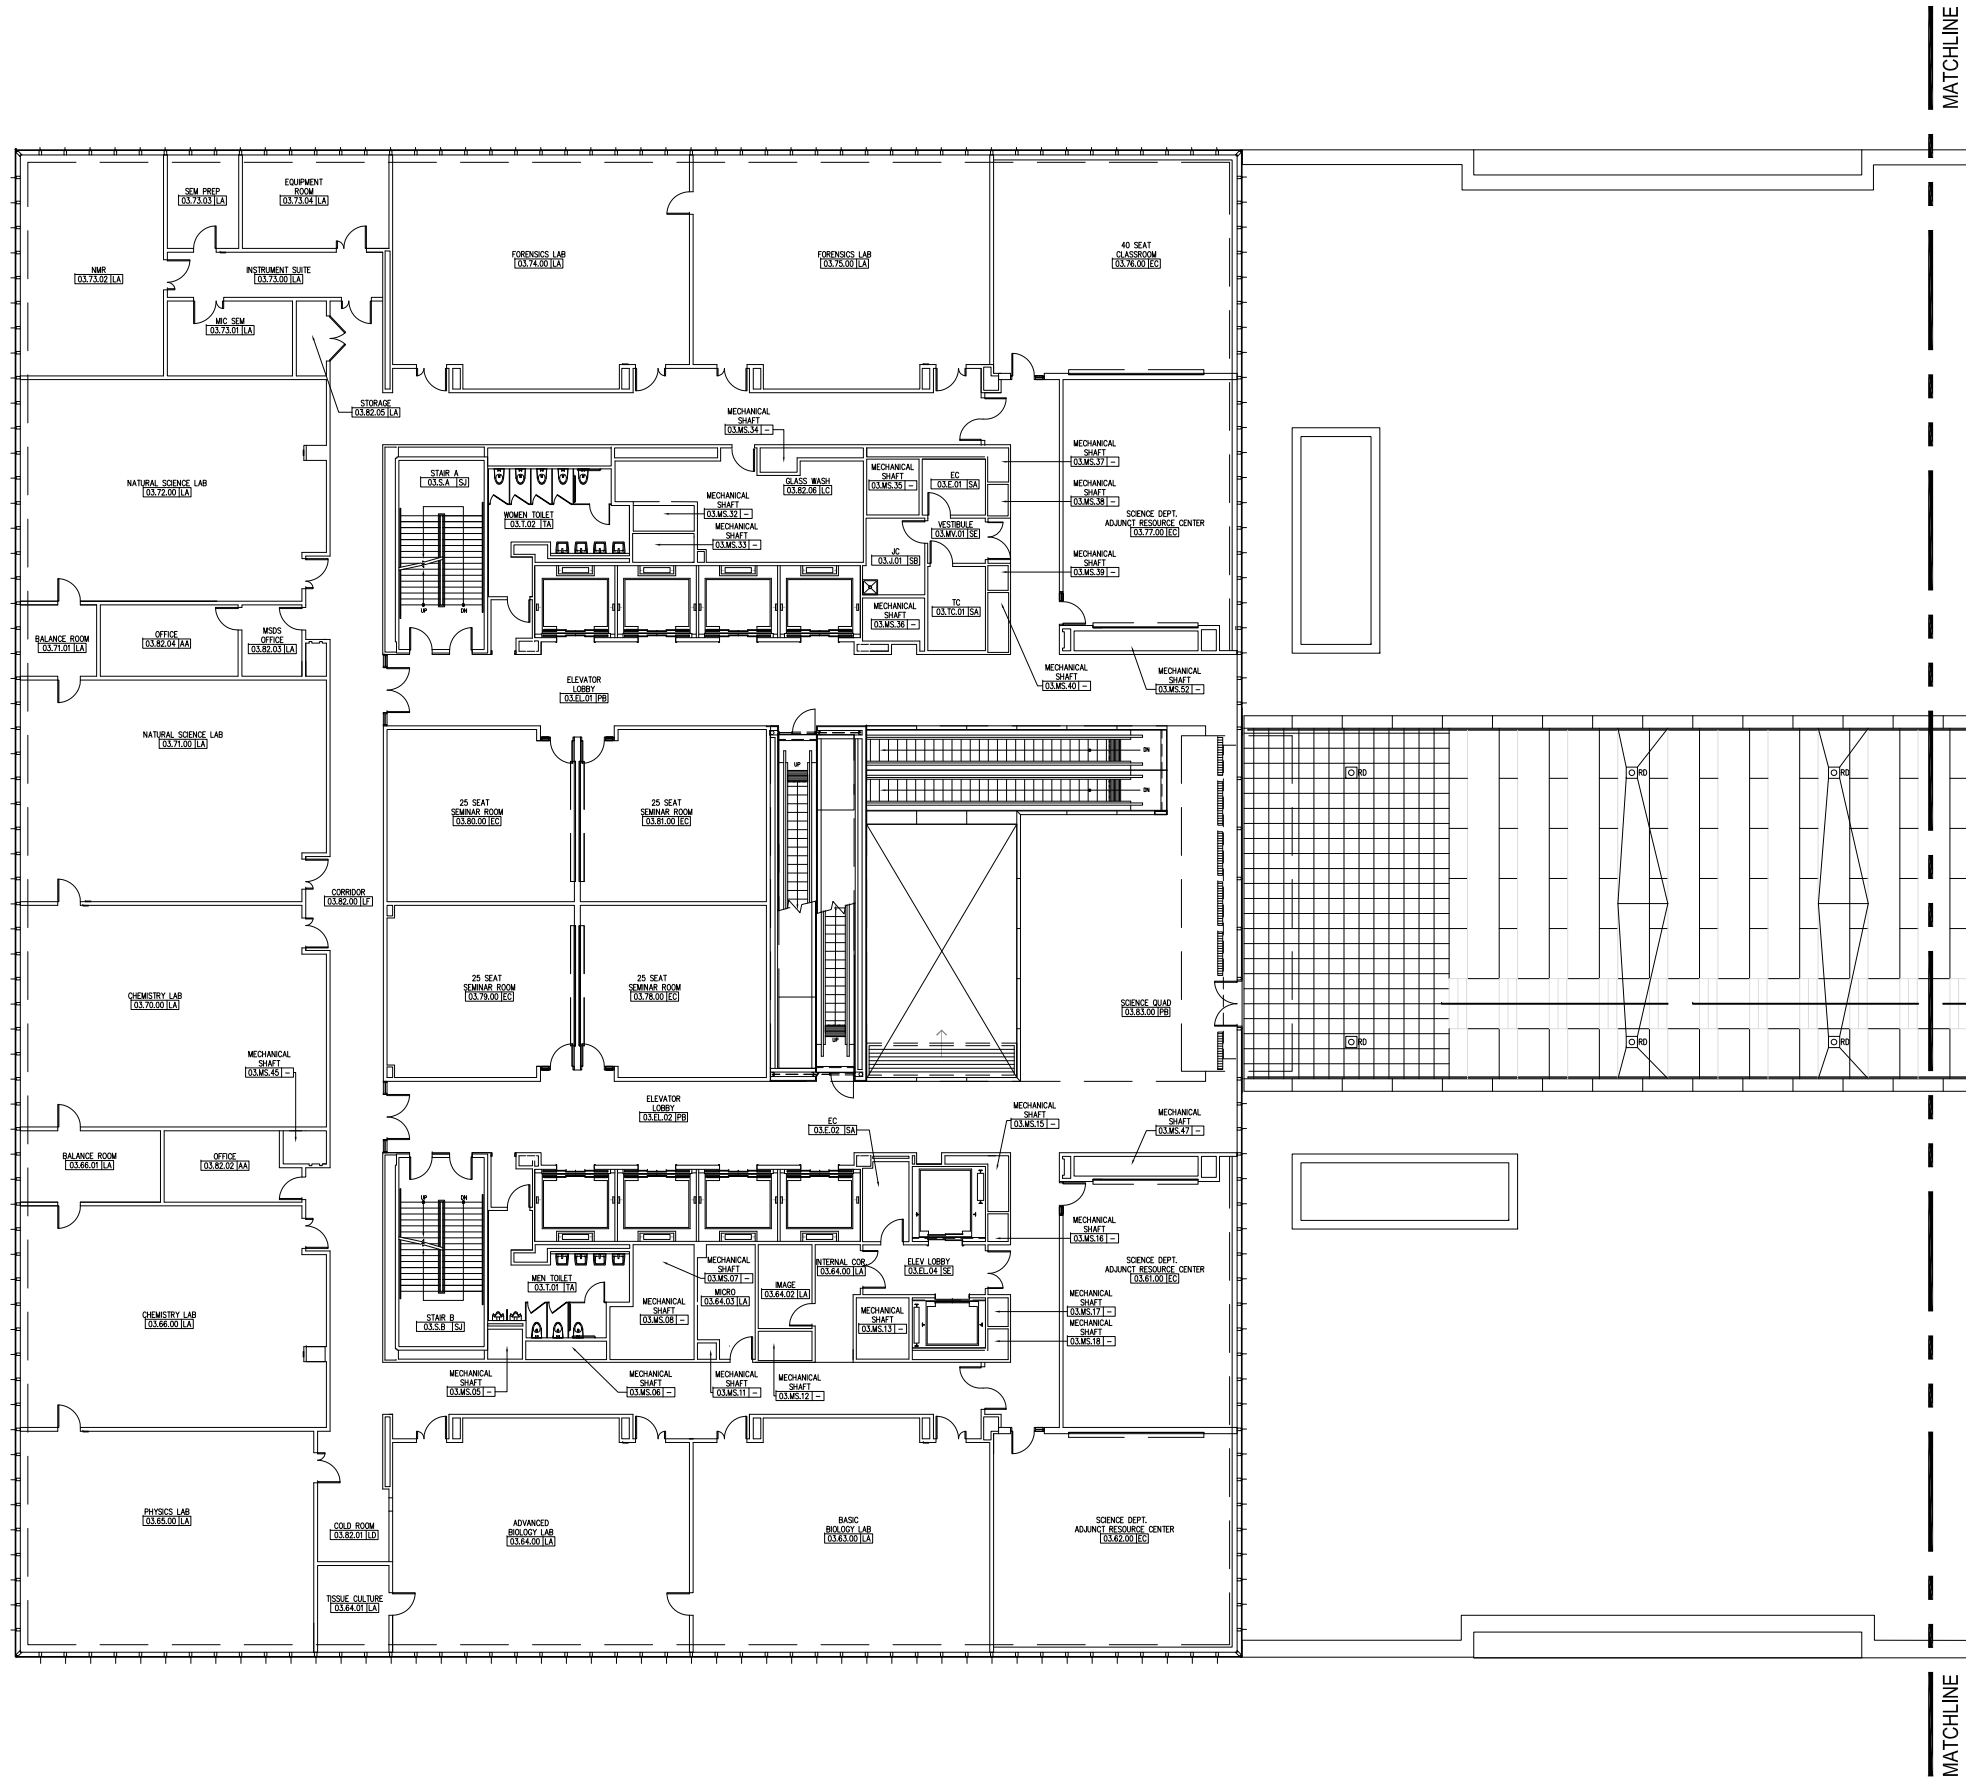

NEW BUILDING - 3rd FL.

JOHN JAY COLLEGE OF CRIMINAL JUSTICE
524 WEST 59TH STREET NEW YORK, NY 10019

Scale : Not to Scale

Release Version : 11-13-17