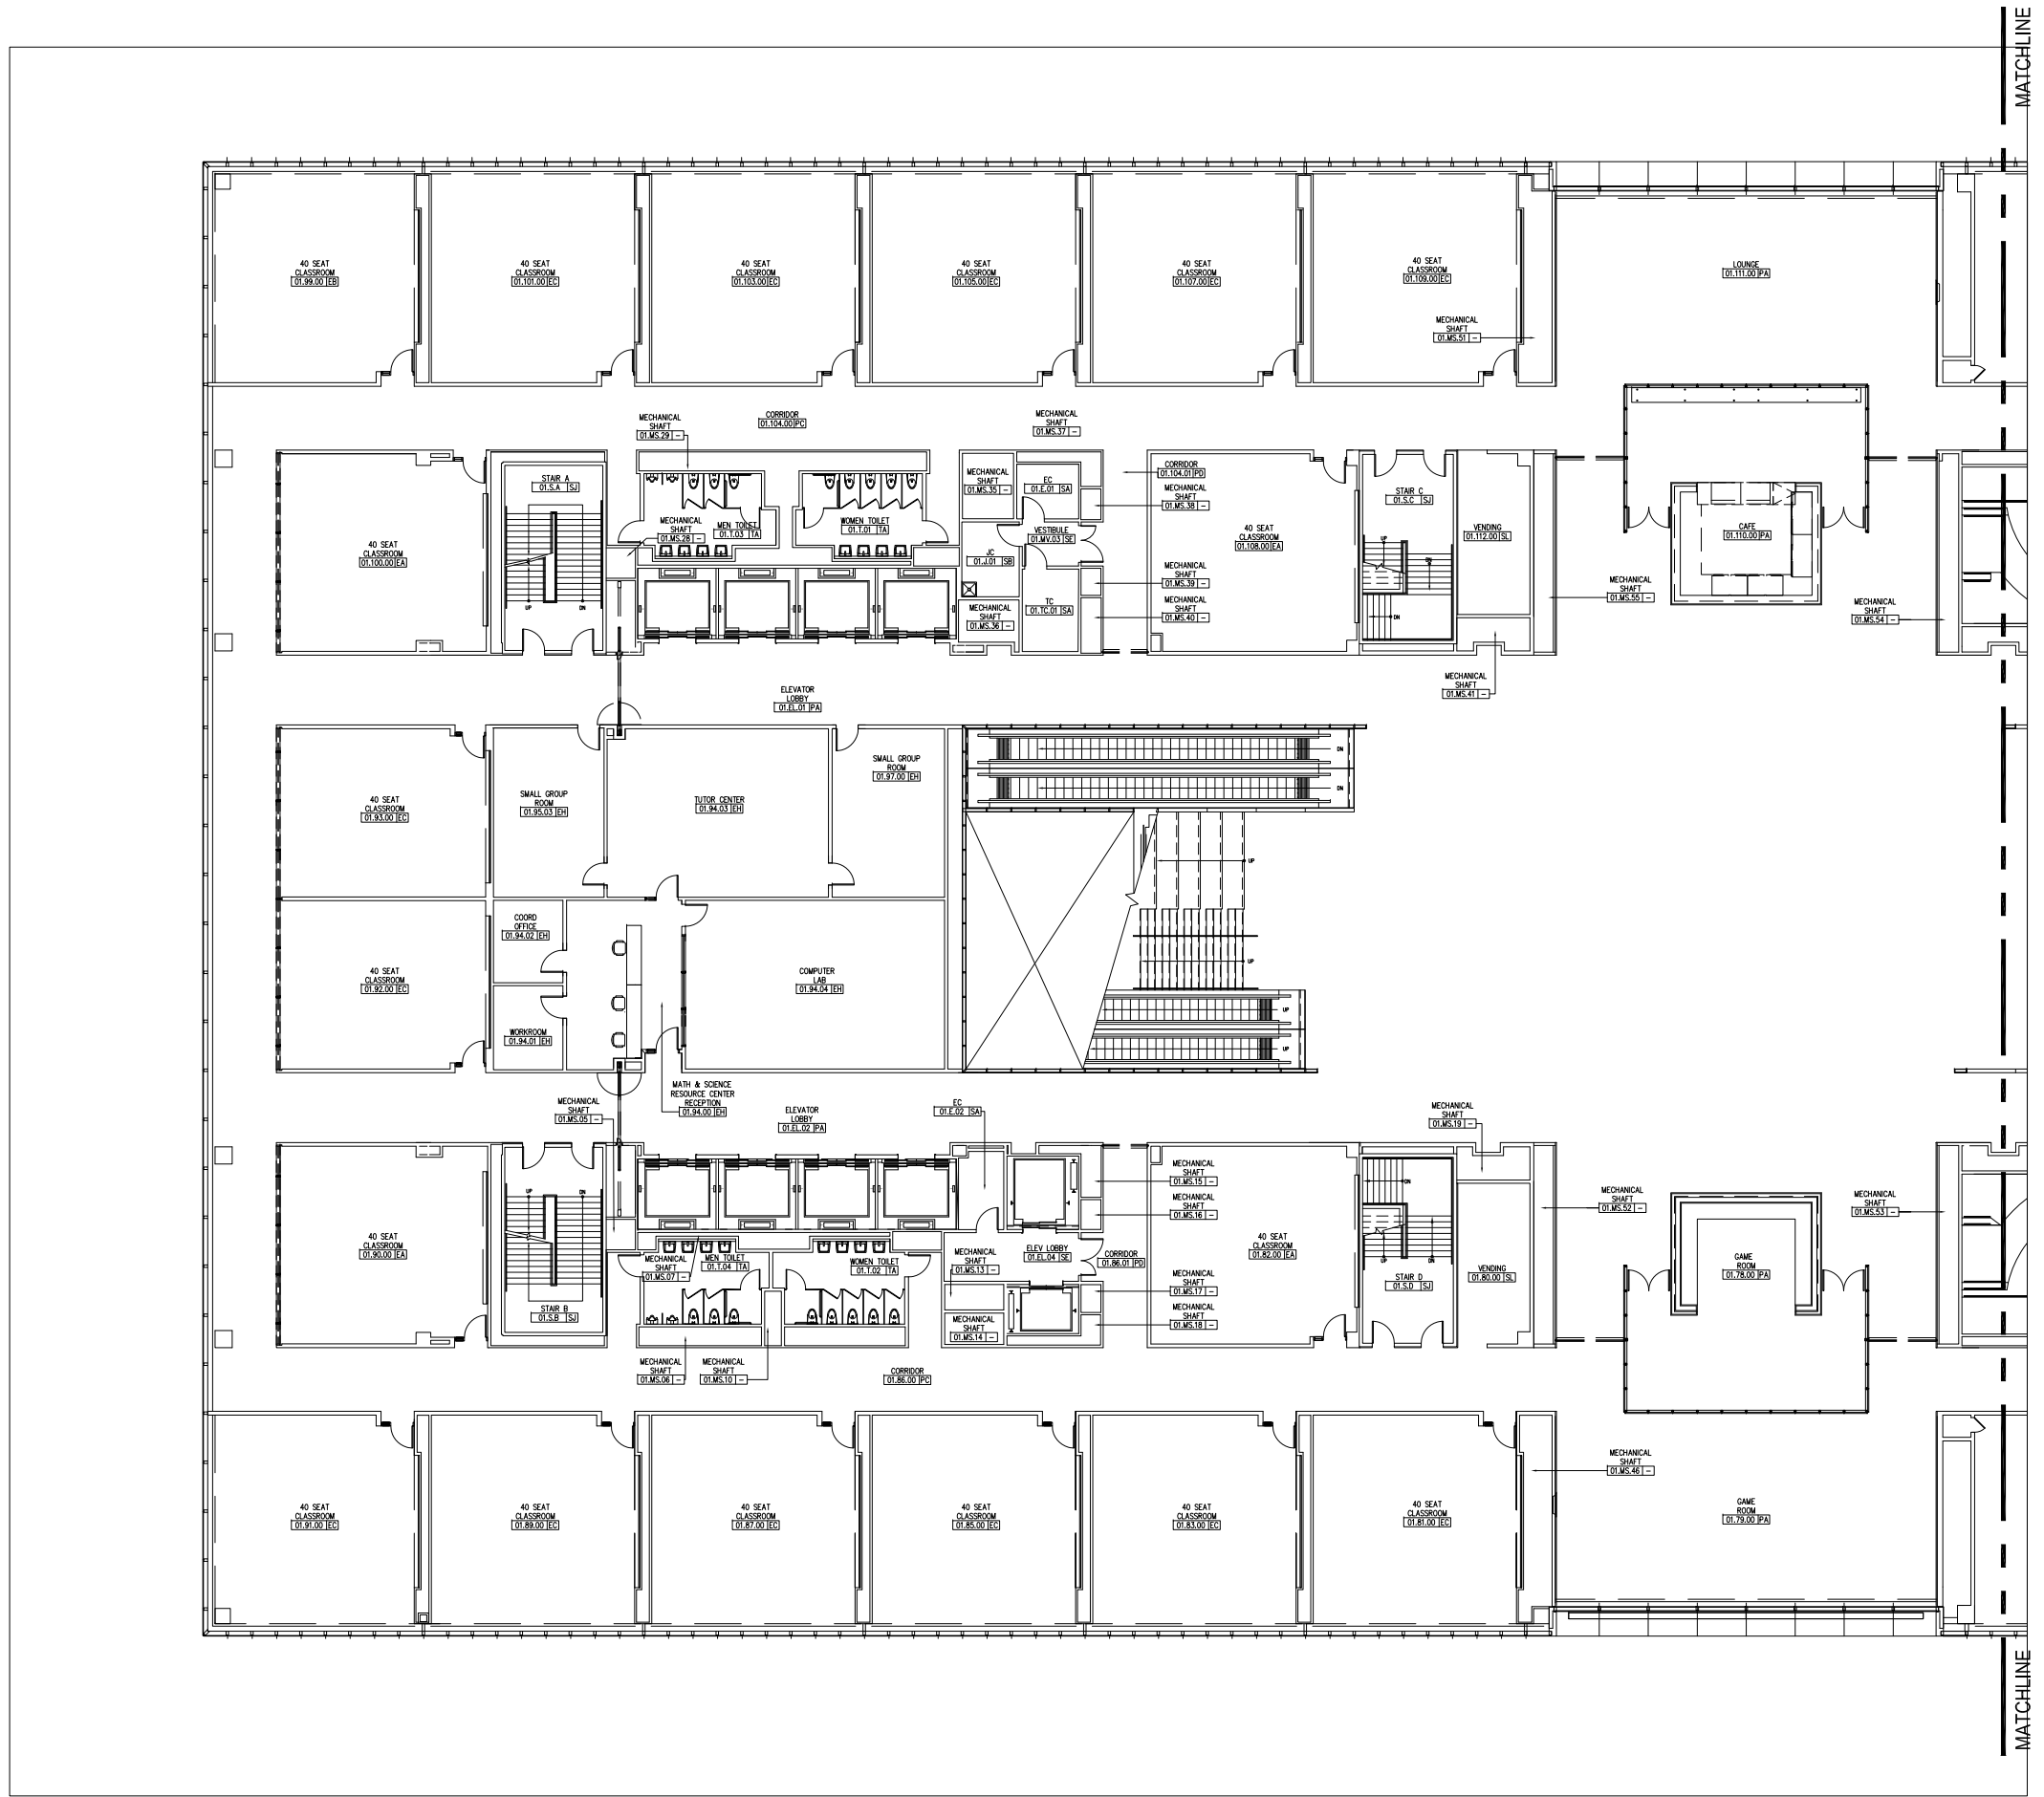

Scale : Not to Scale

Release Version : 11-13-17

59TH STREET

58TH STREET

NEW BUILDING - L B

JOHN JAY COLLEGE OF CRIMINAL JUSTICE
524 WEST 59TH STREET NEW YORK, NY 10019

Scale : Not to Scale

Release Version : 11-13-17