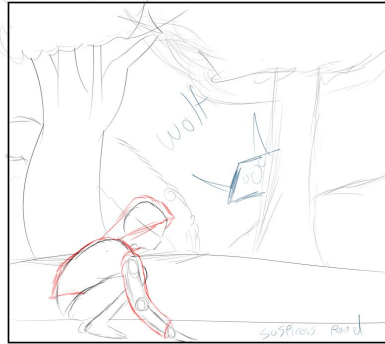

Little Red Riding Hood

Reworked by
Jonathan Lebron

Story of choice

Word web

Thumbnails

inspiration

In Process Character Designs and choices

Character Designs

RRH

- . Lashes
- . Definition
- . Hair
- . Proportions
- . Rounded out edges
- . Smile

Wolf

- .Fur
 - .Size
-

Importance of silhouette to me