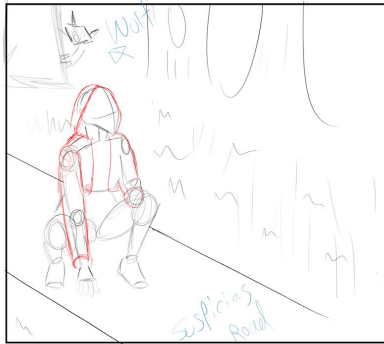

Little Red Riding Hood

Reworked by
Jonathan Lebron

Story of choice

Word web

Thumbnails

inspiration

In Process Character Designs and choices

Character Designs

RRH

- . Lashes
- . Definition
- . Hair
- . Proportions
- . Rounded out edges
- . Smile

Wolf

- .Fur
 - .Size
-

Importance of silhouette to me