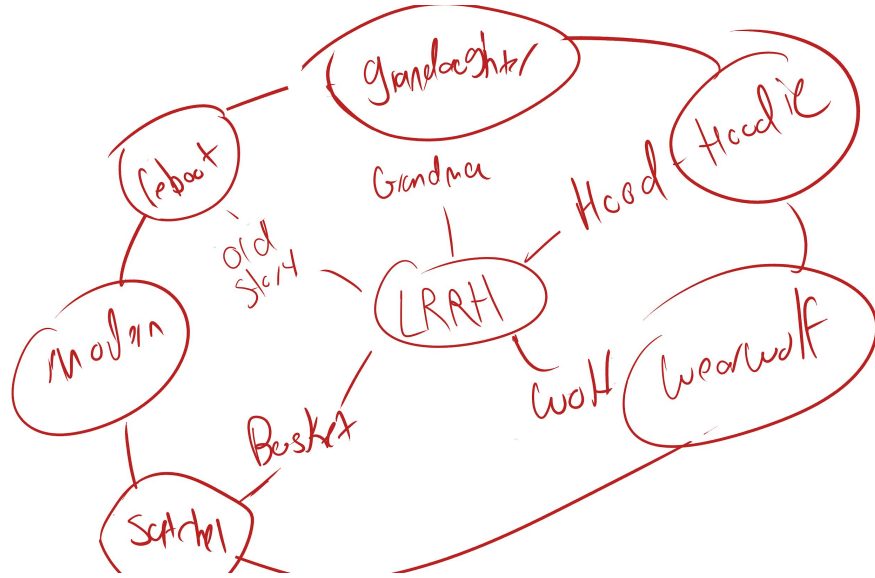

Little Red Riding Hood

Reworked by
Jonathan Lebron

Story of choice

Word web

Thumbnails

inspiration

In Process Character Designs and choices

Character Designs

RRH

- . Lashes
- . Definition
- . Hair
- . Proportions
- . Rounded out edges
- . Smile

Wolf

- .Fur
 - .Size
-

Importance of silhouette to me