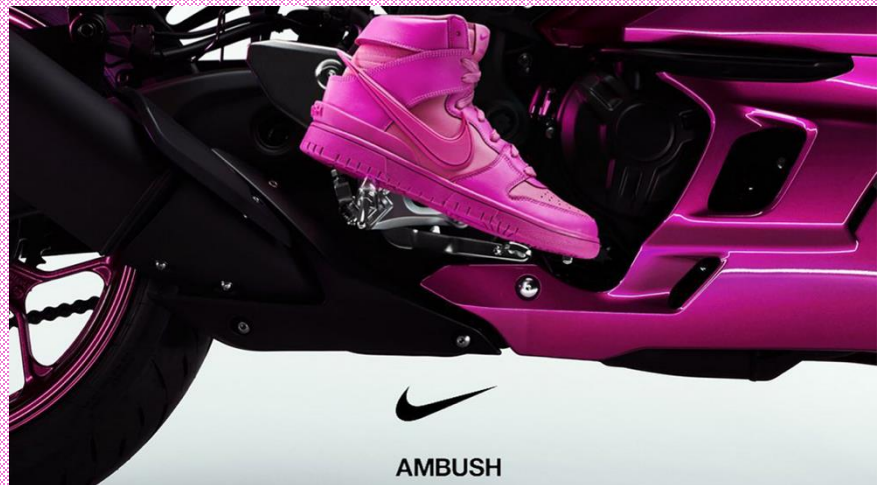

24

SHADES OF PINK

© graf1x.com

REPRESENTS

ROMANCE, CARE, INTUITION,
PASSION, SENSIVITY, KINDNESS

EMOTIONS

COMPASSION, LOVE, IMMATURE,
PLAYFUL, ADMIRATION

USED TO

COMMUNICATE ENERGY, INCREASE
PULSE, MOTIVATE ACTION, FASCINATE,
ENCOURAGE CREATIVITY

WAVELENGTH 700 - 630 nm

Pink HEX #FC0FC0 RGB 252 15 192	Fuchsia HEX #FF00FF RGB 255 0 255	Hot Pink HEX #F81894 RGB 248 24 148
Ruby HEX #E0115F RGB 224 17 95	French Rose HEX #F64A8A RGB 246 74 138	Punch HEX #EC557B RGB 236 85 120
Ultra HEX #FF6FFF RGB 255 111 255	Cerise HEX #DE3163 RGB 222 49 99	Lemonade HEX #FDB9C8 RGB 253 185 200
Thulian HEX #DE6FA1 RGB 222 111 161	Carnation HEX #FFA6C9 RGB 255 166 201	Flamingo HEX #FCA3B7 RGB 252 163 183
Magenta HEX #FF0090 RGB 255 0 144	Brick HEX #FB607F RGB 251 96 127	Rose Pink HEX #FF66CC RGB 255 102 204
Amaranth HEX #F19CBB RGB 241 156 187	Lavender HEX #FBAED2 RGB 251 174 210	Taffy HEX #F9B7C5 RGB 249 135 197
Creamy HEX #FF69B4 RGB 255 105 180	Bubble Gum HEX #FE5BAC RGB 254 91 172	Baby Pink HEX #F5C3C2 RGB 245 195 194
Fandango HEX #DF5286 RGB 223 82 134	Watermelon HEX #FE7F9C RGB 254 127 156	Salmon HEX #FDAB9F RGB 253 171 159