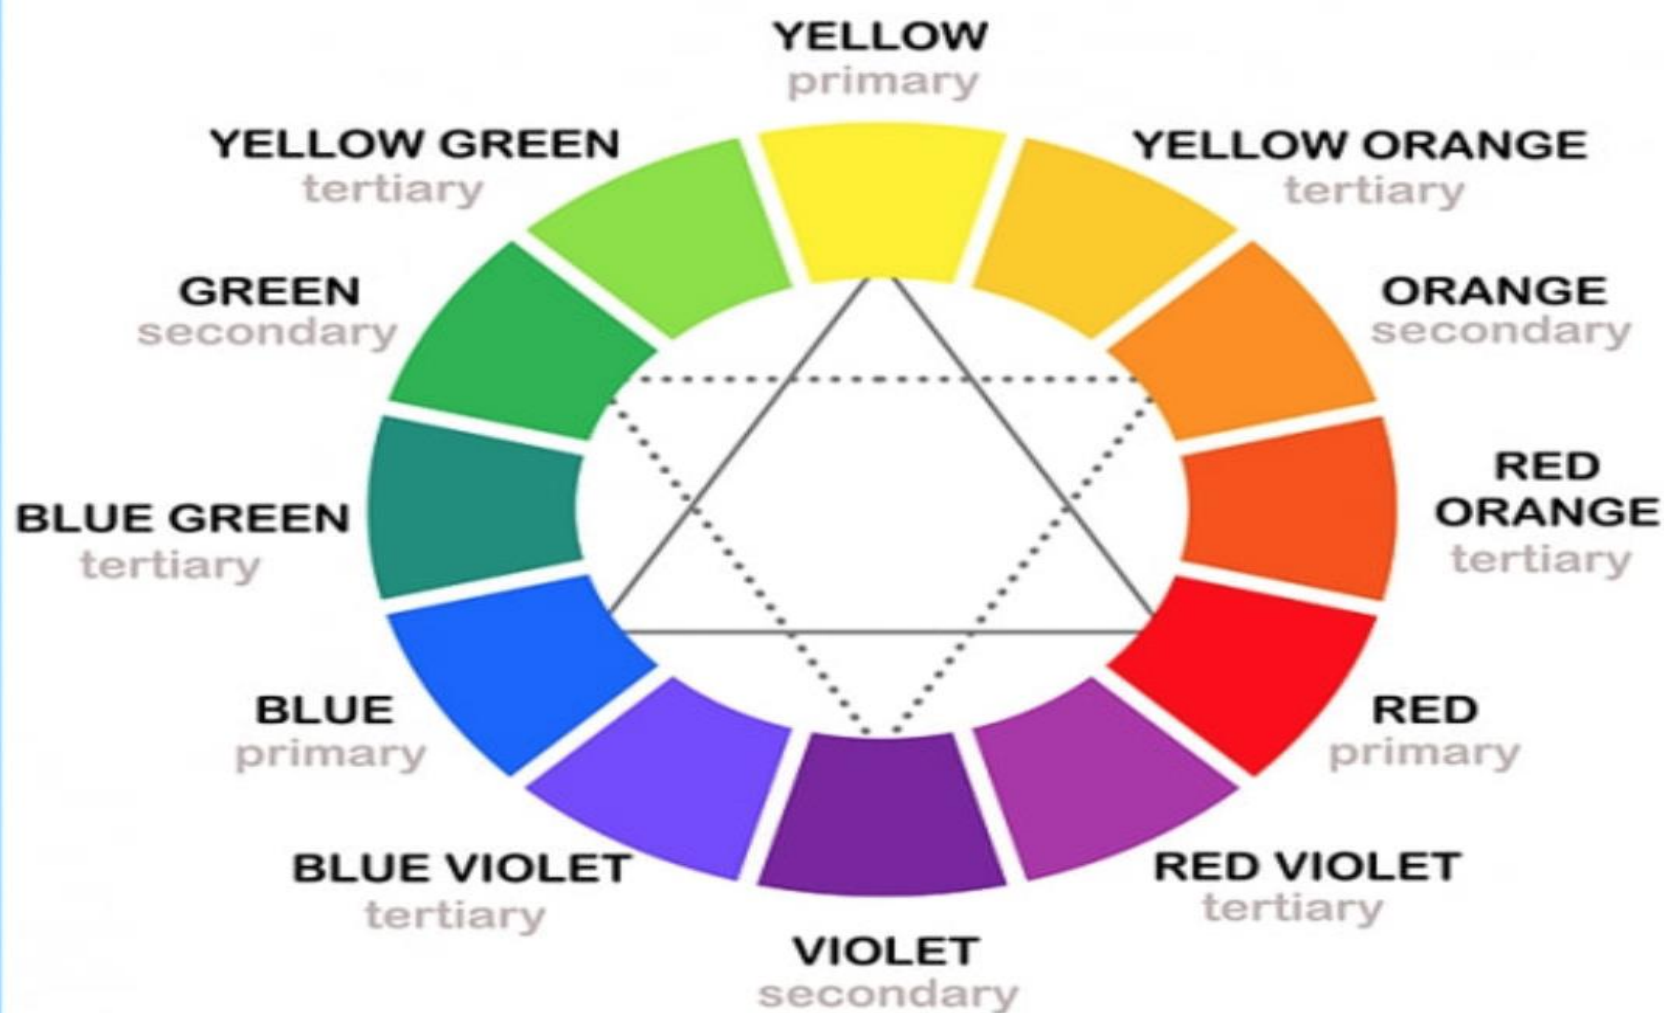

Color Analysis Project

Jesenia Bravo

BUF 2203 Visual Merchandising

Color Wheel

PRIMARY

YELLOW
RED
BLUE

SECONDARY

ORANGE
VIOLET
GREEN

TERTIARY

YELLOW ORANGE
RED ORANGE
RED VIOLET
BLUE VIOLET
BLUE GREEN
YELLOW GREEN

24

SHADES OF PINK

© graf1x.com

REPRESENTS

ROMANCE, CARE, INTUITION,
PASSION, SENSIVITY, KINDNESS

EMOTIONS

Salmon HEX #FA8072 RGB 250, 128, 114	Scarlet HEX #FF2400 RGB 255, 36, 0	Barn Red HEX #7C0A02 RGB 124, 10, 2
Imperial Red HEX #ED2939 RGB 237, 41, 57	Indian Red HEX #CD5C5C RGB 205, 92, 92	Chilli Red HEX #C21807 RGB 194, 24, 7
Maroon HEX #800000 RGB 128, 0, 0	Fire Brick HEX #B22222 RGB 178, 34, 34	Carmine HEX #960018 RGB 150, 0, 24
Vermilion HEX #7E191B RGB 126, 25, 27	Redwood HEX #A45A52 RGB 164, 90, 82	Desire HEX #EA3C53 RGB 234, 60, 83
Raspberry HEX #D21F3C RGB 210, 31, 60	Candy Apple HEX #FF0800 RGB 255, 8, 0	Hibiscus HEX #B43757 RGB 180, 55, 87
Persian HEX #CA3433 RGB 202, 52, 51	U.S. Flag HEX #BF0A30 RGB 191, 10, 48	Crimson HEX #B80F0A RGB 184, 15, 10
Mahogany HEX #420D09 RGB 66, 13, 9	Burgundy HEX #8D021F RGB 141, 2, 31	Rust HEX #933A16 RGB 147, 58, 22
Sangria HEX #5E1914 RGB 94, 25, 20		

Nature Scene

A vibrant sunset sky with a color palette overlay. The sky transitions from deep purple and blue on the left to bright orange and yellow in the center, and back to blue on the right. Large, fluffy white and pinkish clouds are scattered across the scene. The overall mood is warm and serene.