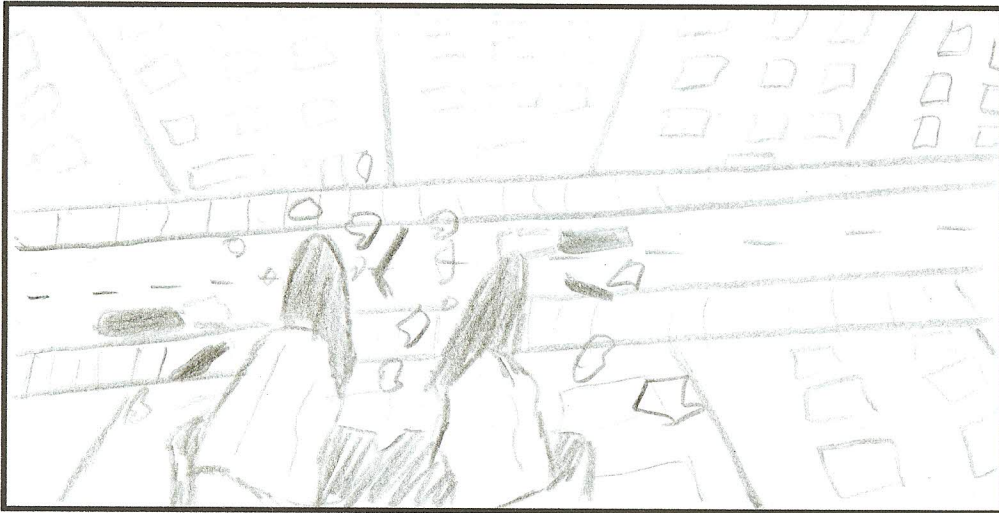

Scene: 13
Panel:

A short pause and the man hurls himself out the window.

Scene: 14
Panel:

Frozen in place he can see the drop. The glass and debris is falling but he isn't.

Scene: 15
Panel:

The creature has a tight hold and pulls him back in.